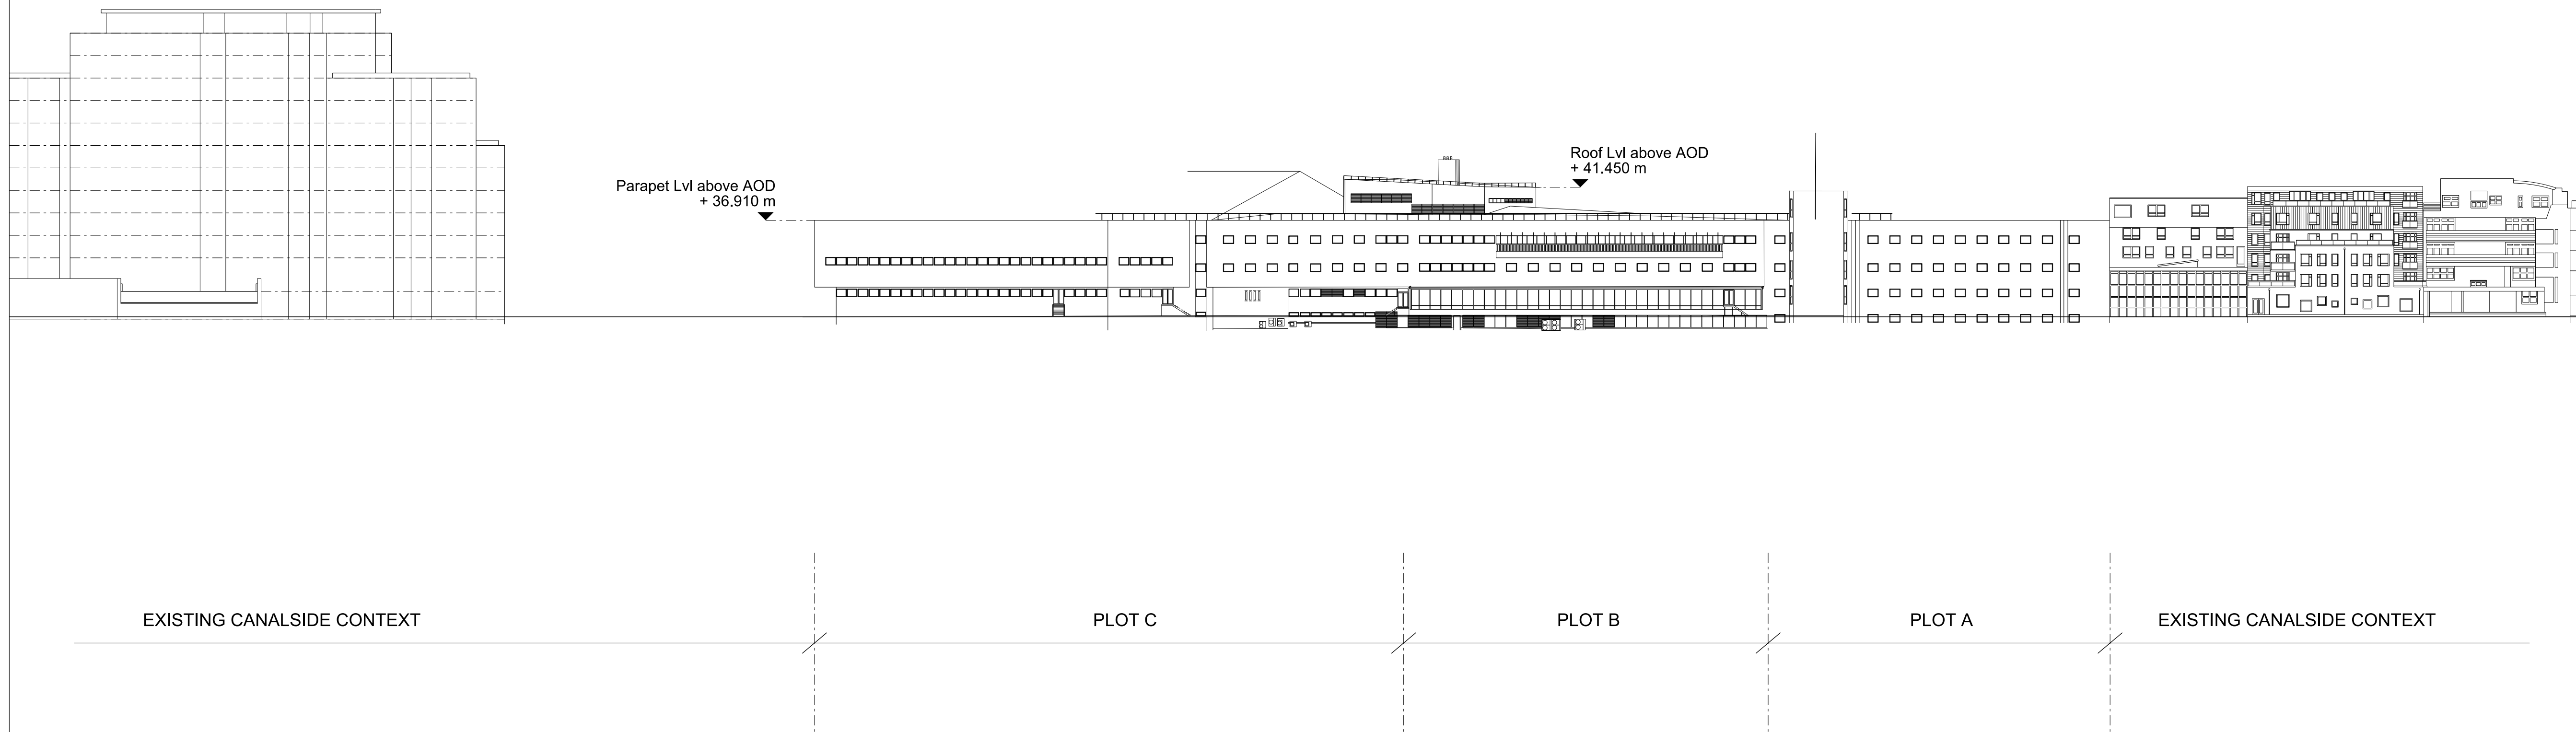

Notes

Bennetts Associates Architects

1 Rawstorne Place London EC1V 7NL
T +44 (0)20 7520 3300 F +44 (0)20 7520 3333
E mail@bennettsassociates.com
For Bennetts Associates' electronic information issue disclaimer -
www.bennettsassociates.com/informationanddisclaimer/

Project Project No. 1603
The Ugly Brown Building
Reef Estates

Drawing Title
Existing East Elevation

Drawing Number Revision
1603_XP_302 \

Scale @ A3 Scale @A1 Revision Date
1 : 1000 1 : 500 170511
YY MM DD