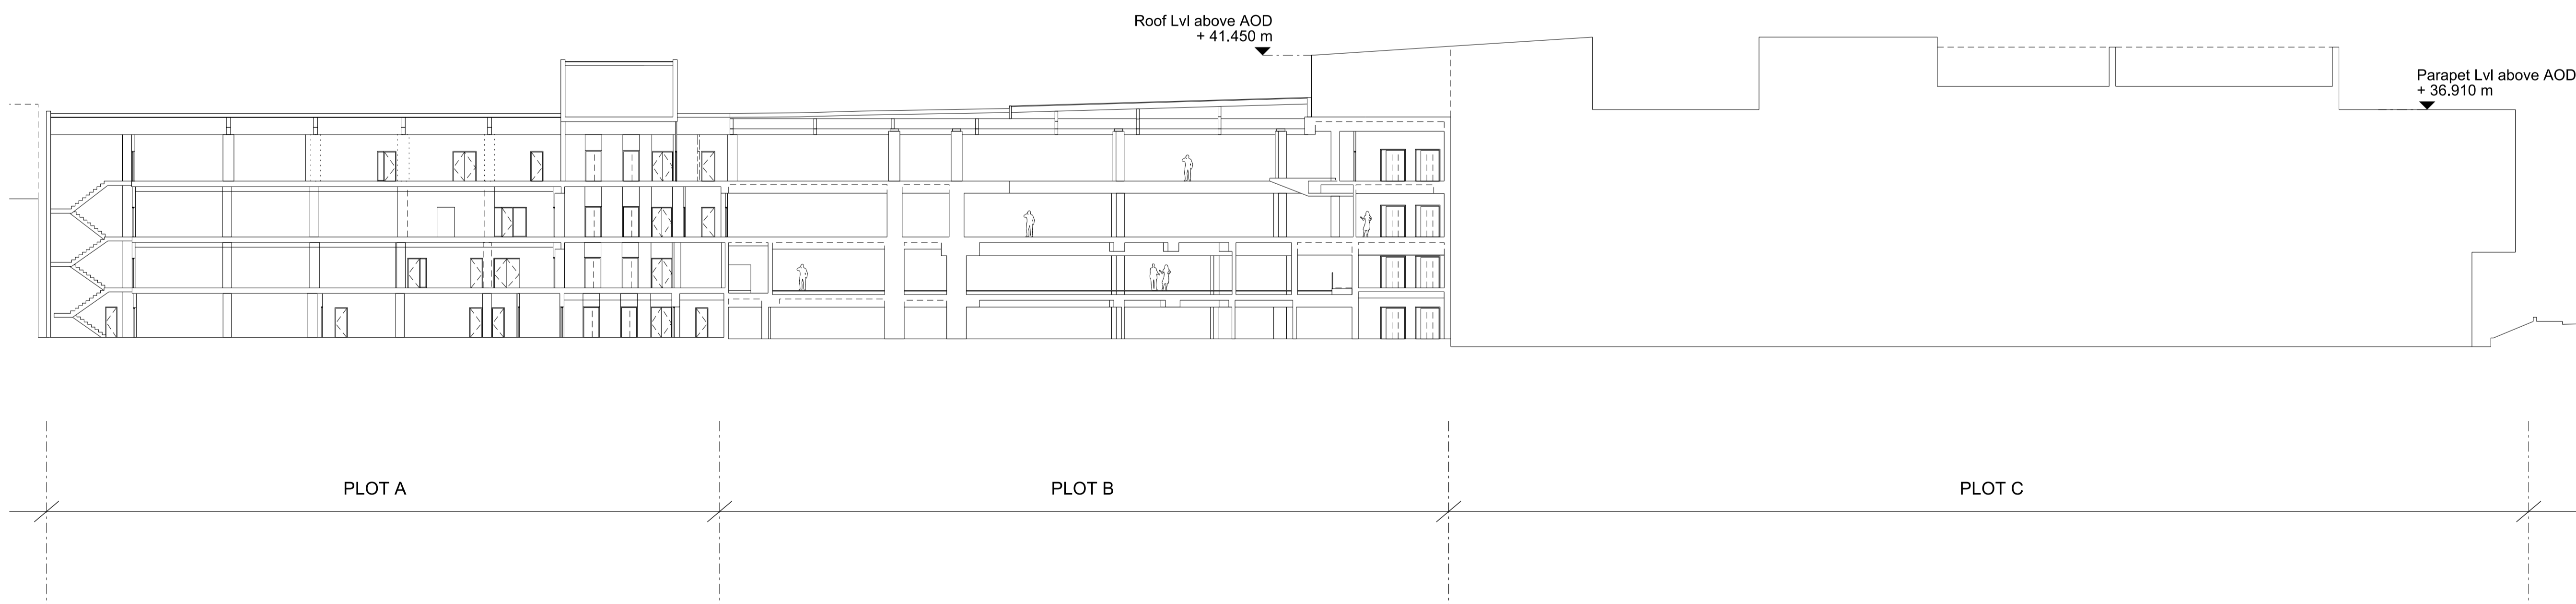

Notes

Bennetts Associates Architects

1 Rawstorne Place London EC1V 7NL
T +44 (0)20 7520 3300 F +44 (0)20 7520 3333
E mail@bennettsassociates.com

Project Project No. 1603

The Ugly Brown Building
Reef Estates

Drawing Title
Existing Section AA
Looking East

Drawing Number
1603_XP_204

Revision
\

Scale @ A3
1 : 500

Scale @A1
1 : 250

Revision Date
170511

YY MM DD