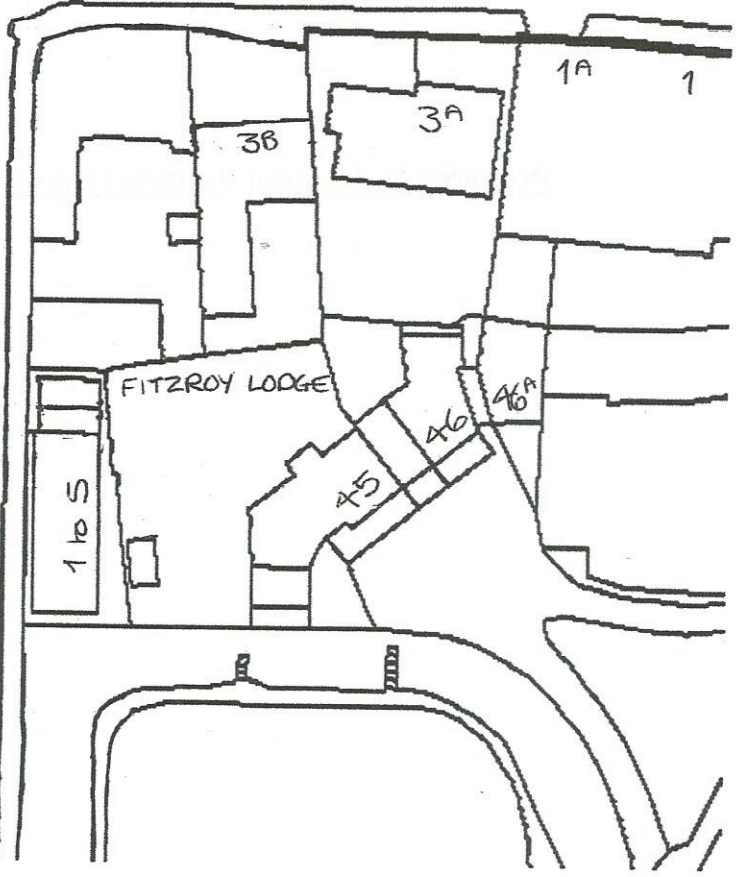

HAMPSTEAD LANE

THE GROVE

CLIENT  
 LONDON DIOCESAN FUND  
 36, CAUSTON STREET,  
 LONDON,  
 SW1P 4AU

AGENT  
 CUSTOM CUTTERS TREE SPECIALISTS LTD  
 46, STANLEY ROAD,  
 LONDON,  
 N11 2LE