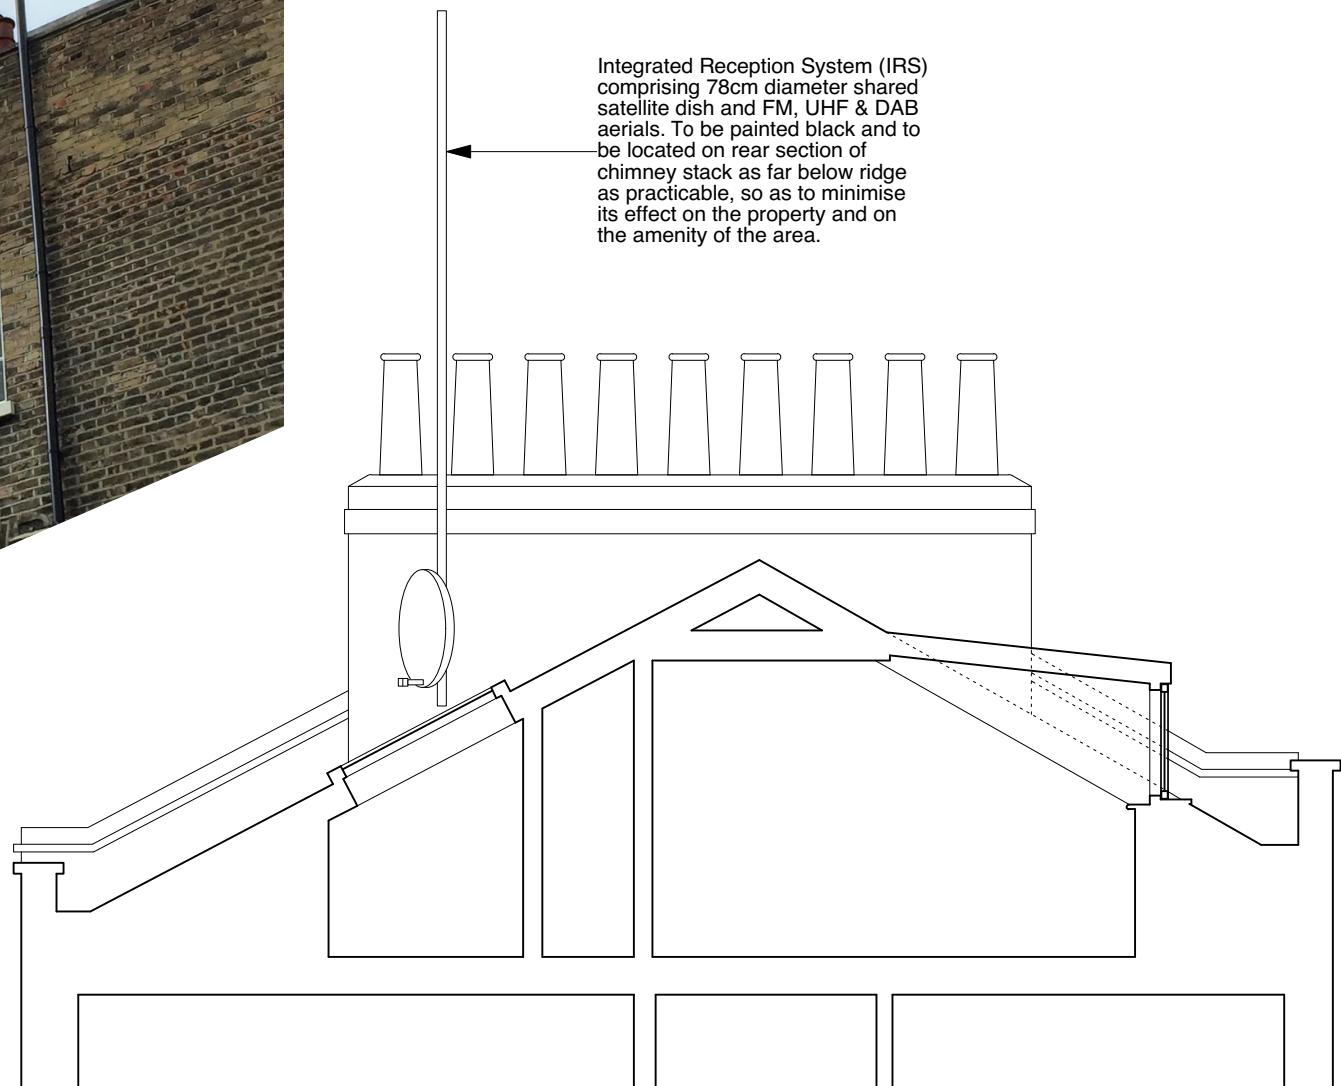

EXAMPLE OF VELUX CONSERVATION ROOFLIGHT INSTALLATION (WITH RECESSED FLASHING KIT)

EXAMPLE OF IRS INSTALLATION - SATELLITE DISH (PAINTED BLACK), TV & RADIO AERIALS (at 33 FREDERICK STREET)

REAR

FRONT

PROJECT 5
ARCHITECTURE LLP
8 Waterson Street
London E2 8HL
T: +44 (0)20 7739 9131
F: +44 (0)20 7739 3687
E: info@p5a.co.uk

job title
25 AMPTON STREET, LONDON WC1X 0LT
drawing
**PROPOSED VELUX ROOFLIGHT & TV AERIAL
INSTALLATION**

scale
1:50 @ A3

date
SEPT 2017

drawn
SA

checked
XX

drawing no.
6214-AS25-P09