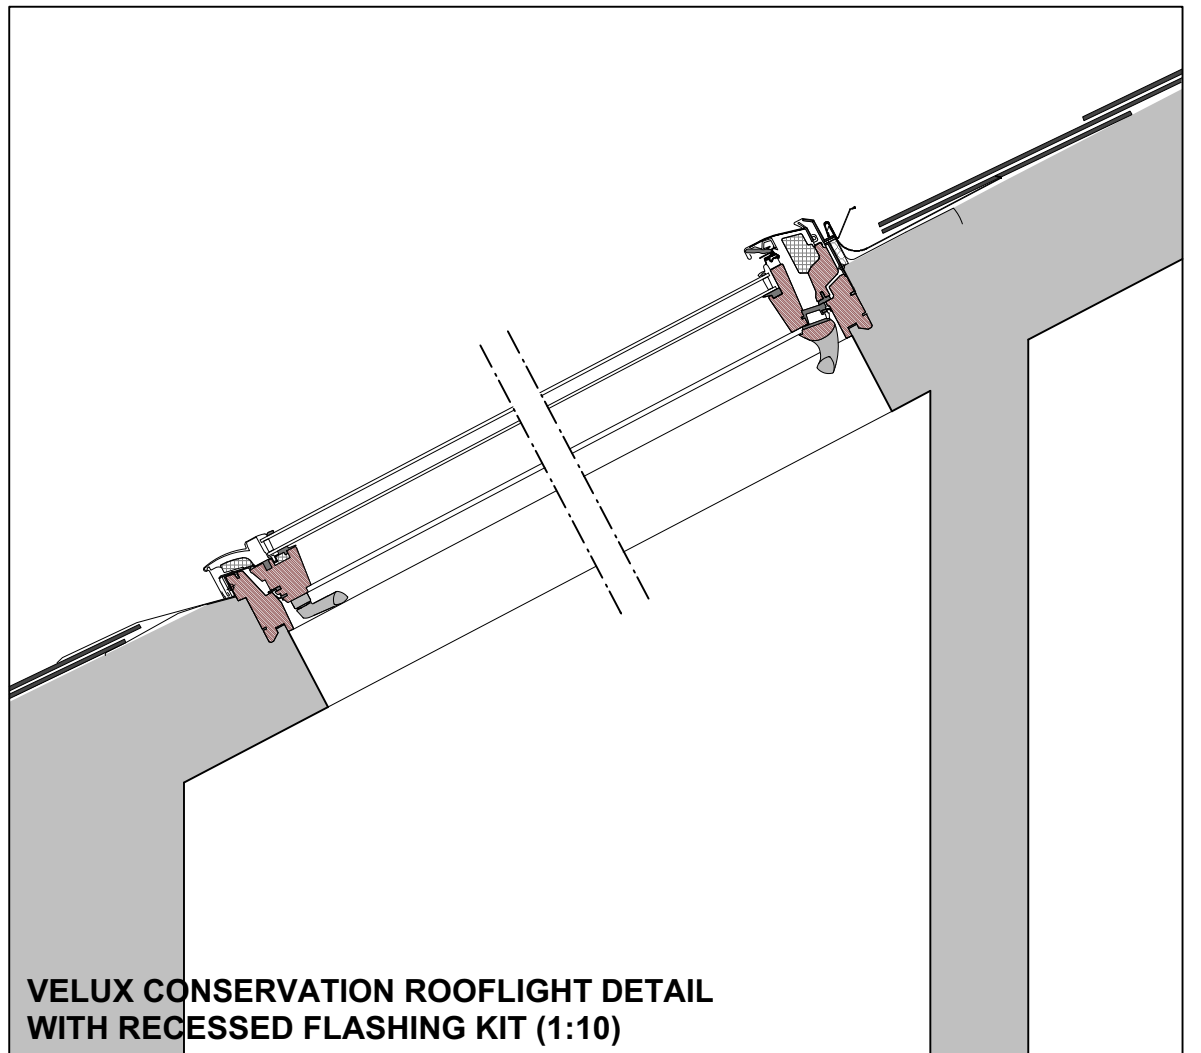

EXAMPLE OF VELUX CONSERVATION ROOFLIGHT INSTALLATION (WITH RECESSED FLASHING KIT)

EXAMPLE OF IRS INSTALLATION - SATELLITE DISH (PAINTED BLACK), TV & RADIO AERIALS (at 33 FREDERICK STREET)

REAR

FRONT

PROJECT 5
ARCHITECTURE LLP
8 Waterson Street
London E2 8HL
T: +44 (0)20 7739 9131
F: +44 (0)20 7739 3687
E: info@p5a.co.uk

job title
25 AMPTON STREET, LONDON WC1X 0LT
drawing
**PROPOSED VELUX ROOFLIGHT & TV AERIAL
INSTALLATION**

scale
1:50 @ A3

date
SEPT 2017

drawn
SA

checked
XX

drawing no.
6214-AS25-P09