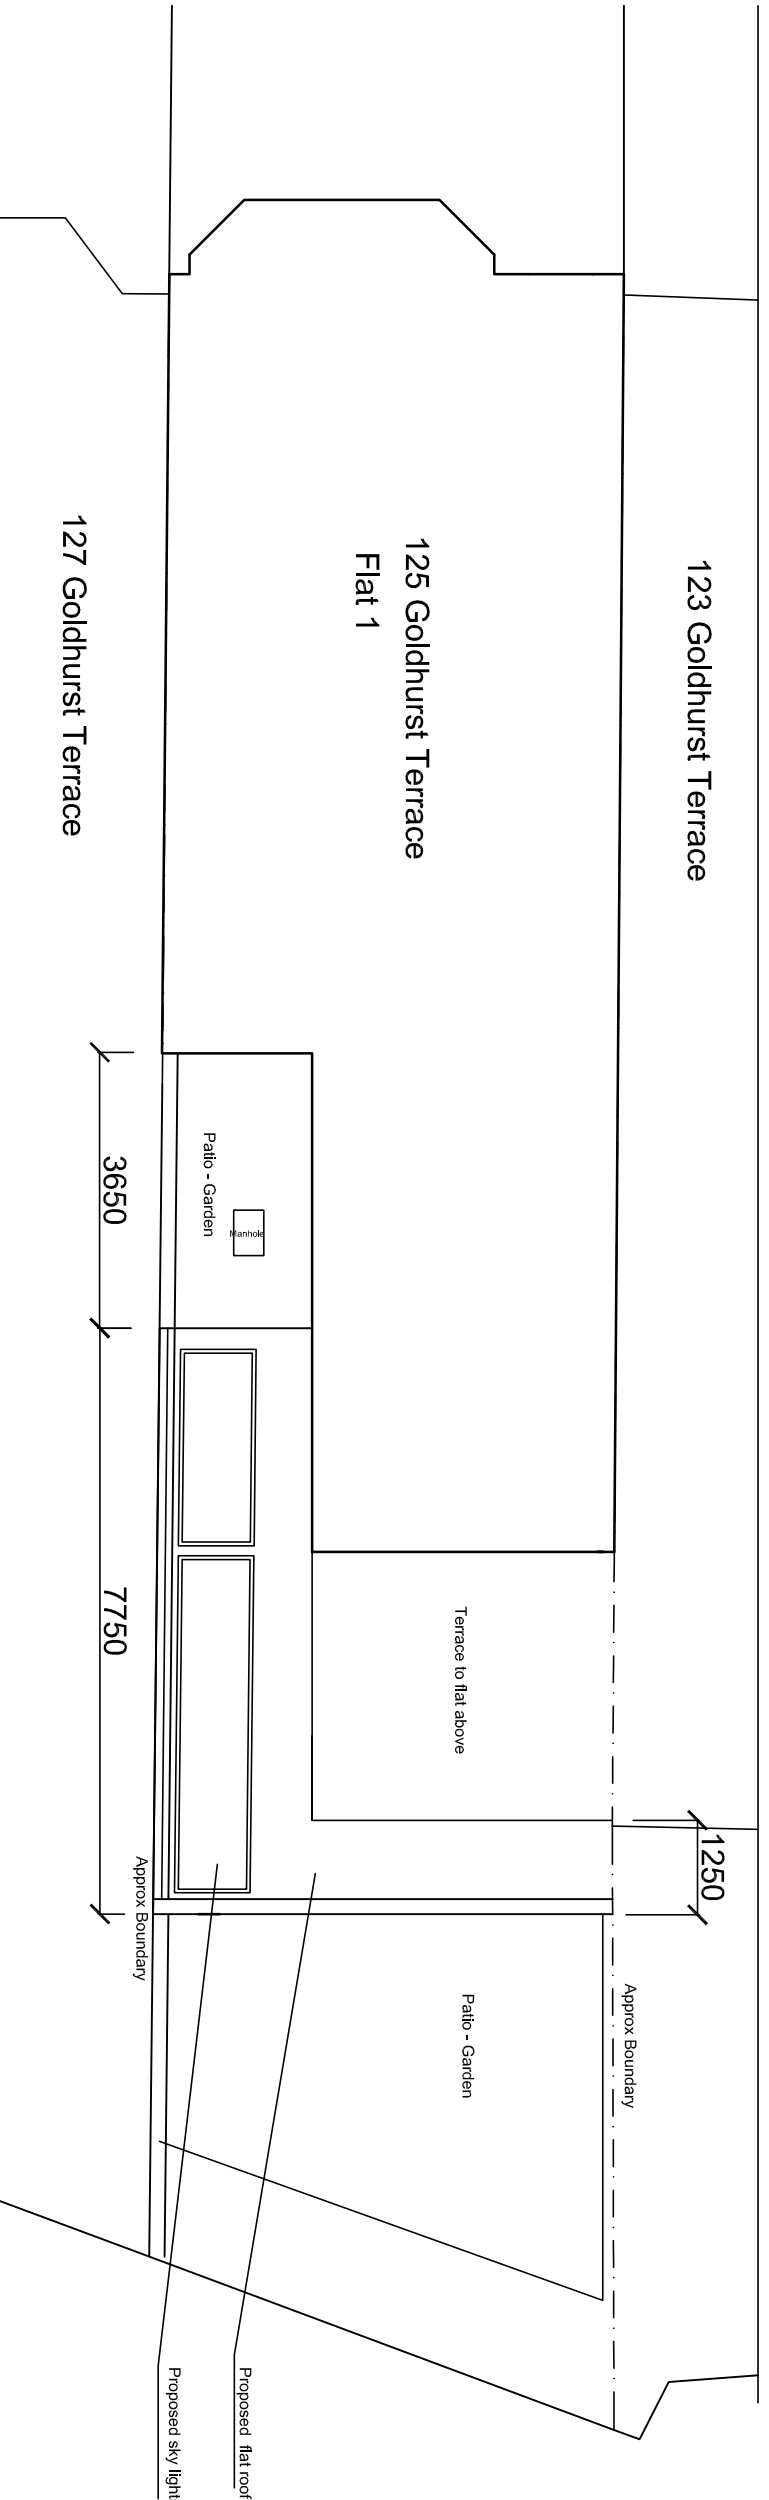

Existing roof plan

Proposed roof plan

125 Goldhurst Terrace Flat 1, London NW6 3EX
 Rear and side 1 storey extension
 Roof plans - existing and proposed

Rev.