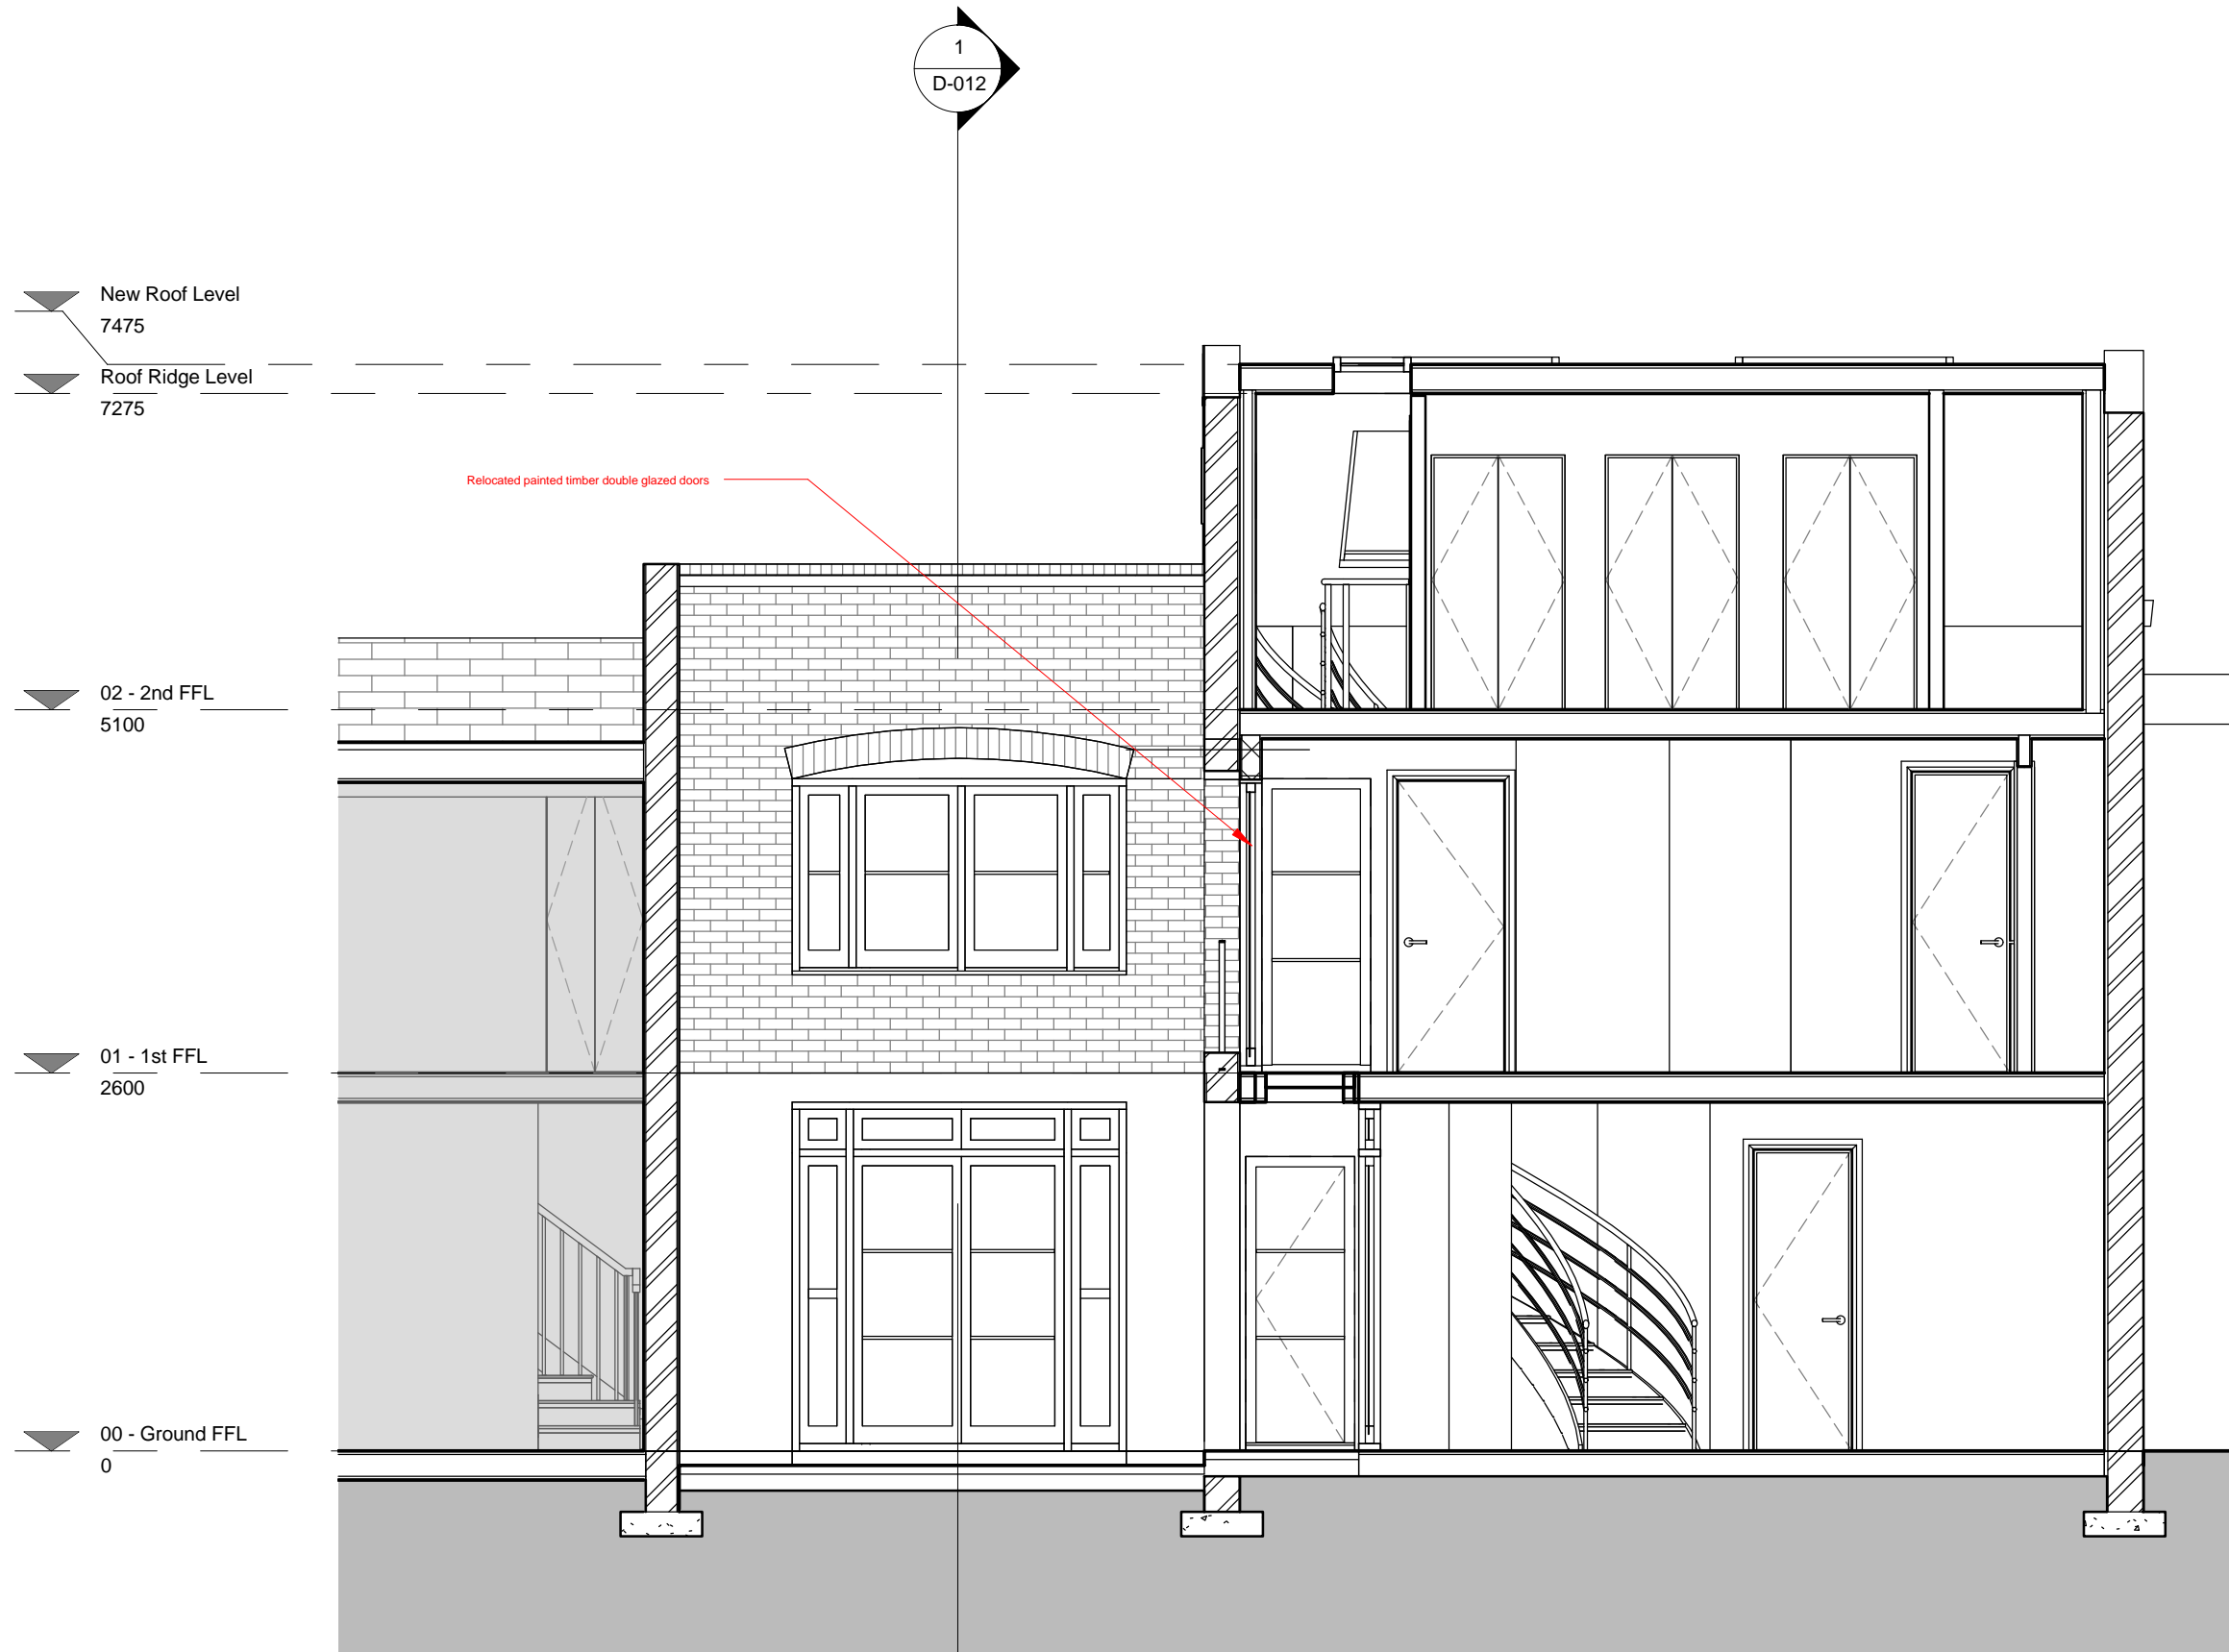

DO NOT SCALE FROM THIS DRAWING.  
ALL DIMENSION TO BE CHECKED ON SITE.  
COPYRIGHT RESERVED

New Roof Level  
7475

Roof Ridge Level  
7275

02 - 2nd FFL  
5100

01 - 1st FFL  
2600

00 - Ground FFL  
0

SECTION CC  
1:50

B	Minor Amendment Application	SR	19/09/17
A	Planning officer's comments addressed	SR	05/01/17
REV/ISSUE	NOTE	DRN	DATE

SCALE	DATE	DRN	CHK
1:50@A3	03/08/2016	NM	MH

PROJECT  
**Mayfair Mews**  
NW1 8UU

DRAWING  
**Section CC**