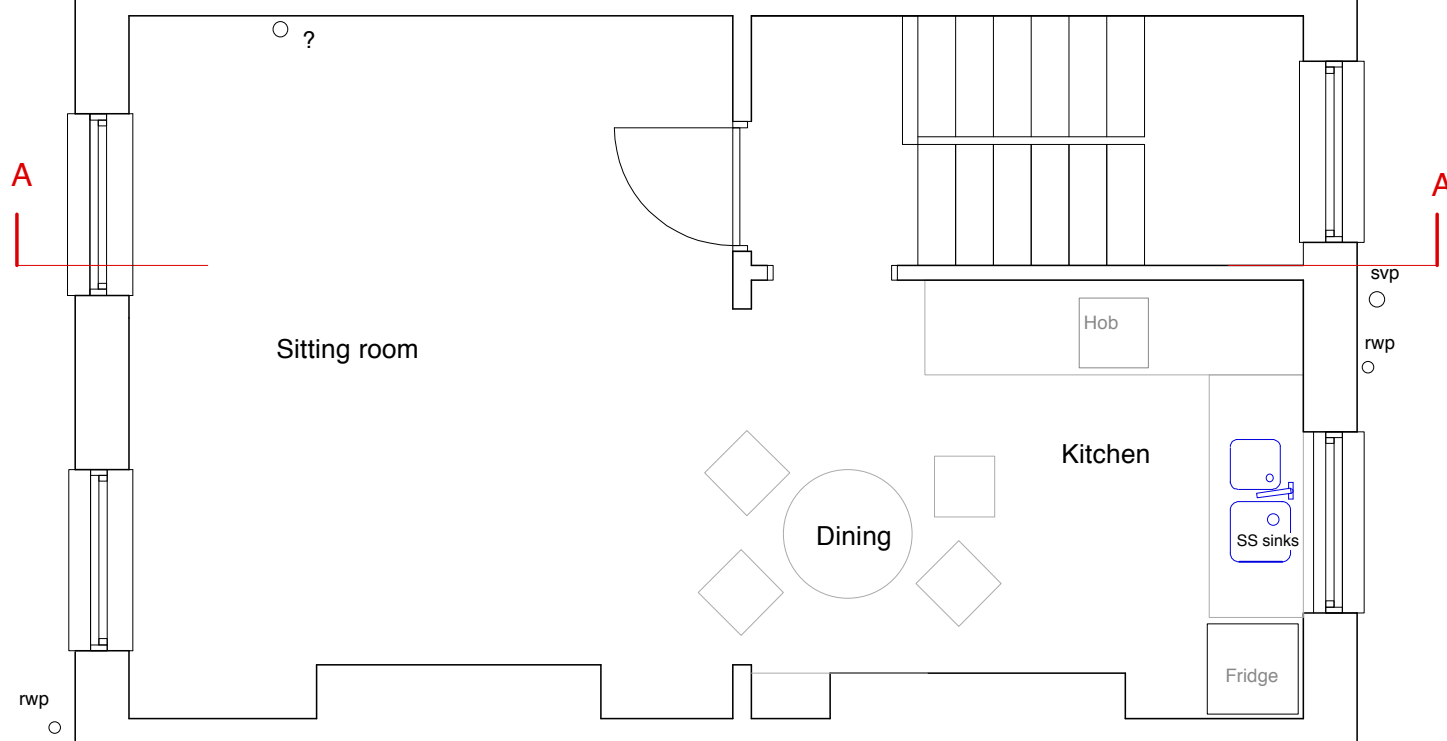

Existing First Floor Plan

DAVID GOMERSALL MA (RCA) En Des Arch
Environmental and Architectural Design
Studio 4 Lower Down, Lydbury North, Shropshire, SY7 8BB.
Telephone 01588 680693

PROJECT 87B Queens Crescent
CLIENT Walton
TITLE Ex 1st & 2nd floor Plans
SCALE 1:50
DATE June 2014
DRAWING 305 02 A