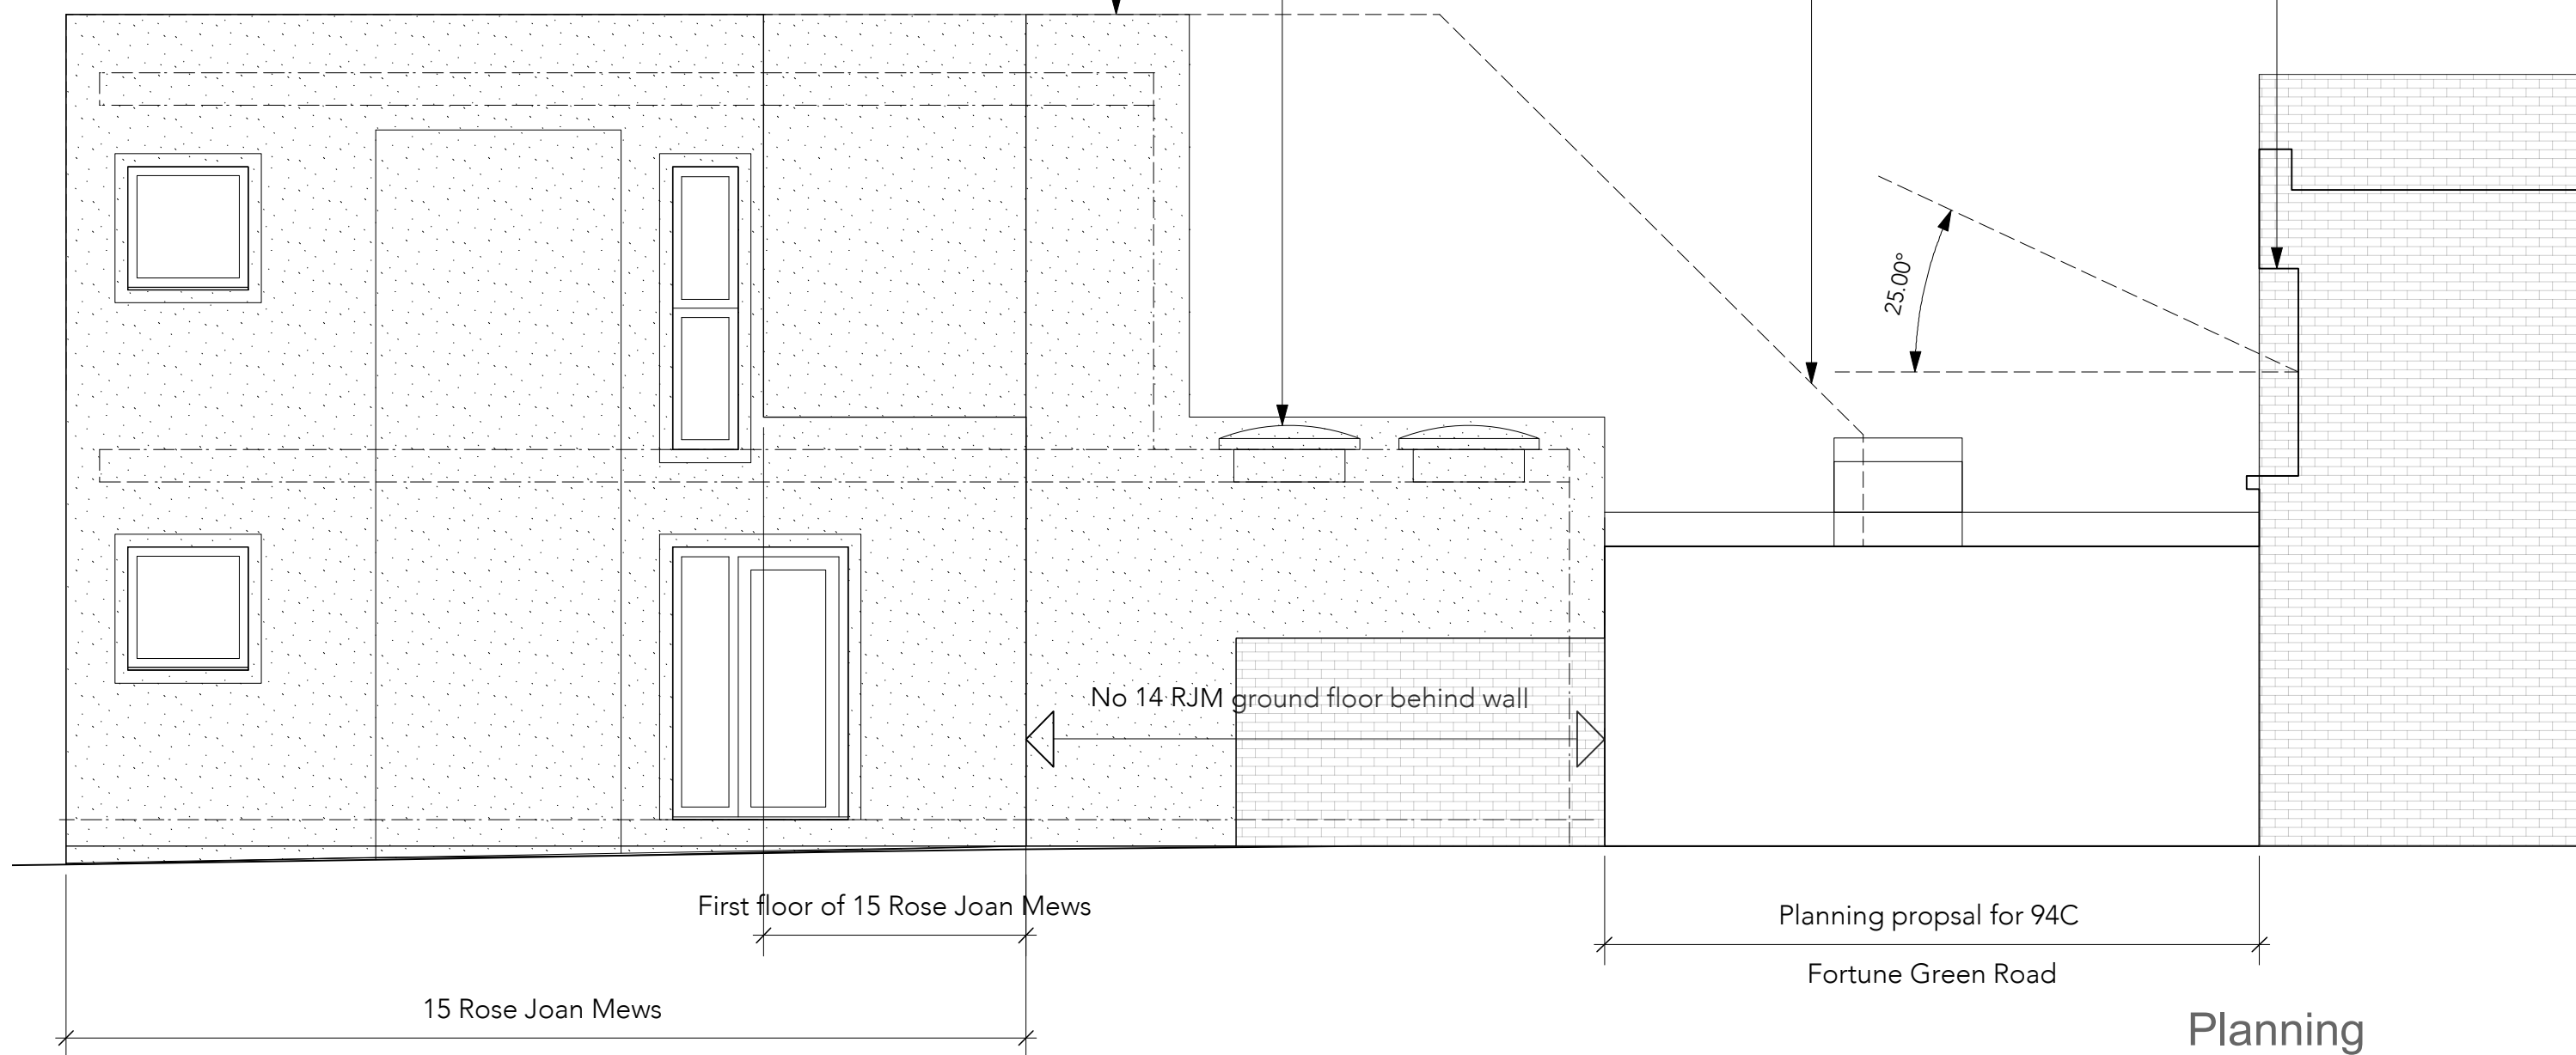

Proposed extension at first floor
to 14 Rose Joan Mews

Outline of 16 Rose Joan Mews

Proposed openable rooflights
over kitchen at Ground Floor

25 degree line from first floor
window at 92 Fortune Green Road

0 3 4 5 6 M

Plan drawn by others, all dimensions should be checked onsite

CLIENT
Sharesense Limited

PROJECT
14 Rose Joan Mews
London

Planning

DRAWING TITLE
North Elevation
Proposed

SCALE	PRINT SIZE	PROJECT	DATE	BY	DRAWING NO	REV
1:50	A3	3386-1	03.05.17	hry	A200	E