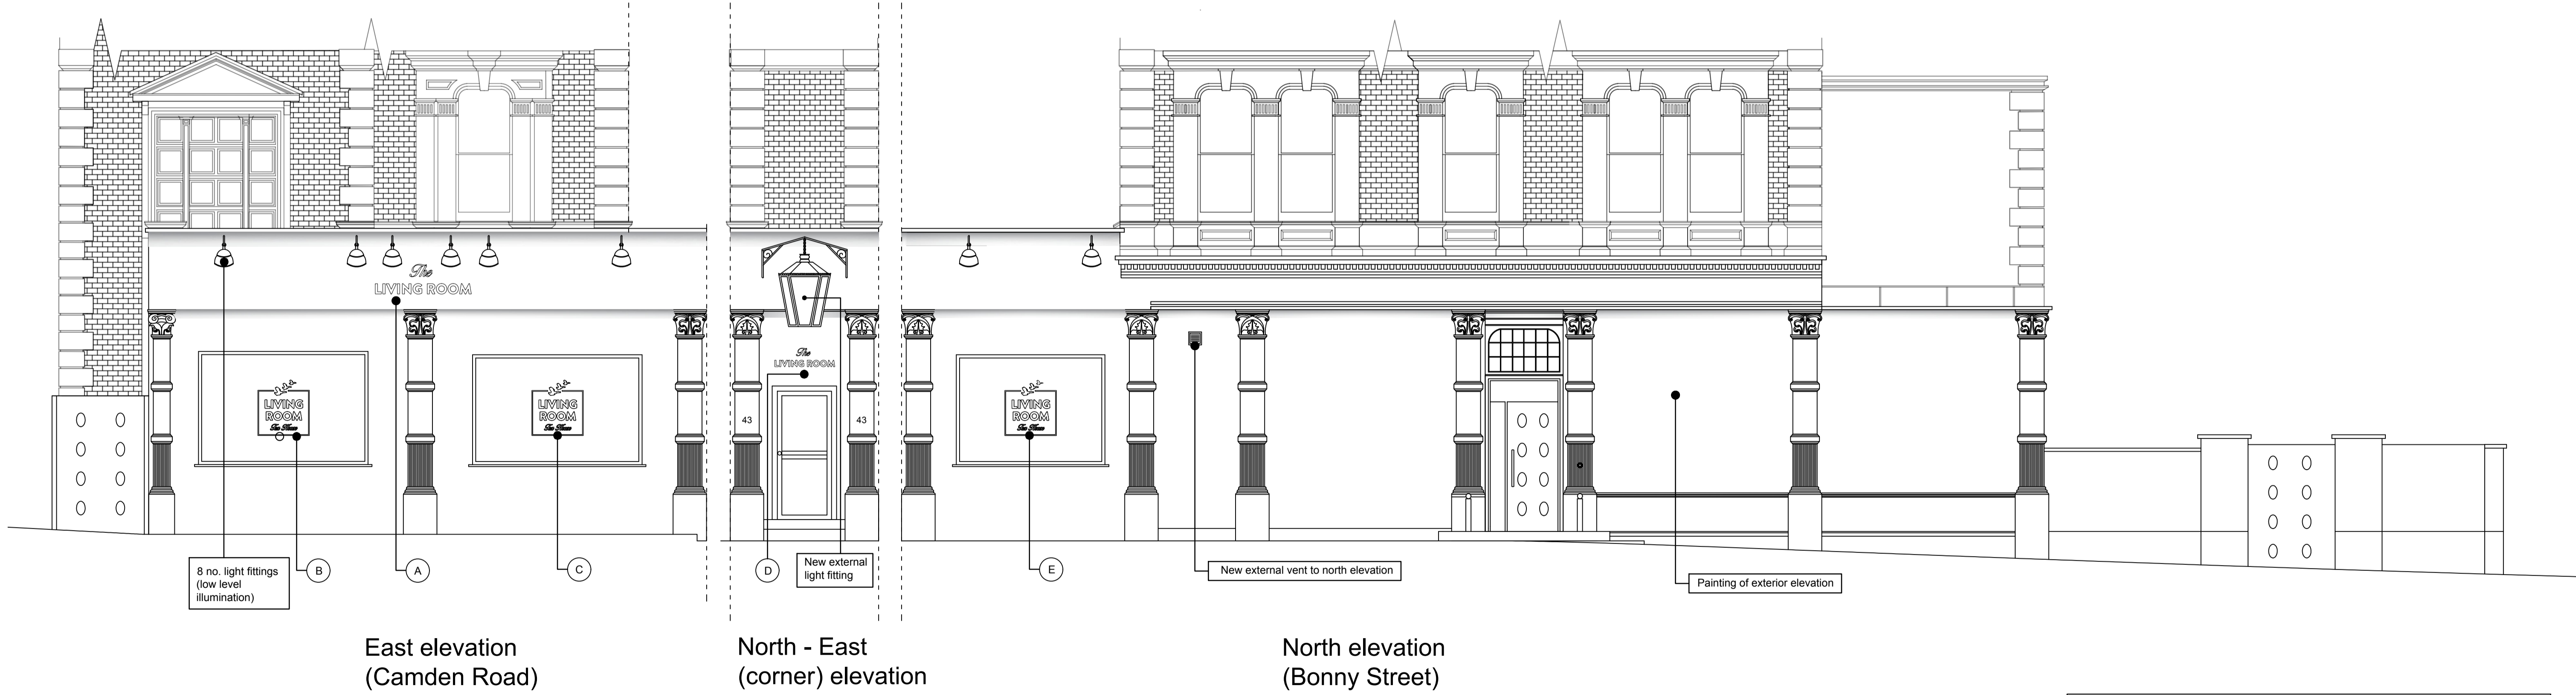

EXISTING ELEVATIONS

**Advertisement Consent application
– Proposed Signage**

PROJECT NAME AND ADDRESS: 43-45 Camden Road		
London		
NW1 9LR		
SHEET:	Advertisement Consent application – Proposed Signage	DATE: 08/2017
		SCALE: 1:50
FIRM NAME:	Turn Trust Ltd	FULL SIZE: A1