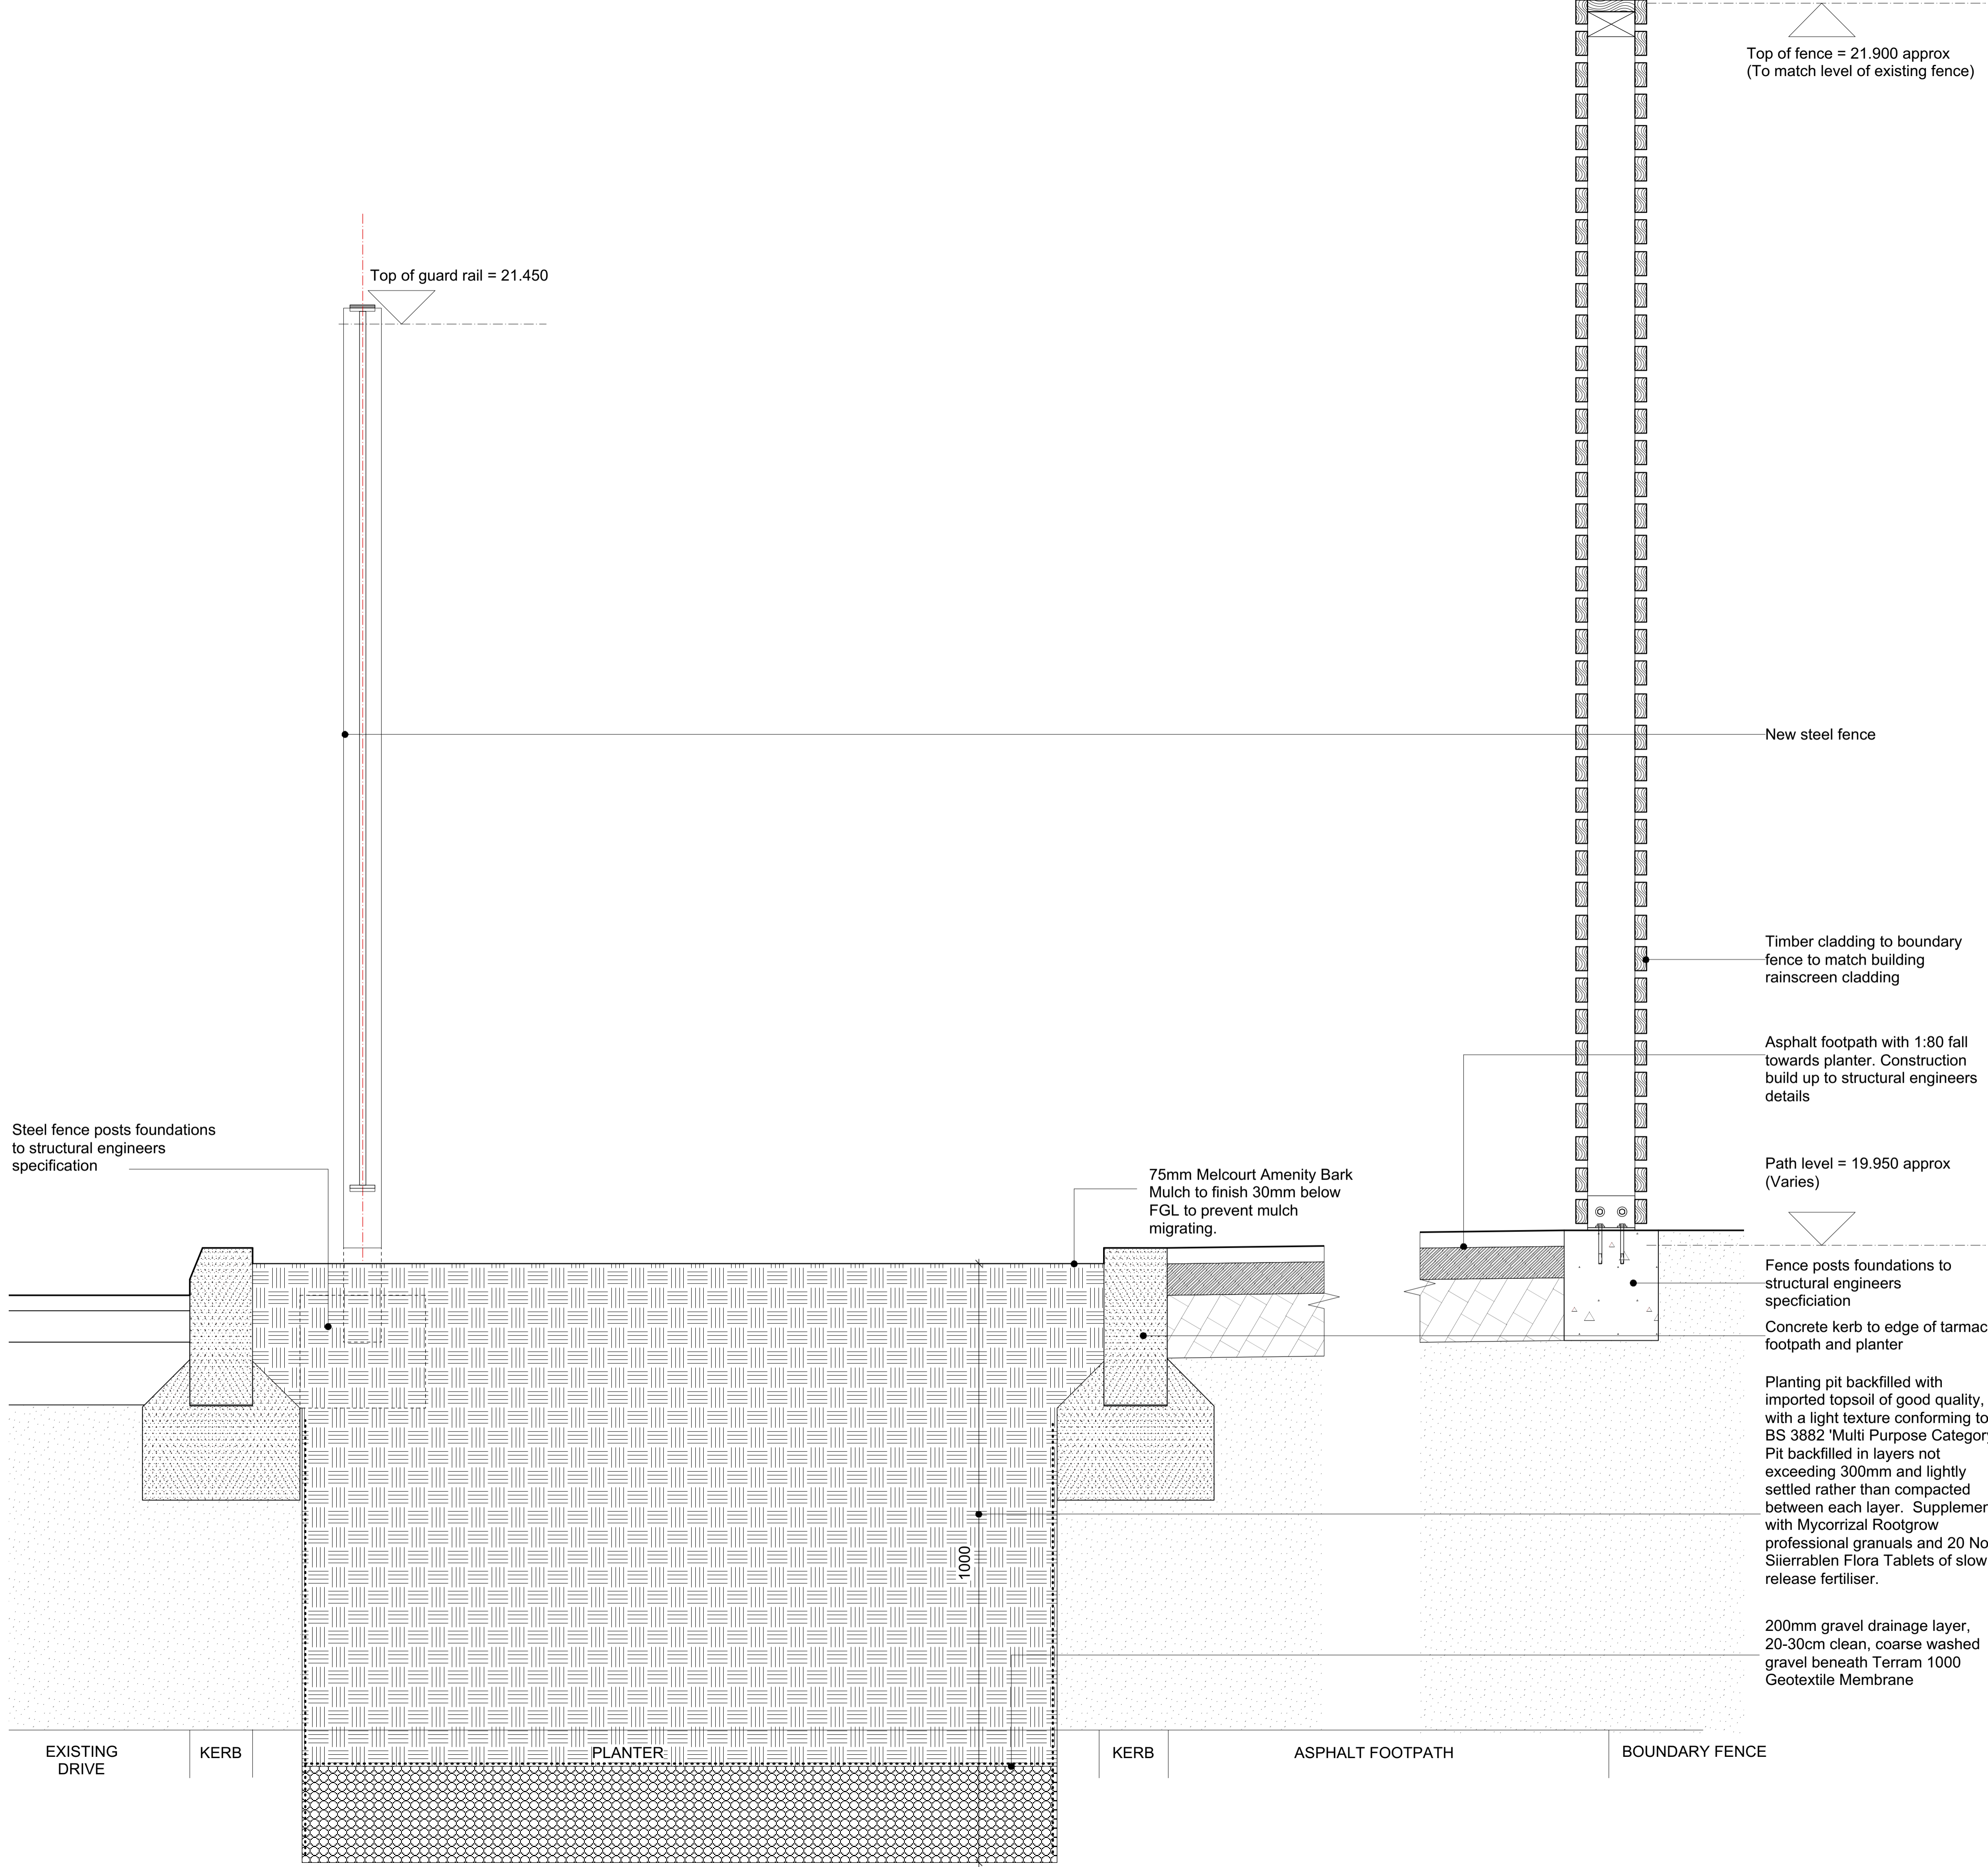

REVISION HISTORY			
REV	DESCRIPTION	DATE	APPROVED
A	Tree detail and specification reference added	30/8/17	NA
B	Weeping Blue Atlas Cedar tree (Cedrus Atlanta Glauca Pendula) omitted.	18/9/17	JE

LOCATION PLAN

© Copyright Curl la Tourelle Architects

NOTES:
All dimensions to be checked on site, not scaled from this drawing.

Any discrepancies on this drawing with other contract documents to be reported immediately to the Contract Administrator for clarification.

Drawing Title
Landscape Detailed Section K-K

Scale 1:5 @ A1
1:10 @ A3

Date 16.09.2016 Drawn Issued Checked
JE JE NA

Drg. No. 705E 652 Rev. B