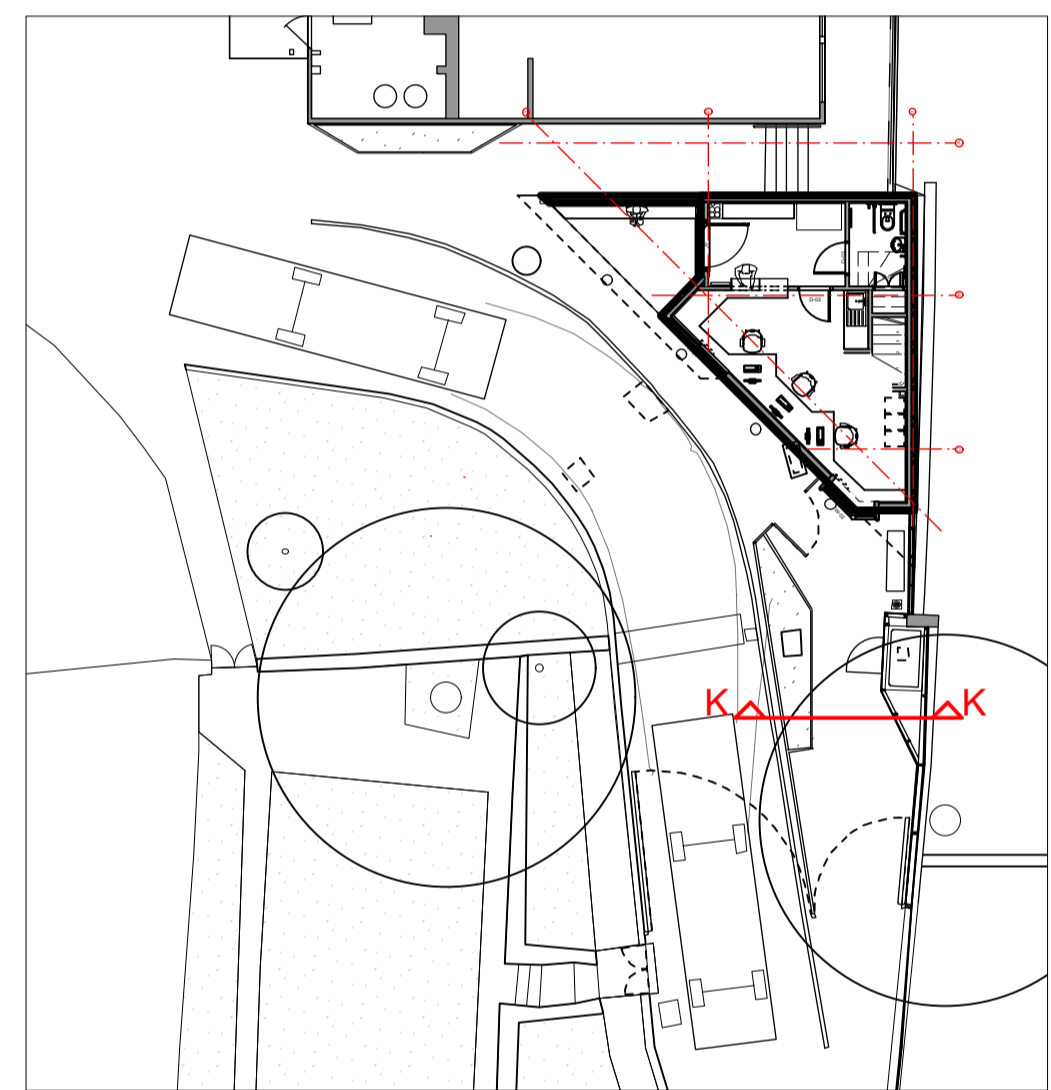

REVISION HISTORY			
REV	DESCRIPTION	DATE	APPROVED
A	Tree detail and specification reference added	30/8/17	NA
B	Weeping Blue Atlas Cedar tree (Cedrus Atlanta Glauca Pendula) omitted.	18/9/17	JE

LOCATION PLAN

Drawing Title
Landscape Detailed Section K-K

Scale 1:5 @ A1
1:10 @ A3

Date 16.09.2016 Drawn Issued Checked
JE JE NA

Drg. No. 705E 652 Rev. B