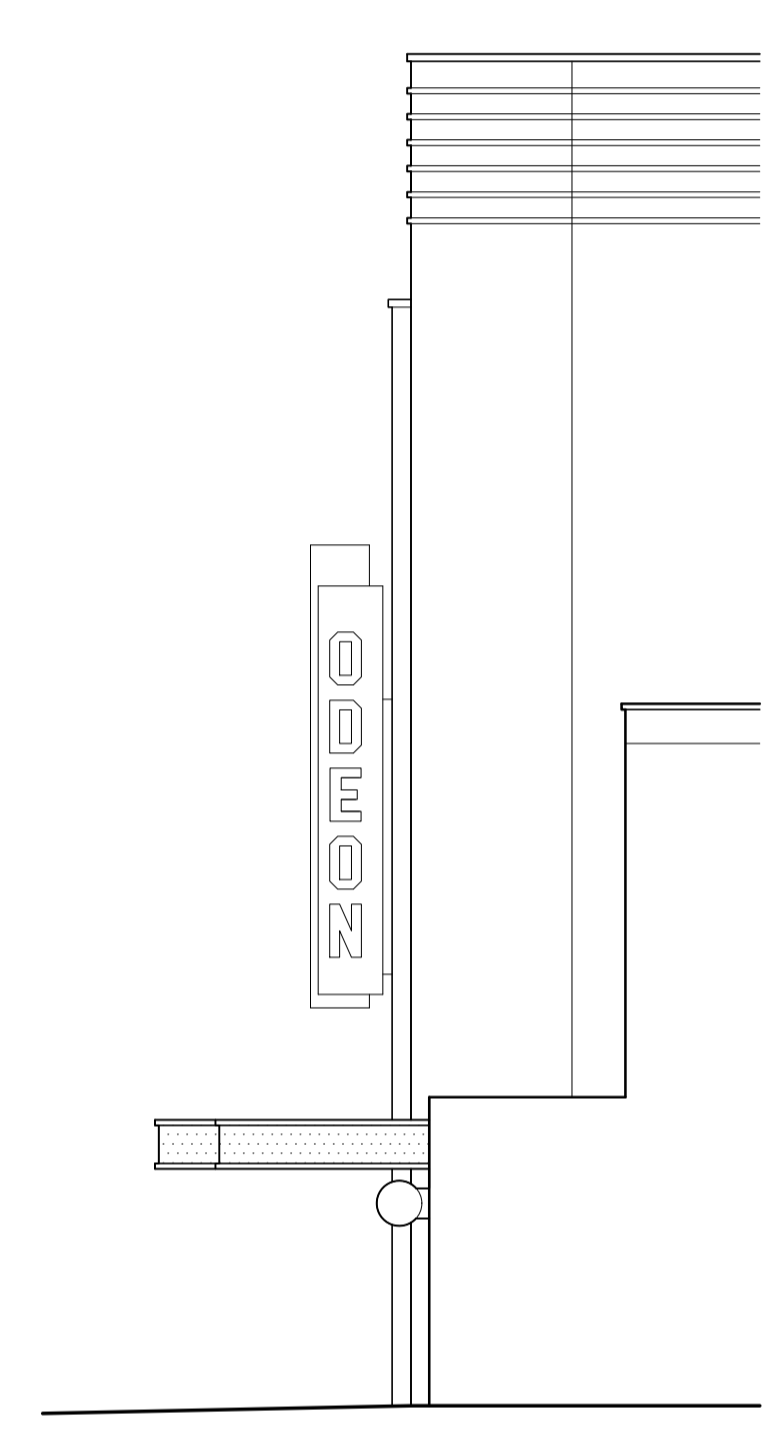

Existing Side Alley Elevation

ODEON
CINEMAS
SWISS COTTAGE

Drwg Title :- EXISTING ELEVATIONS
SHEET 1
FRONT ELEVATION

NBDA

Northern Building Design Associates Limited
Architects · Interior Design · Planning
The Old Church Palmerston Street Bollington Cheshire SK10 5PW
Telephone : 01625 575550 Fax : 01625 576606
Email : design@nbda-architects.co.uk

Drawn :- A.H	Date :- 07.07.17	Drwg No :- 1619-SC-006	Rev :-
Checked :-	Date :- 1:100@A1