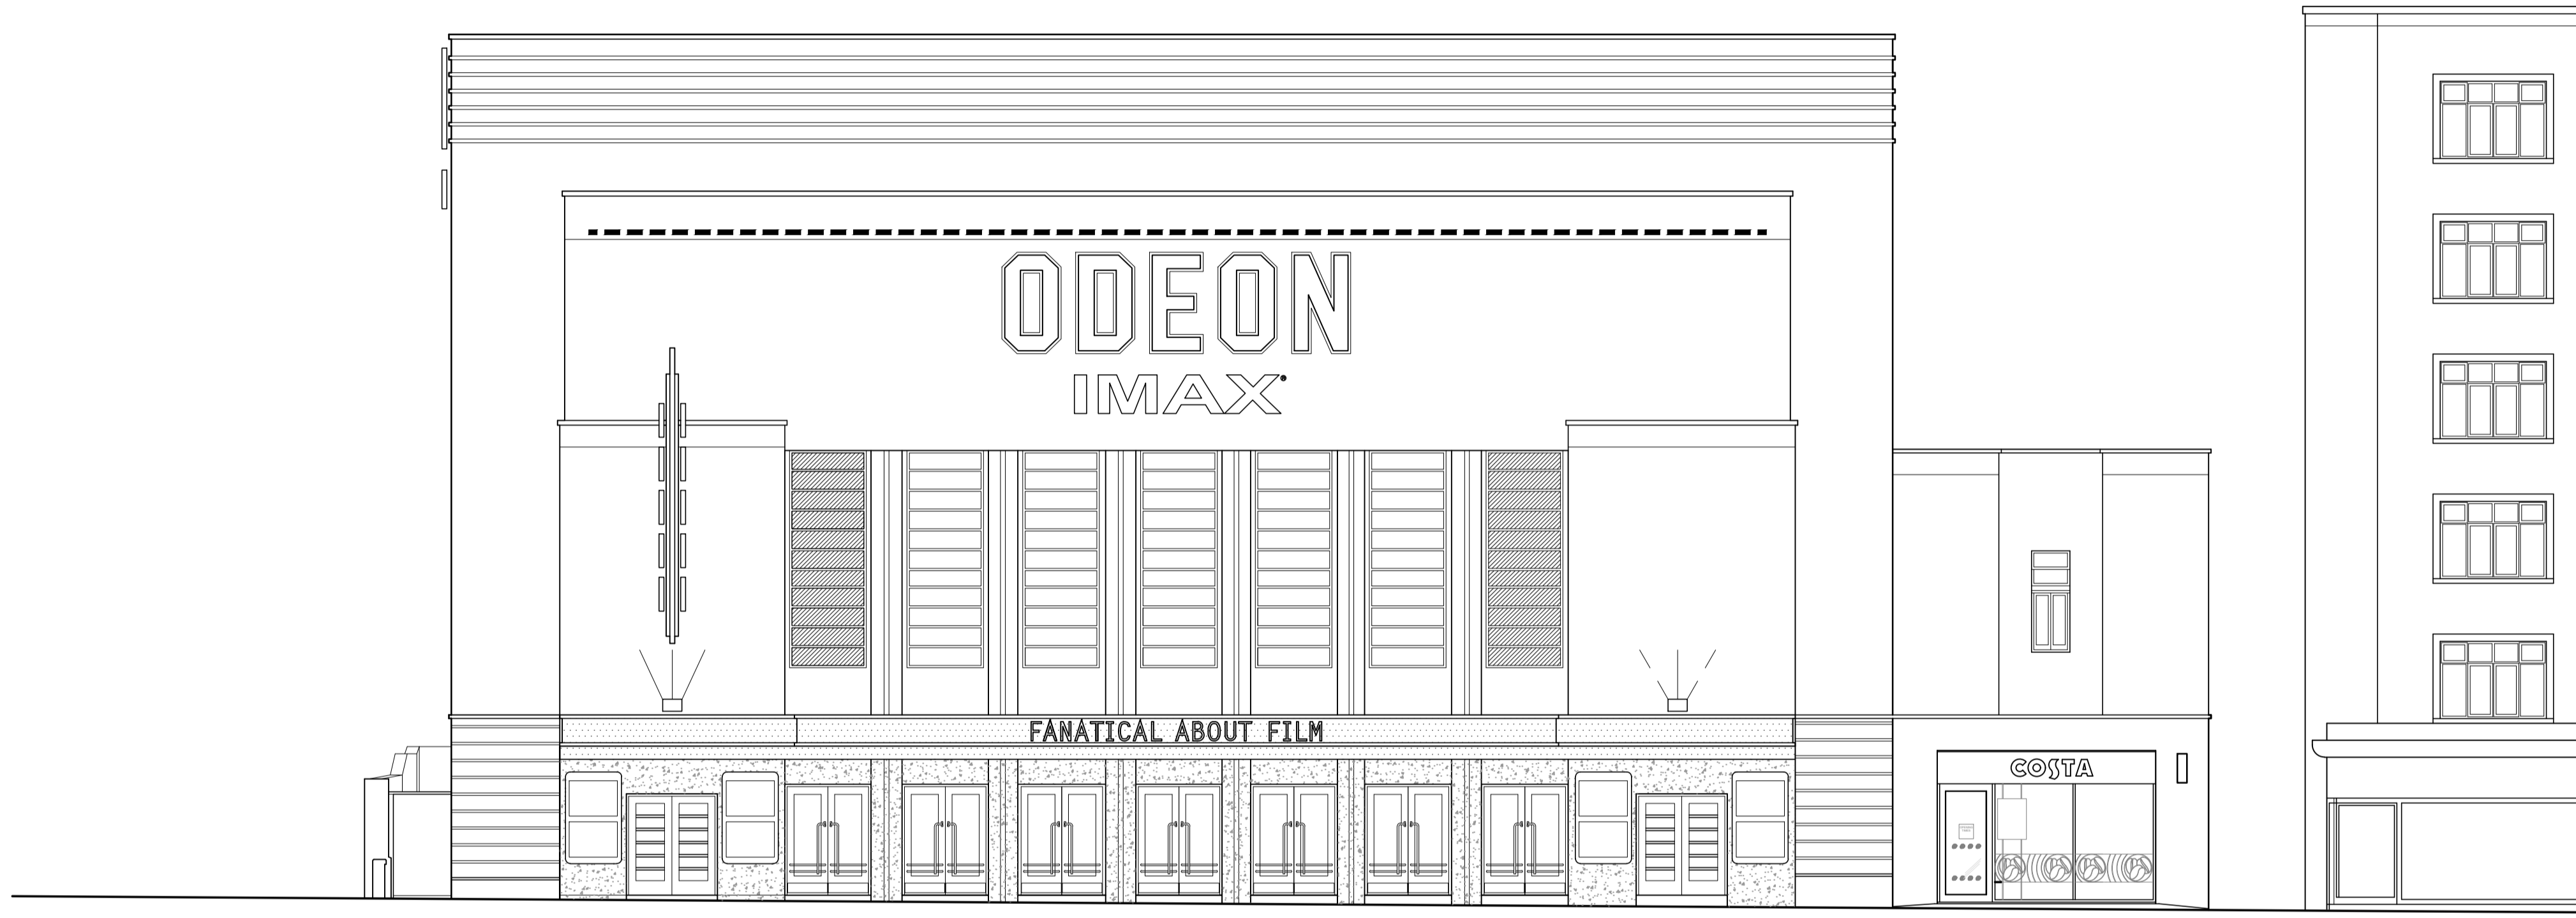

Rev.	By	Date	Notes :-	Checked

Existing Front Elevation (Finchley Road)
Scale 1:100@A1