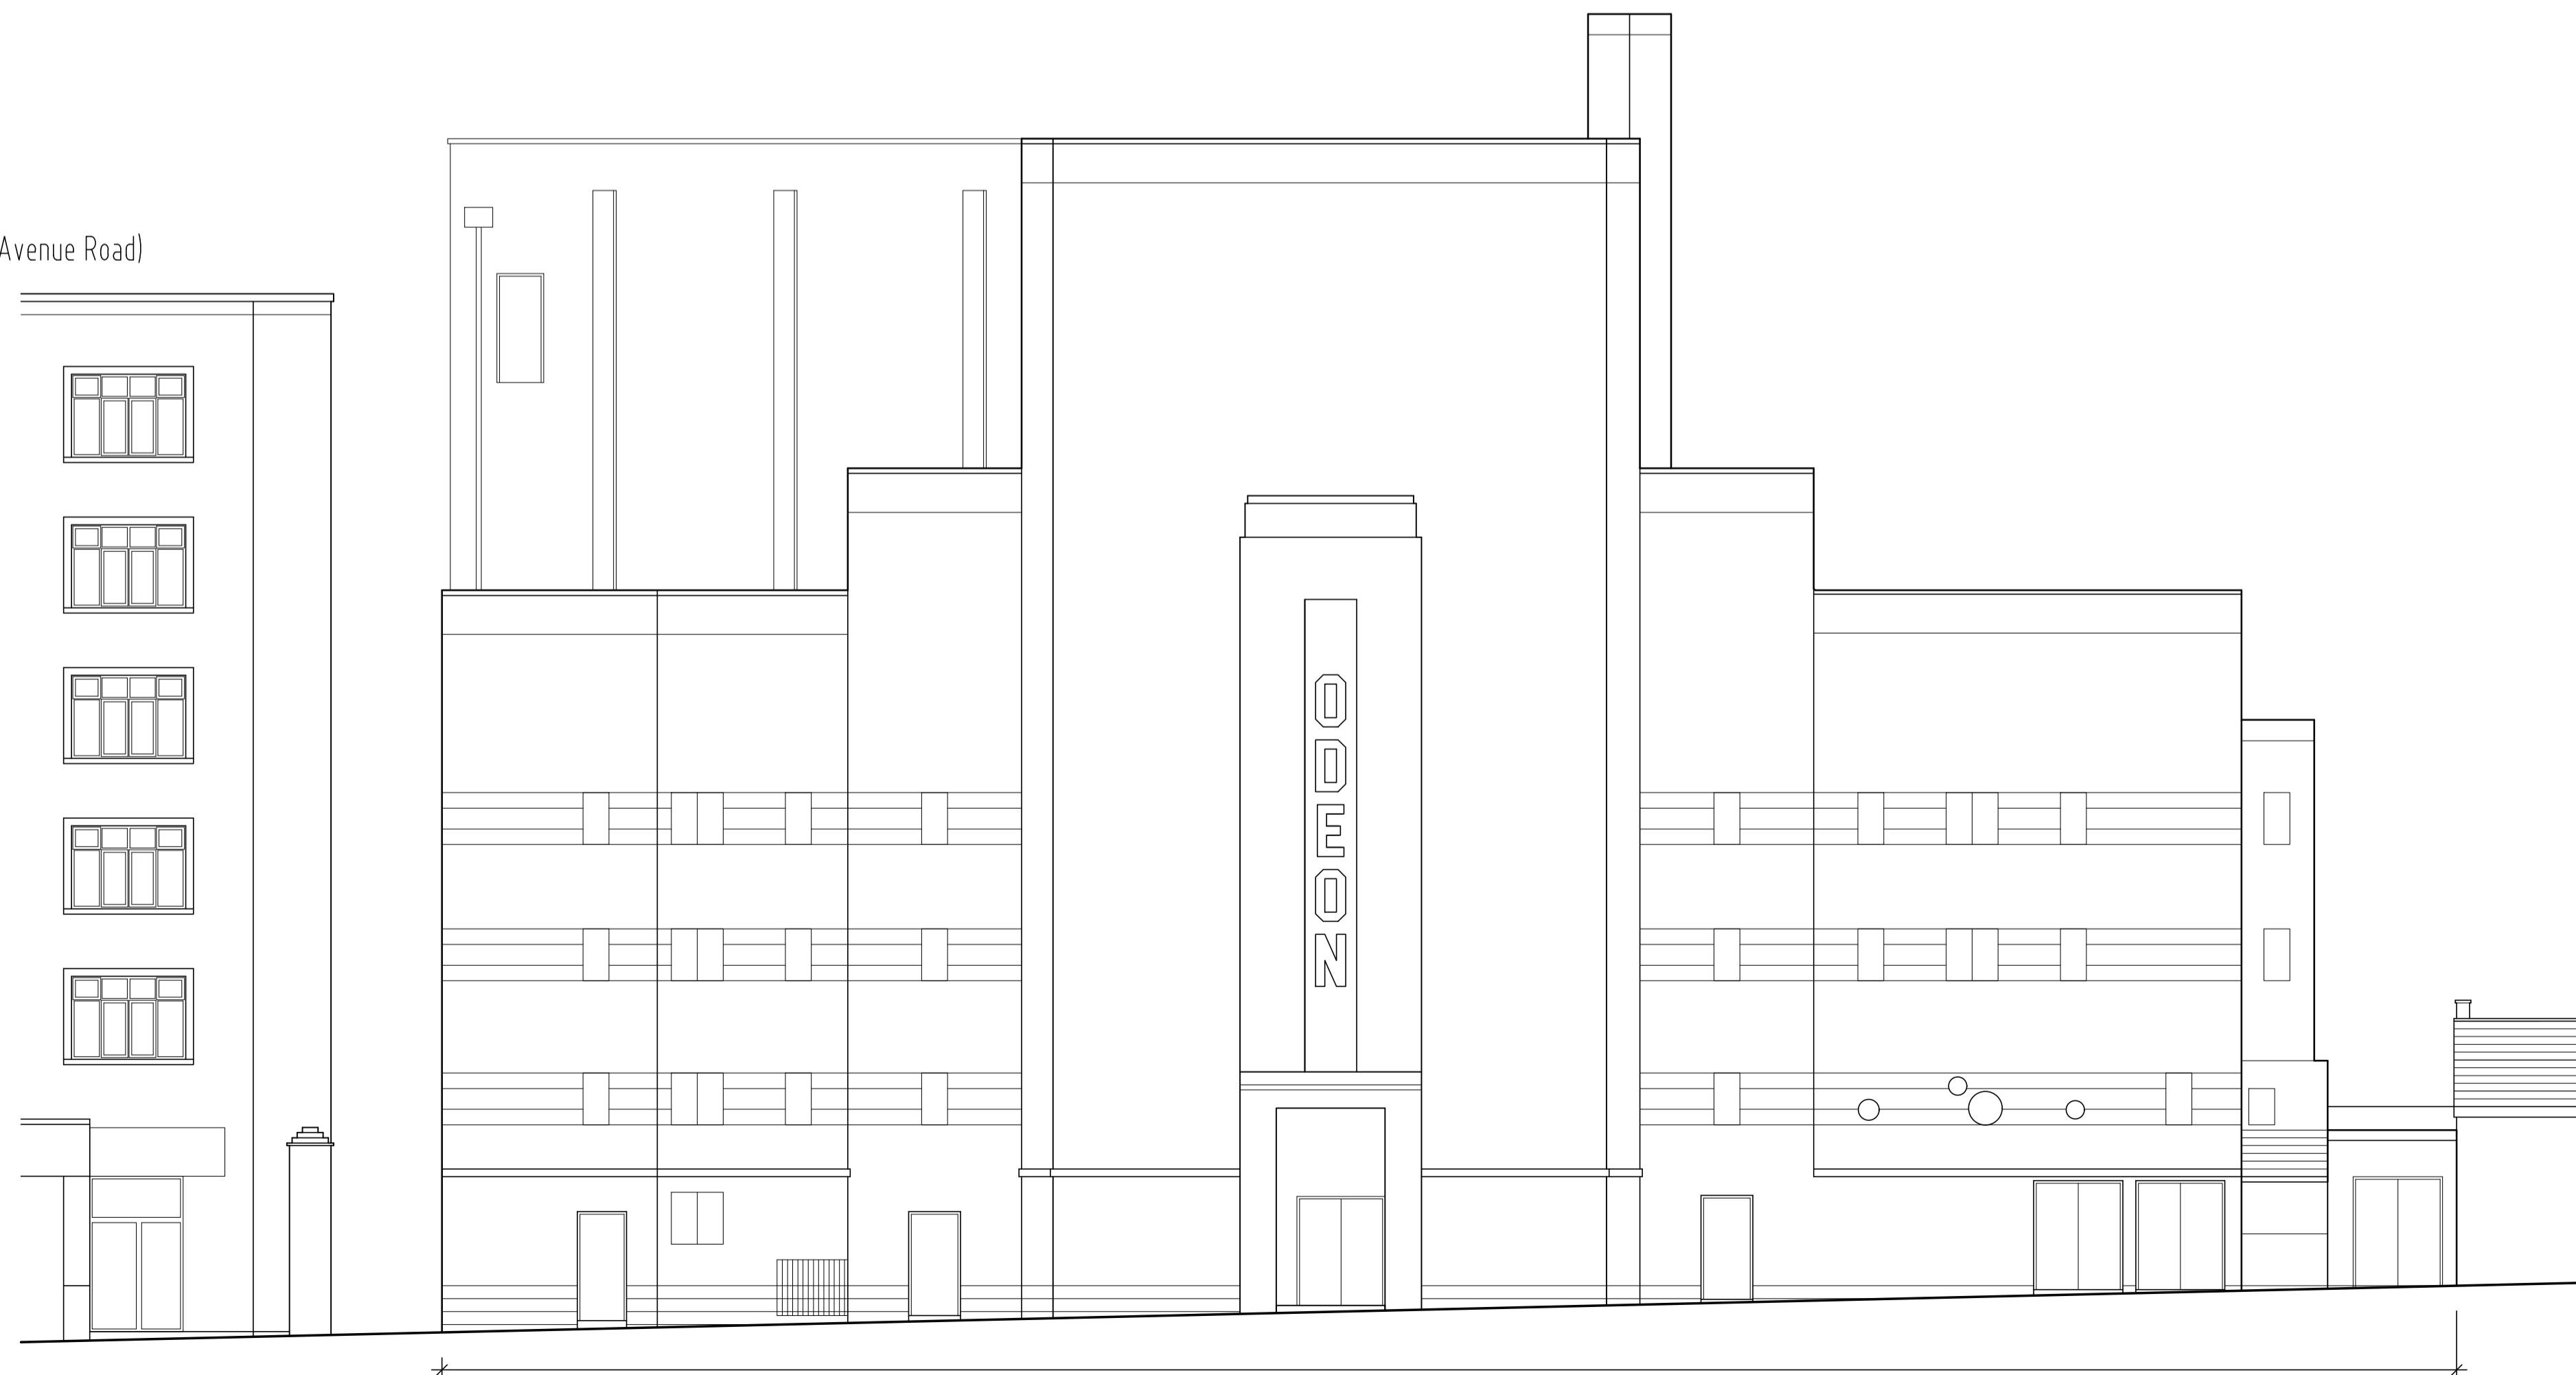

Existing North Side Elevation (Behind 'Ye Olde Swiss Cottage' Pub)
Scale 1:100@A1

Existing Rear Elevation (Avenue Road)
Scale 1:100@A1

ODEON
CINEMAS
SWISS COTTAGE

Drwg Title :- EXISTING ELEVATIONS
SHEET 2
REAR AND NORTH ELEVATIONS

NBDA

Northern Building Design Associates Limited
Architects • Interior Design • Planning
The Old Church Palmerston Street Bollington Cheshire. SK10 5PW
Telephone : 01625 575550 Fax : 01625 576606
Email : design@nbda-architects.co.uk

Drawn :- A.H	Date :- 07.07.17	Drwg No :- 1619-SC-007	Rev :-
Checked :-	Date :- 1:100@A1