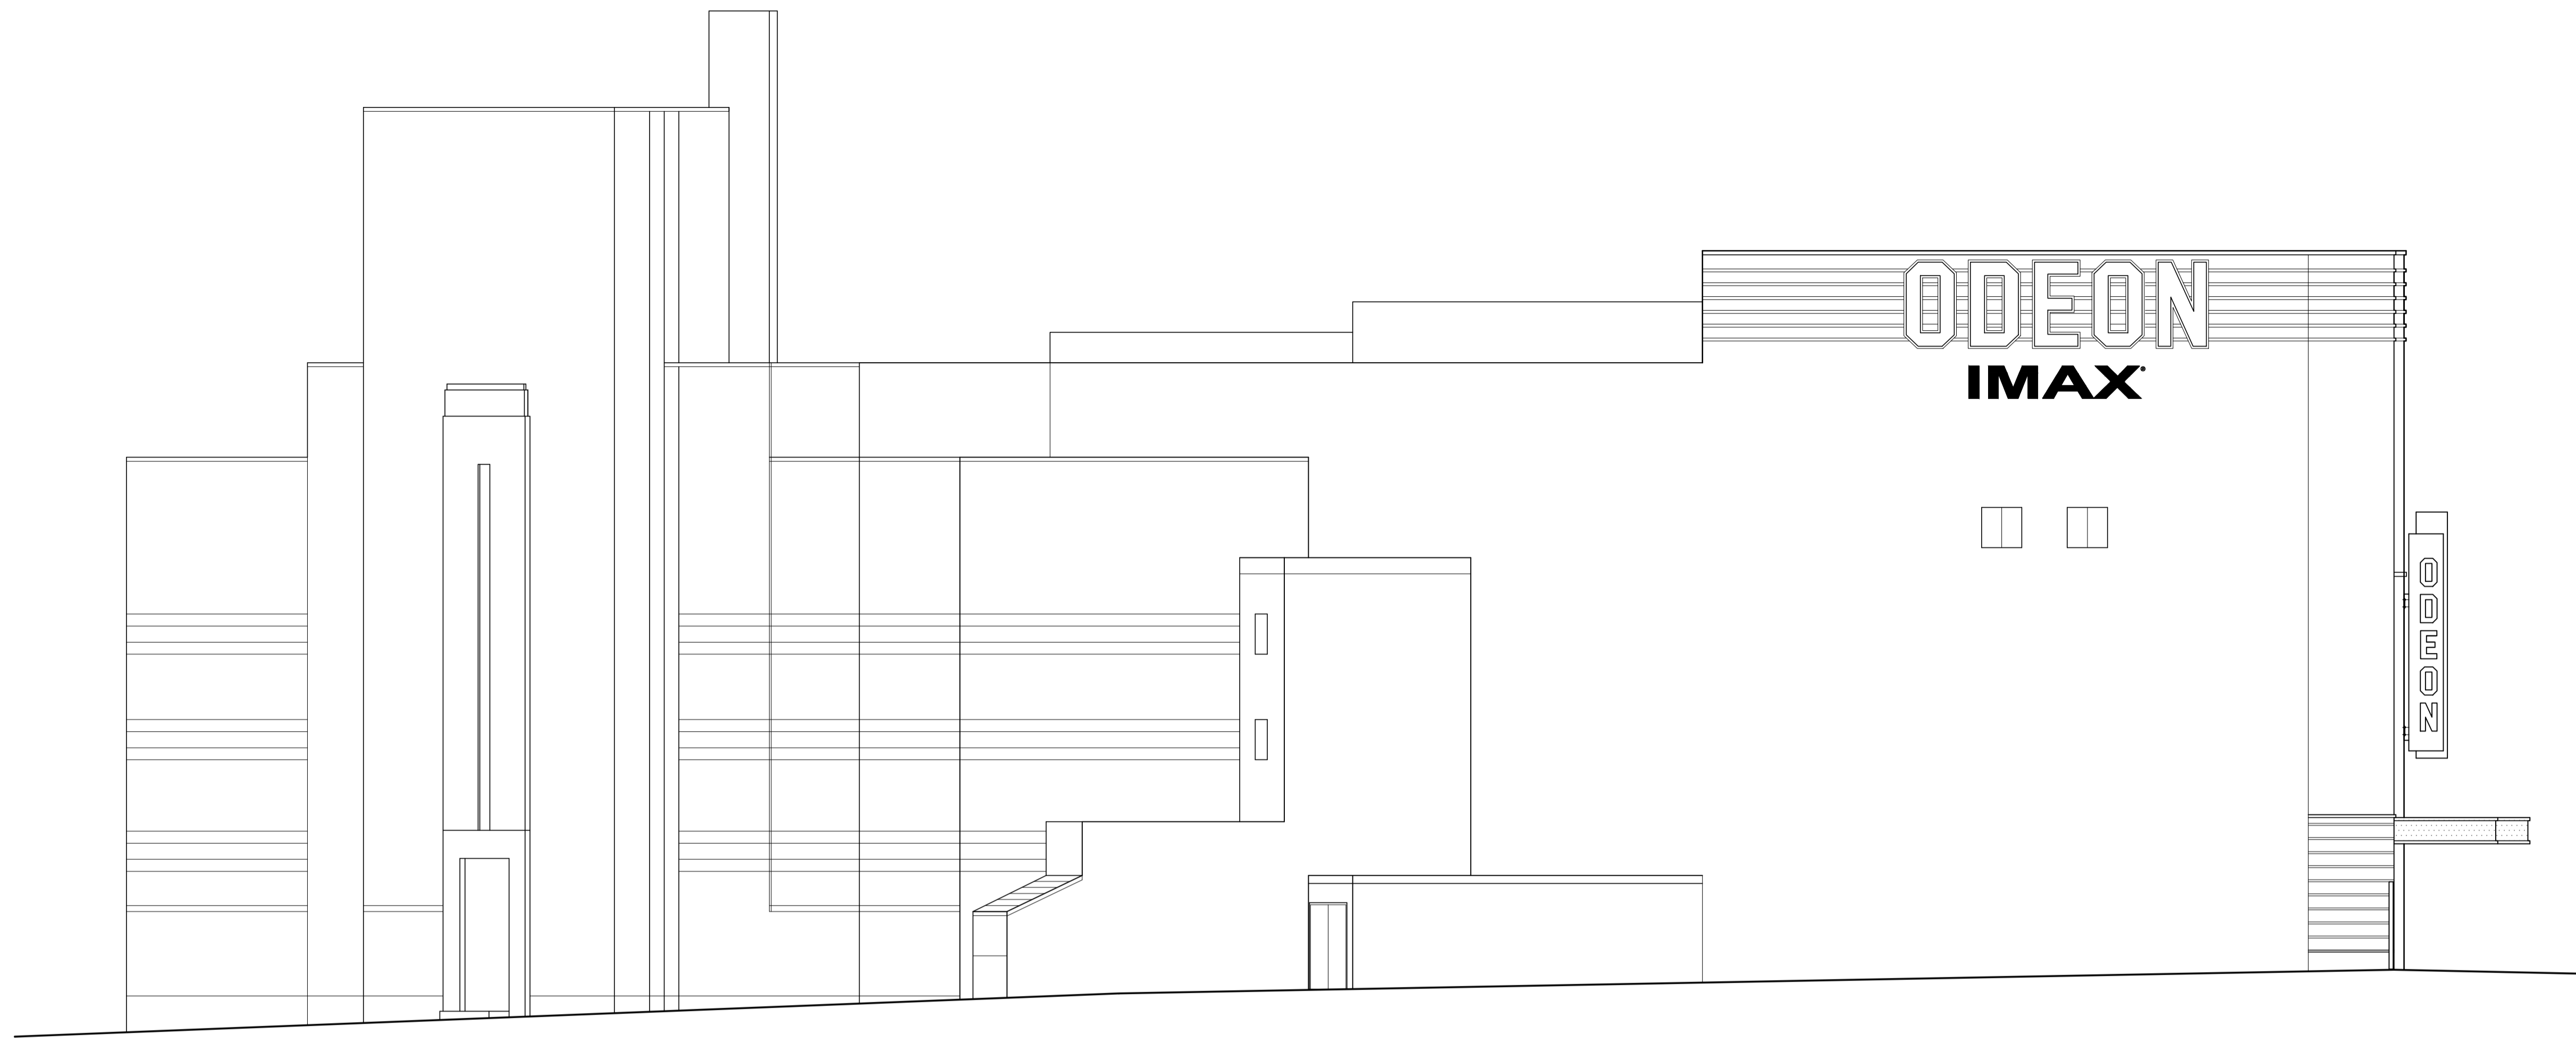

Rev.	By	Date	Notes :-	Checked

Existing North Side Elevation (Behind 'Ye Olde Swiss Cottage' Pub)
Scale 1:100@A1