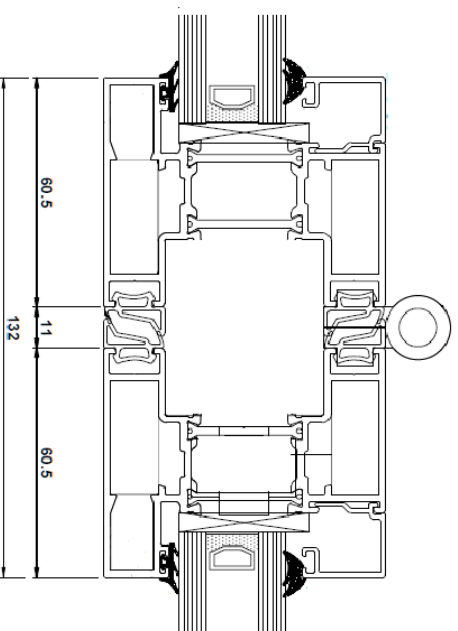

# DETAIL B

DETAIL B

SCALE 1:2 @ A4

DATE SEP 13

TITLE - FOLDING DOOR HORIZONTAL CROSS SECTION