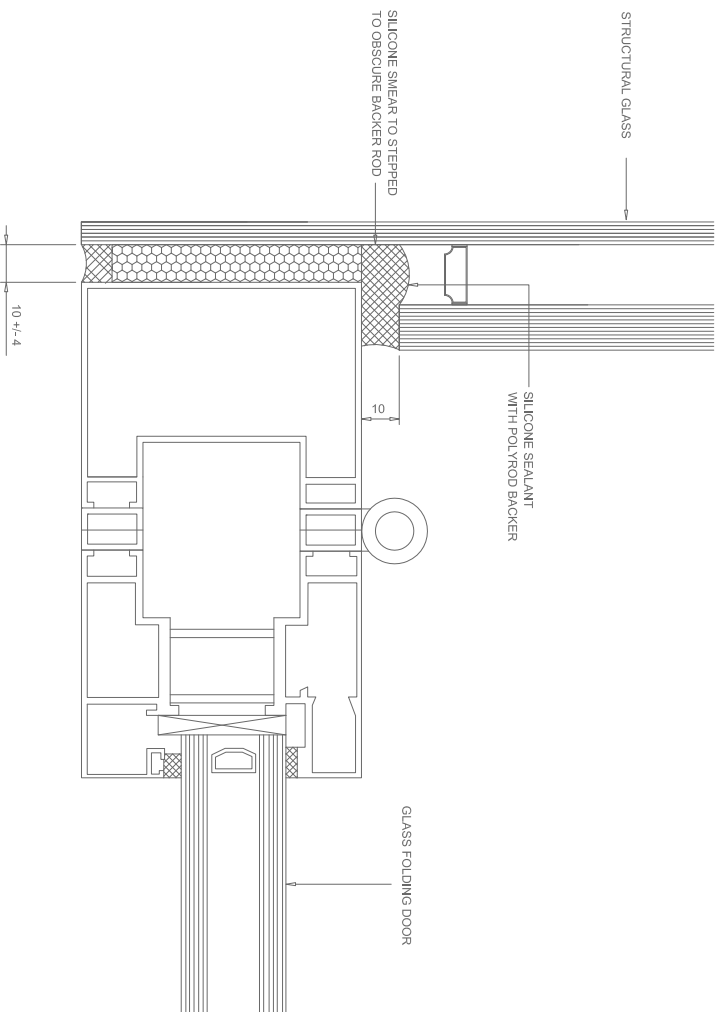

DETAIL A

DETAIL A

SCALE 1:2 @ A4

DATE SEP 13

TITLE - DOUBLE GLAZED GLASS TO DOOR CORNER