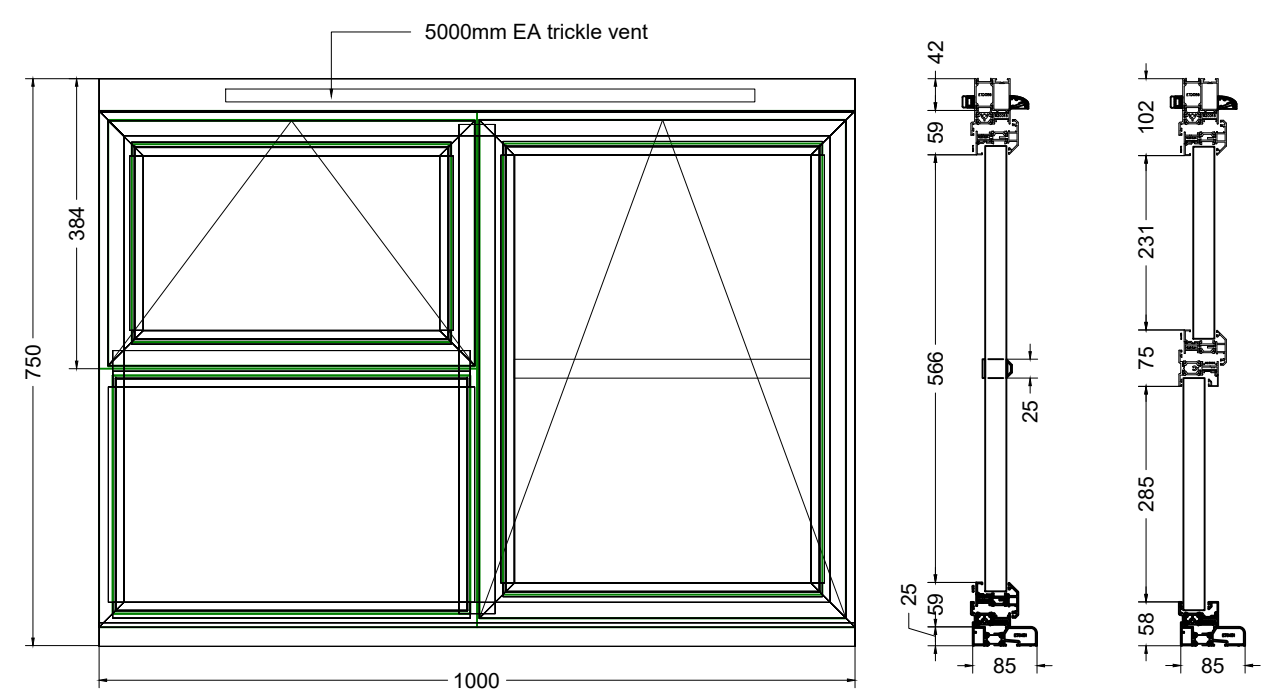

Type 3

Type 4

Issue: **APPROVAL**

Rev	Date	Comment

16 A Raven Rd, South Woodford, London E18 1HB.
T: 020 8505 8113 E: info@grovetwindows.co.uk
F: 020 8505 0696 W: grovetwindows.co.uk

Project:
Gower Mews Mansions

Client:
Bedford Estates

Title:
**Alitherm Heritage Window
Window Types 3 & 4**

Scale: 1:10 @ A3	Date: September '17
Drwg no: 12323- 205	Revision: