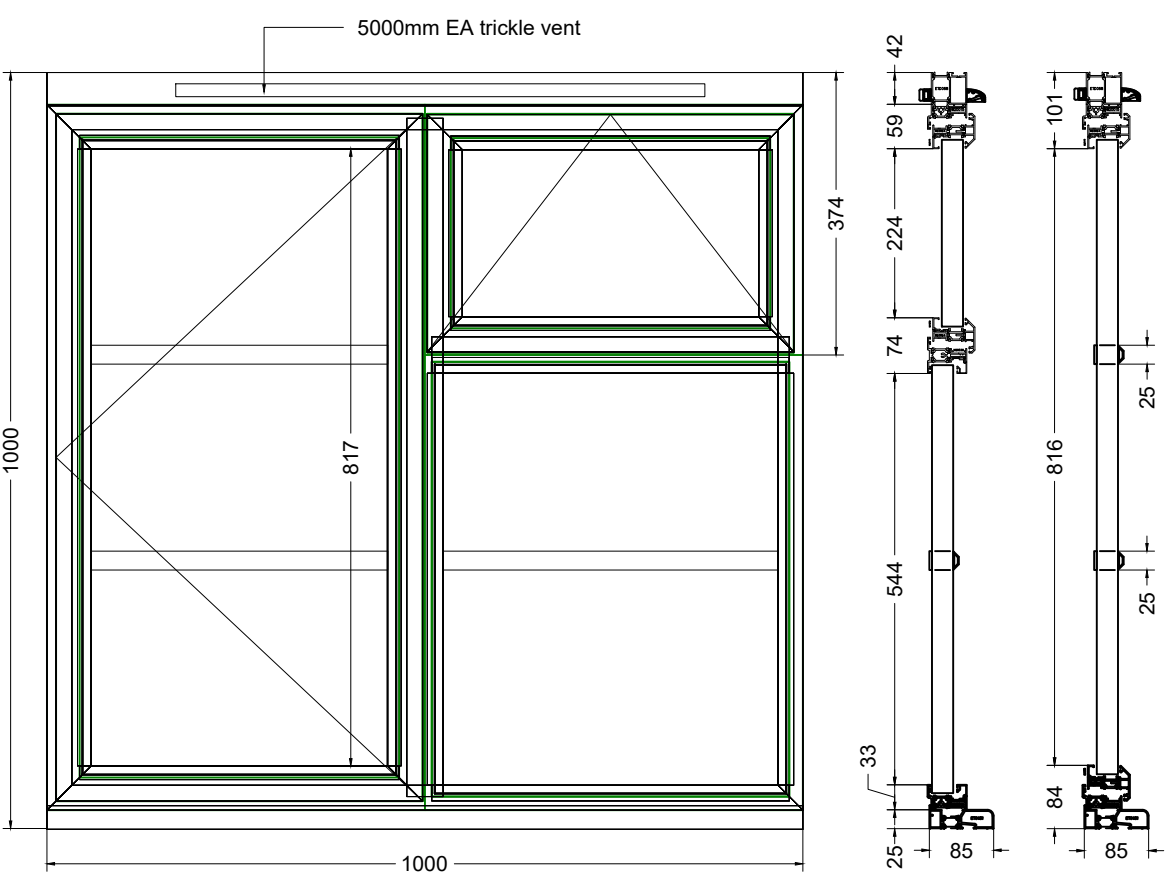

Type 3

Type 4

Issue: **APPROVAL**

Rev	Date	Comment

16 A Raven Rd, South Woodford, London E18 1HB.
T: 020 8505 8113 E: info@grovetwindows.co.uk
F: 020 8505 0696 W: grovetwindows.co.uk

Project:
Gower Mews Mansions

Client:
Bedford Estates

Title:
**Alitherm Heritage Window
Window Types 3 & 4**

Scale: 1:10 @ A3	Date: September '17
Drwg no: 12323- 205	Revision: