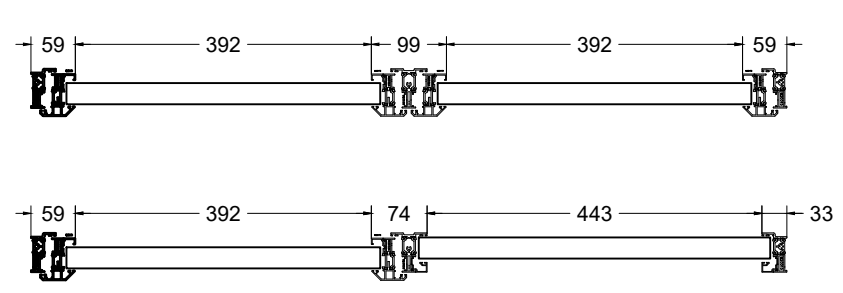

Type 3

Type 4

Issue: **APPROVAL**

Rev	Date	Comment

16 A Raven Rd, South Woodford, London E18 1HB.
 T: 020 8505 8113 E: info@grovetwindows.co.uk
 F: 020 8505 0696 W: grovetwindows.co.uk

Project:
Gower Mews Mansions

Client:
Bedford Estates

Title:
**Alitherm Heritage Window
 Window Types 3 & 4**

Scale: 1:10 @ A3	Date: September '17
Drwg no: 12323- 205	Revision: