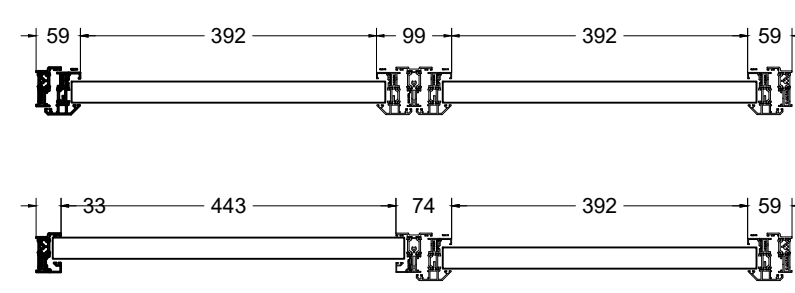

Type 3

Type 4

Issue: **APPROVAL**

Rev	Date	Comment

16 A Raven Rd, South Woodford, London E18 1HB.
T: 020 8505 8113 E: info@grovetwindows.co.uk
F: 020 8505 0696 W: grovetwindows.co.uk

Project:
Gower Mews Mansions

Client:
Bedford Estates

Title:
**Alitherm Heritage Window
Window Types 3 & 4**

Scale: 1:10 @ A3	Date: September '17
Drwg no: 12323- 205	Revision: