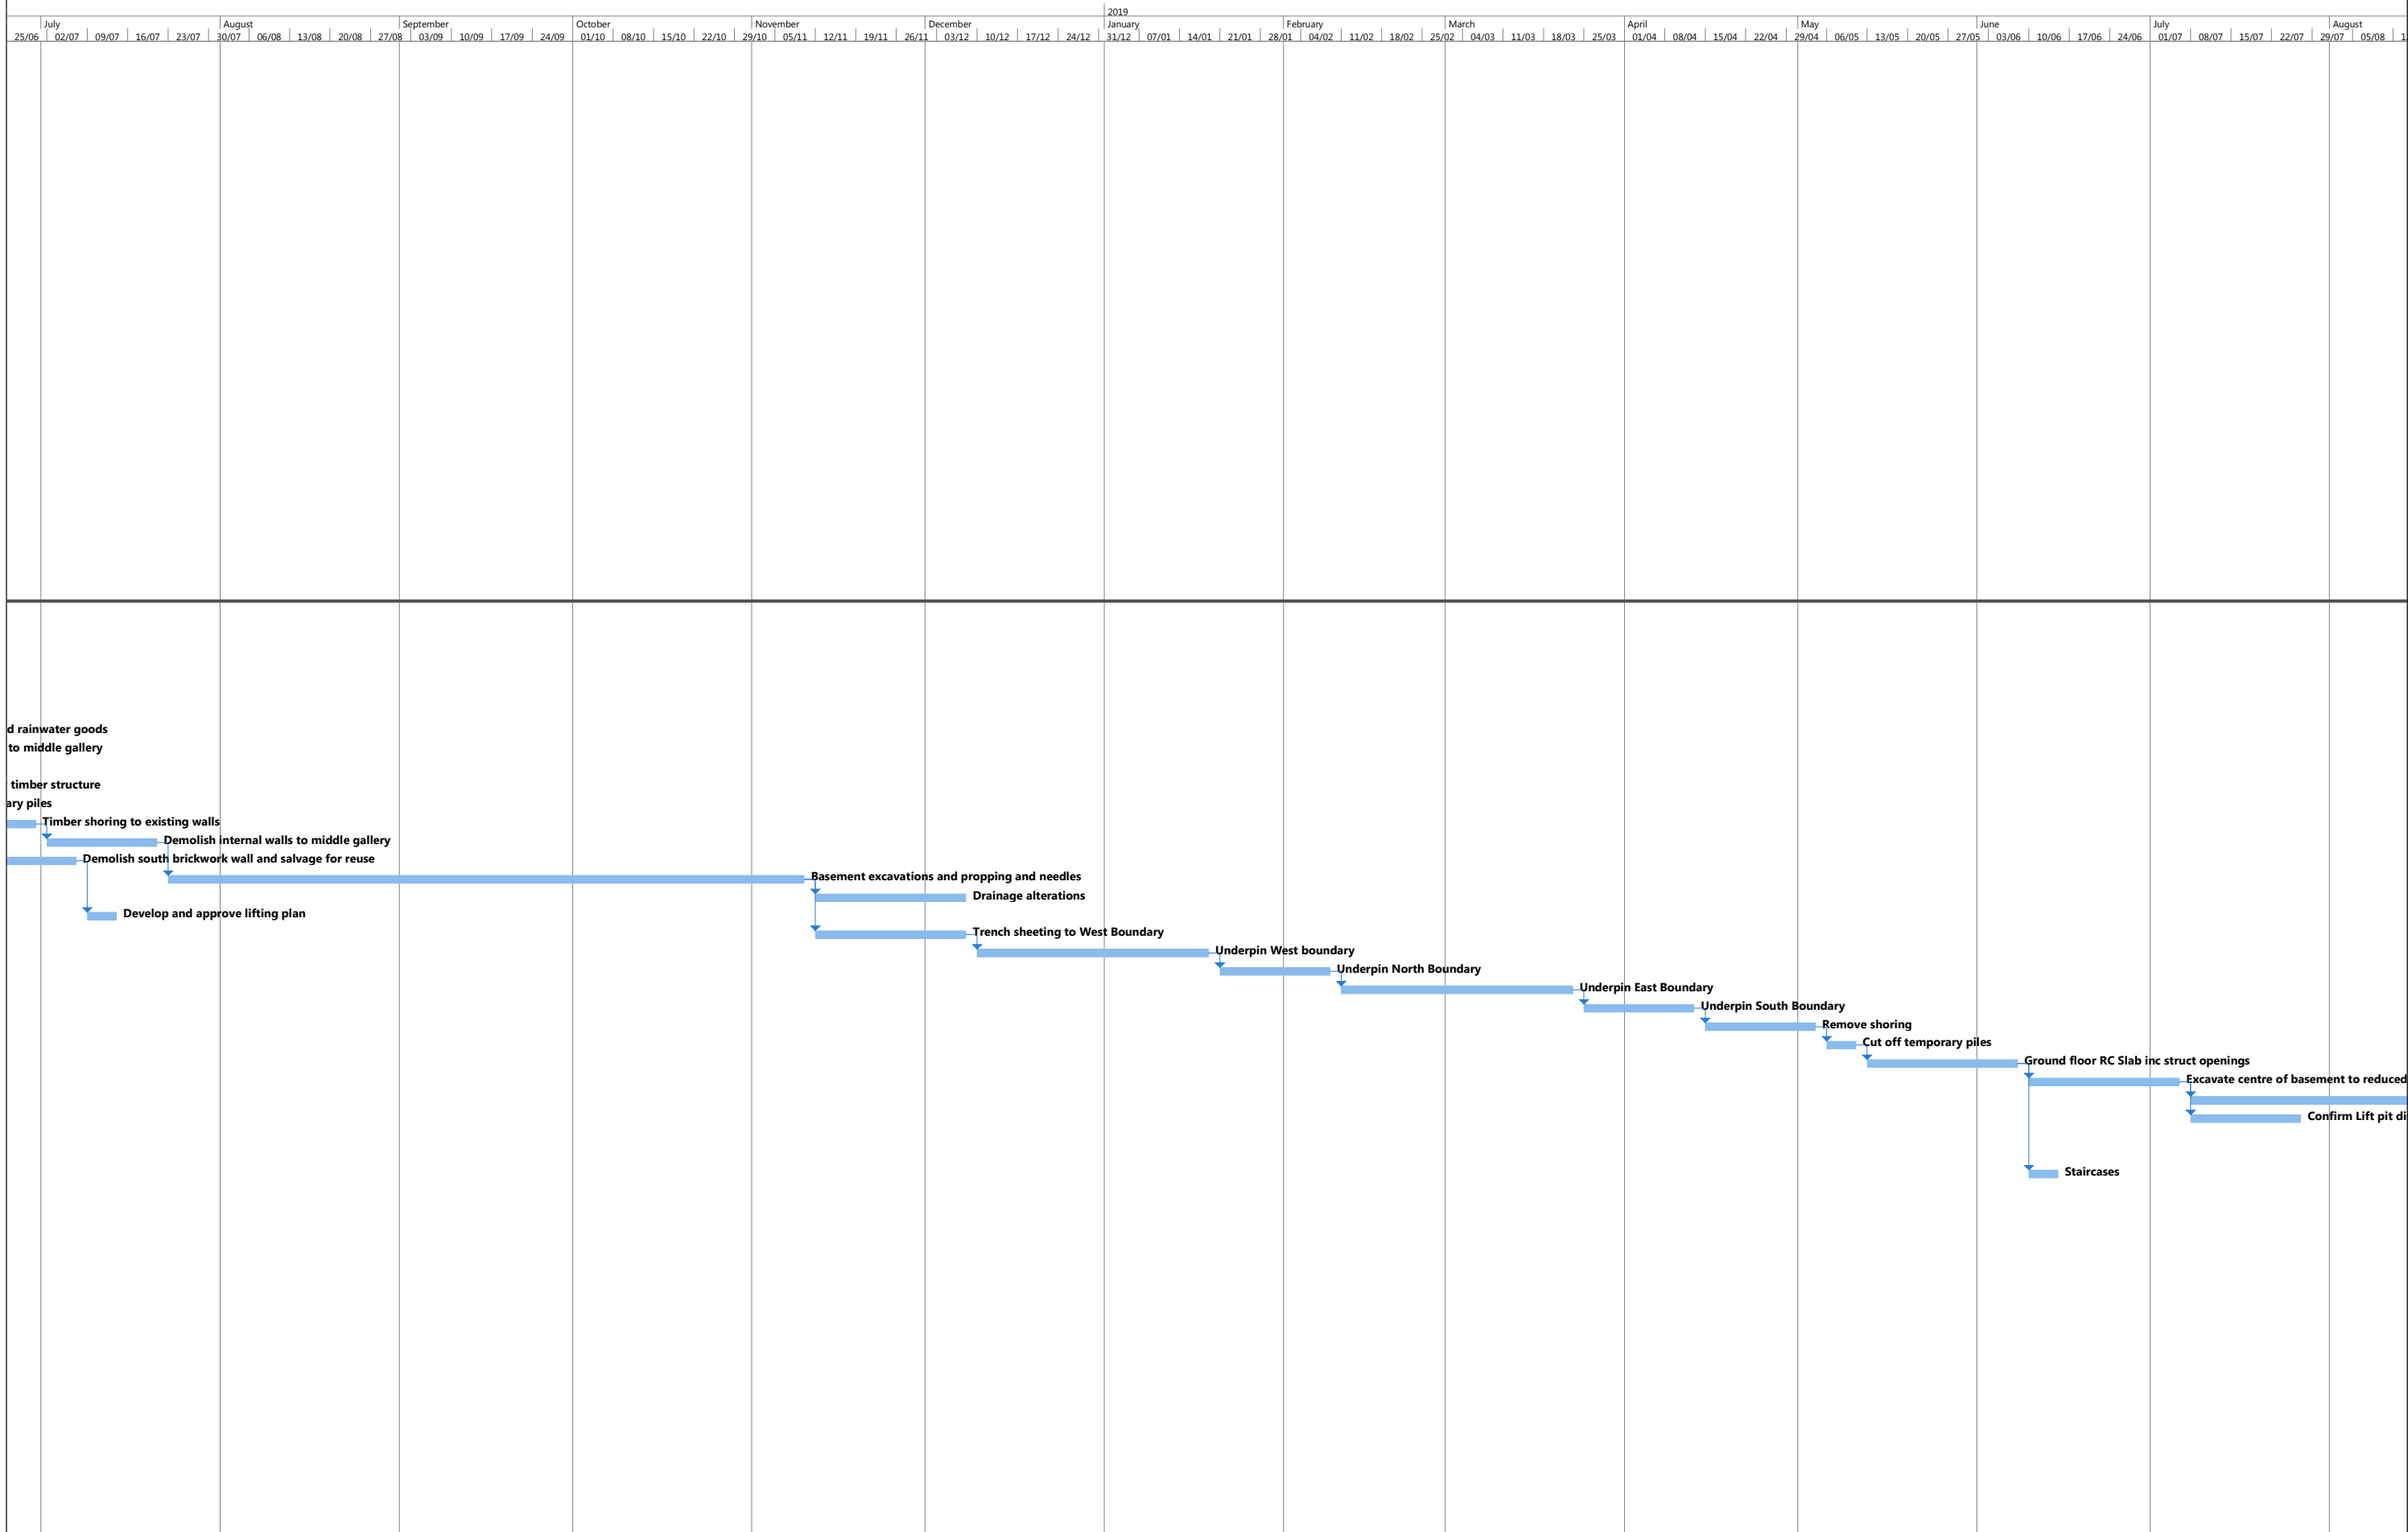

The Zabłudowicz Art Trust  
176 Prince of Wales Road

The Zabłudowicz Art Trust  
176 Prince of Wales Road

The Zabłudowicz Art Trust  
176 Prince of Wales Road