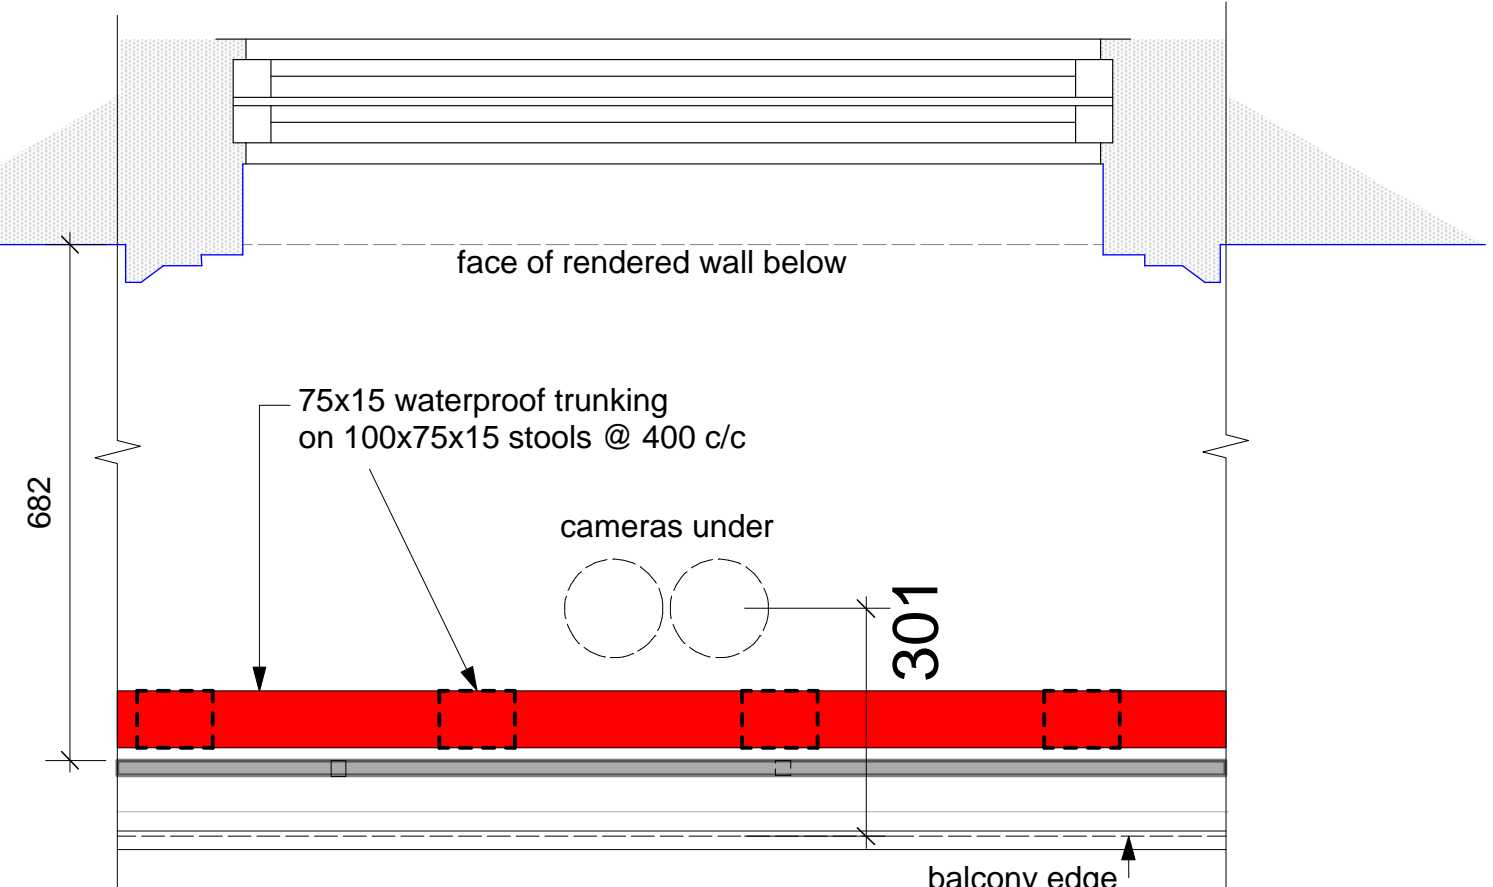

Part Ground-1st SECTION @ 1:10

FULL SIZE 8No CAT5E in black plastic trunking

Part Balcony Elevation @ 1:10

Part Balcony Plan @ 1:10

Trunking over & Cameras under 1st Fl. Balcony