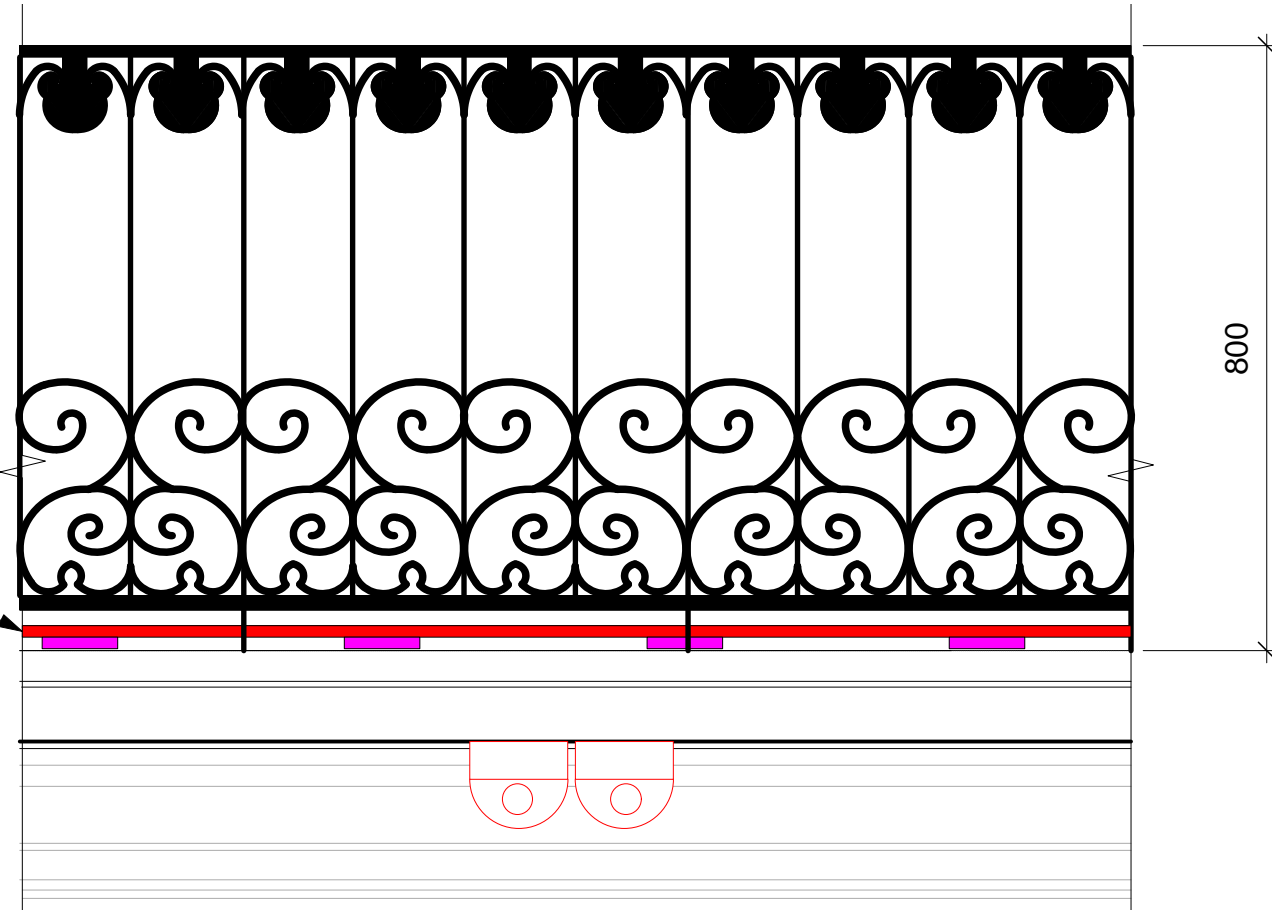

Part Ground-1st SECTION @ 1:10

FULL SIZE 8No CAT5E in black plastic trunking

Part Balcony Elevation @ 1:10

Part Balcony Plan @ 1:10

Trunking over & Cameras under 1st Fl. Balcony