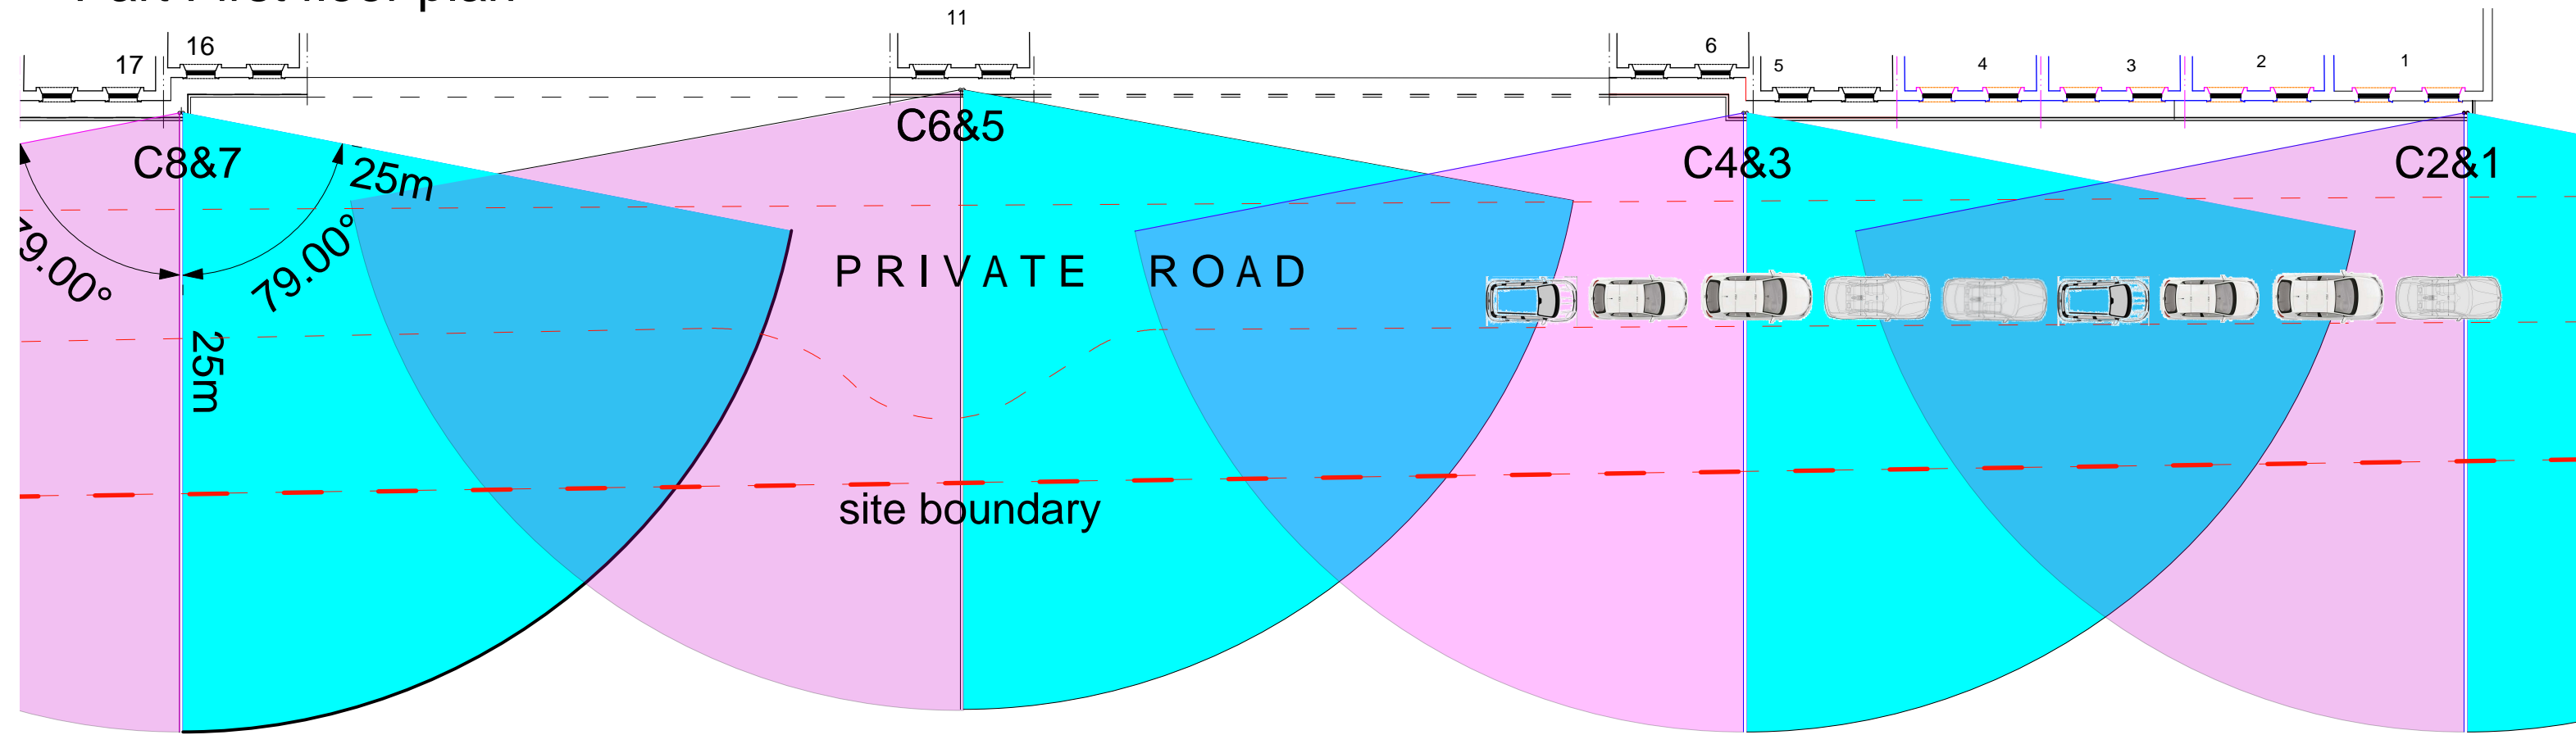

Part First floor plan

Part Ground floor plan

**CCTV CAMERAS UNDER FIRST FLOOR BALCONY
1-17 REGENT'S PARK TERRACE NW1**

Scale 1: 250 @ A3
drwg No 1704 - C - 02