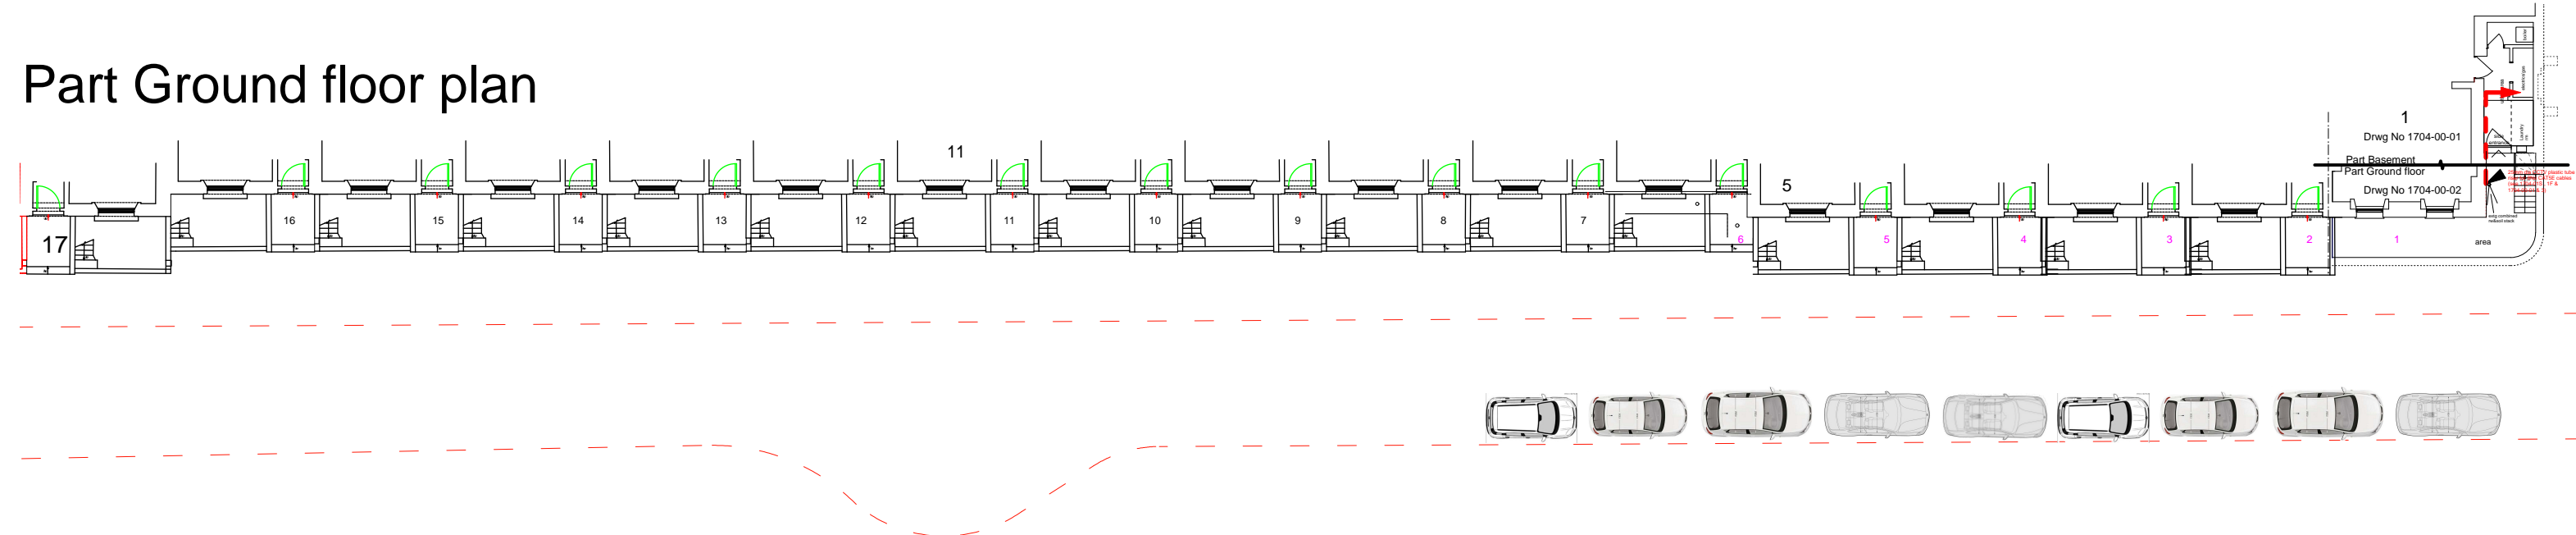

Part First floor plan

Part Ground floor plan

**CCTV CAMERAS UNDER FIRST FLOOR BALCONY
1-17 REGENT'S PARK TERRACE NW1**

Scale 1: 250 @ A3
drwg No 1704 - C - 02