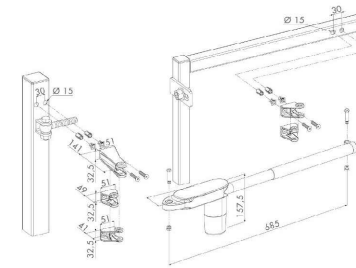

Specification | Delivery | Feeds Reviews

Additional Information

Supplier Code	HL/BK/LED600HI-LO
Brand	ASD
Guarantee	5 Years
Height	388mm
Width/Dia	182mm
Depth	115mm
Type	Outdoor Wall Light
Format	Half Lantern Wall Light
Technology	LED
Automation	Dusk to Dawn Sensor, PIR Movement Sensor
Style	Traditional
IP Rating	IP44
Max. Wattage	8.5W
Equivalent	60W
Voltage	240V