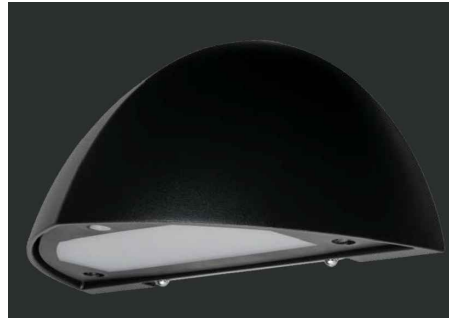

PROPOSED ALTERNATIVE LIGHTING EXAMPLES.

PROPOSED EXAMPLE COACH LANTERN LIGHTING TO LISTED WALL.

Over 20 Years Lighting Experience | Next Day UK Delivery | Award Winning UK Customer Care | 14 Day Hassle Free Returns | Up To 5 Year Guarantee

Home Outdoor Lighting Outdoor Wall & Porch Lights ASD Hi-Lo Coach LED Half Lantern Outdoor Wall Light with Dusk to Dawn and PIR Sensor - Black

REPLACES 60W

ASD Hi-Lo Coach LED Half Lantern Outdoor Wall Light with Dusk to Dawn and PIR Sensor - Black

Item code: 31191

AMAZING VALUE

£69.99 ex.VAT

Expected Delivery Date: **Next working day**

Order by 8:00pm Today for delivery on Wednesday 10th May **10:06:52**

Offering considerable savings in running costs, this LED outdoor wall light may just be the most energy efficient light ever! With its built in dusk to dawn sensor, it produces an ultra low (0.85W) standby glow throughout the night. This increases to a powerful 8.5W (60W equivalent) light when the PIR movement sensor is activated.

Vandal resistant polycarbonate coach lantern in black
8.5W LED equivalent to 60W Incandescent
Whites (4000k) light colour
Average life expectancy 50,000 hours + 5 year guarantee
IP44 rated
Will stay at 100% for 3.5 minutes once activated
PIR movement sensor has 6 metre and 110° detection zone
Size: H 388 x W 182 x D 115mm