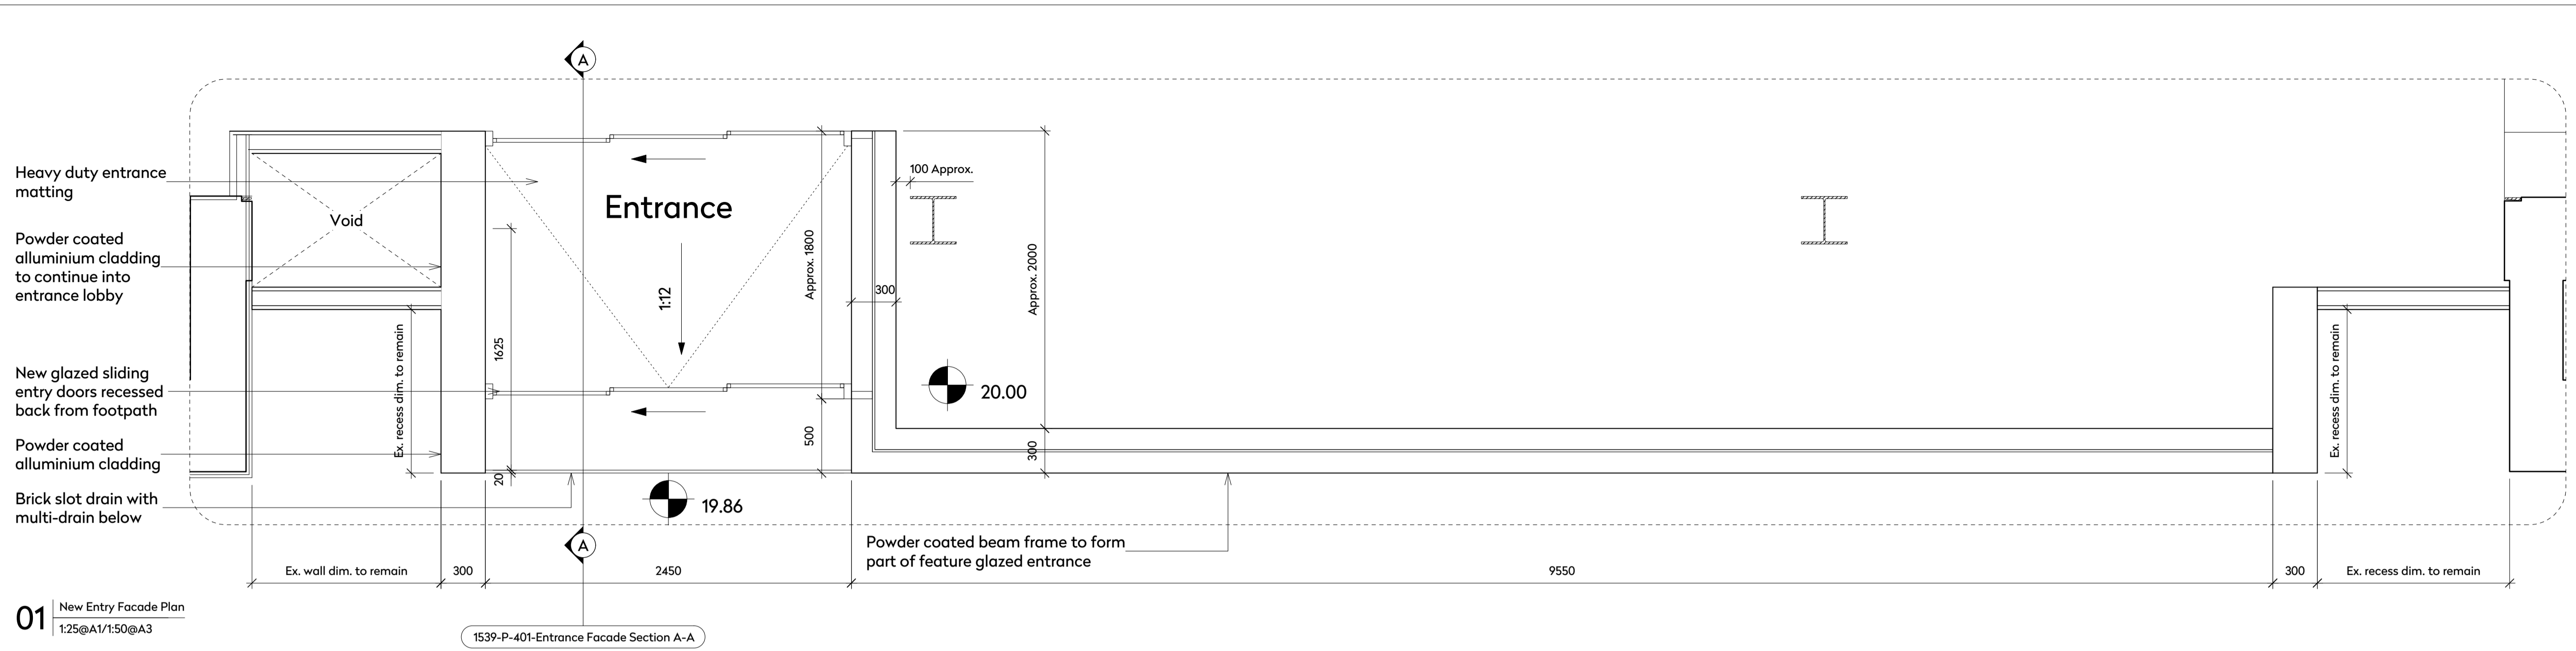

Unlocking space.
Empowering people.

Key Plan
Not to scale

Rev.	Date	Details	By
			Client
Warner Bros.			
Project name			
Project Phoenix			
Drawing title			
New Entrance Facade			
Status			
Planning Application			
Scale	1:25@A1, 1:50@A3		Drawn by
			CF
Date	Aug 2017		Checked by
			RL
Drawing number	1539-P-400-Entrance Facade		Revision
			-

This drawing is copyright. Do not scale off dimensions. All dimensions are to be checked on site by contractor. Contractor to report any dimensional discrepancies, errors or omissions prior to commencing in site.