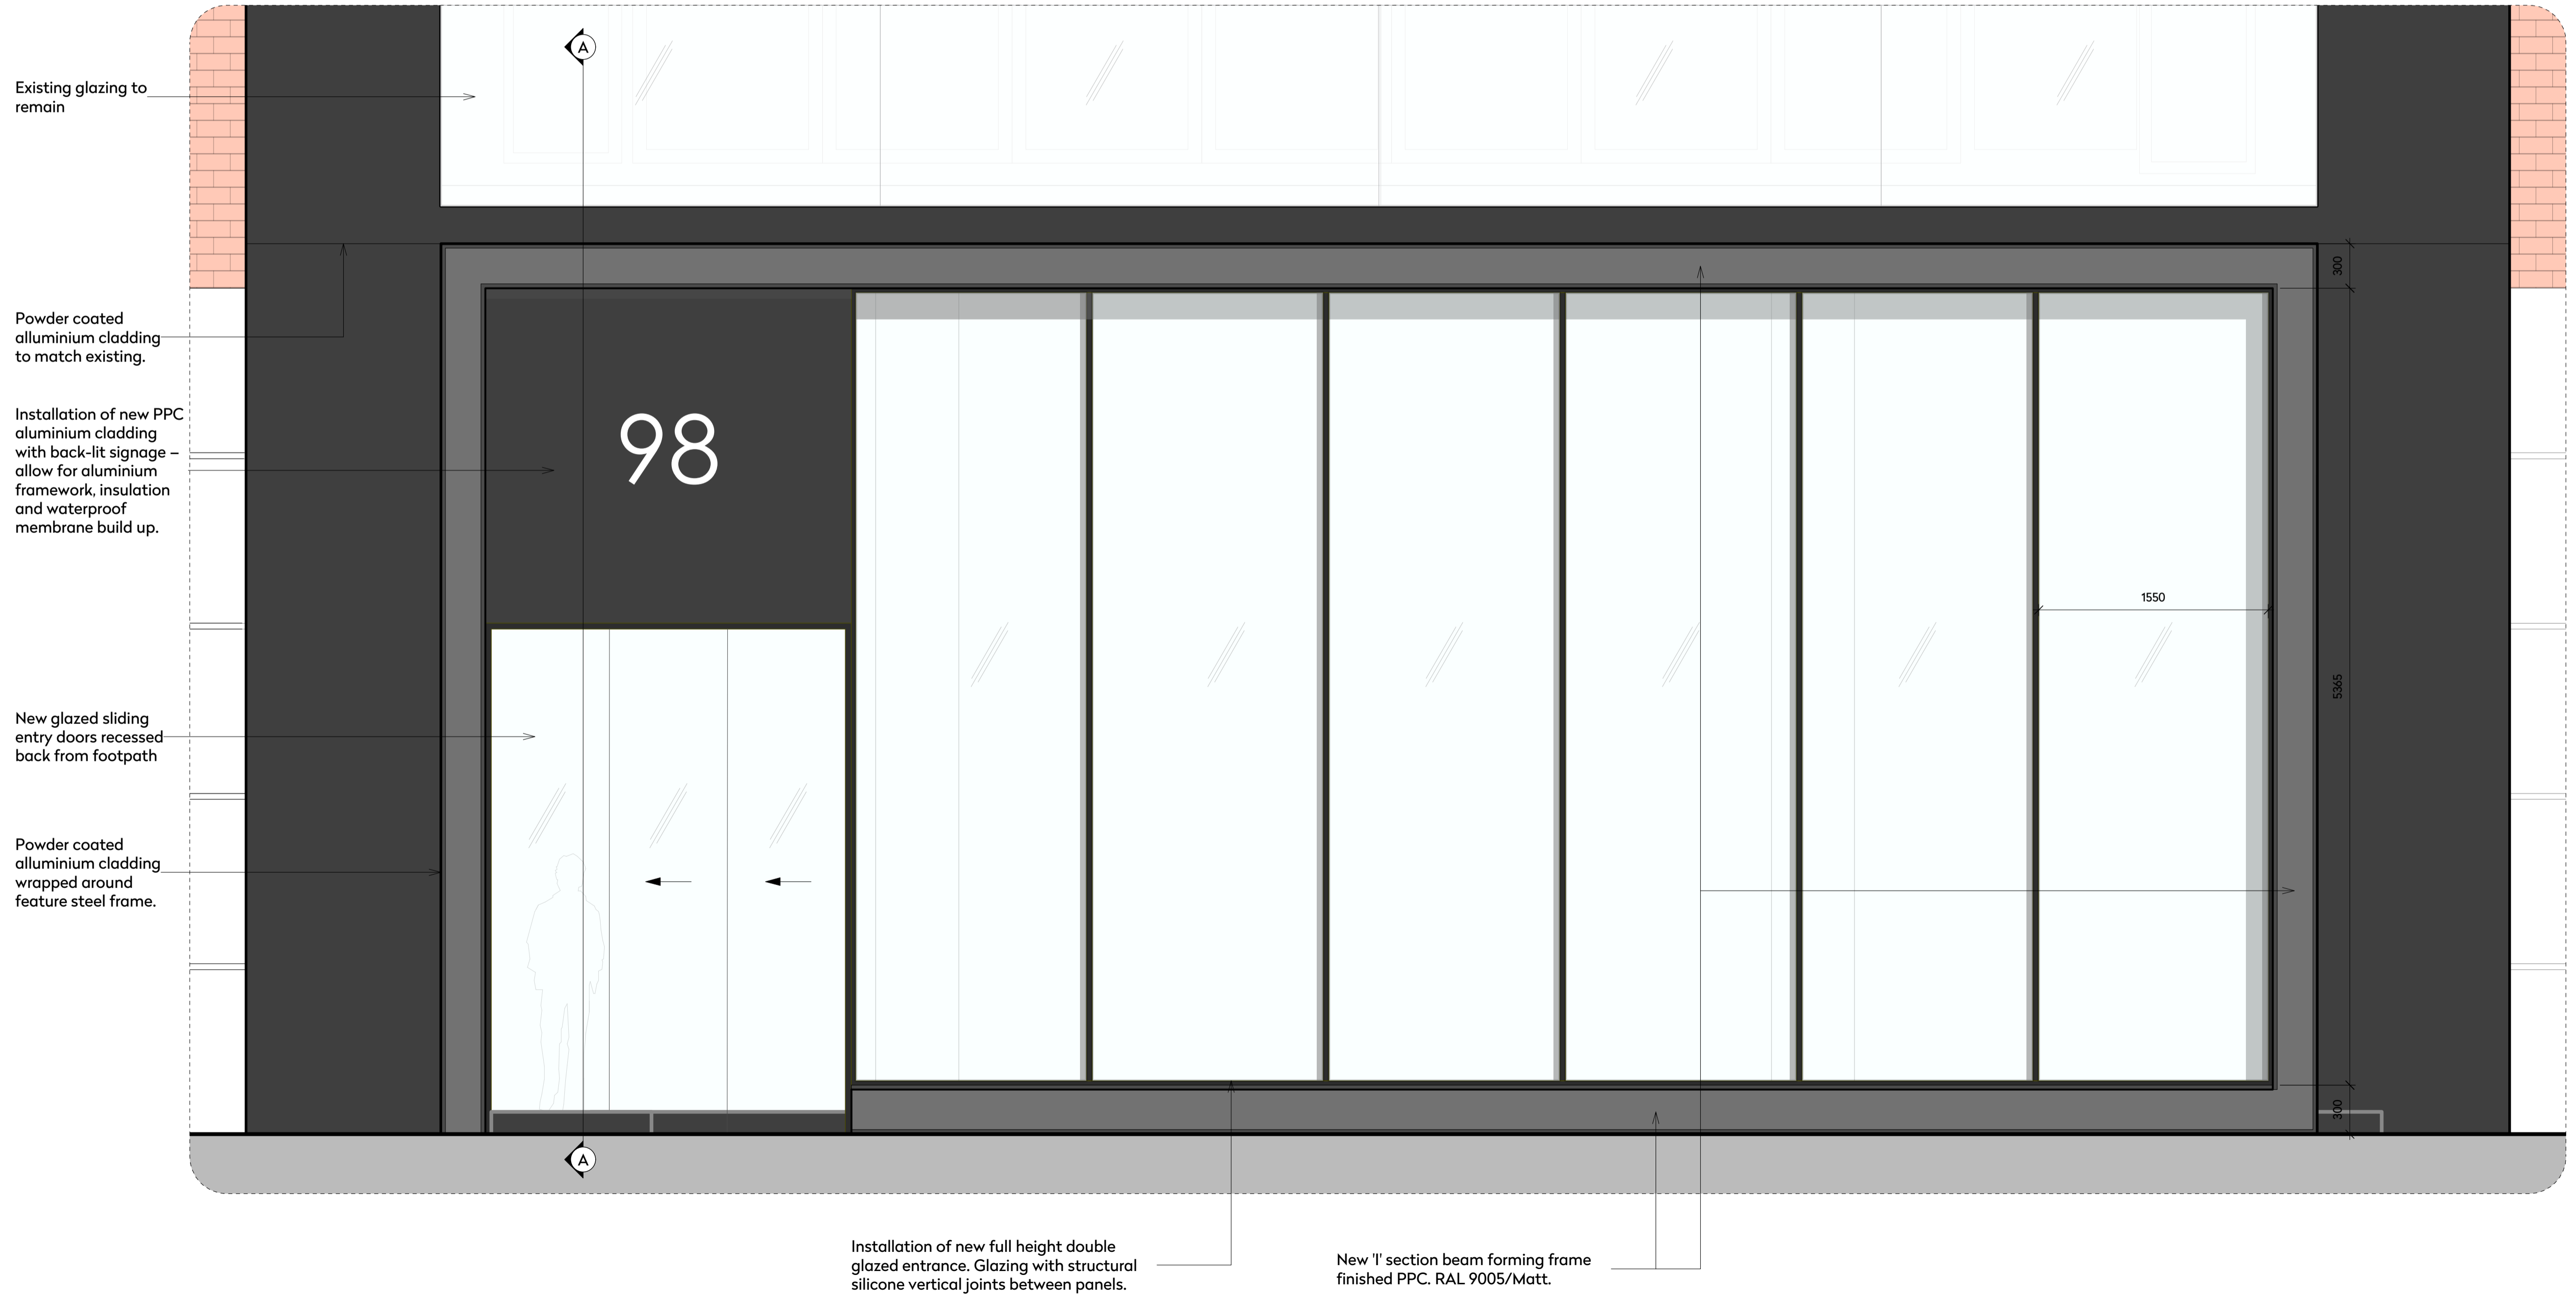

Unlocking space.
Empowering people.

Key Plan
Not to scale

Rev.	Date	Details	By
			Client
Warner Bros.			
Project name			
Project Phoenix			
Drawing title			
New Entrance Facade			
Status			
Planning Application			
Scale	1:25@A1, 1:50@A3		Drawn by
			CF
Date	Aug 2017		Checked by
			RL
Drawing number	1539-P-400-Entrance Facade		Revision
			-

This drawing is copyright. Do not scale off dimensions. All dimensions are to be checked on site by contractor. Contractor to report any dimensional discrepancies, errors or omissions prior to commencing in site.