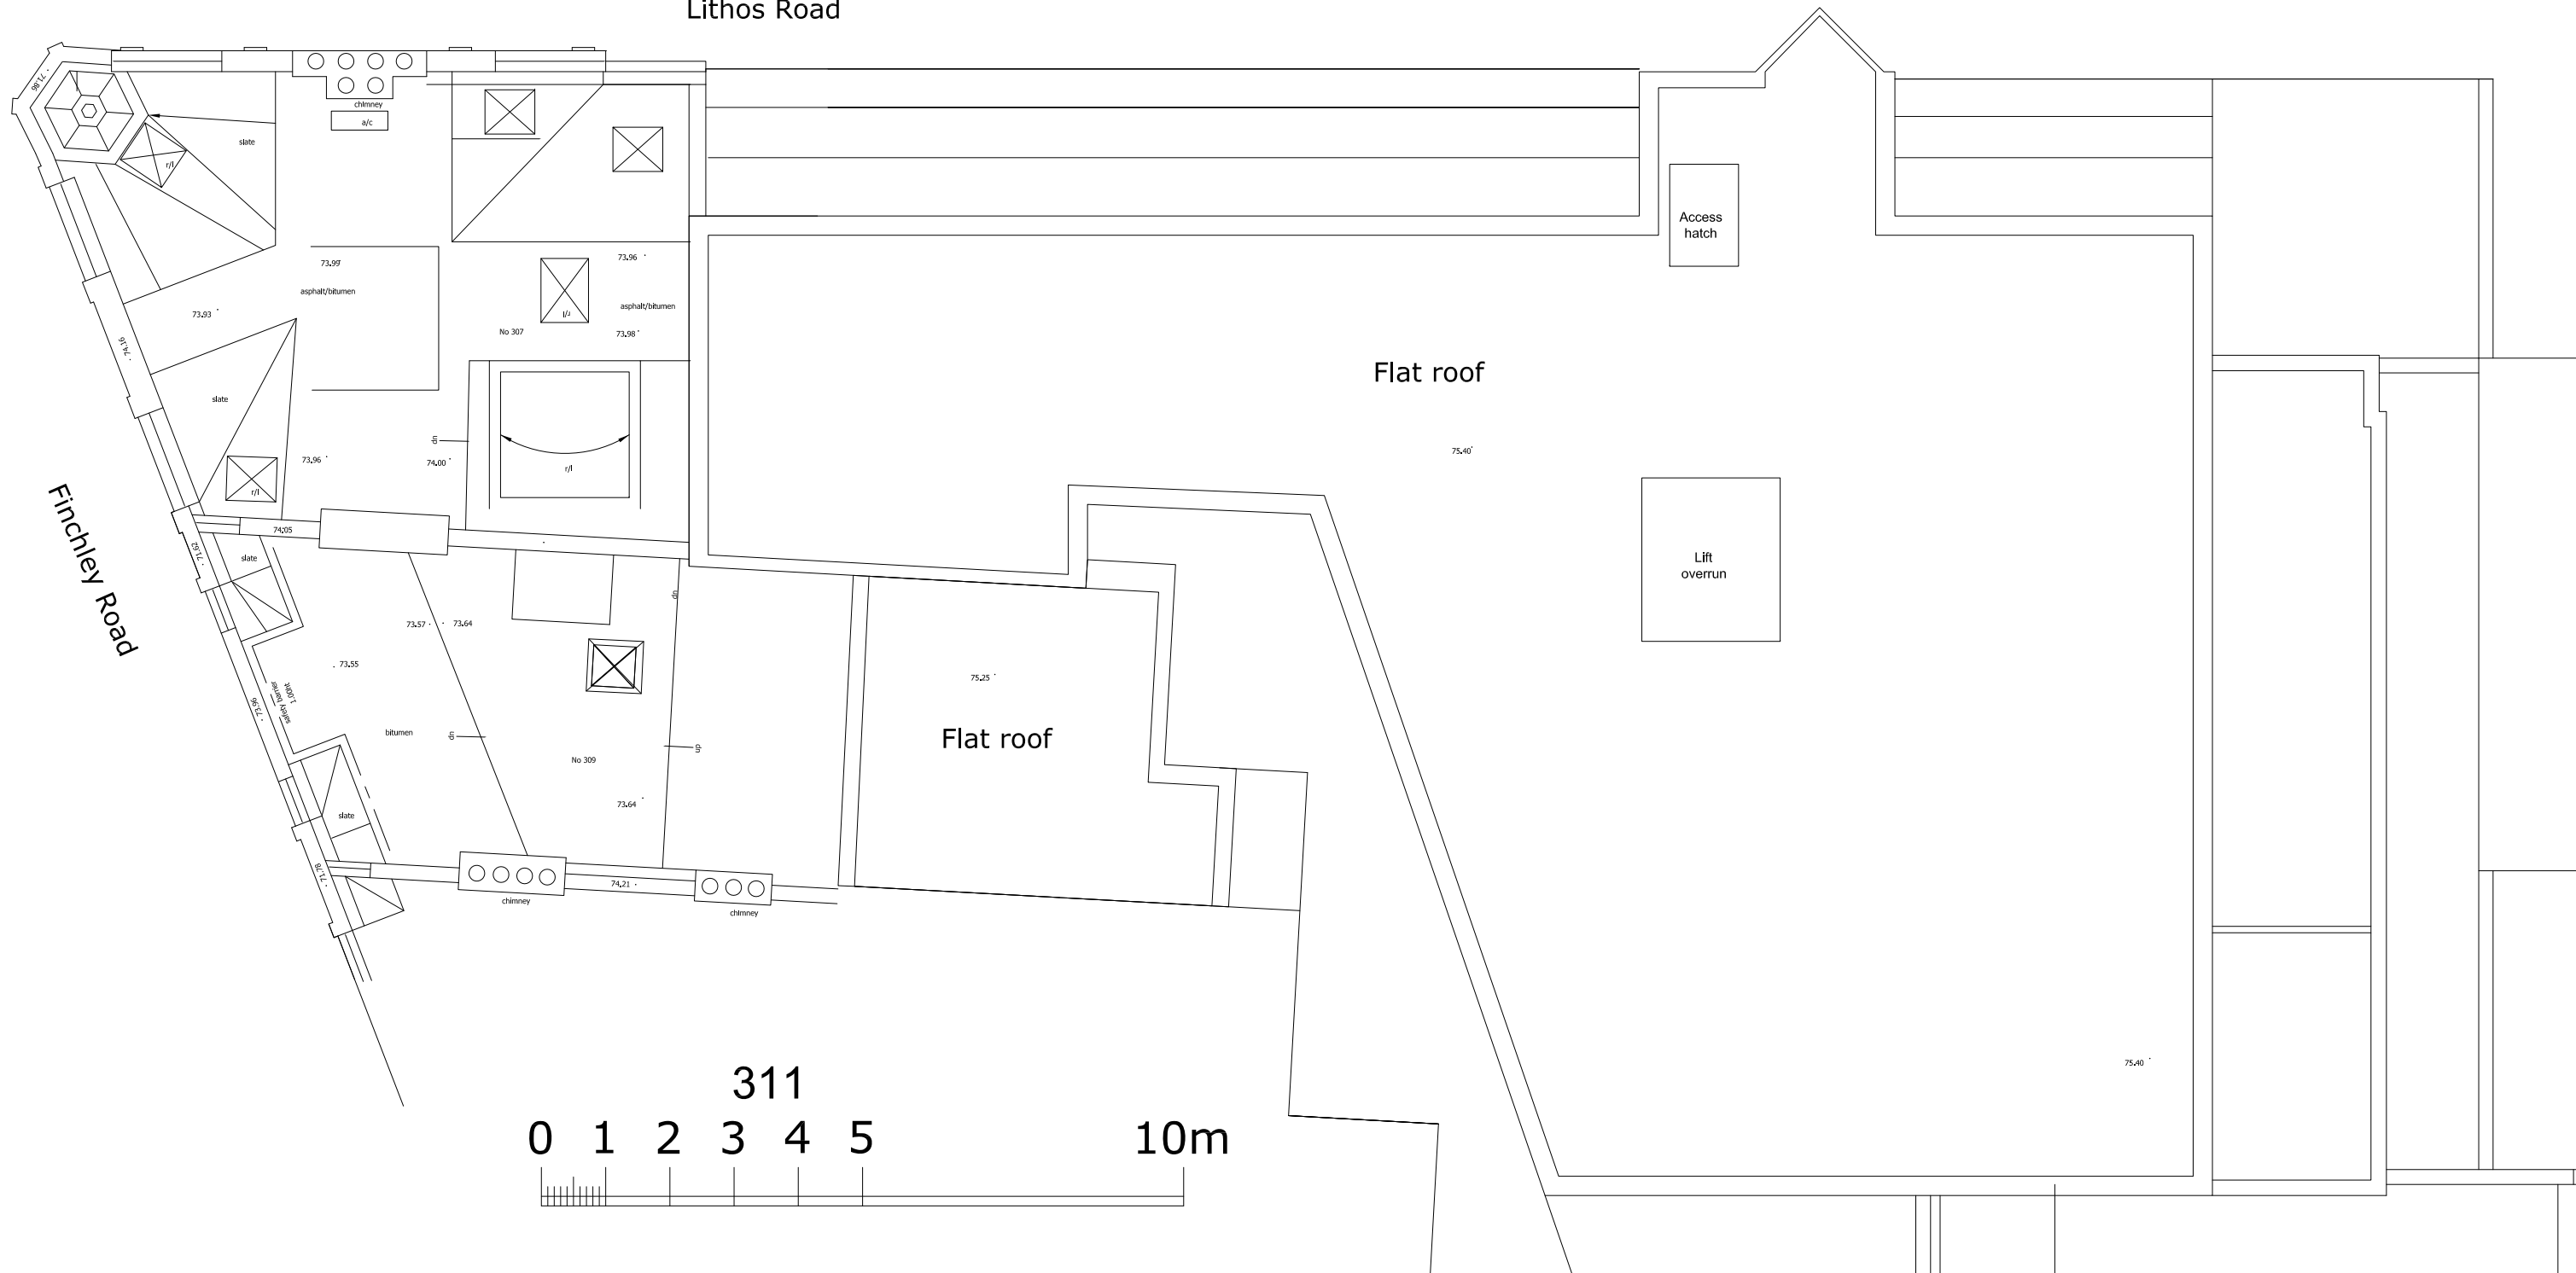

Lithos Road

Finchley Road

2a

307&309 Finchley Road, London NW3 - Proposed Roof Plan

Issue	Planning
ad design concepts	
Project	307&309 Finchley Road
Drawing Title:	Proposed roof plan
Drawing Number:	69-106
Revision:	
Date:	July 2017
Scale:	1:100@A3; 1:50@A1
<small>ad design concepts Ltd • 33 Granary Gardens, London NW2 1JH • www.ad-design-concepts.co.uk • Tel: 0208295043 • Fax: 02084051424 • Email: info@ad-design-concepts.co.uk</small>	