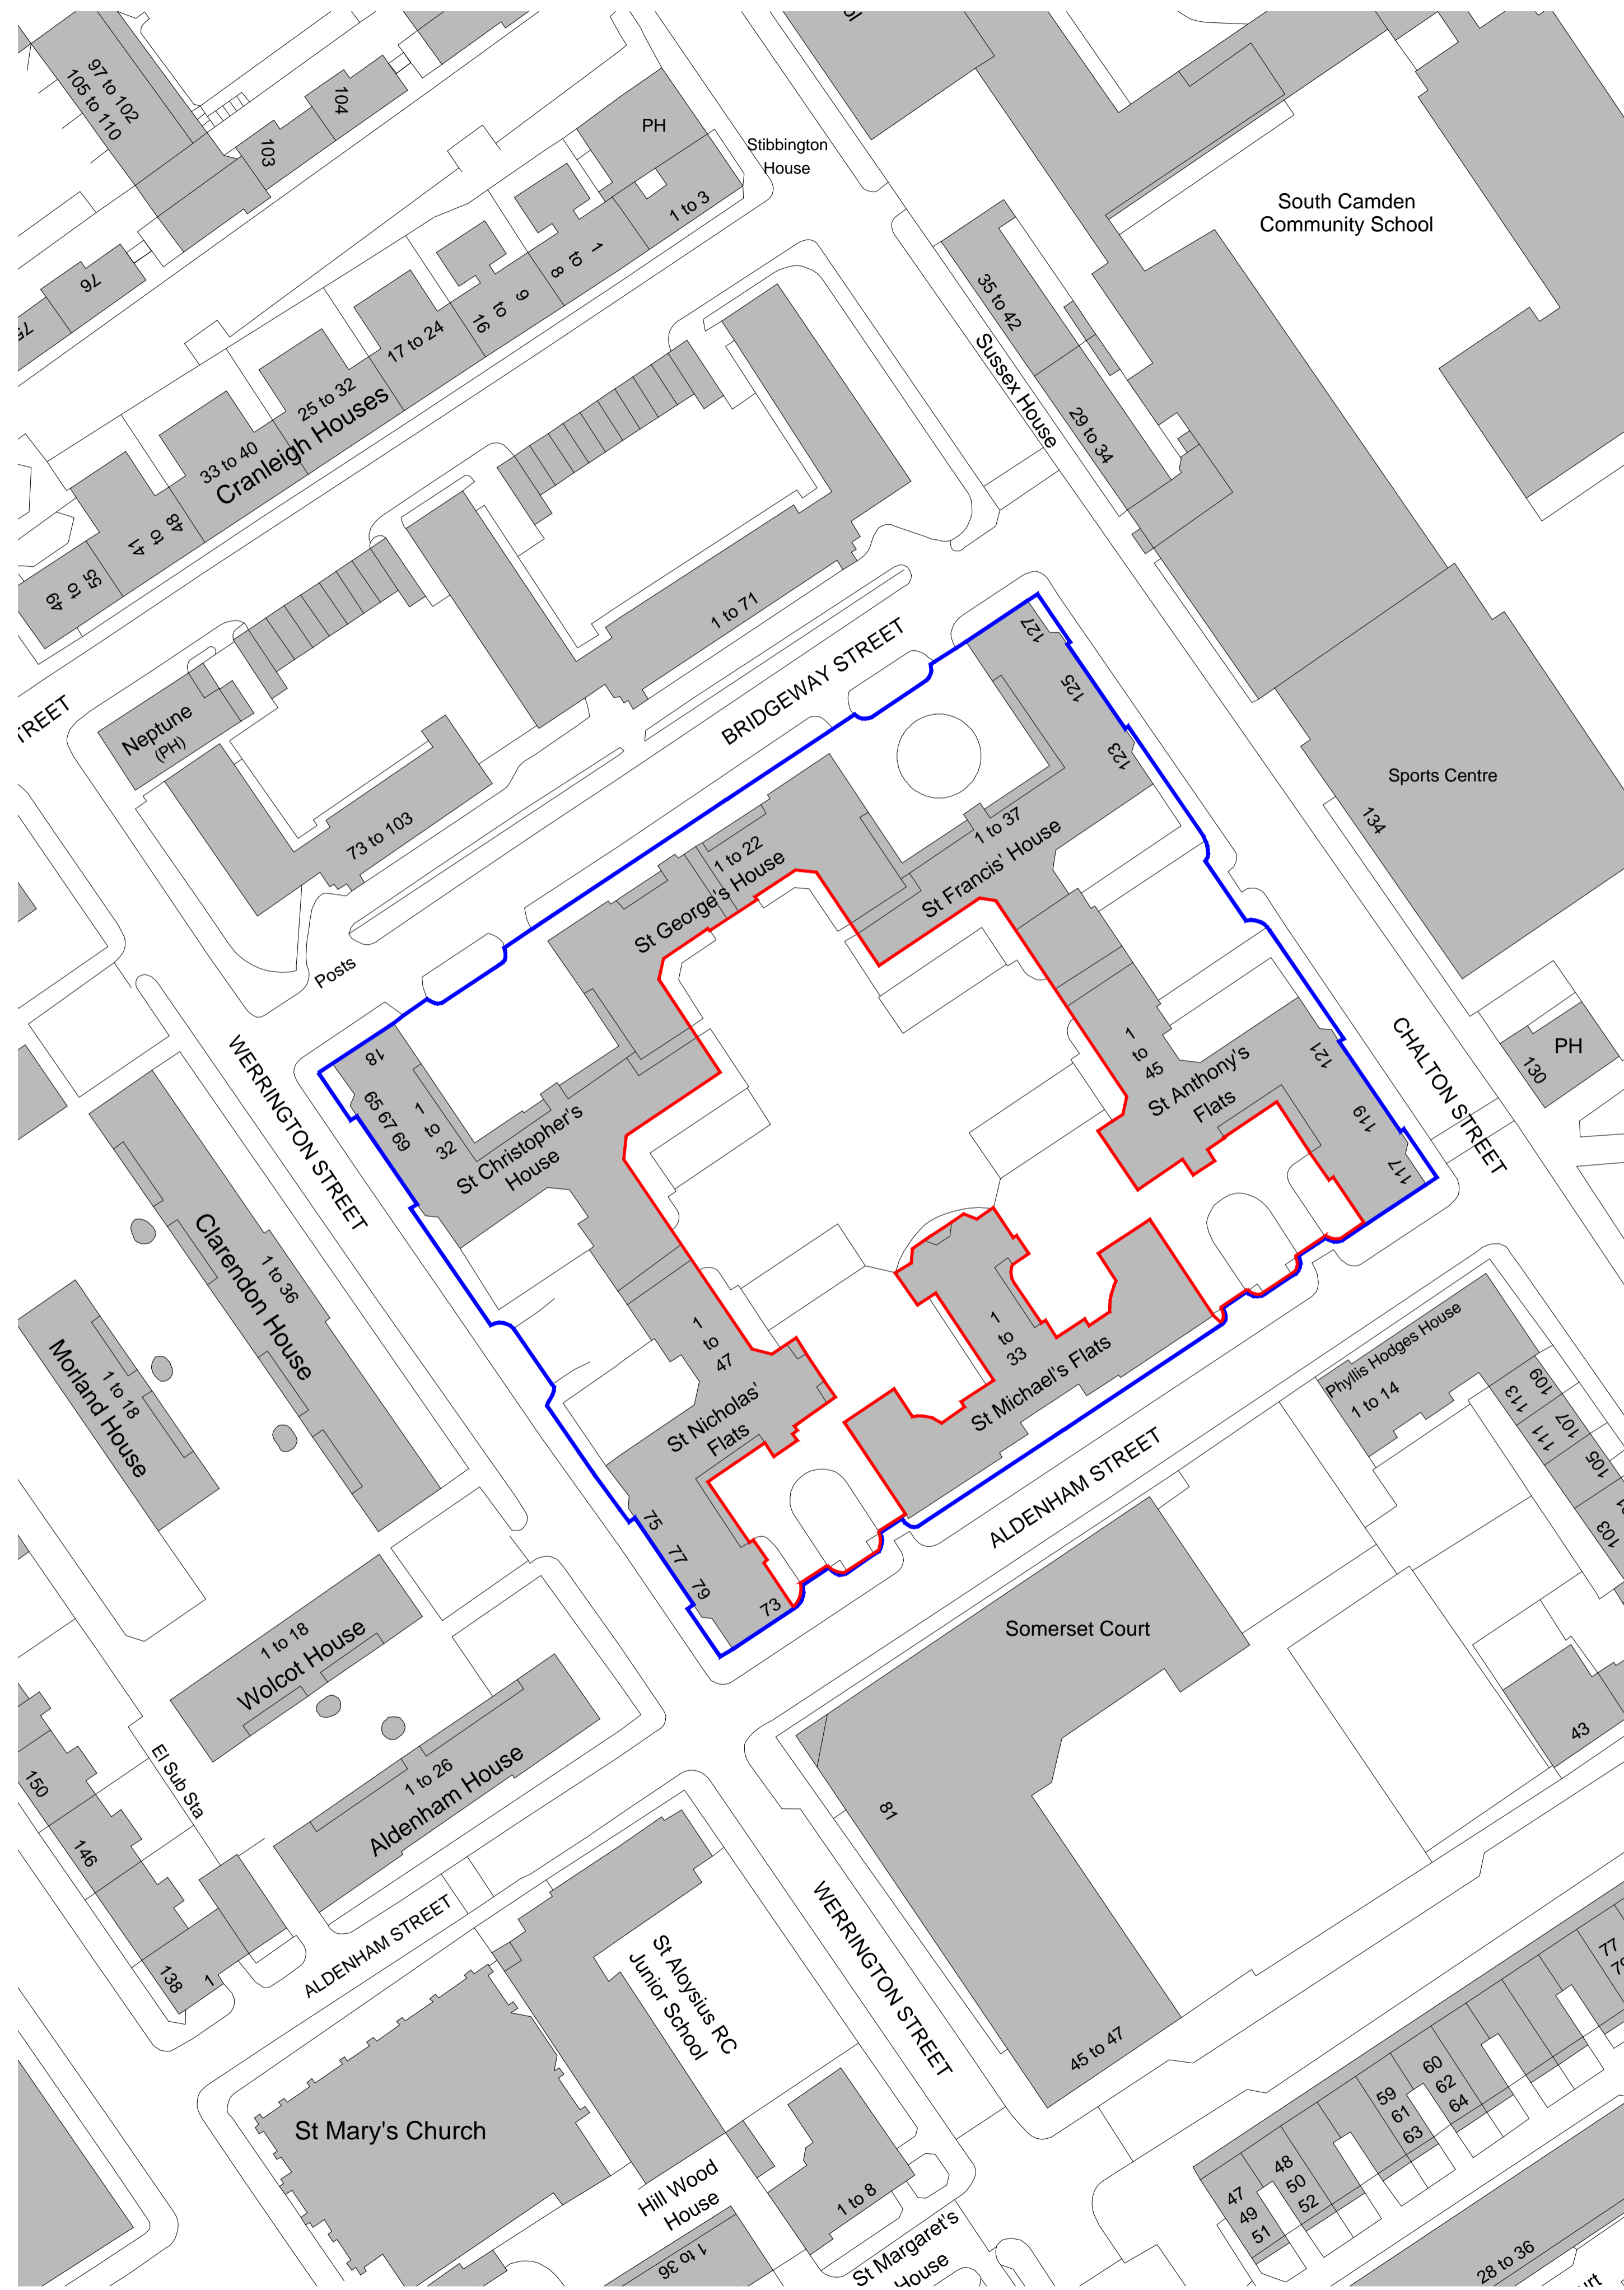

SCALE 1:500 @ A1

Amendments

DO NOT SCALE FOR CONSTRUCTION

STUDIOS 1 & 2
OLD KINGS HEAD COURT
11 HIGH STREET
DORKING
SURREY RH4 1AR
T 01306 887070
F 01306 876716
admin@bpg.co.uk
www.bpg.co.uk

BUILDING SURVEYING
ARCHITECTURE
PROJECT MANAGEMENT
QUANTITY SURVEYING

PROJECT
SIDNEY ESTATE LANDSCAPING

CLIENT
ORIGIN HOUSING

DATE
AUGUST 2017

DRAWN RMC CHECKED CB

SCALE 1:500 @ A1 FOR PLANNING
1:1250 @ A1

TITLE
SITE LOCATION PLAN

DRAWING NO. 3882/PL00 REV *