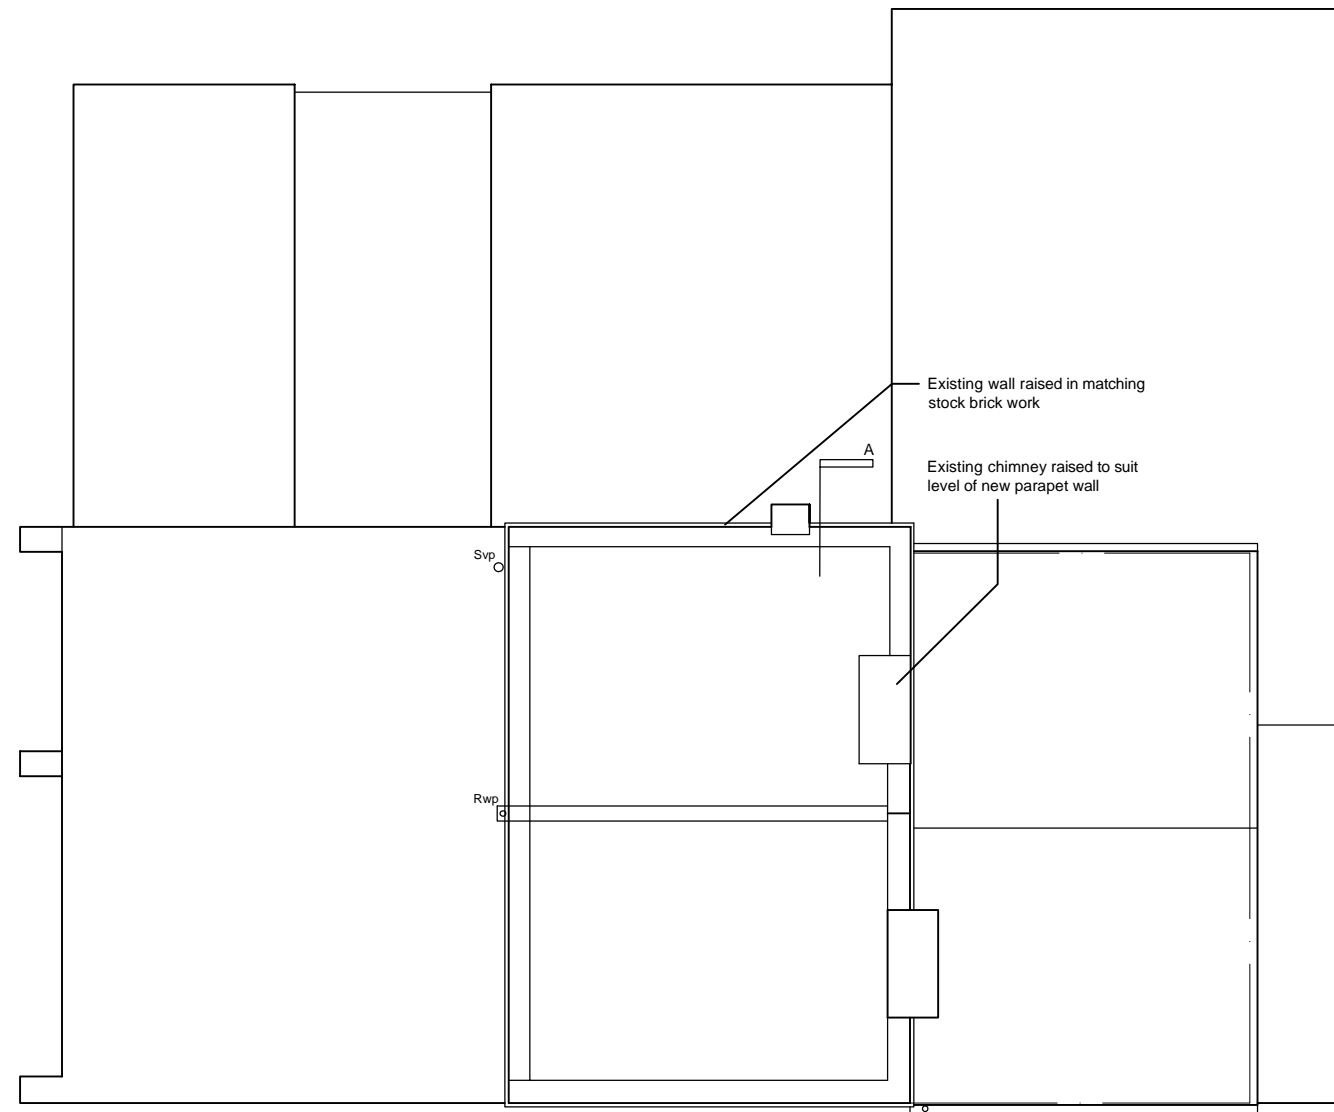

Proposed: second floor plan

Proposed: roof plan

revision	england architecture 28A Lower Marsh London SE1 7RG tel. 020 7928 3456		project 2 Charles Place London. NW1 2HW
	file no. 190.Planning.01 dwg status 31.08.17 Planning		title Proposed: Second floor & roof plans
project no. 190		1:100 @ A3	scale
dwg. no Proposed.02			