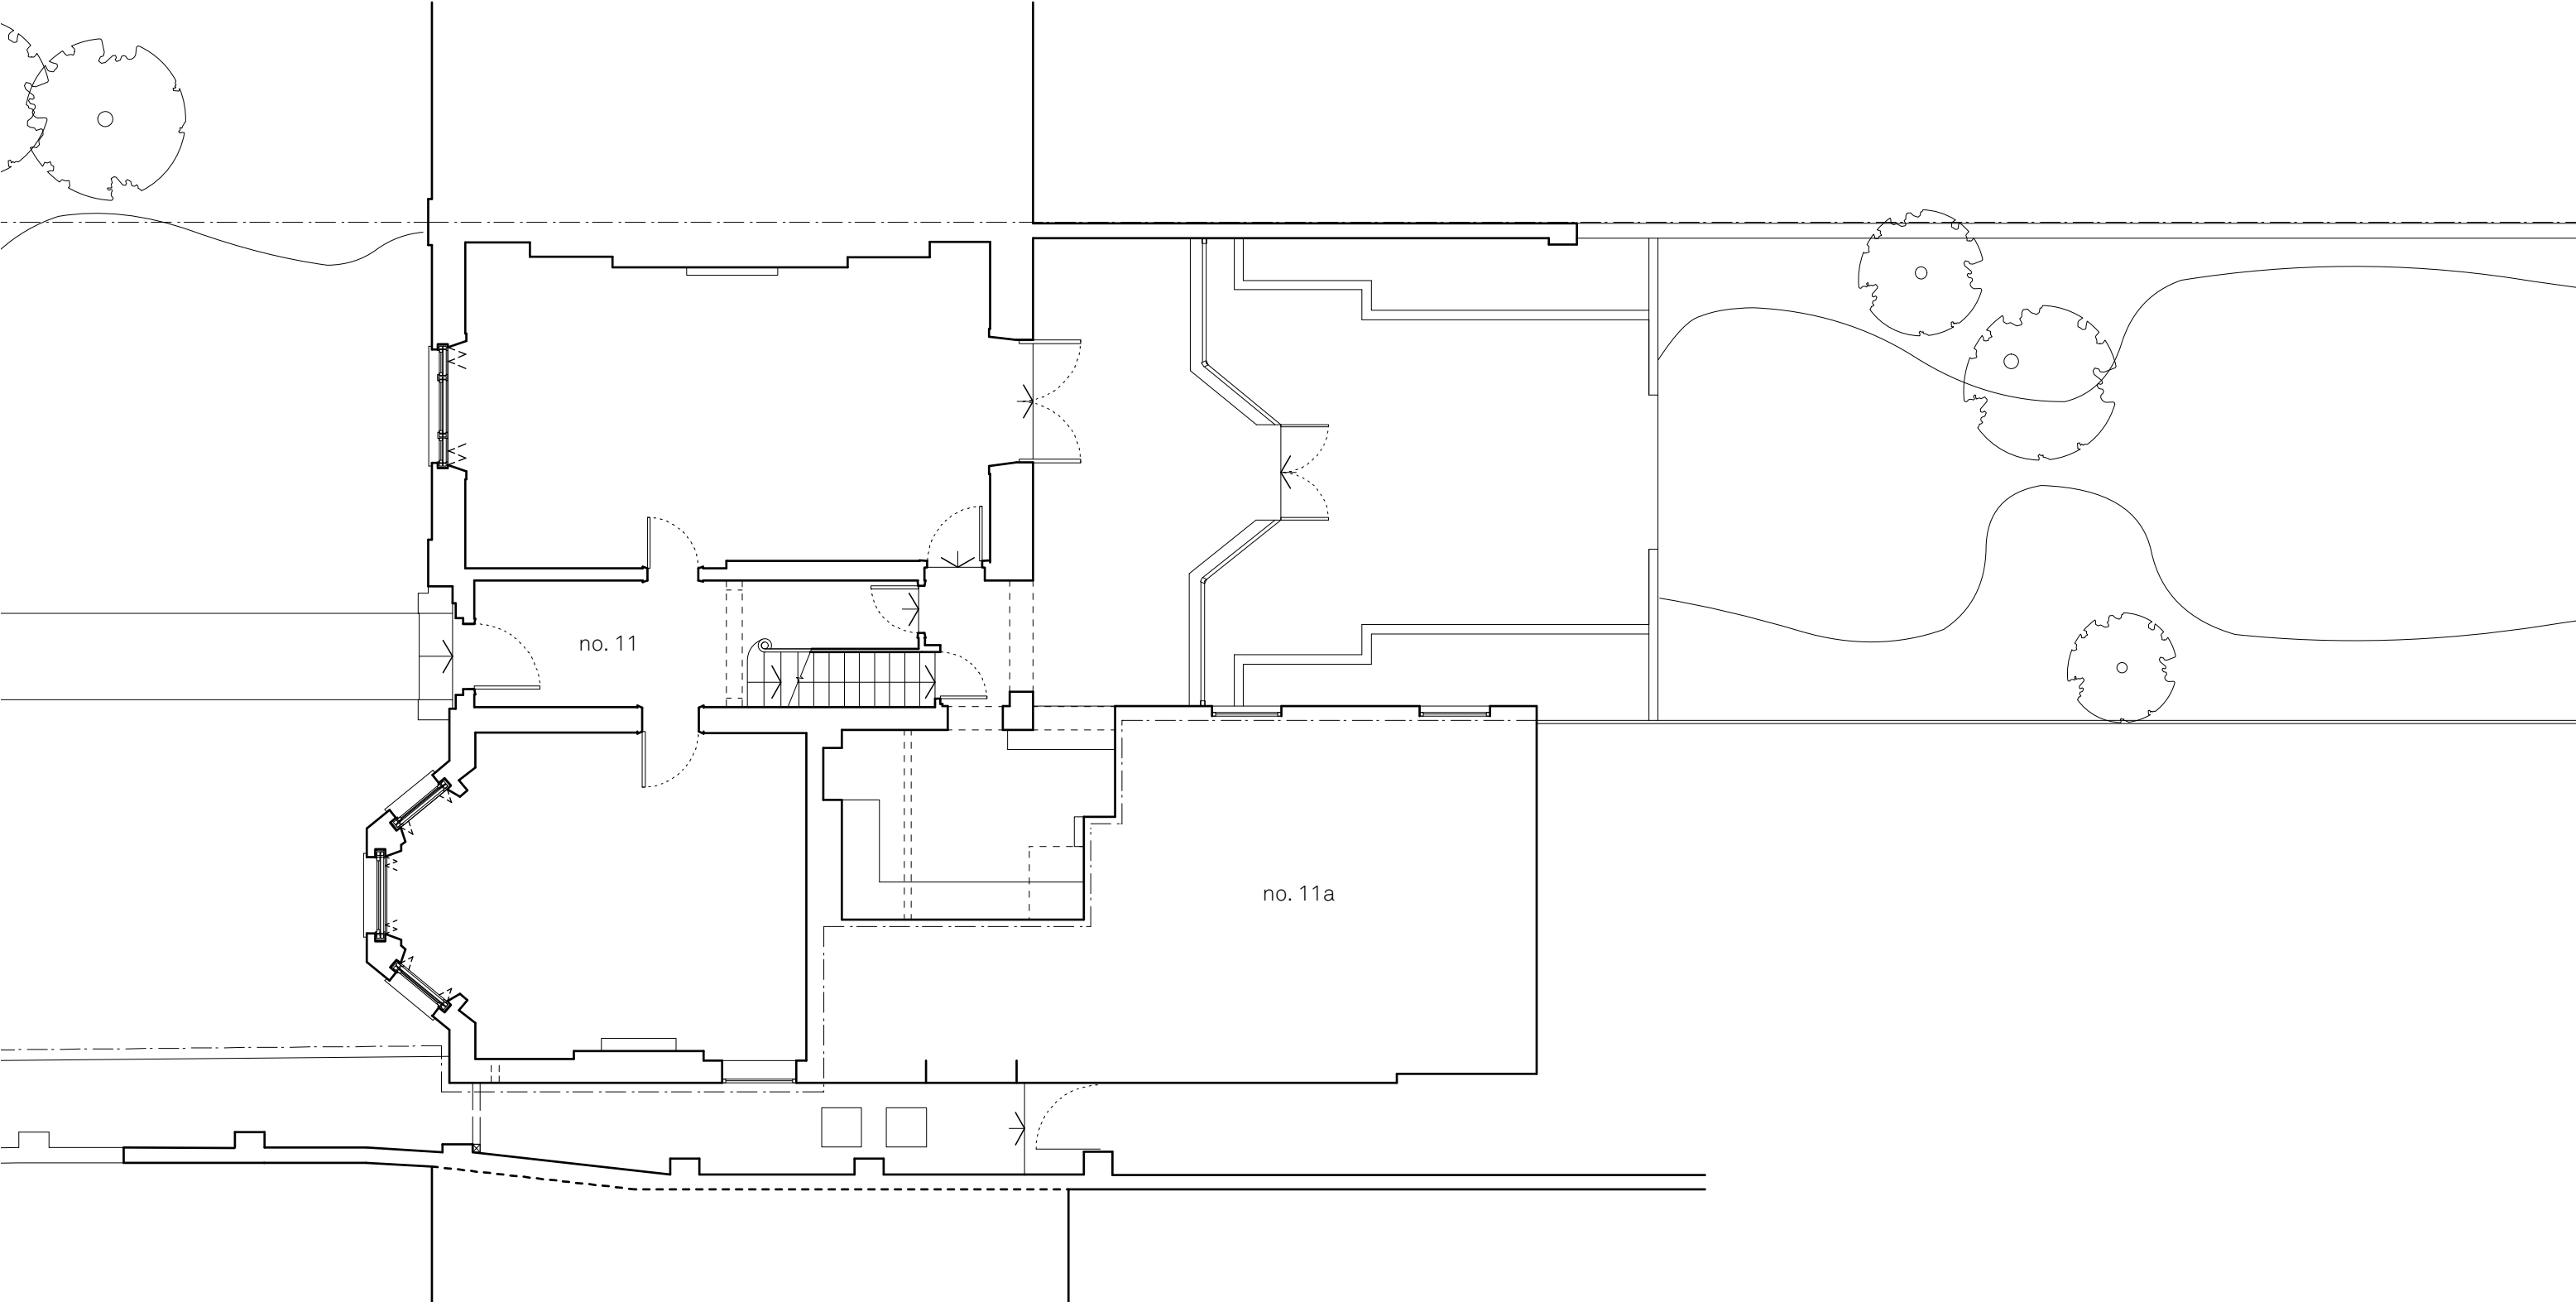

© Crown copyright and database rights 2016 OS 100035409  
Reproduction in whole or in part is prohibited  
without the permission of Ordnance Survey.

**UNIONARCHITECTS**  
1522 . 101      Site Plan  
rev /            11 Highgate West Hill, N6 6JR  
1:200 @A3

UNIONARCHITECTS

1522 . 102 Existing Block Plan  
rev \_ 11 Highgate West Hill, N6 6JR  
1:100 @ A3