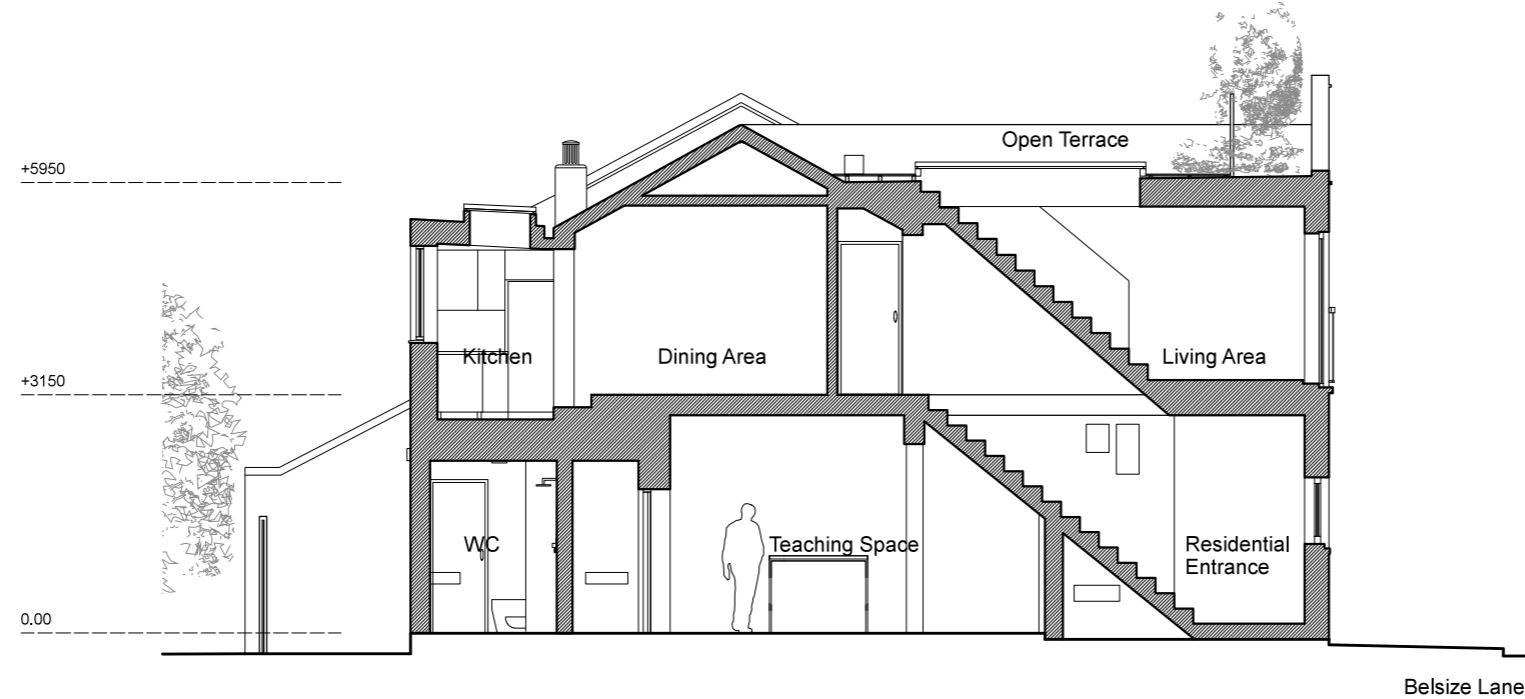

NOTES

DO NOT SCALE FROM THIS DRAWING EXCEPT FOR THE PURPOSES OF PLANNING AND BUILDING REGULATIONS. ALL DIMENSIONS TO BE CHECKED ON SITE.

SECTION A-A

SECTION B-B

REVISION:

PROJECT TITLE

67 BELSIZE LANE

AURAA
STUDIO

www.auraa.studio

info@auraa.studio

1A Chalk Farm Parade

London NW3 2BN

TITLE

SECTIONS A-A AND B-B
AS EXISTING

DATE

28.08.2017

SCALE

1/100 @ A3

DRAWN

LC / RL

STATUS

INFORMATION

DRG No

1736_EX_200