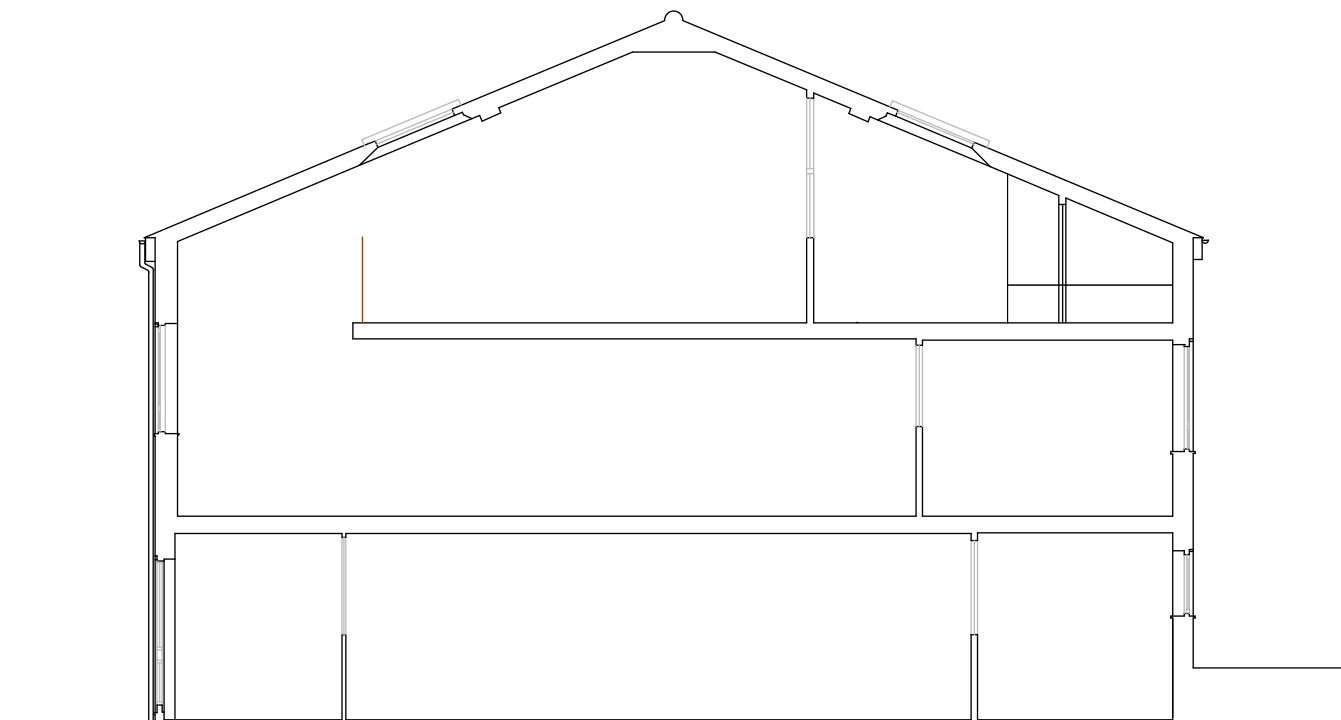

Notes

**GA ELEVATION -
EXISTING FRONT ELEVATION**
SCALE: 1:100 @ A3

**GA ELEVATION -
EXISTING REAR ELEVATION**
SCALE: 1:100 @ A3

**GA SECTION AA -
EXISTING**
SCALE: 1:100 @ A3

Project	085_2 Torriano Mews
Client	EMMARENTIA INVESTMENTS Limited
Drawing Title	EXISTING LAYOUT - FRONT AND REAR ELEVATIONS AND SECTION AA
Scale	1:100 @ A3
Date Created	21.06.17
Drawing Number	TRS085_Planning_EX_01