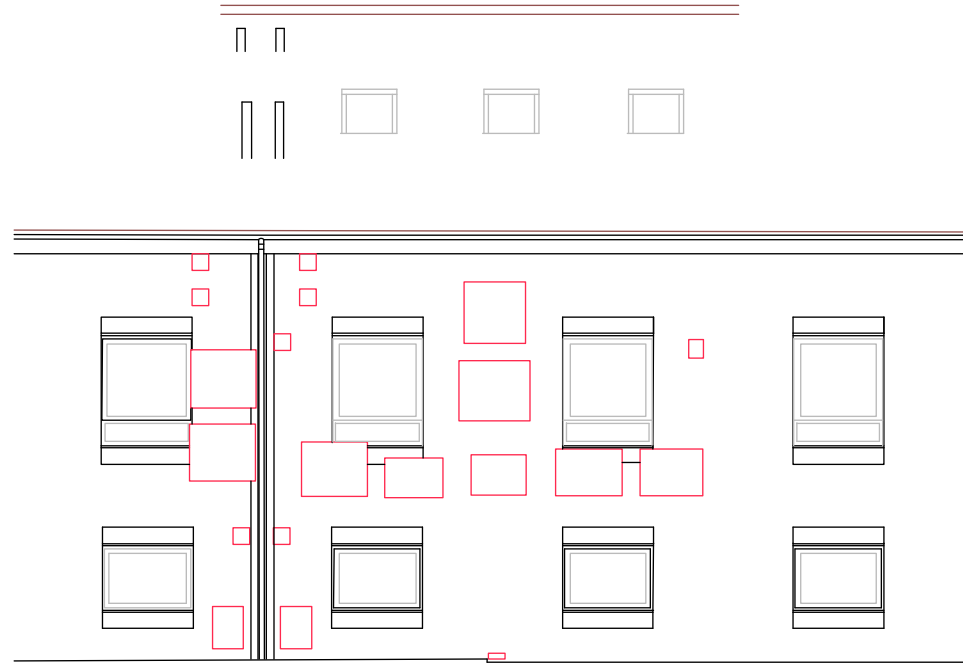

Notes

**GA ELEVATION -
EXISTING FRONT ELEVATION**
SCALE: 1:100 @ A3

**GA ELEVATION -
EXISTING REAR ELEVATION**
SCALE: 1:100 @ A3

**GA SECTION AA -
EXISTING**
SCALE: 1:100 @ A3

Project	085_2 Torriano Mews
Client	EMMARENTIA INVESTMENTS Limited
Drawing Title	EXISTING LAYOUT - FRONT AND REAR ELEVATIONS AND SECTION AA
Scale	1:100 @ A3
Date Created	21.06.17
Drawing Number	TRS085_Planning_EX_01