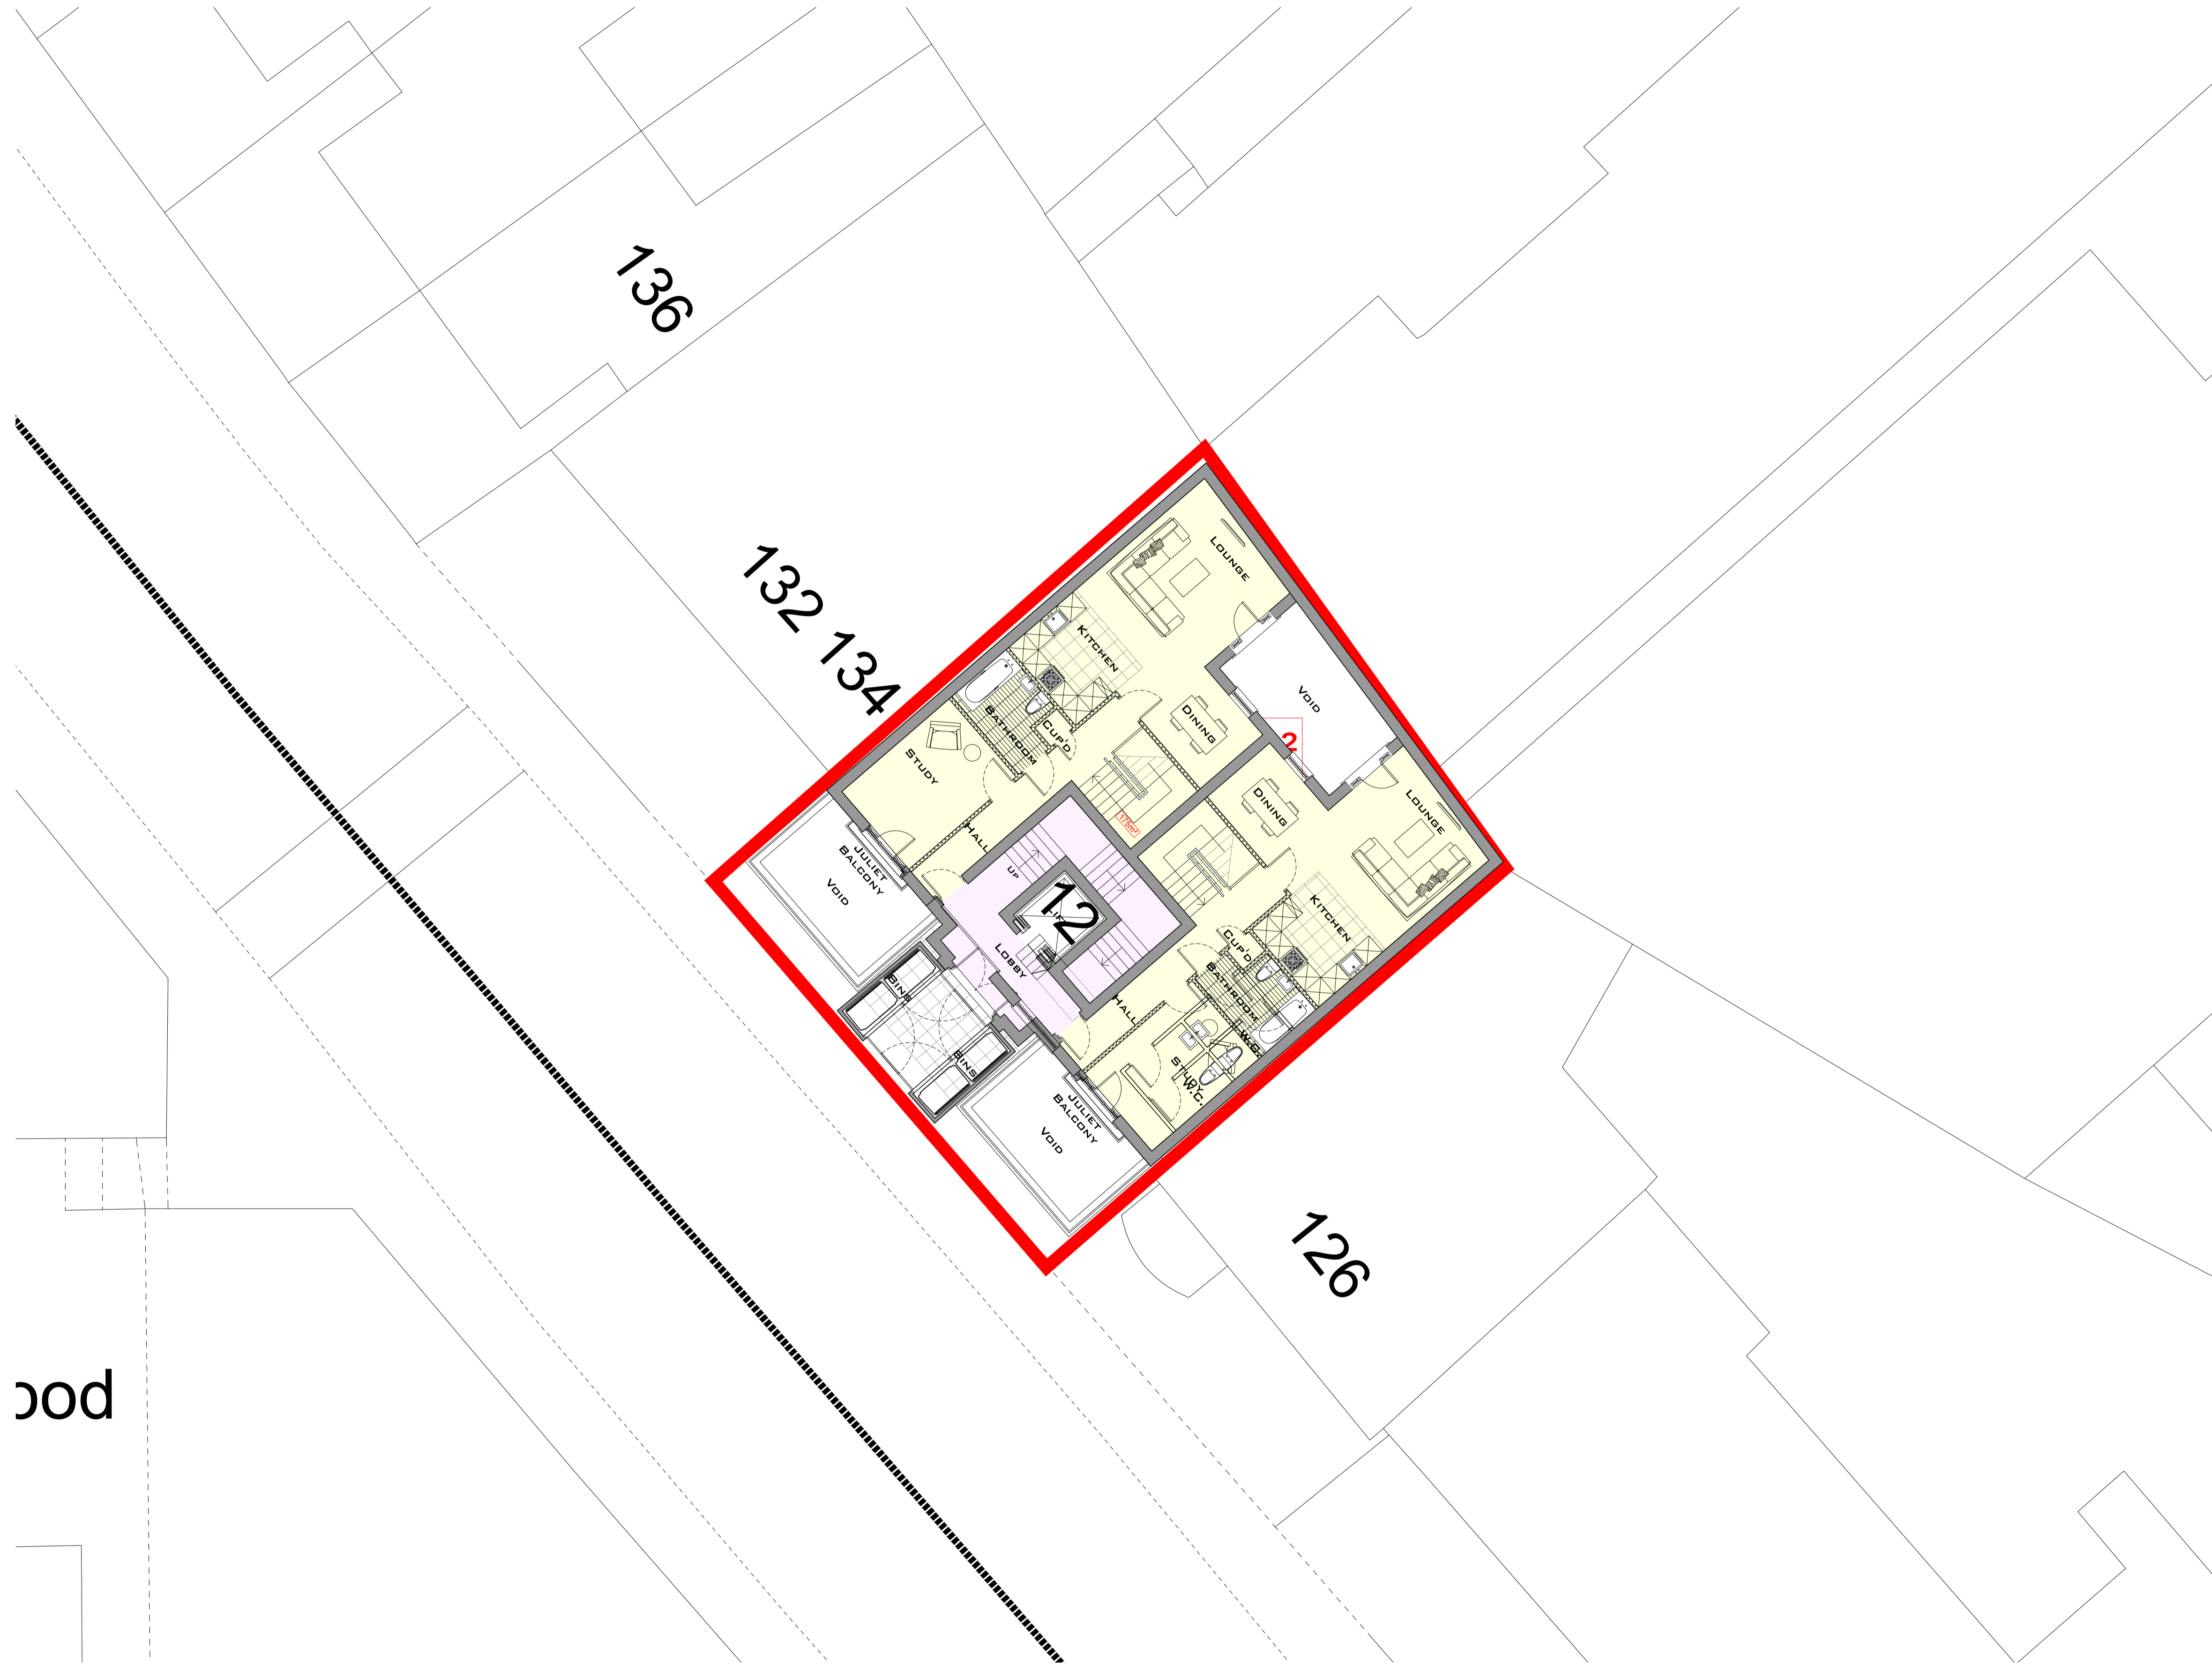

128-130 GRAFTON ROAD

KENTISH TOWN, LONDON

ood

Project 128-130 GRAFTON ROAD, KENTISH TOWN		Drawing number: 05	
Date	25.07.2017	PROPOSED	
Scale	1:100 @ A1	SITE LOCATION PLAN	