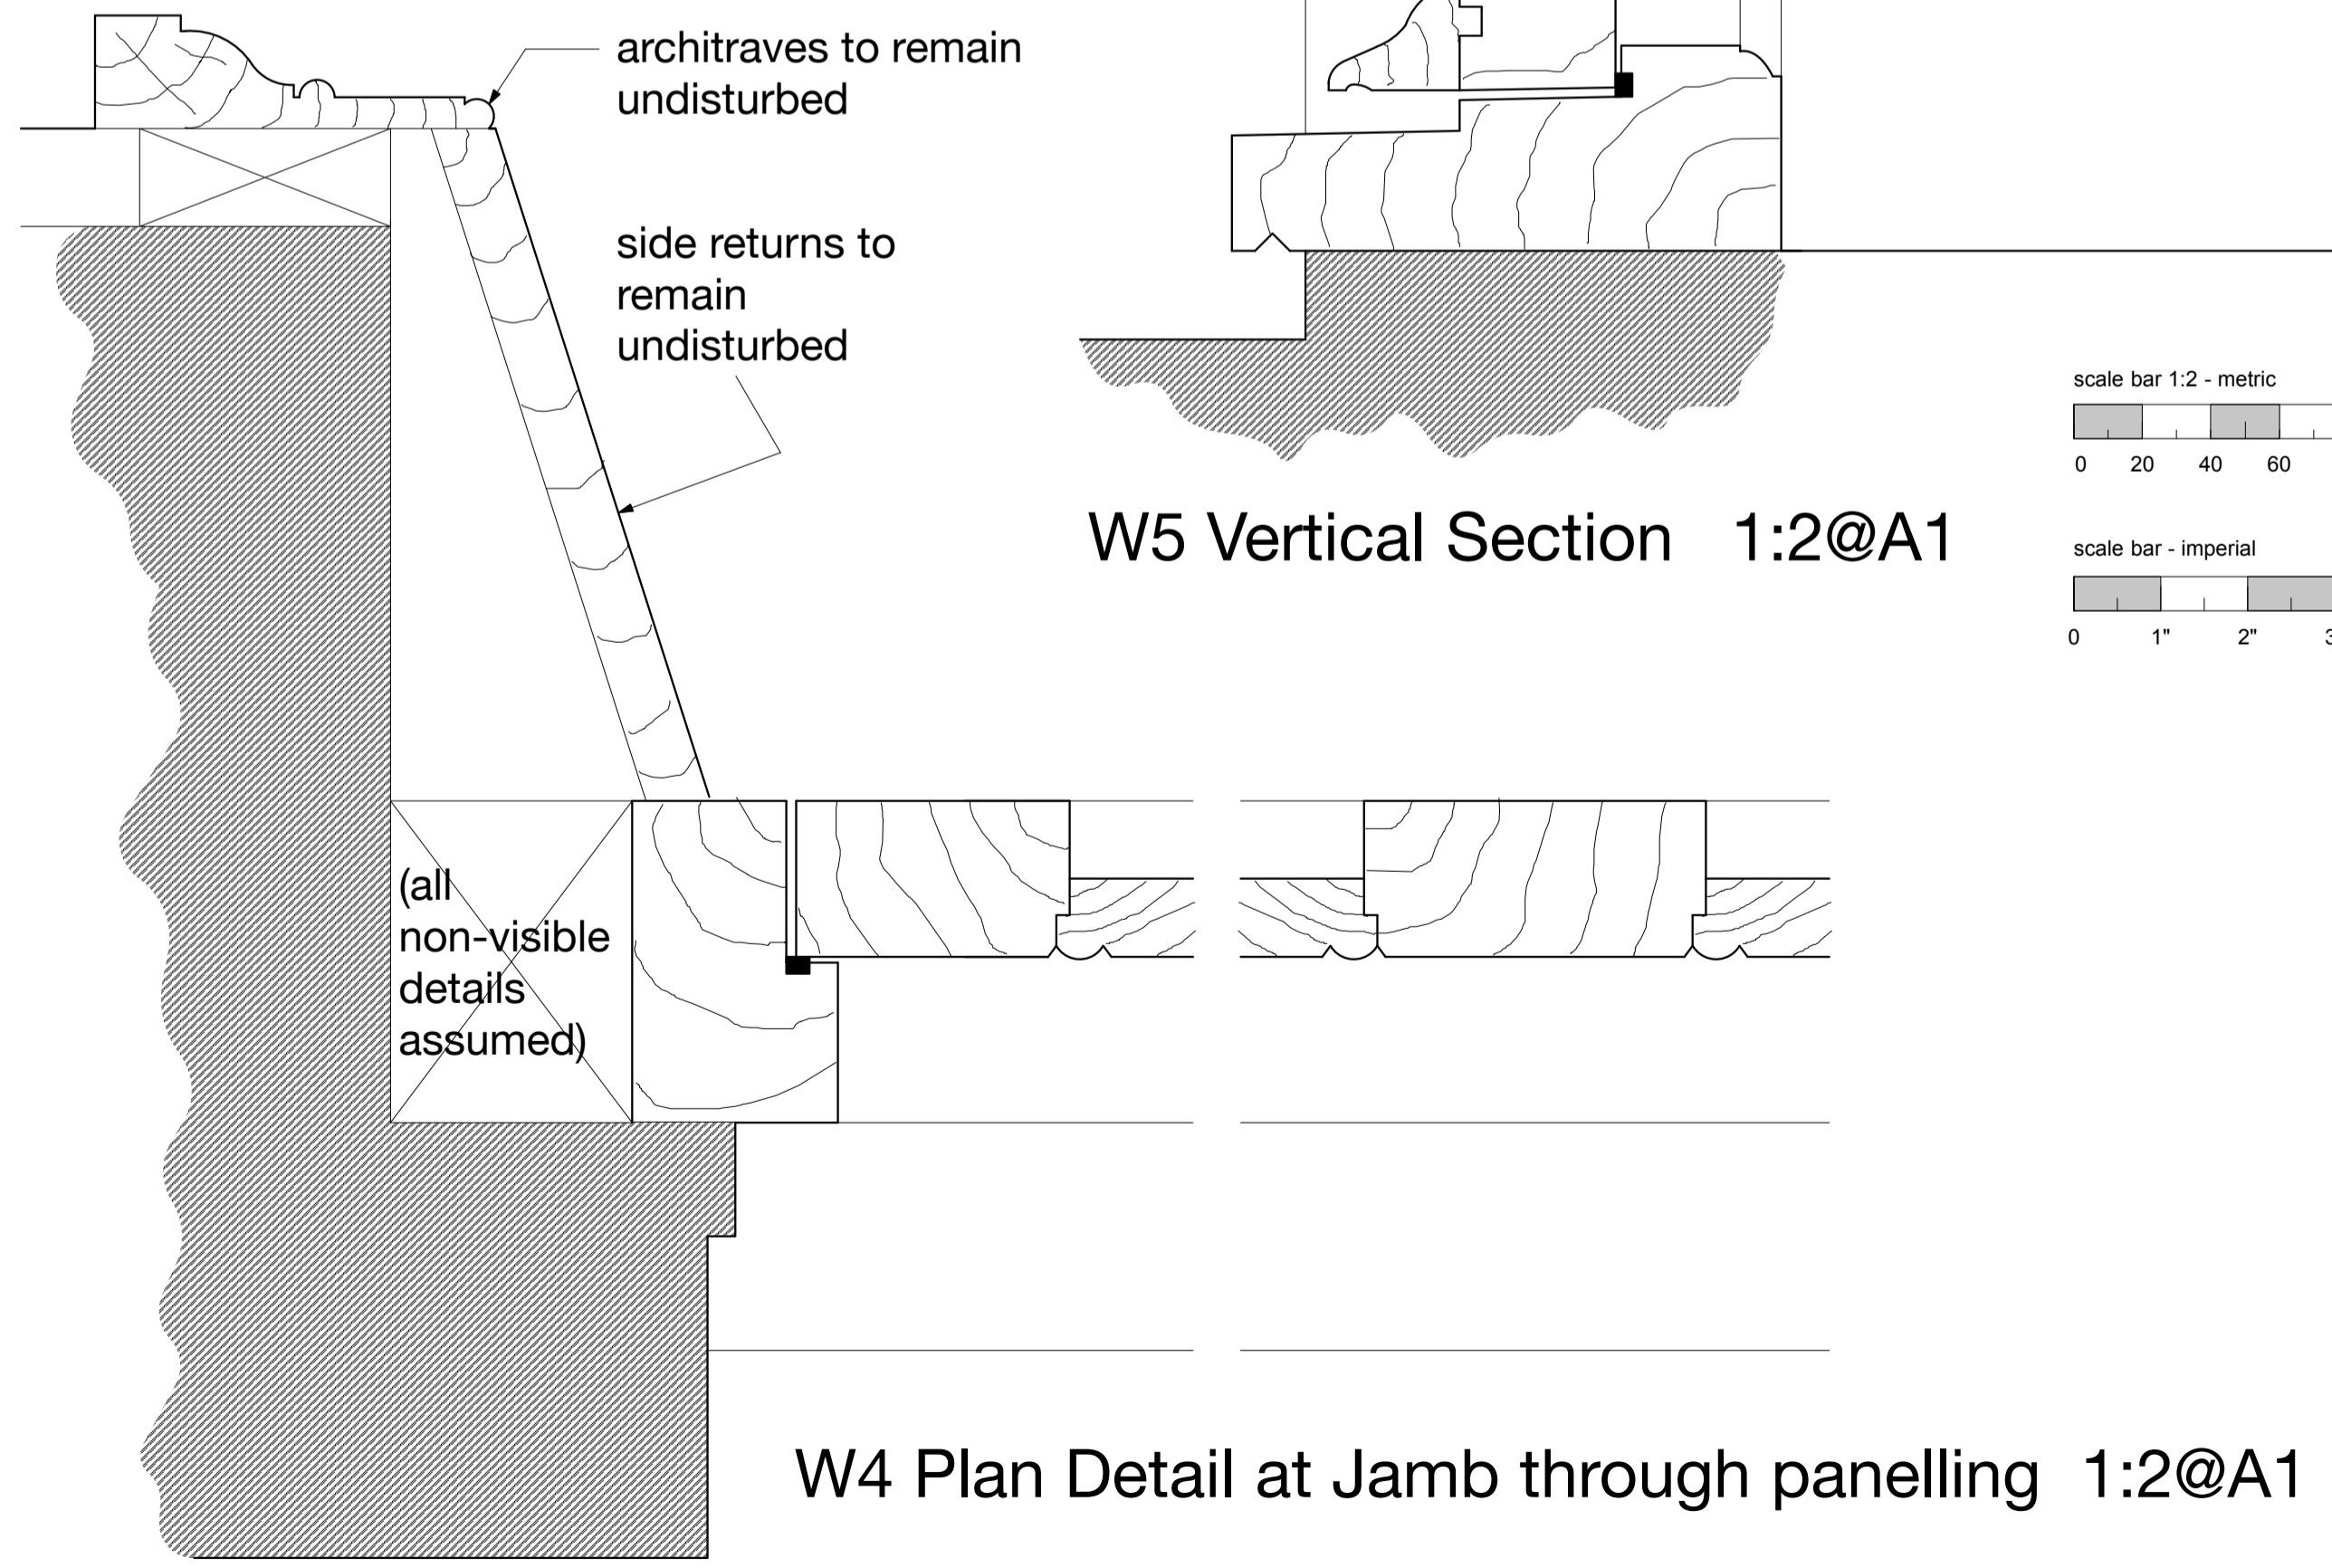

Elevations 1:10@A1

BROD WIGHT Architects
43 England's Lane -- London -- NW3 4YD
Flat 1, 12 Lyndhurst Gardens, London NW3 5NR
www.brodwight.co.uk office@brodwight.co.uk
Tel 020 7722 0810 This drawing is copyright
Drawing Title: Proposed External Doors Enlarged Details
Drawing Ref: 1060-AP08
Date: 21st August 2017 Scale: 1:2 + 1:10 @ A1