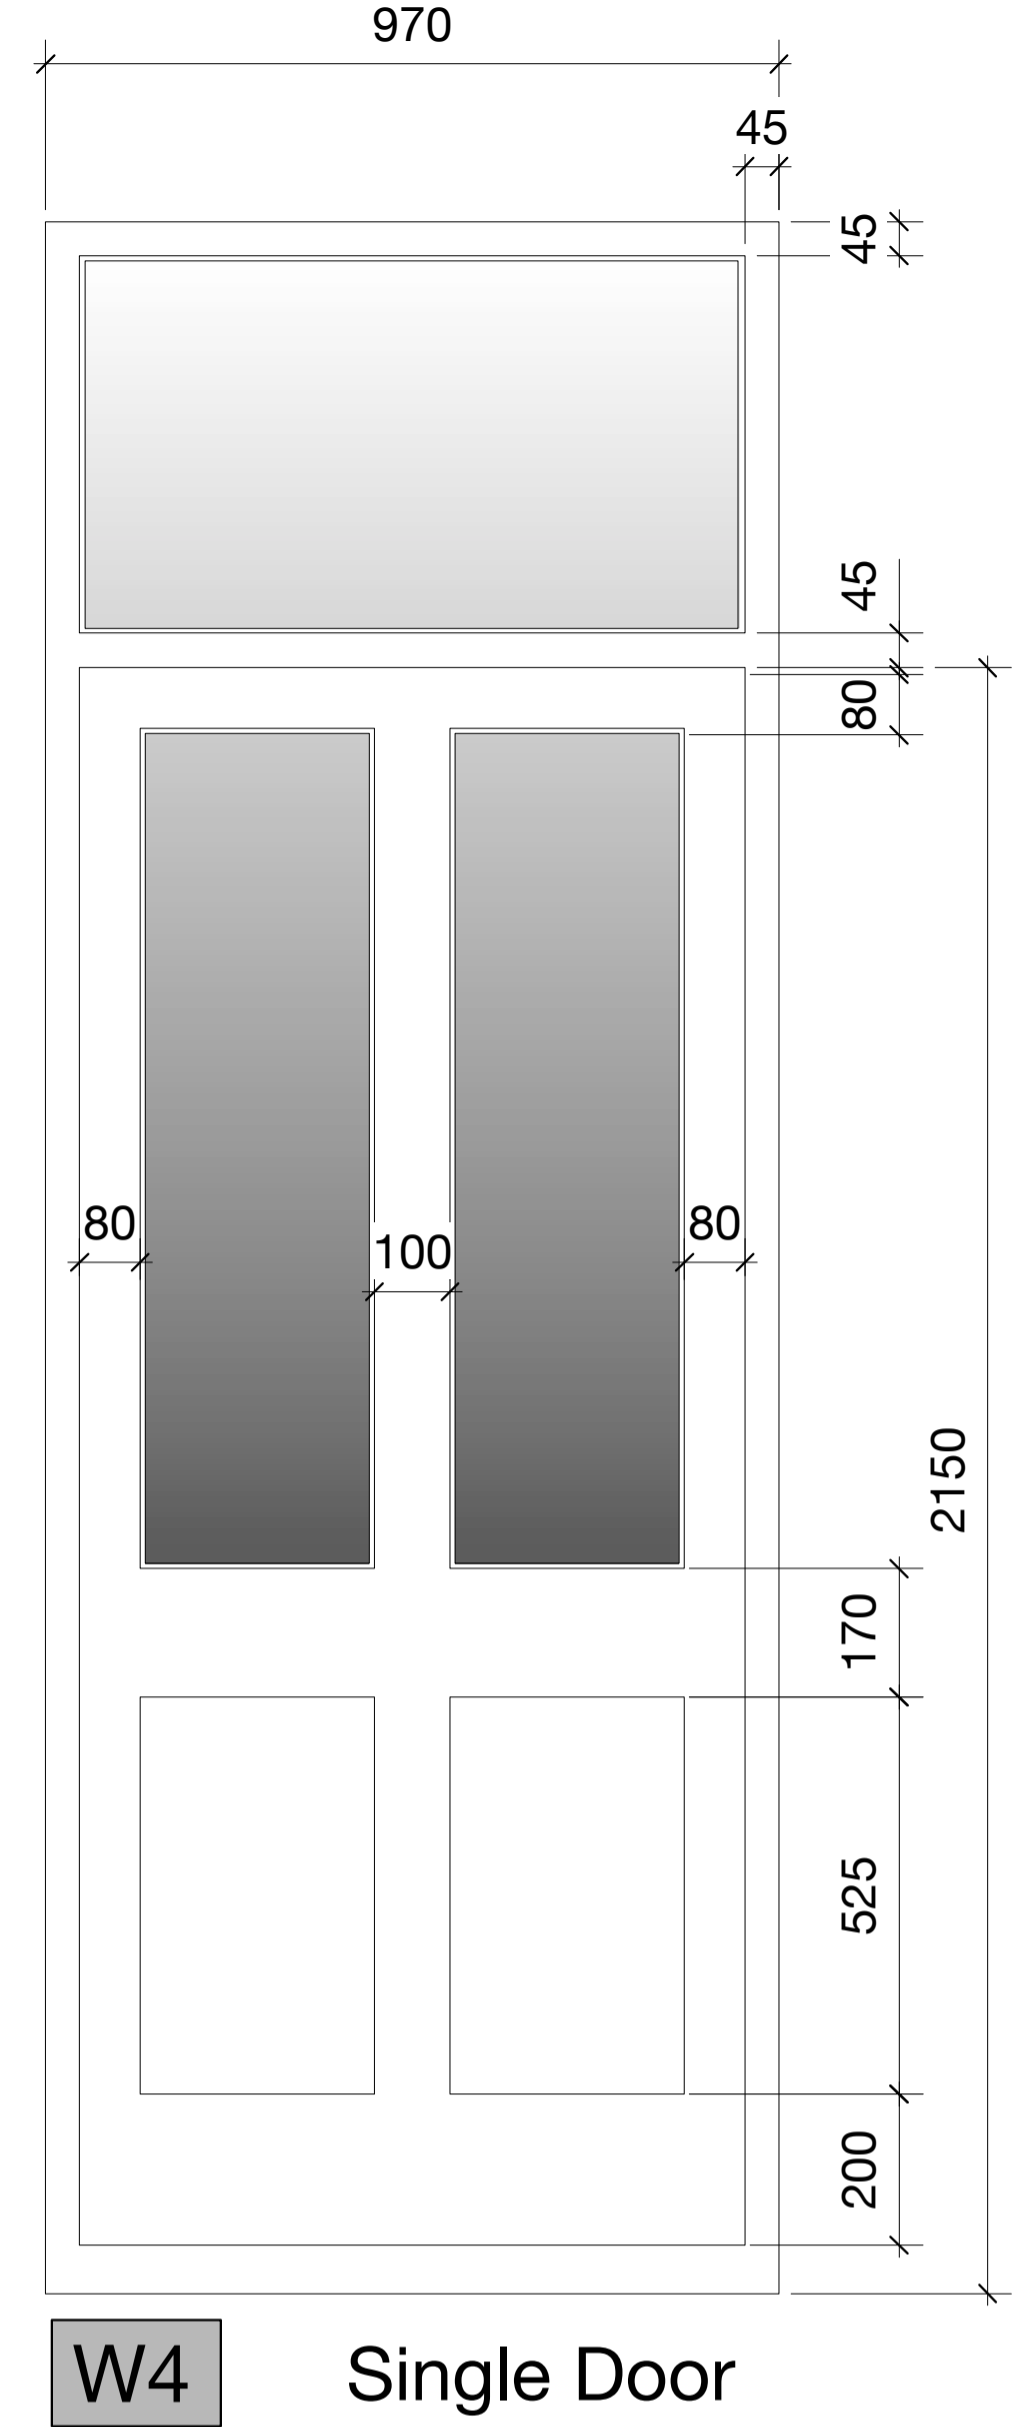

Elevations 1:10@A1

BROD WIGHT Architects
43 England's Lane -- London -- NW3 4YD
Flat 1, 12 Lyndhurst Gardens, London NW3 5NR
www.brodwight.co.uk office@brodwight.co.uk
Tel 020 7722 0810 This drawing is copyright
Drawing Title: Proposed External Doors Enlarged Details
Drawing Ref: 1060-AP08
Date: 21st August 2017 Scale: 1:2 + 1:10 @ A1