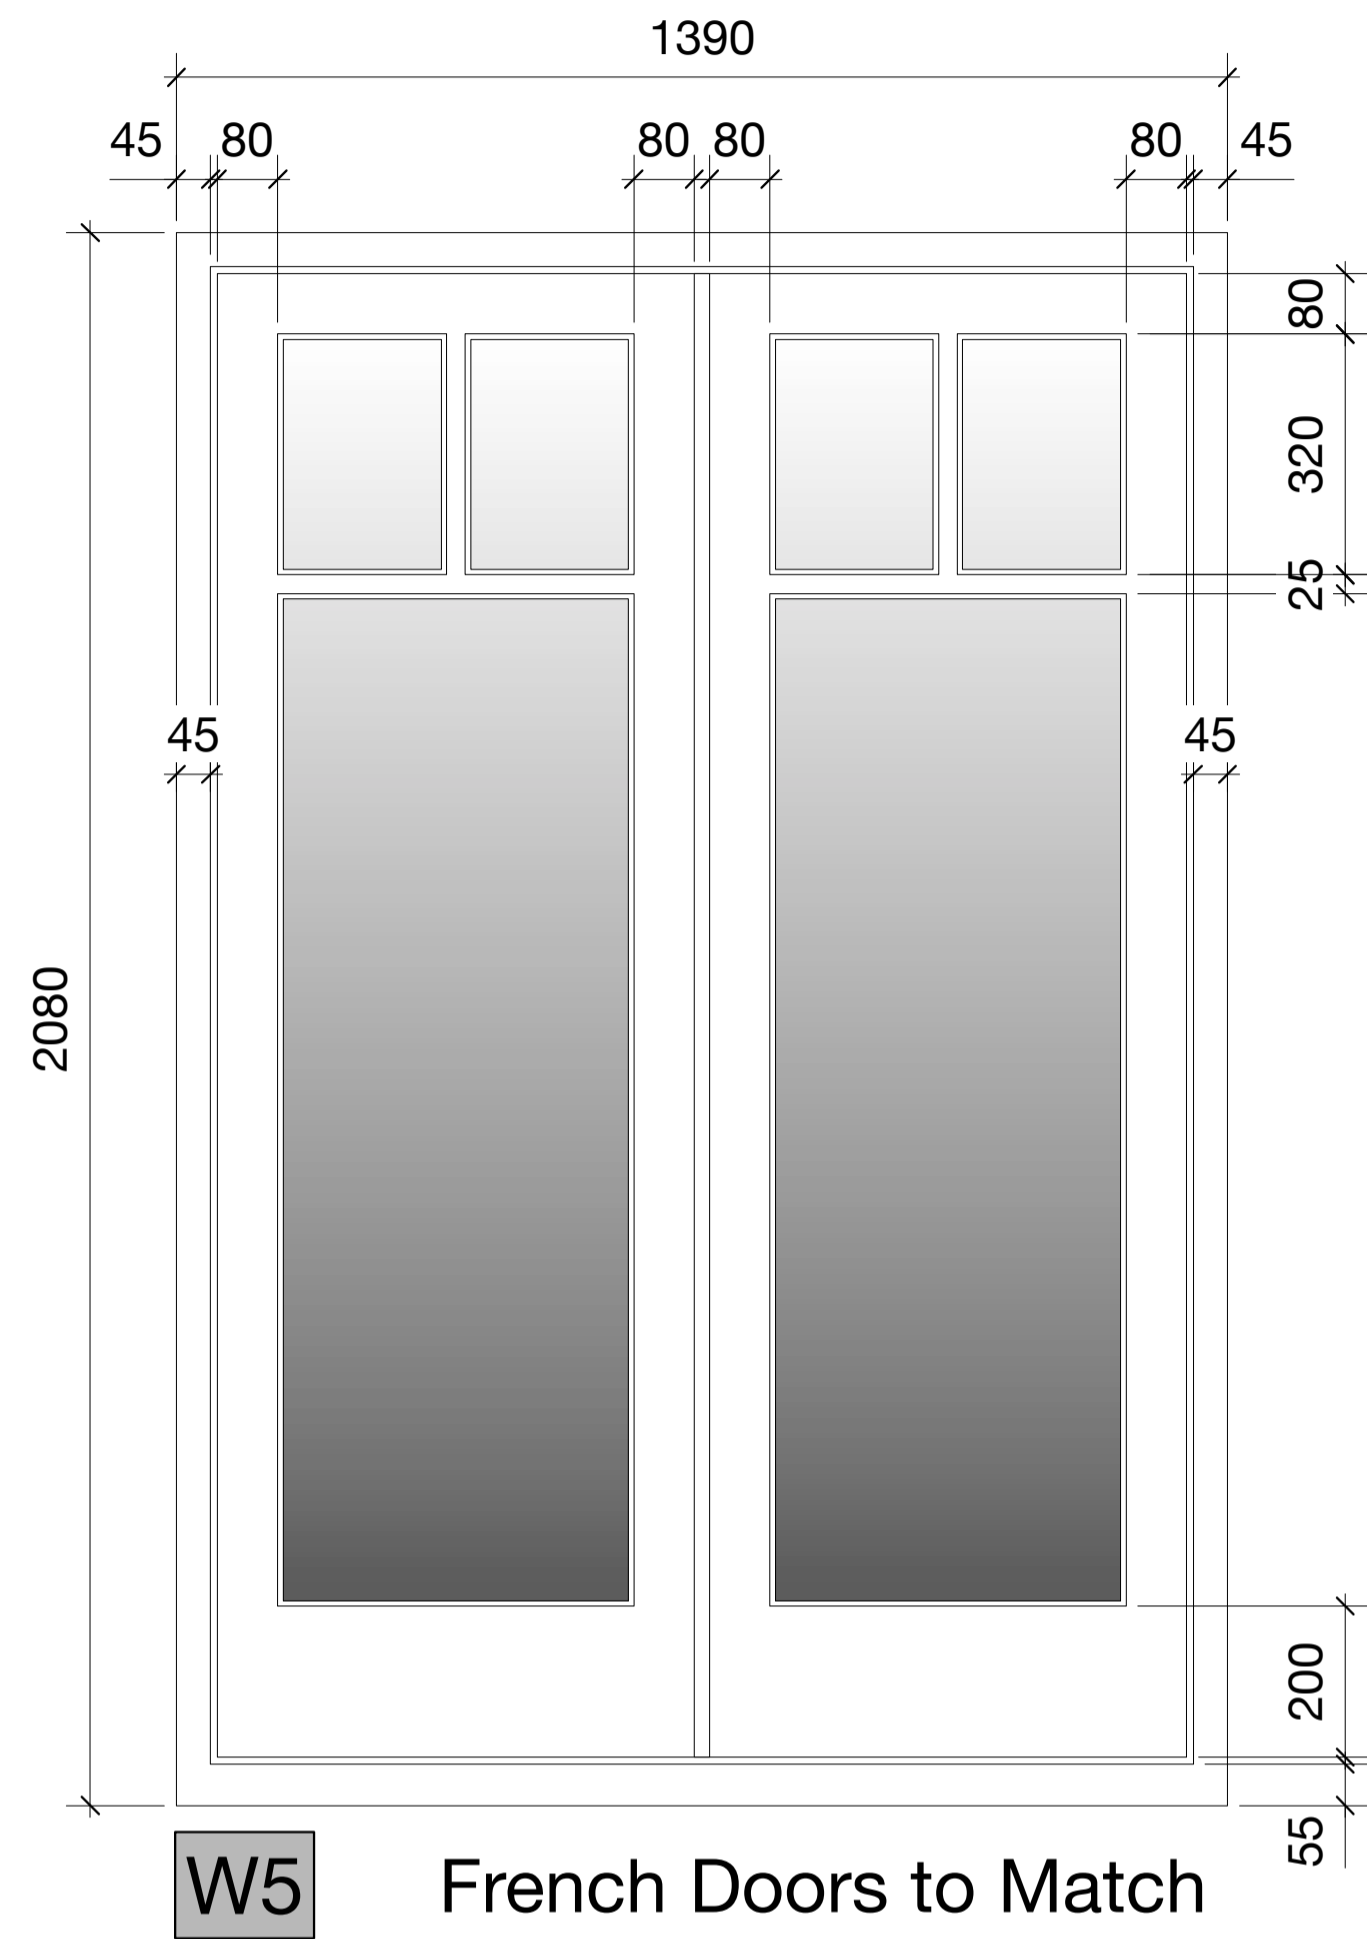

Elevations 1:10@A1

BROD WIGHT Architects
43 England's Lane -- London -- NW3 4YD
Flat 1, 12 Lyndhurst Gardens, London NW3 5NR
www.brodwight.co.uk office@brodwight.co.uk
Tel 020 7722 0810 This drawing is copyright
Drawing Title: Proposed External Doors Enlarged Details
Drawing Ref: 1060-AP08
Date: 21st August 2017 Scale: 1:2 + 1:10 @ A1