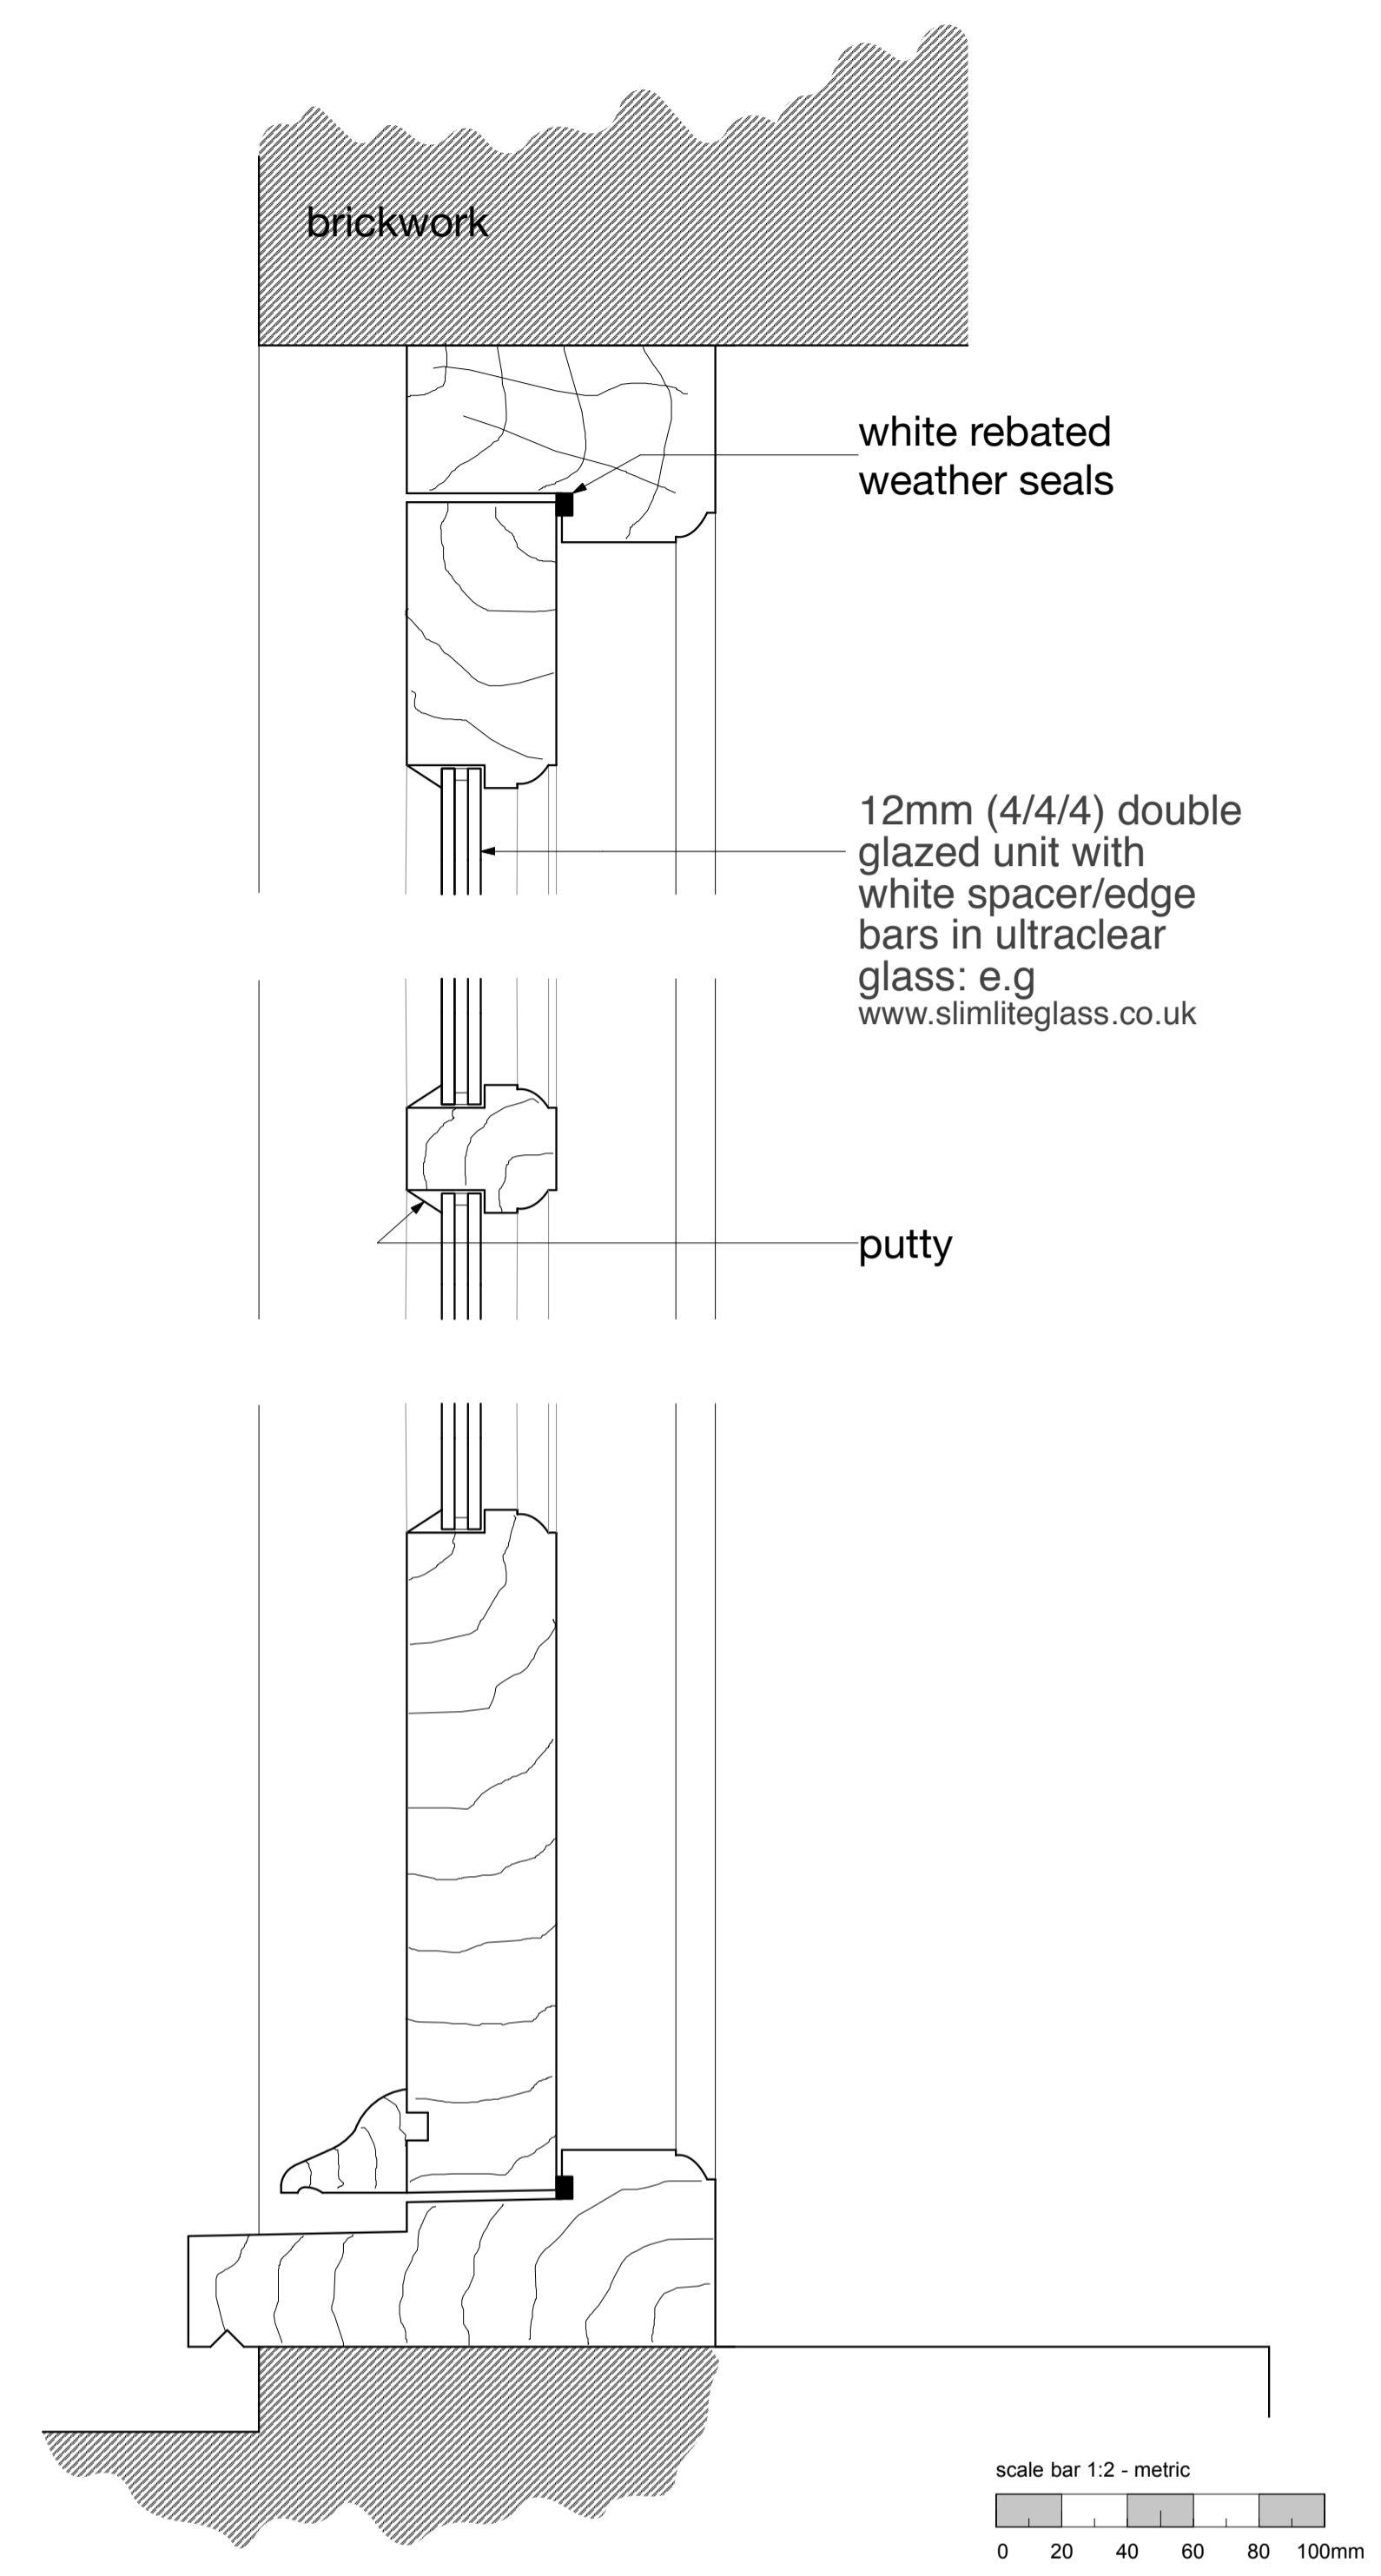

Elevations 1:10@A1

BROD WIGHT Architects
43 England's Lane -- London -- NW3 4YD
Flat 1, 12 Lyndhurst Gardens, London NW3 5NR
www.brodwight.co.uk office@brodwight.co.uk
Tel 020 7722 0810 This drawing is copyright
Drawing Title: Proposed External Doors Enlarged Details
Drawing Ref: 1060-AP08
Date: 21st August 2017 Scale: 1:2 + 1:10 @ A1