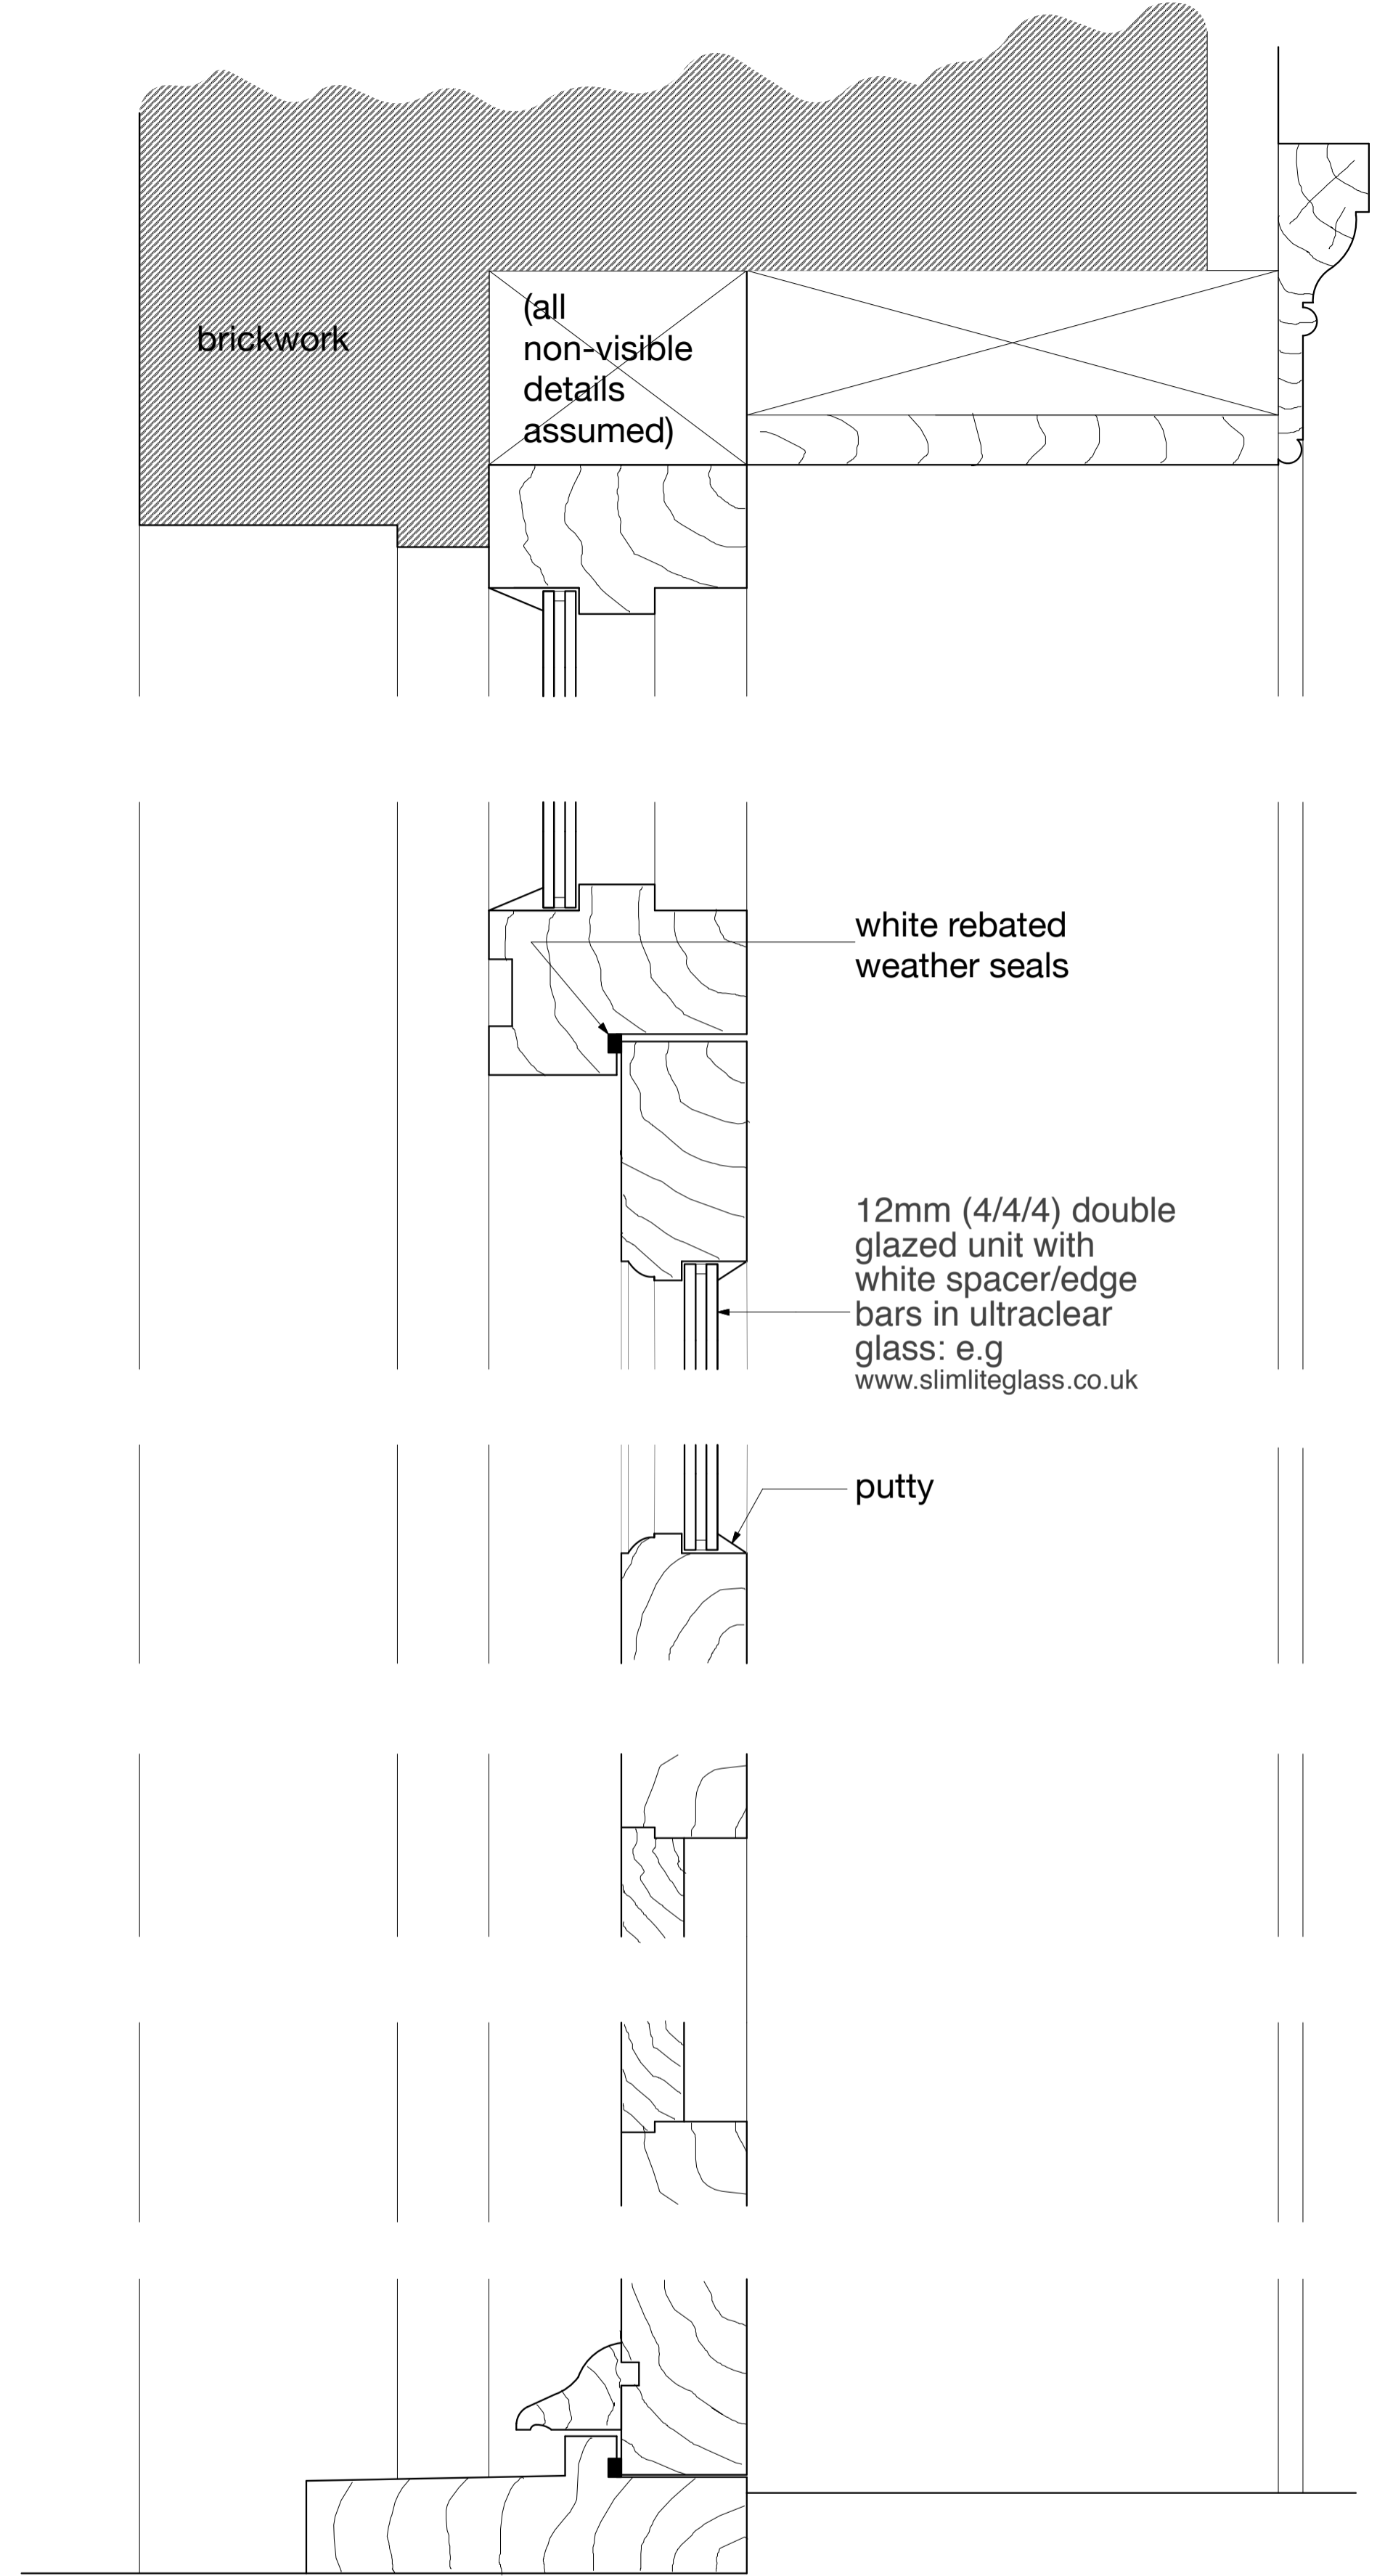

Elevations 1:10@A1

BROD WIGHT Architects
43 England's Lane -- London -- NW3 4YD
Flat 1, 12 Lyndhurst Gardens, London NW3 5NR
www.brodwight.co.uk office@brodwight.co.uk
Tel 020 7722 0810 This drawing is copyright
Drawing Title: Proposed External Doors Enlarged Details
Drawing Ref: 1060-AP08
Date: 21st August 2017 Scale: 1:2 + 1:10 @ A1