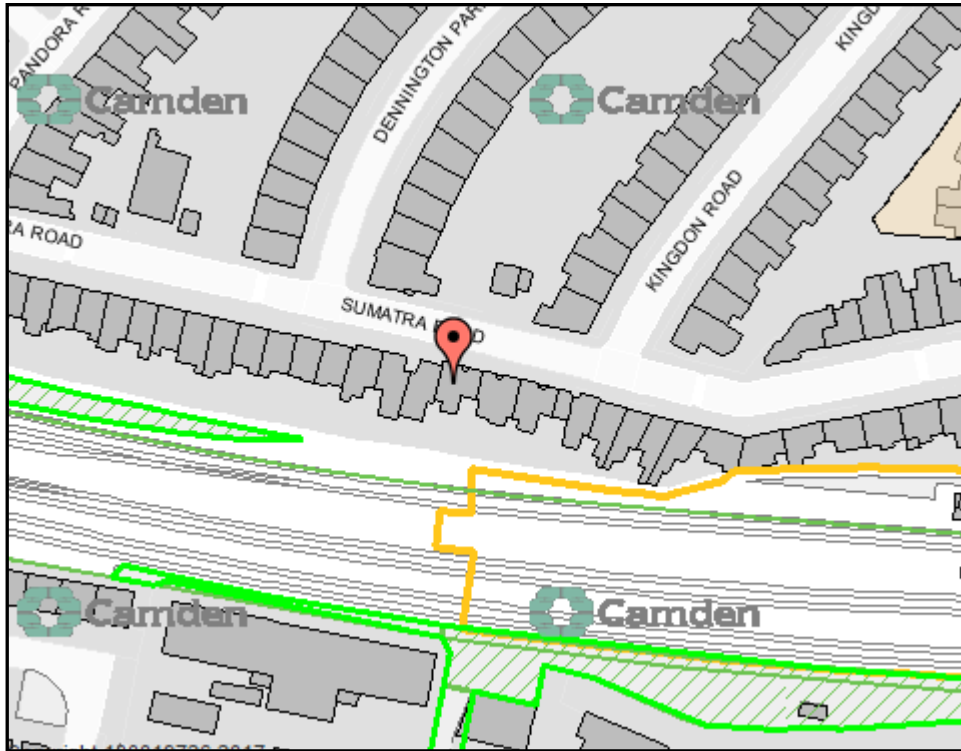

Appendix 2

Map key

-  Neighbourhood Plan (adopted)
-  Fortune Green and West Hampstead

Extract from the Camden Planning Policies Map