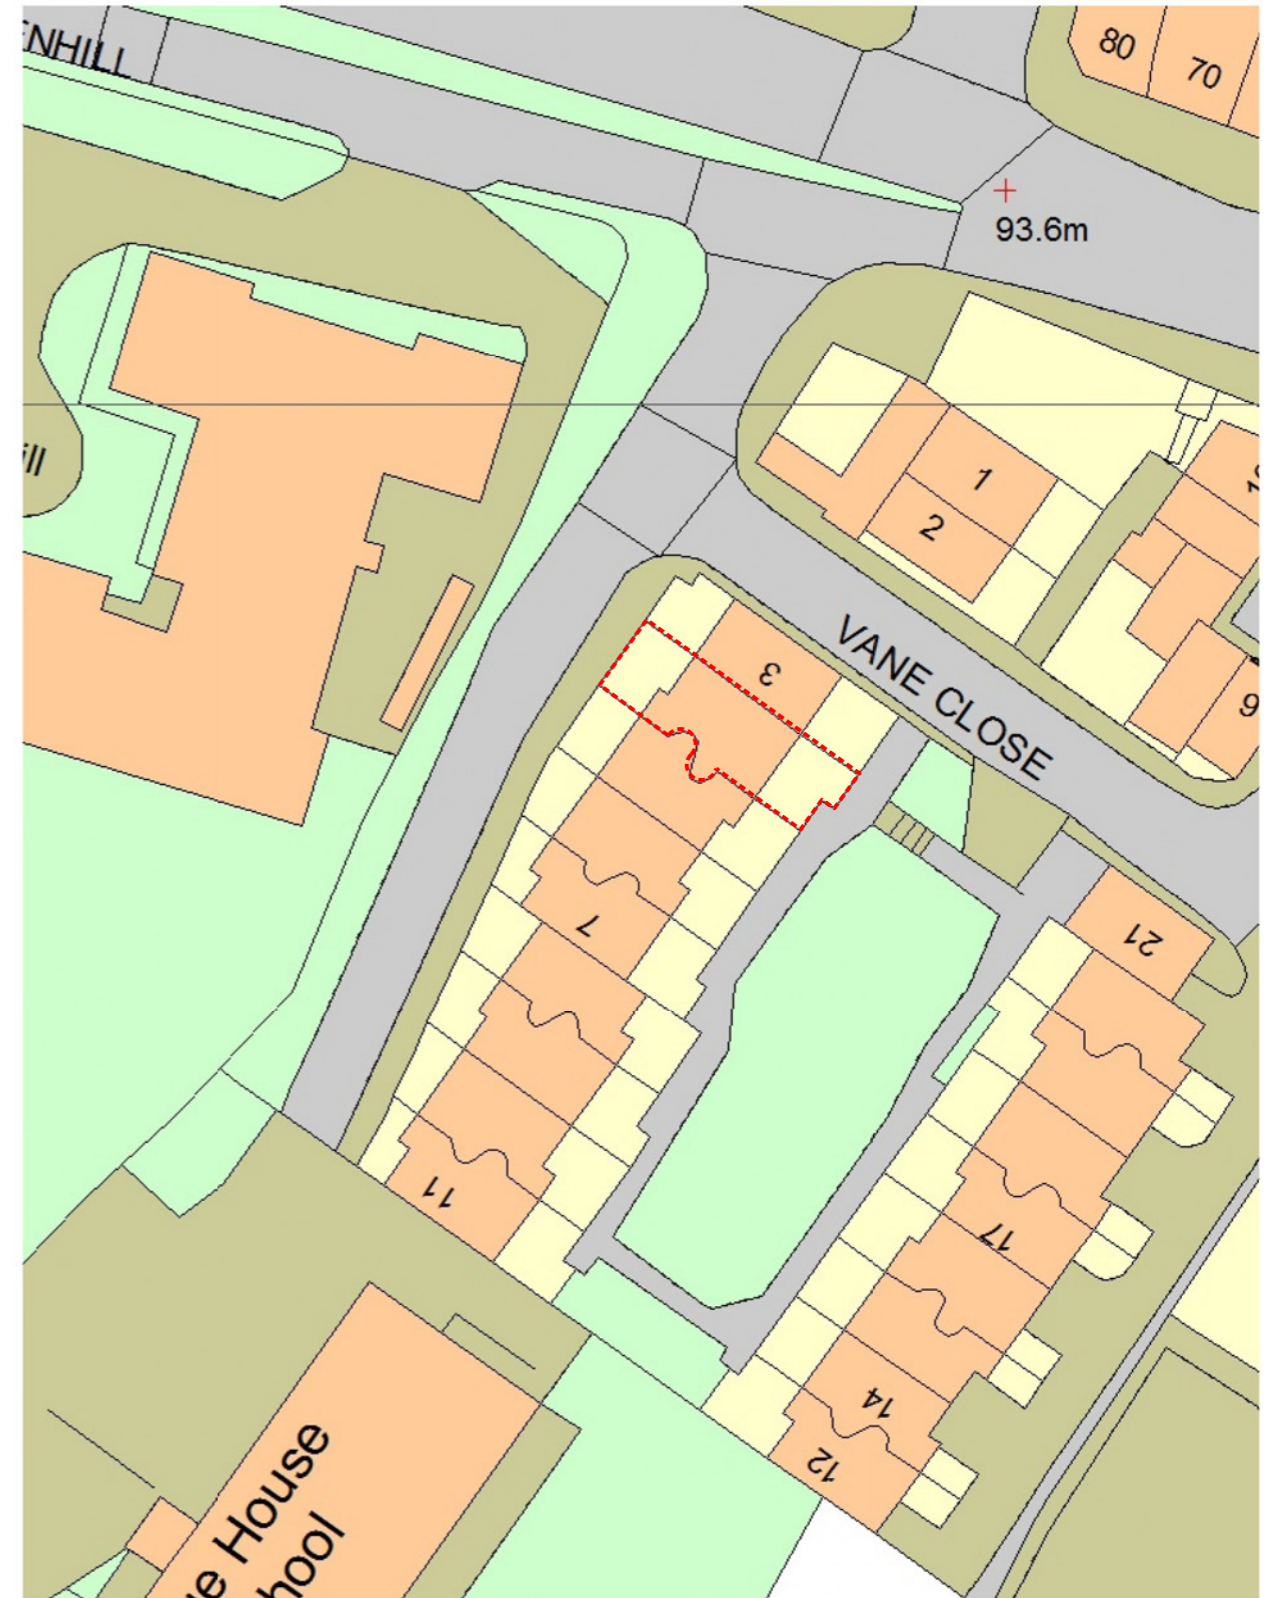

BLOCK PLAN 1:500

Rev:

JOE WRIGHT ARCHITECTS

Client: Jimeet Patel

Project: 4 Vane Close

New basement

Drawing: Existing Drawing

Title: Site and Block Plans

Scale: 1:1250 & 1:500 @ A3

Drwg No: 1604-02_PL_000

Date: 20.07.16

Rev: /