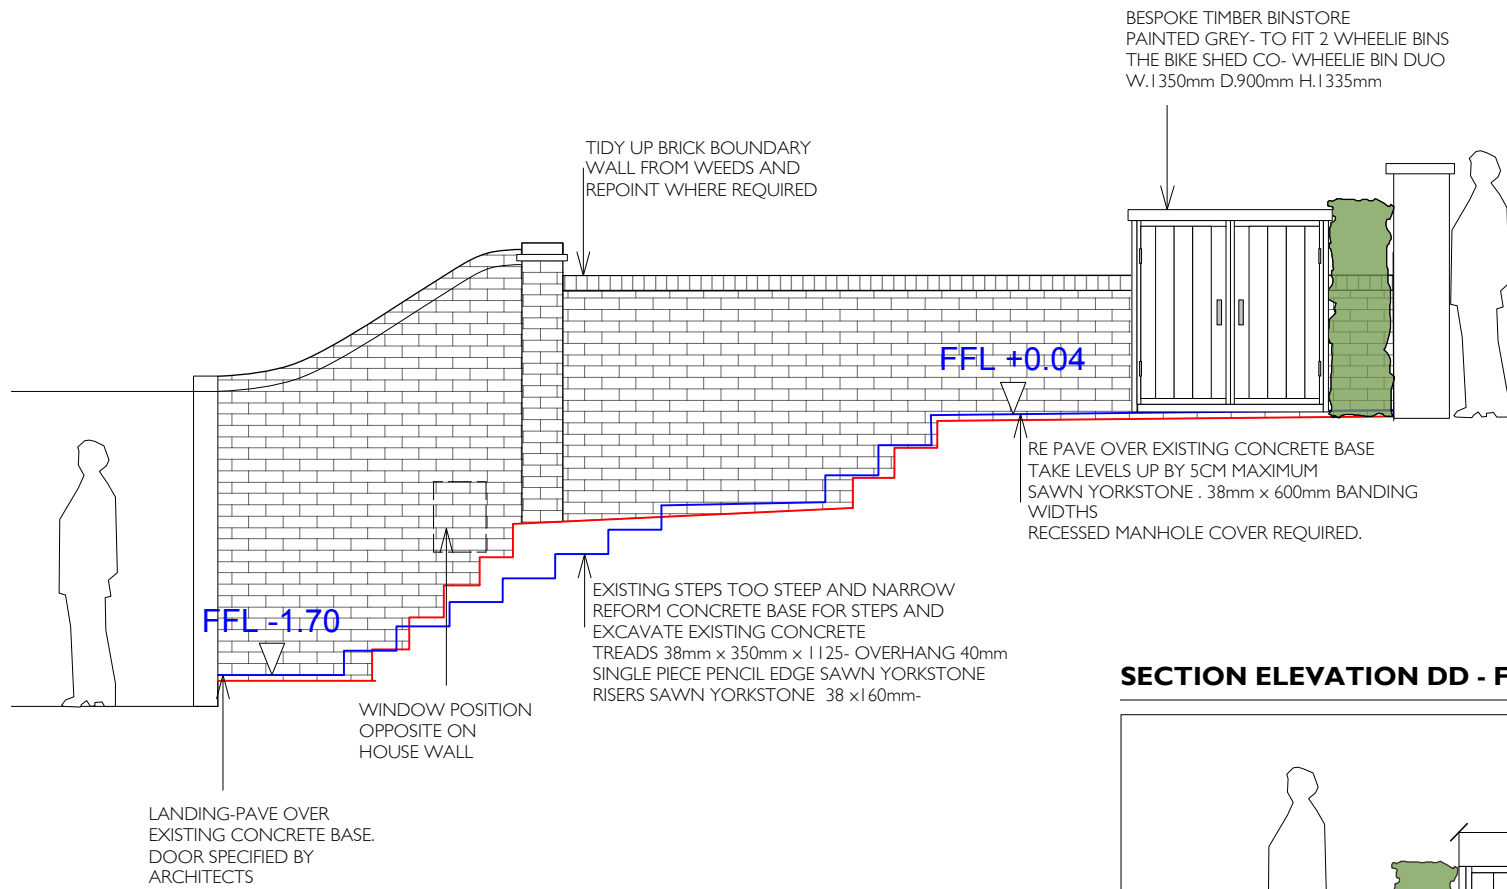

SECTION ELEVATION CC - Front Garden STEPS 1/50

SECTION ELEVATION DD - Front Garden BIKE SHED 1/50

SECTION ELEVATION CC - Front Garden STEPS 1/25

NEW STEP LEVELS

— EXISTIN
— PROPOS
ED

COPYRIGHT OF THIS DRAWING IS THE PROPERTY OF SARA JANE ROTHWELL OF LONDONGARDENDESIGNER. AND MAY NOT BE REPRODUCED WITHOUT THEIR PERMISSION. DO NOT SCALE OFF DRAWINGS. WORK FROM FIGURED DIMENSIONS ONLY AND VERIFY ON SITE.