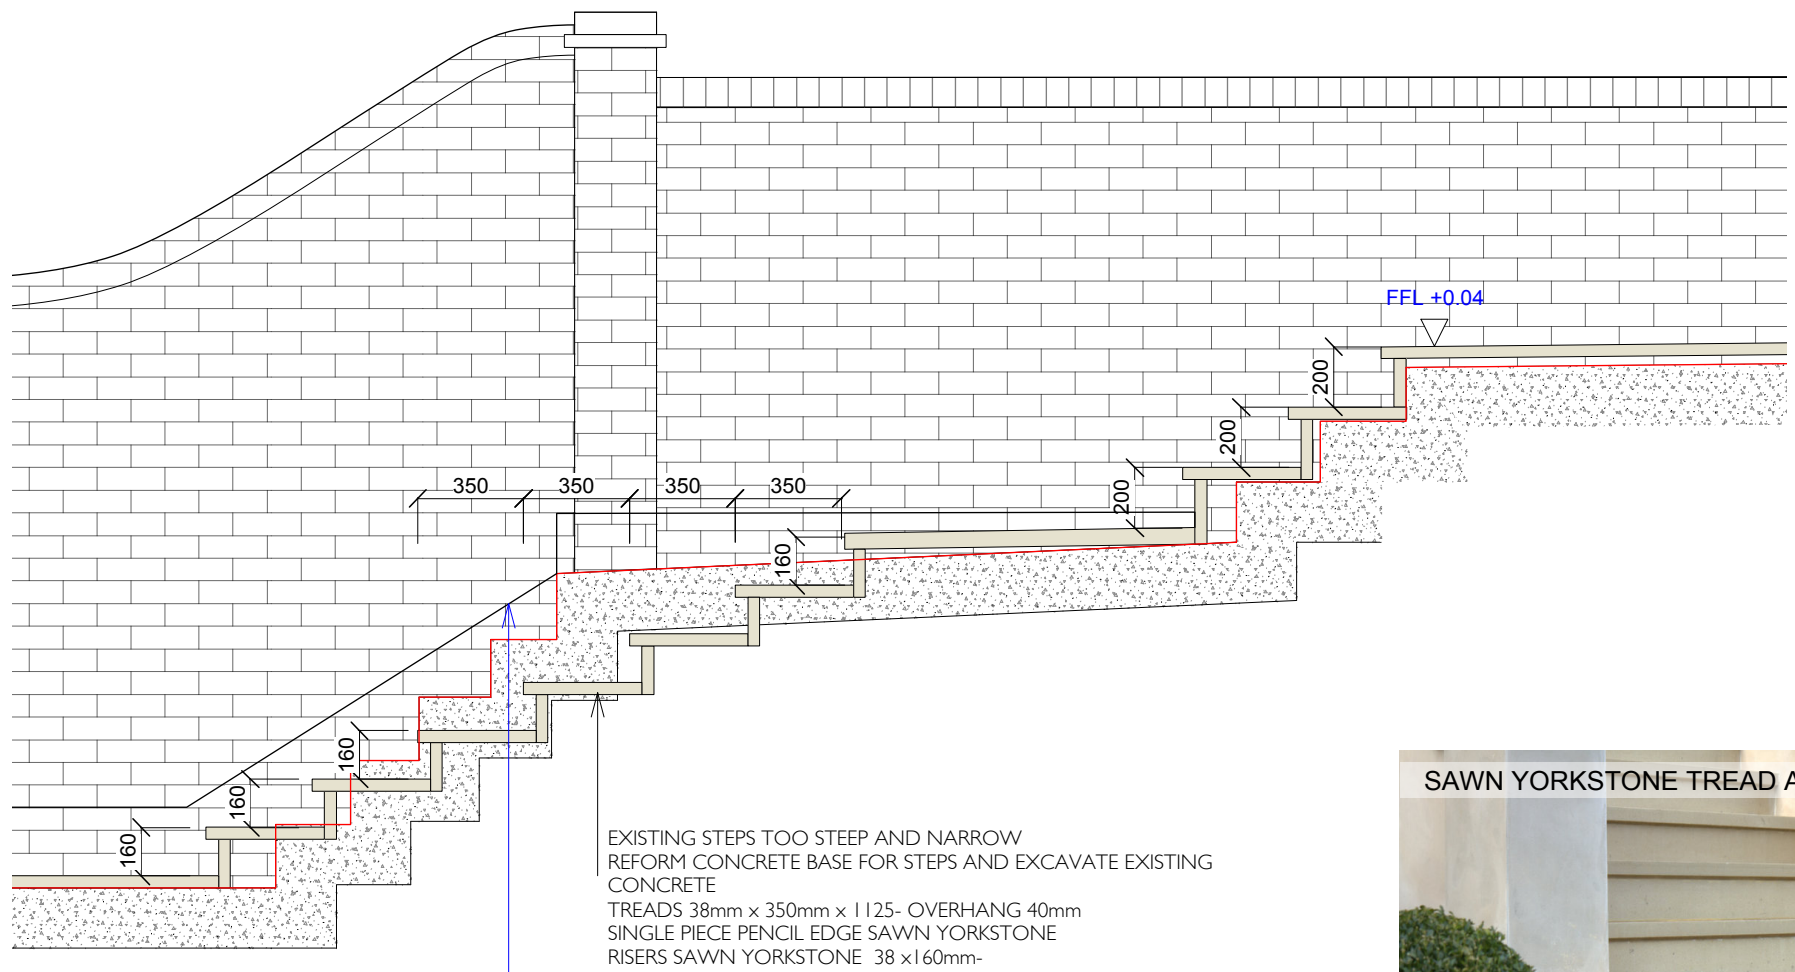

SECTION ELEVATION CC - Front Garden STEPS 1/50

SECTION ELEVATION DD - Front Garden BIKE SHED 1/50

SECTION ELEVATION CC - Front Garden STEPS 1/25

NEW STEP LEVELS

— EXISTIN
— PROPOS
ED

COPYRIGHT OF THIS DRAWING IS THE PROPERTY OF SARA JANE ROTHWELL OF LONDONGARDENDESIGNER. AND MAY NOT BE REPRODUCED WITHOUT THEIR PERMISSION. DO NOT SCALE OFF DRAWINGS. WORK FROM FIGURED DIMENSIONS ONLY AND VERIFY ON SITE.