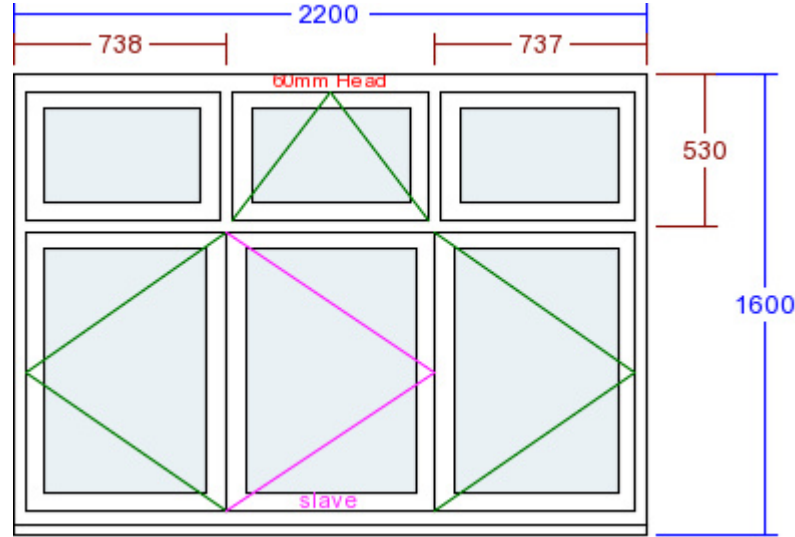

a 135°

b 135°

Detailed Specification:

Item: 2

CONVENTIONAL FLUSH CASEMENT FACET T IN EUROPEAN REDWOOD

Quantity: 1

Style: DL10

Item Reference: Bedroom Front

Quote Ref: 655/6 V2

Key Features:

Detailed Specification:

VIEWED FROM OUTSIDE. POINT OF ARROW DENOTES HINGE POSITION.

Width (mm)	680	Head Drip	None	Swept Heads	No
Height (mm)	1600	Add Ons Required	No	Glass Pattern	Clear
Frame Head Size	60mm	Trickle Vents Required	No	Glass Type	4mm Annealed
Feature Mould	Ovolo	Window Board Required	Yes	Glazing Features	None
Transom Drop (mm)	530	Window Board Species	Engineered European Redwood	Handle	Peardrop - Polished Brass Lacquered
Transom Drip	No	Window Board Colour	White (RAL 9003)	Peg Stay Alignment	Opening end pointing to handle
Colour	White (RAL 9003)	Window Board Length (mm)	880	Lockable Peg Stay	Yes
Cill	165mm x 38mm (inc. in overall ht)	Window Board Width (mm)	195	Dummy Hinges	None
Cill Species	Engineered European Redwood			Hinge System	Pivot with Seigenia locks
Cill Horns	100mm RH Side				

Item Reference: Bedroom Front

Quote Ref: 655/6 V2

Key Features:

Detailed Specification:

VIEWED FROM OUTSIDE. POINT OF ARROW DENOTES HINGE POSITION.

Width (mm)	2200	Head Drip	None	Swept Heads	No
Height (mm)	1600	Add Ons Required	No	Glass Pattern	Clear
Frame Head Size	60mm	Trickle Vents Required	No	Glass Type	4mm Annealed
Feature Mould	Ovolo	Window Board Required	Yes	Glazing Features	None
Transom Drop (mm)	530	Window Board Species	Engineered European Redwood	Handle	Peardrop - Polished Brass Lacquered
Transom Drip	No	Window Board Colour	White (RAL 9003)	Peg Stay Alignment	Opening end pointing to handle
Colour	White (RAL 9003)	Window Board Length (mm)	2200	Lockable Peg Stay	Yes
Cill	165mm x 38mm (inc. in overall ht)	Window Board Width (mm)	195	Dummy Hinges	None
Cill Species	Engineered European Redwood			Hinge System	Pivot with Kenrick locks
Cill Horns	No				