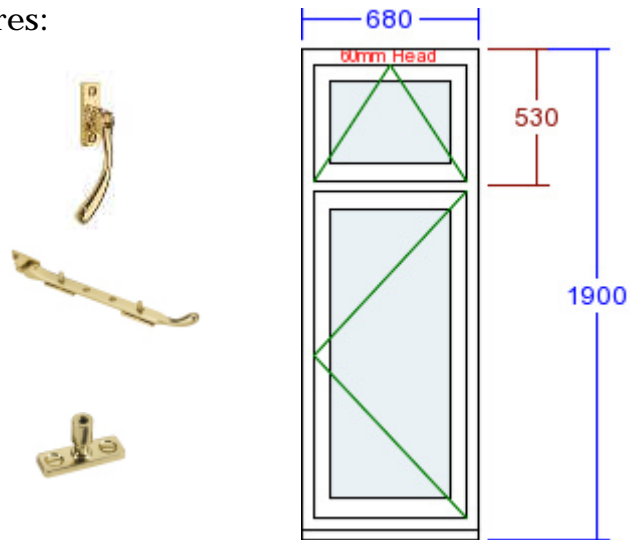

Item Reference: Reception Room Bay

Quote Ref: 655/6 V2

Key Features:

Detailed Specification:

VIEWED FROM OUTSIDE. POINT OF ARROW DENOTES HINGE POSITION.

Width (mm)	2200	Head Drip	None	Swept Heads	No
Height (mm)	1900	Add Ons Required	No	Glass Pattern	Clear
Frame Head Size	60mm	Trickle Vents Required	No	Glass Type	4mm Annealed
Feature Mould	Ovolo	Window Board Required	Yes	Glazing Features	None
Transom Drop (mm)	530	Window Board Species	Engineered European Redwood	Handle	Peardrop - Polished Brass Lacquered
Transom Drip	No	Window Board Colour	White (RAL 9003)	Peg Stay Alignment	Opening end pointing to handle
Colour	White (RAL 9003)	Window Board Length (mm)	2200	Lockable Peg Stay	Yes
Cill	112mm x 38mm (inc. in overall ht)	Window Board Width (mm)	195	Dummy Hinges	None
Cill Species	Engineered European Redwood			Hinge System	Pivot with Kenrick locks
Cill Horns	No				

Notes: Window to feature period brass ironmongery to match windows previously installed.

Item: 1

CONVENTIONAL FLUSH CASEMENT FACET V IN EUROPEAN REDWOOD

Quantity: 1

Style: DL9

Item Reference: Reception Room Bay

Quote Ref: 655/6 V2

Key Features:

Detailed Specification:

VIEWED FROM OUTSIDE. POINT OF ARROW DENOTES HINGE POSITION.

Width (mm)	680	Head Drip	None	Swept Heads	No
Height (mm)	1900	Add Ons Required	No	Glass Pattern	Clear
Frame Head Size	60mm	Trickle Vents Required	No	Glass Type	4mm Annealed
Feature Mould	Ovolo	Window Board Required	Yes	Glazing Features	None
Transom Drop (mm)	530	Window Board Species	Engineered European Redwood	Handle	Peardrop - Polished Brass Lacquered
Transom Drip	No	Window Board Colour	White (RAL 9003)	Peg Stay Alignment	Opening end pointing to handle
Colour	White (RAL 9003)	Window Board Length (mm)	800	Lockable Peg Stay	Yes
Cill	112mm x 38mm (inc. in overall ht)	Window Board Width (mm)	195	Dummy Hinges	None
Cill Species	Engineered European Redwood			Hinge System	Pivot with Seigenia locks
Cill Horns	No				