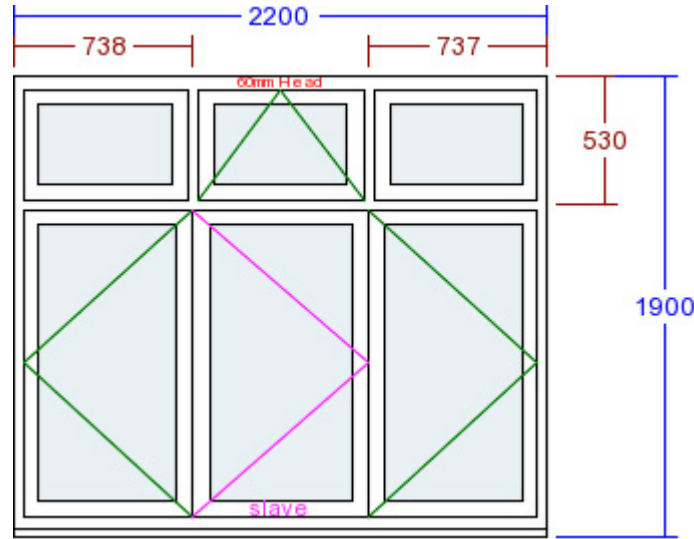

Angles:

- a 135°
- b 135°

Detailed Specification:

Item: 1

CONVENTIONAL FLUSH CASEMENT FACET T IN EUROPEAN REDWOOD

Quantity: 1

Style: DL10

Item Reference: Reception Room Bay

Quote Ref: 655/6 V2

Key Features:

Detailed Specification:

VIEWS FROM OUTSIDE. POINT OF ARROW DENOTES HINGE POSITION.

Width (mm)	680	Head Drip	None	Swept Heads	No
Height (mm)	1900	Add Ons Required	No	Glass Pattern	Clear
Frame Head Size	60mm	Trickle Vents Required	No	Glass Type	4mm Annealed
Feature Mould	Ovolo	Window Board Required	Yes	Glazing Features	None
Transom Drop (mm)	530	Window Board Species	Engineered European Redwood	Handle	Peardrop - Polished Brass Lacquered
Transom Drip	No	Window Board Colour	White (RAL 9003)	Peg Stay Alignment	Opening end pointing to handle
Colour	White (RAL 9003)	Window Board Length (mm)	880	Lockable Peg Stay	Yes
Cill	112mm x 38mm (inc. in overall ht)	Window Board Width (mm)	195	Dummy Hinges	None
Cill Species	Engineered European Redwood			Hinge System	Pivot with Seigenia locks
Cill Horns	No				

Item Reference: Reception Room Bay

Quote Ref: 655/6 V2

Key Features:

Detailed Specification:

VIEWED FROM OUTSIDE. POINT OF ARROW DENOTES HINGE POSITION.

Width (mm)	2200	Head Drip	None	Swept Heads	No
Height (mm)	1900	Add Ons Required	No	Glass Pattern	Clear
Frame Head Size	60mm	Trickle Vents Required	No	Glass Type	4mm Annealed
Feature Mould	Ovolo	Window Board Required	Yes	Glazing Features	None
Transom Drop (mm)	530	Window Board Species	Engineered European Redwood	Handle	Peardrop - Polished Brass Lacquered
Transom Drip	No	Window Board Colour	White (RAL 9003)	Peg Stay Alignment	Opening end pointing to handle
Colour	White (RAL 9003)	Window Board Length (mm)	2200	Lockable Peg Stay	Yes
Cill	112mm x 38mm (inc. in overall ht)	Window Board Width (mm)	195	Dummy Hinges	None
Cill Species	Engineered European Redwood			Hinge System	Pivot with Kenrick locks
Cill Horns	No				