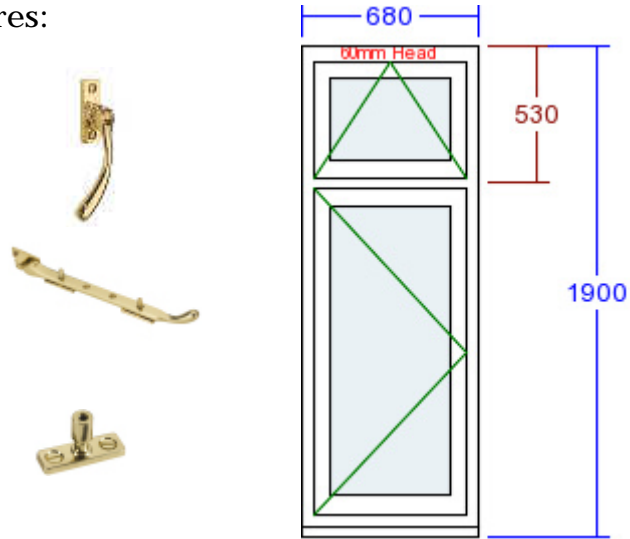

Angles:

- a 135°
- b 135°

Detailed Specification:

Item: 1

CONVENTIONAL FLUSH CASEMENT FACET T IN EUROPEAN REDWOOD

Quantity: 1

Style: DL10

Item Reference: Reception Room Bay

Quote Ref: 655/6 V2

Key Features:

Detailed Specification:

VIEWS FROM OUTSIDE. POINT OF ARROW DENOTES HINGE POSITION.

Width (mm)	680	Head Drip	None	Swept Heads	No
Height (mm)	1900	Add Ons Required	No	Glass Pattern	Clear
Frame Head Size	60mm	Trickle Vents Required	No	Glass Type	4mm Annealed
Feature Mould	Ovolo	Window Board Required	Yes	Glazing Features	None
Transom Drop (mm)	530	Window Board Species	Engineered European Redwood	Handle	Peardrop - Polished Brass Lacquered
Transom Drip	No	Window Board Colour	White (RAL 9003)	Peg Stay Alignment	Opening end pointing to handle
Colour	White (RAL 9003)	Window Board Length (mm)	880	Lockable Peg Stay	Yes
Cill	112mm x 38mm (inc. in overall ht)	Window Board Width (mm)	195	Dummy Hinges	None
Cill Species	Engineered European Redwood			Hinge System	Pivot with Seigenia locks
Cill Horns	No				