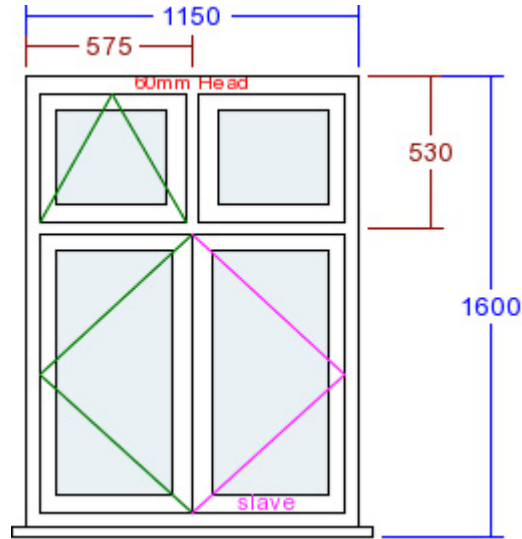

Angles:

- a 135°
- b 135°

Detailed Specification:

Item: 1

CONVENTIONAL FLUSH CASEMENT FACET T IN EUROPEAN REDWOOD

Quantity: 1

Style: DL10

Item Reference: Reception Room Bay

Quote Ref: 655/6 V2

Key Features:

Detailed Specification:

VIEWED FROM OUTSIDE. POINT OF ARROW DENOTES HINGE POSITION.

Width (mm)	680	Head Drip	None	Swept Heads	No
Height (mm)	1600	Add Ons Required	No	Glass Pattern	Clear
Frame Head Size	60mm	Trickle Vents Required	No	Glass Type	4mm Annealed
Feature Mould	Ovolo	Window Board Required	Yes	Glazing Features	None
Transom Drop (mm)	530	Window Board Species	Engineered European Redwood	Handle	Peardrop - Polished Brass Lacquered
Transom Drip	No	Window Board Colour	White (RAL 9003)	Peg Stay Alignment	Opening end pointing to handle
Colour	White (RAL 9003)	Window Board Length (mm)	800	Lockable Peg Stay	Yes
Cill	165mm x 38mm (inc. in overall ht)	Window Board Width (mm)	195	Dummy Hinges	None
Cill Species	Engineered European Redwood			Hinge System	Pivot with Seigenia locks
Cill Horns	100mm LH Side				

Quote Ref: 655/6 V2

Key Features:

Detailed Specification:

VIEWED FROM OUTSIDE. POINT OF ARROW DENOTES HINGE POSITION.

Width (mm)	1150	Head Drip	None	Swept Heads	No
Height (mm)	1600	Add Ons Required	No	Glass Pattern	Clear
Frame Head Size	60mm	Trickle Vents Required	No	Glass Type	4mm Annealed
Feature Mould	Ovolo	Window Board Required	Yes	Glazing Features	None
Transom Drop (mm)	530	Window Board Species	Engineered European Redwood	Handle	Peardrop - Polished Brass Lacquered
Transom Drip	No	Window Board Colour	White (RAL 9003)	Peg Stay Alignment	Opening end pointing to handle
Colour	White (RAL 9003)	Window Board Length (mm)	1350	Lockable Peg Stay	Yes
Cill	165mm x 38mm (inc. in overall ht)	Window Board Width (mm)	195	Dummy Hinges	None
Cill Species	Engineered European Redwood			Hinge System	Pivot with Kenrick locks
Cill Horns	50mm Each Side				
Factory Fit Cill	Yes				