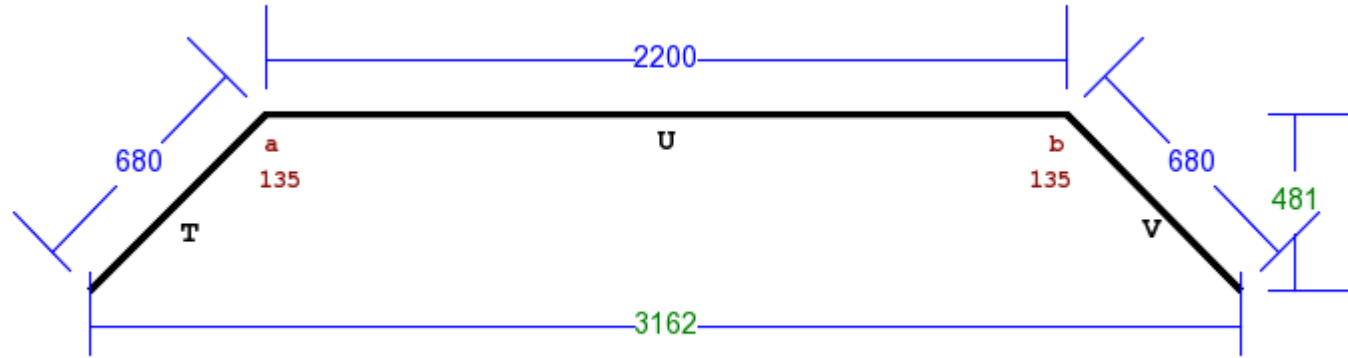

Quote Ref: 655/6 V2

Key Features:

Detailed Specification:

VIEWED FROM OUTSIDE. POINT OF ARROW DENOTES HINGE POSITION.

Width (mm)	680	Head Drip	None	Swept Heads	No
Height (mm)	1900	Add Ons Required	No	Glass Pattern	Clear
Frame Head Size	60mm	Trickle Vents Required	No	Glass Type	4mm Annealed
Feature Mould	Ovolo	Window Board Required	Yes	Glazing Features	None
Transom Drop (mm)	530	Window Board Species	Engineered European Redwood	Handle	Peardrop - Polished Brass Lacquered
Transom Drip	No	Window Board Colour	White (RAL 9003)	Peg Stay Alignment	Opening end pointing to handle
Colour	White (RAL 9003)	Window Board Length (mm)	800	Lockable Peg Stay	Yes
Cill	112mm x 38mm (inc. in overall ht)	Window Board Width (mm)	195	Dummy Hinges	None
Cill Species	Engineered European Redwood			Hinge System	Pivot with Seigenia locks
Cill Horns	No				

a 135°

b 135°

Detailed Specification:

Item: 2

CONVENTIONAL FLUSH CASEMENT FACET T IN EUROPEAN REDWOOD

Quantity: 1

Style: DL10

Item Reference: Bedroom Front

Quote Ref: 655/6 V2

Key Features:

Detailed Specification:

VIEWED FROM OUTSIDE. POINT OF ARROW DENOTES HINGE POSITION.

Width (mm)	680	Head Drip	None	Swept Heads	No
Height (mm)	1600	Add Ons Required	No	Glass Pattern	Clear
Frame Head Size	60mm	Trickle Vents Required	No	Glass Type	4mm Annealed
Feature Mould	Ovolo	Window Board Required	Yes	Glazing Features	None
Transom Drop (mm)	530	Window Board Species	Engineered European Redwood	Handle	Peardrop - Polished Brass Lacquered
Transom Drip	No	Window Board Colour	White (RAL 9003)	Peg Stay Alignment	Opening end pointing to handle
Colour	White (RAL 9003)	Window Board Length (mm)	880	Lockable Peg Stay	Yes
Cill	165mm x 38mm (inc. in overall ht)	Window Board Width (mm)	195	Dummy Hinges	None
Cill Species	Engineered European Redwood			Hinge System	Pivot with Seigenia locks
Cill Horns	100mm RH Side				