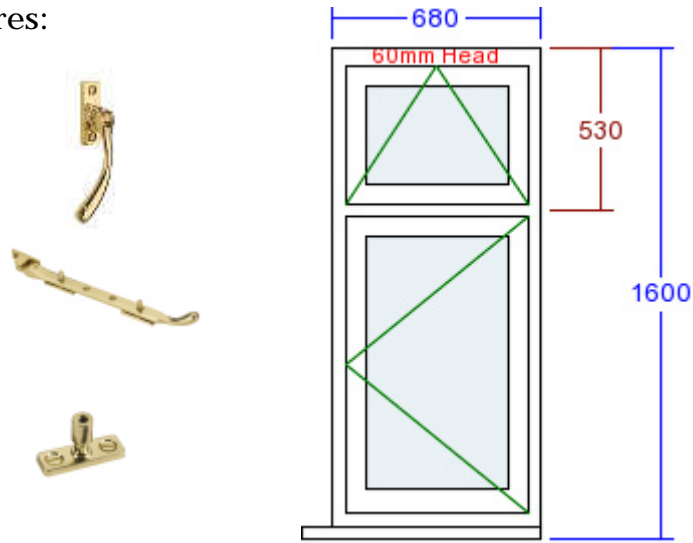

Item Reference: Bedroom Front

Quote Ref: 655/6 V2

Key Features:

Detailed Specification:

VIEWED FROM OUTSIDE. POINT OF ARROW DENOTES HINGE POSITION.

Width (mm)	2200	Head Drip	None	Swept Heads	No
Height (mm)	1600	Add Ons Required	No	Glass Pattern	Clear
Frame Head Size	60mm	Trickle Vents Required	No	Glass Type	4mm Annealed
Feature Mould	Ovolo	Window Board Required	Yes	Glazing Features	None
Transom Drop (mm)	530	Window Board Species	Engineered European Redwood	Handle	Peardrop - Polished Brass Lacquered
Transom Drip	No	Window Board Colour	White (RAL 9003)	Peg Stay Alignment	Opening end pointing to handle
Colour	White (RAL 9003)	Window Board Length (mm)	2200	Lockable Peg Stay	Yes
Cill	165mm x 38mm (inc. in overall ht)	Window Board Width (mm)	195	Dummy Hinges	None
Cill Species	Engineered European Redwood			Hinge System	Pivot with Kenrick locks
Cill Horns	No				

Notes: Window to feature period brass ironmongery to match windows previously installed.

Item: 2

CONVENTIONAL FLUSH CASEMENT FACET V IN EUROPEAN REDWOOD

Quantity: 1

Style: DL9

Item Reference: Bedroom Front

Quote Ref: 655/6 V2

Key Features:

Detailed Specification:

VIEWED FROM OUTSIDE. POINT OF ARROW DENOTES HINGE POSITION.

Width (mm)	680	Head Drip	None	Swept Heads	No
Height (mm)	1600	Add Ons Required	No	Glass Pattern	Clear
Frame Head Size	60mm	Trickle Vents Required	No	Glass Type	4mm Annealed
Feature Mould	Ovolo	Window Board Required	Yes	Glazing Features	None
Transom Drop (mm)	530	Window Board Species	Engineered European Redwood	Handle	Peardrop - Polished Brass Lacquered
Transom Drip	No	Window Board Colour	White (RAL 9003)	Peg Stay Alignment	Opening end pointing to handle
Colour	White (RAL 9003)	Window Board Length (mm)	800	Lockable Peg Stay	Yes
Cill	165mm x 38mm (inc. in overall ht)	Window Board Width (mm)	195	Dummy Hinges	None
Cill Species	Engineered European Redwood			Hinge System	Pivot with Seigenia locks
Cill Horns	100mm LH Side				