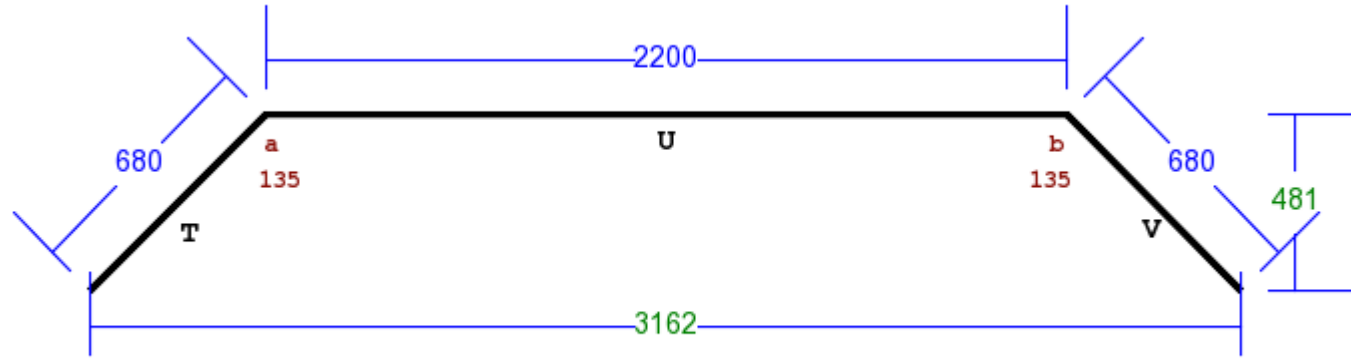

Angles:

- a 135°
- b 135°

Detailed Specification:

Item: 1

CONVENTIONAL FLUSH CASEMENT FACET T IN EUROPEAN REDWOOD

Quantity: 1

Style: DL10

Item Reference: Reception Room Bay

Quote Ref: 655/6 V2

Key Features:

Detailed Specification:

VIEWS FROM OUTSIDE. POINT OF ARROW DENOTES HINGE POSITION.

Width (mm)	680	Head Drip	None	Swept Heads	No
Height (mm)	1900	Add Ons Required	No	Glass Pattern	Clear
Frame Head Size	60mm	Trickle Vents Required	No	Glass Type	4mm Annealed
Feature Mould	Ovolo	Window Board Required	Yes	Glazing Features	None
Transom Drop (mm)	530	Window Board Species	Engineered European Redwood	Handle	Peardrop - Polished Brass Lacquered
Transom Drip	No	Window Board Colour	White (RAL 9003)	Peg Stay Alignment	Opening end pointing to handle
Colour	White (RAL 9003)	Window Board Length (mm)	880	Lockable Peg Stay	Yes
Cill	112mm x 38mm (inc. in overall ht)	Window Board Width (mm)	195	Dummy Hinges	None
Cill Species	Engineered European Redwood			Hinge System	Pivot with Seigenia locks
Cill Horns	No				