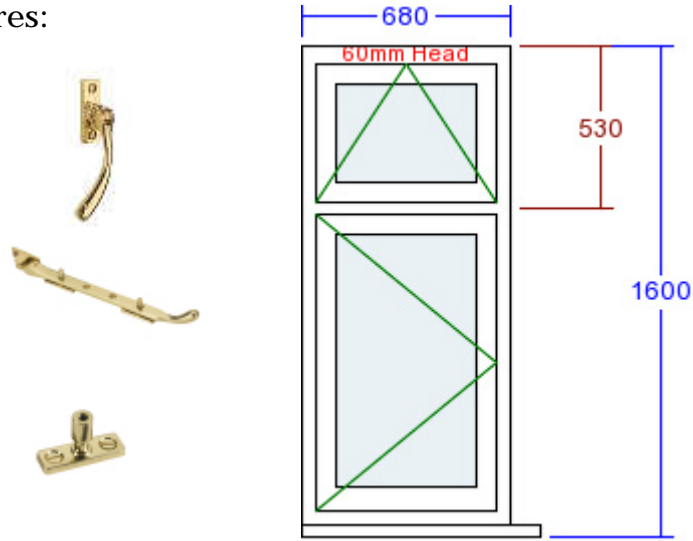

Quote Ref: 655/6 V2

Key Features:

Detailed Specification:

VIEWED FROM OUTSIDE. POINT OF ARROW DENOTES HINGE POSITION.

Width (mm)	680	Head Drip	None	Swept Heads	No
Height (mm)	1900	Add Ons Required	No	Glass Pattern	Clear
Frame Head Size	60mm	Trickle Vents Required	No	Glass Type	4mm Annealed
Feature Mould	Ovolo	Window Board Required	Yes	Glazing Features	None
Transom Drop (mm)	530	Window Board Species	Engineered European Redwood	Handle	Peardrop - Polished Brass Lacquered
Transom Drip	No	Window Board Colour	White (RAL 9003)	Peg Stay Alignment	Opening end pointing to handle
Colour	White (RAL 9003)	Window Board Length (mm)	800	Lockable Peg Stay	Yes
Cill	112mm x 38mm (inc. in overall ht)	Window Board Width (mm)	195	Dummy Hinges	None
Cill Species	Engineered European Redwood			Hinge System	Pivot with Seigenia locks
Cill Horns	No				

a 135°

b 135°

Detailed Specification:

Item: 2

CONVENTIONAL FLUSH CASEMENT FACET T IN EUROPEAN REDWOOD

Quantity: 1

Style: DL10

Item Reference: Bedroom Front

Quote Ref: 655/6 V2

Key Features:

Detailed Specification:

VIEWED FROM OUTSIDE. POINT OF ARROW DENOTES HINGE POSITION.

Width (mm)	680	Head Drip	None	Swept Heads	No
Height (mm)	1600	Add Ons Required	No	Glass Pattern	Clear
Frame Head Size	60mm	Trickle Vents Required	No	Glass Type	4mm Annealed
Feature Mould	Ovolo	Window Board Required	Yes	Glazing Features	None
Transom Drop (mm)	530	Window Board Species	Engineered European Redwood	Handle	Peardrop - Polished Brass Lacquered
Transom Drip	No	Window Board Colour	White (RAL 9003)	Peg Stay Alignment	Opening end pointing to handle
Colour	White (RAL 9003)	Window Board Length (mm)	880	Lockable Peg Stay	Yes
Cill	165mm x 38mm (inc. in overall ht)	Window Board Width (mm)	195	Dummy Hinges	None
Cill Species	Engineered European Redwood			Hinge System	Pivot with Seigenia locks
Cill Horns	100mm RH Side				