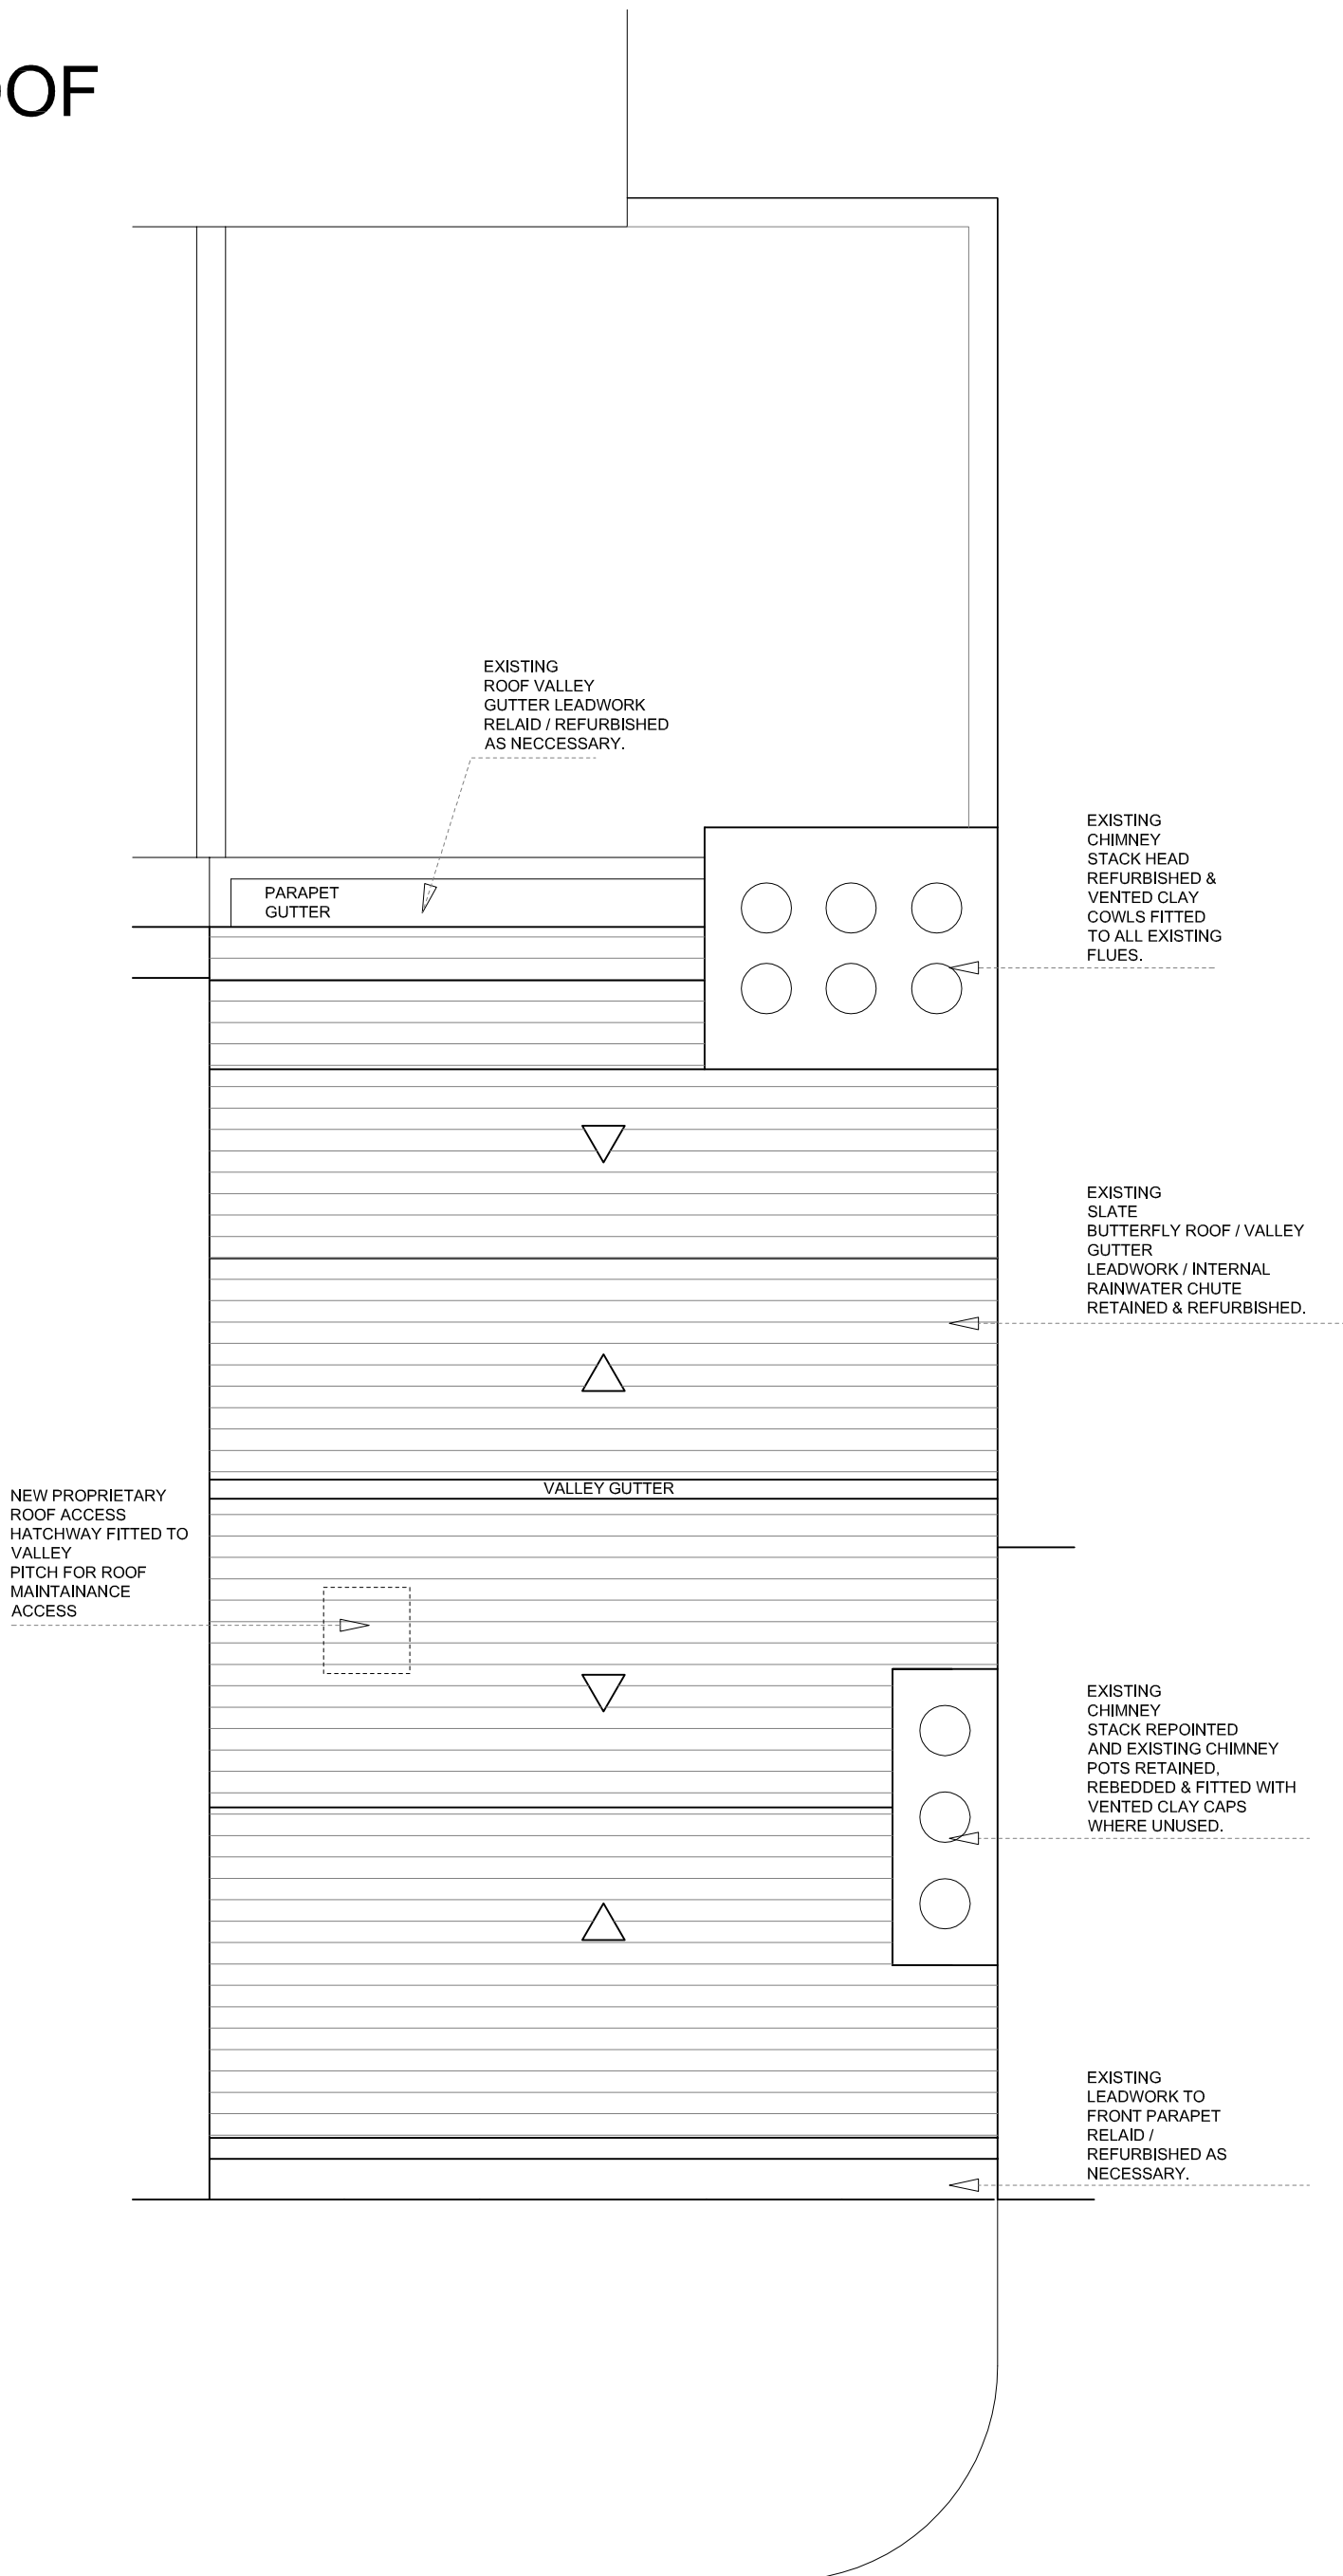

# ROOF

 The Line House, Tedstone Delamere Bromyard, Herefordshire, HR7 4PT Tel : 01886 821 971 mcmorran@architectonicus.co.uk		
Project Title		
<b>28 Tottenham Street                  Fitzrovia                  London W1T 4RH</b>		
Drawing Title		
<b>As proposed __ Roof</b>		
Drawn By JS	Scale 1:50	Drawing Size A3
Reviewed By WM	Drawing Status <b>PLANNING PERMISSION</b>	
Date 07_08_17	Job No.	Drawing No.
CAD File Name A_016_	A_16_106	Rev No. _