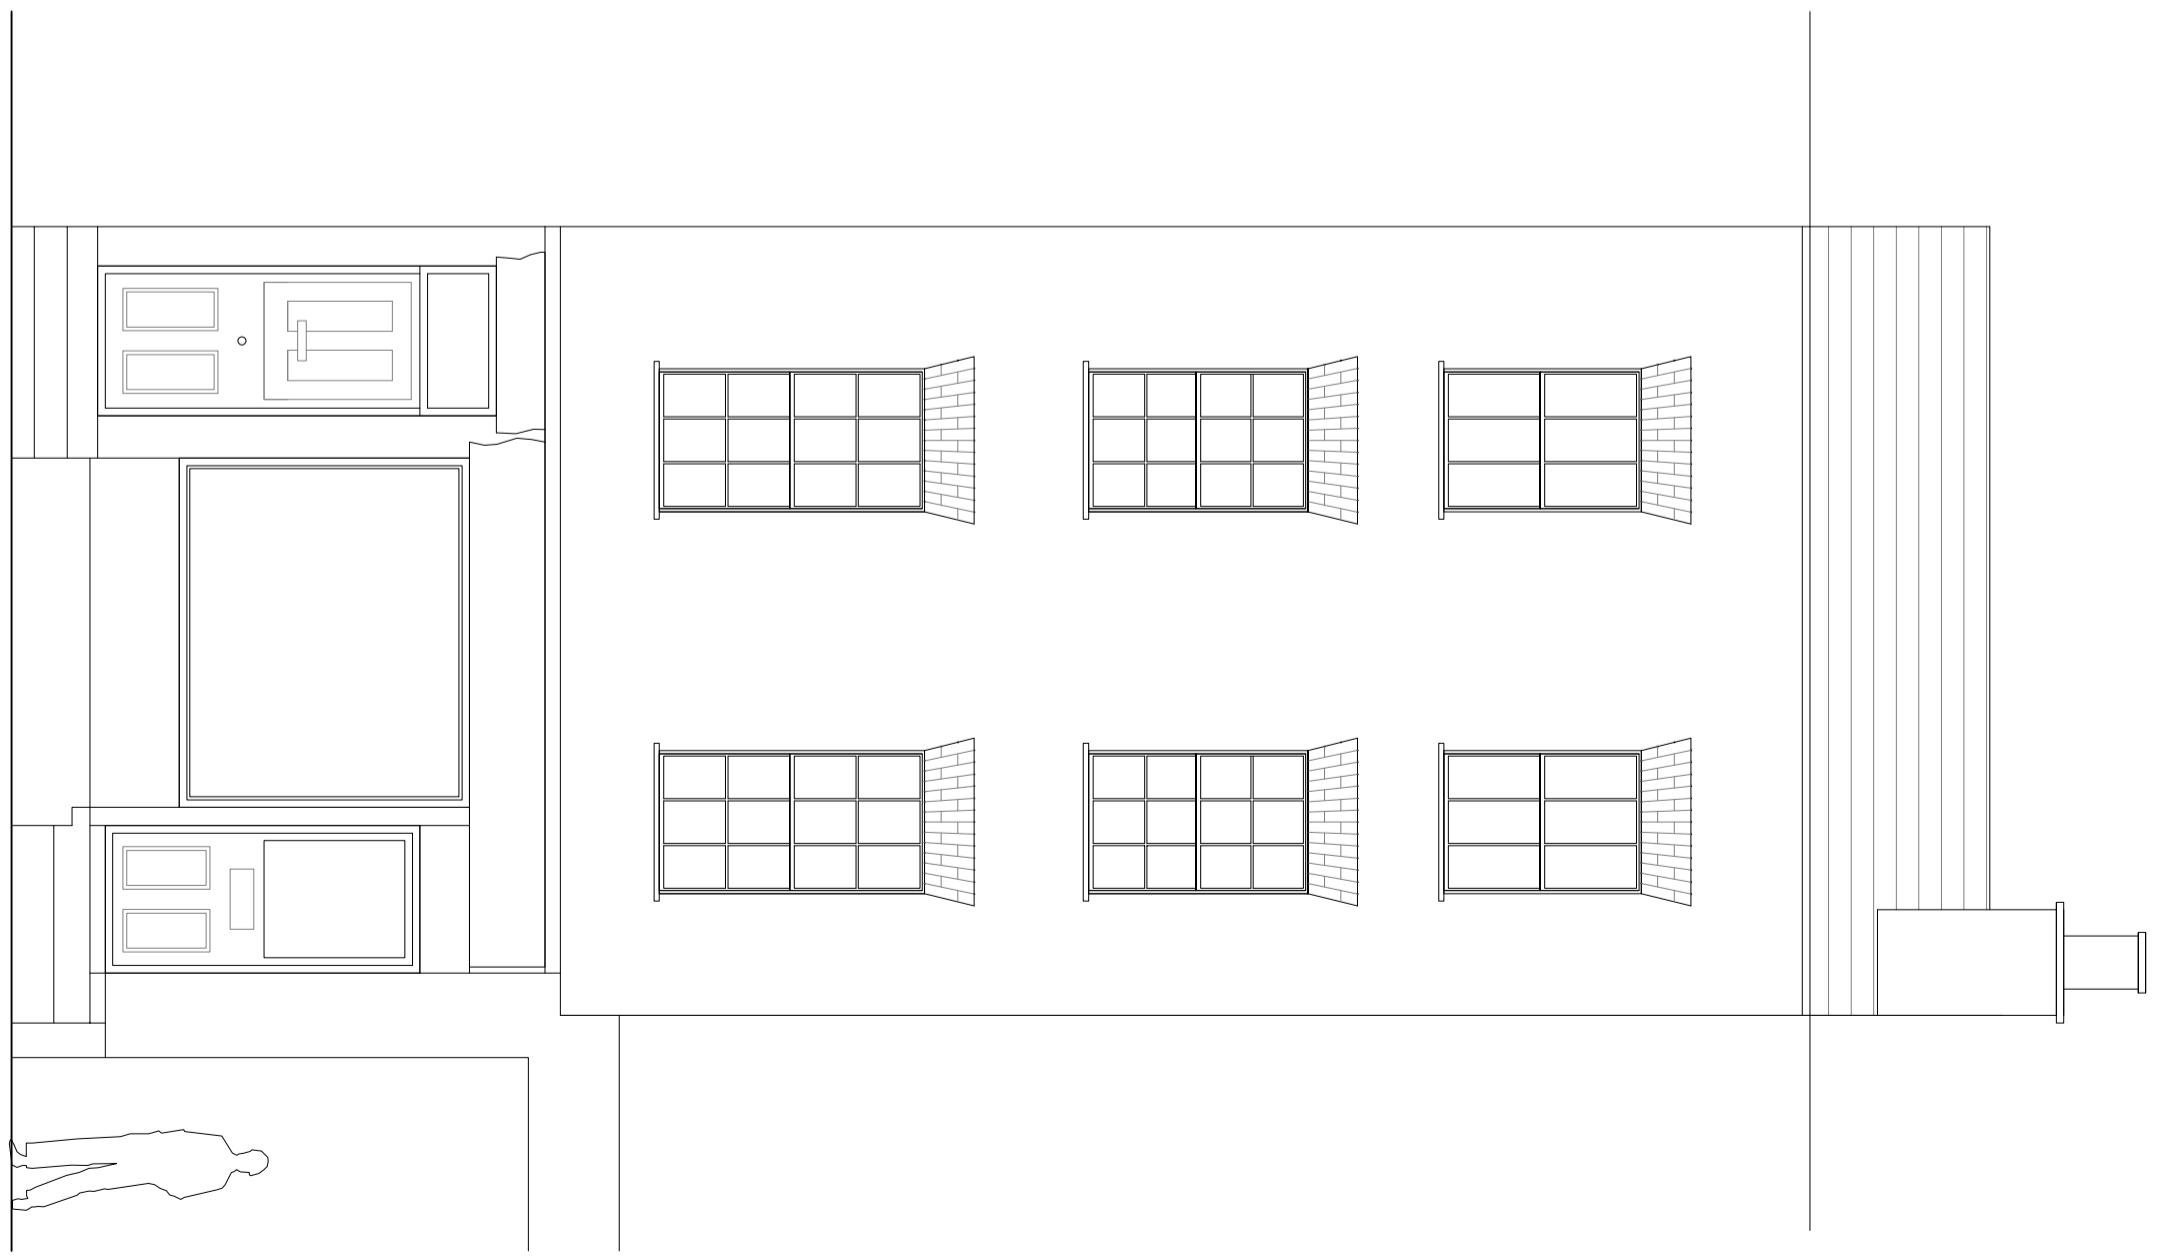

SECTION B-B'

FRONT ELEVATION

FRONT FACADE.

<p>The Line House, Tedstone Delamere Bromyard, Herefordshire, HR7 4PT Tel : 01886 521 971 memorran@architectonics.co.uk</p>	
Project Title	28 Tottenham Street Fitzrovia London W1T 4RH
Drawing Title	As existing Section B-B' Front Elevation.
Drawn By	JS
Reviewed By	WM
Date	07_08_17
CAD File Name	A_016
Scale	1:50
Drawing Status	PLANNING PERMISSION
Job No.	A_16_008
Drawing No.	
Rev No.	
Drawing Size	A2