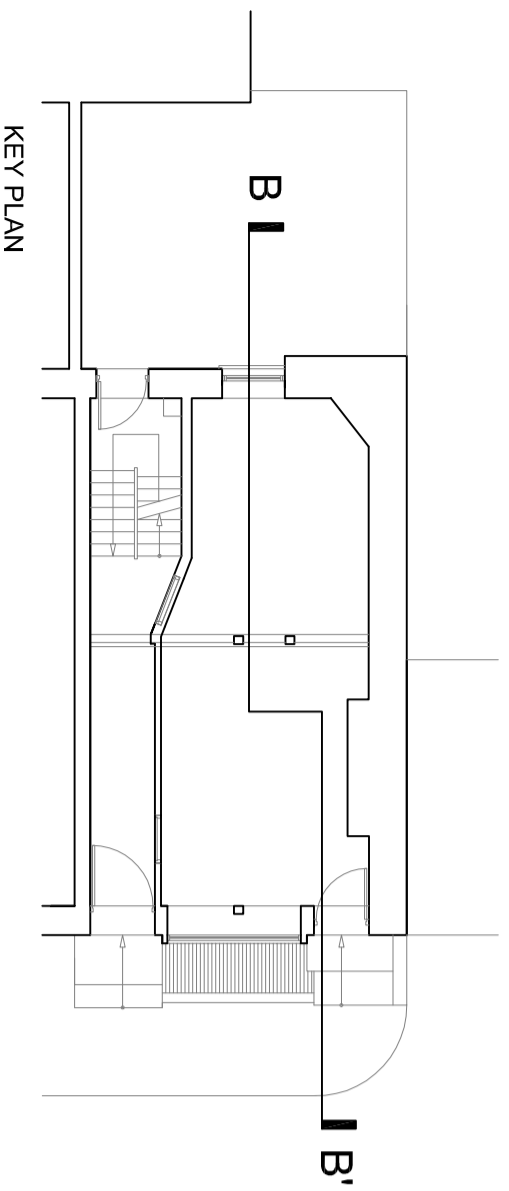

SECTION B-B'

FRONT ELEVATION

FRONT FACADE.

<p>The Line House, Tedstone Delamere Bromyard, Herefordshire, HR7 4PT Tel : 01886 521 971 memorran@architectonics.co.uk</p>	
Project Title	28 Tottenham Street Fitzrovia London W1T 4RH
Drawing Title	As existing Section B-B' Front Elevation.
Drawn By	JS
Reviewed By	WM
Date	07_08_17
CAD File Name	A_016
Scale	1:50
Drawing Status	PLANNING PERMISSION
Job No.	A_16_008
Drawing No.	
Rev No.	
Drawing Size	A2