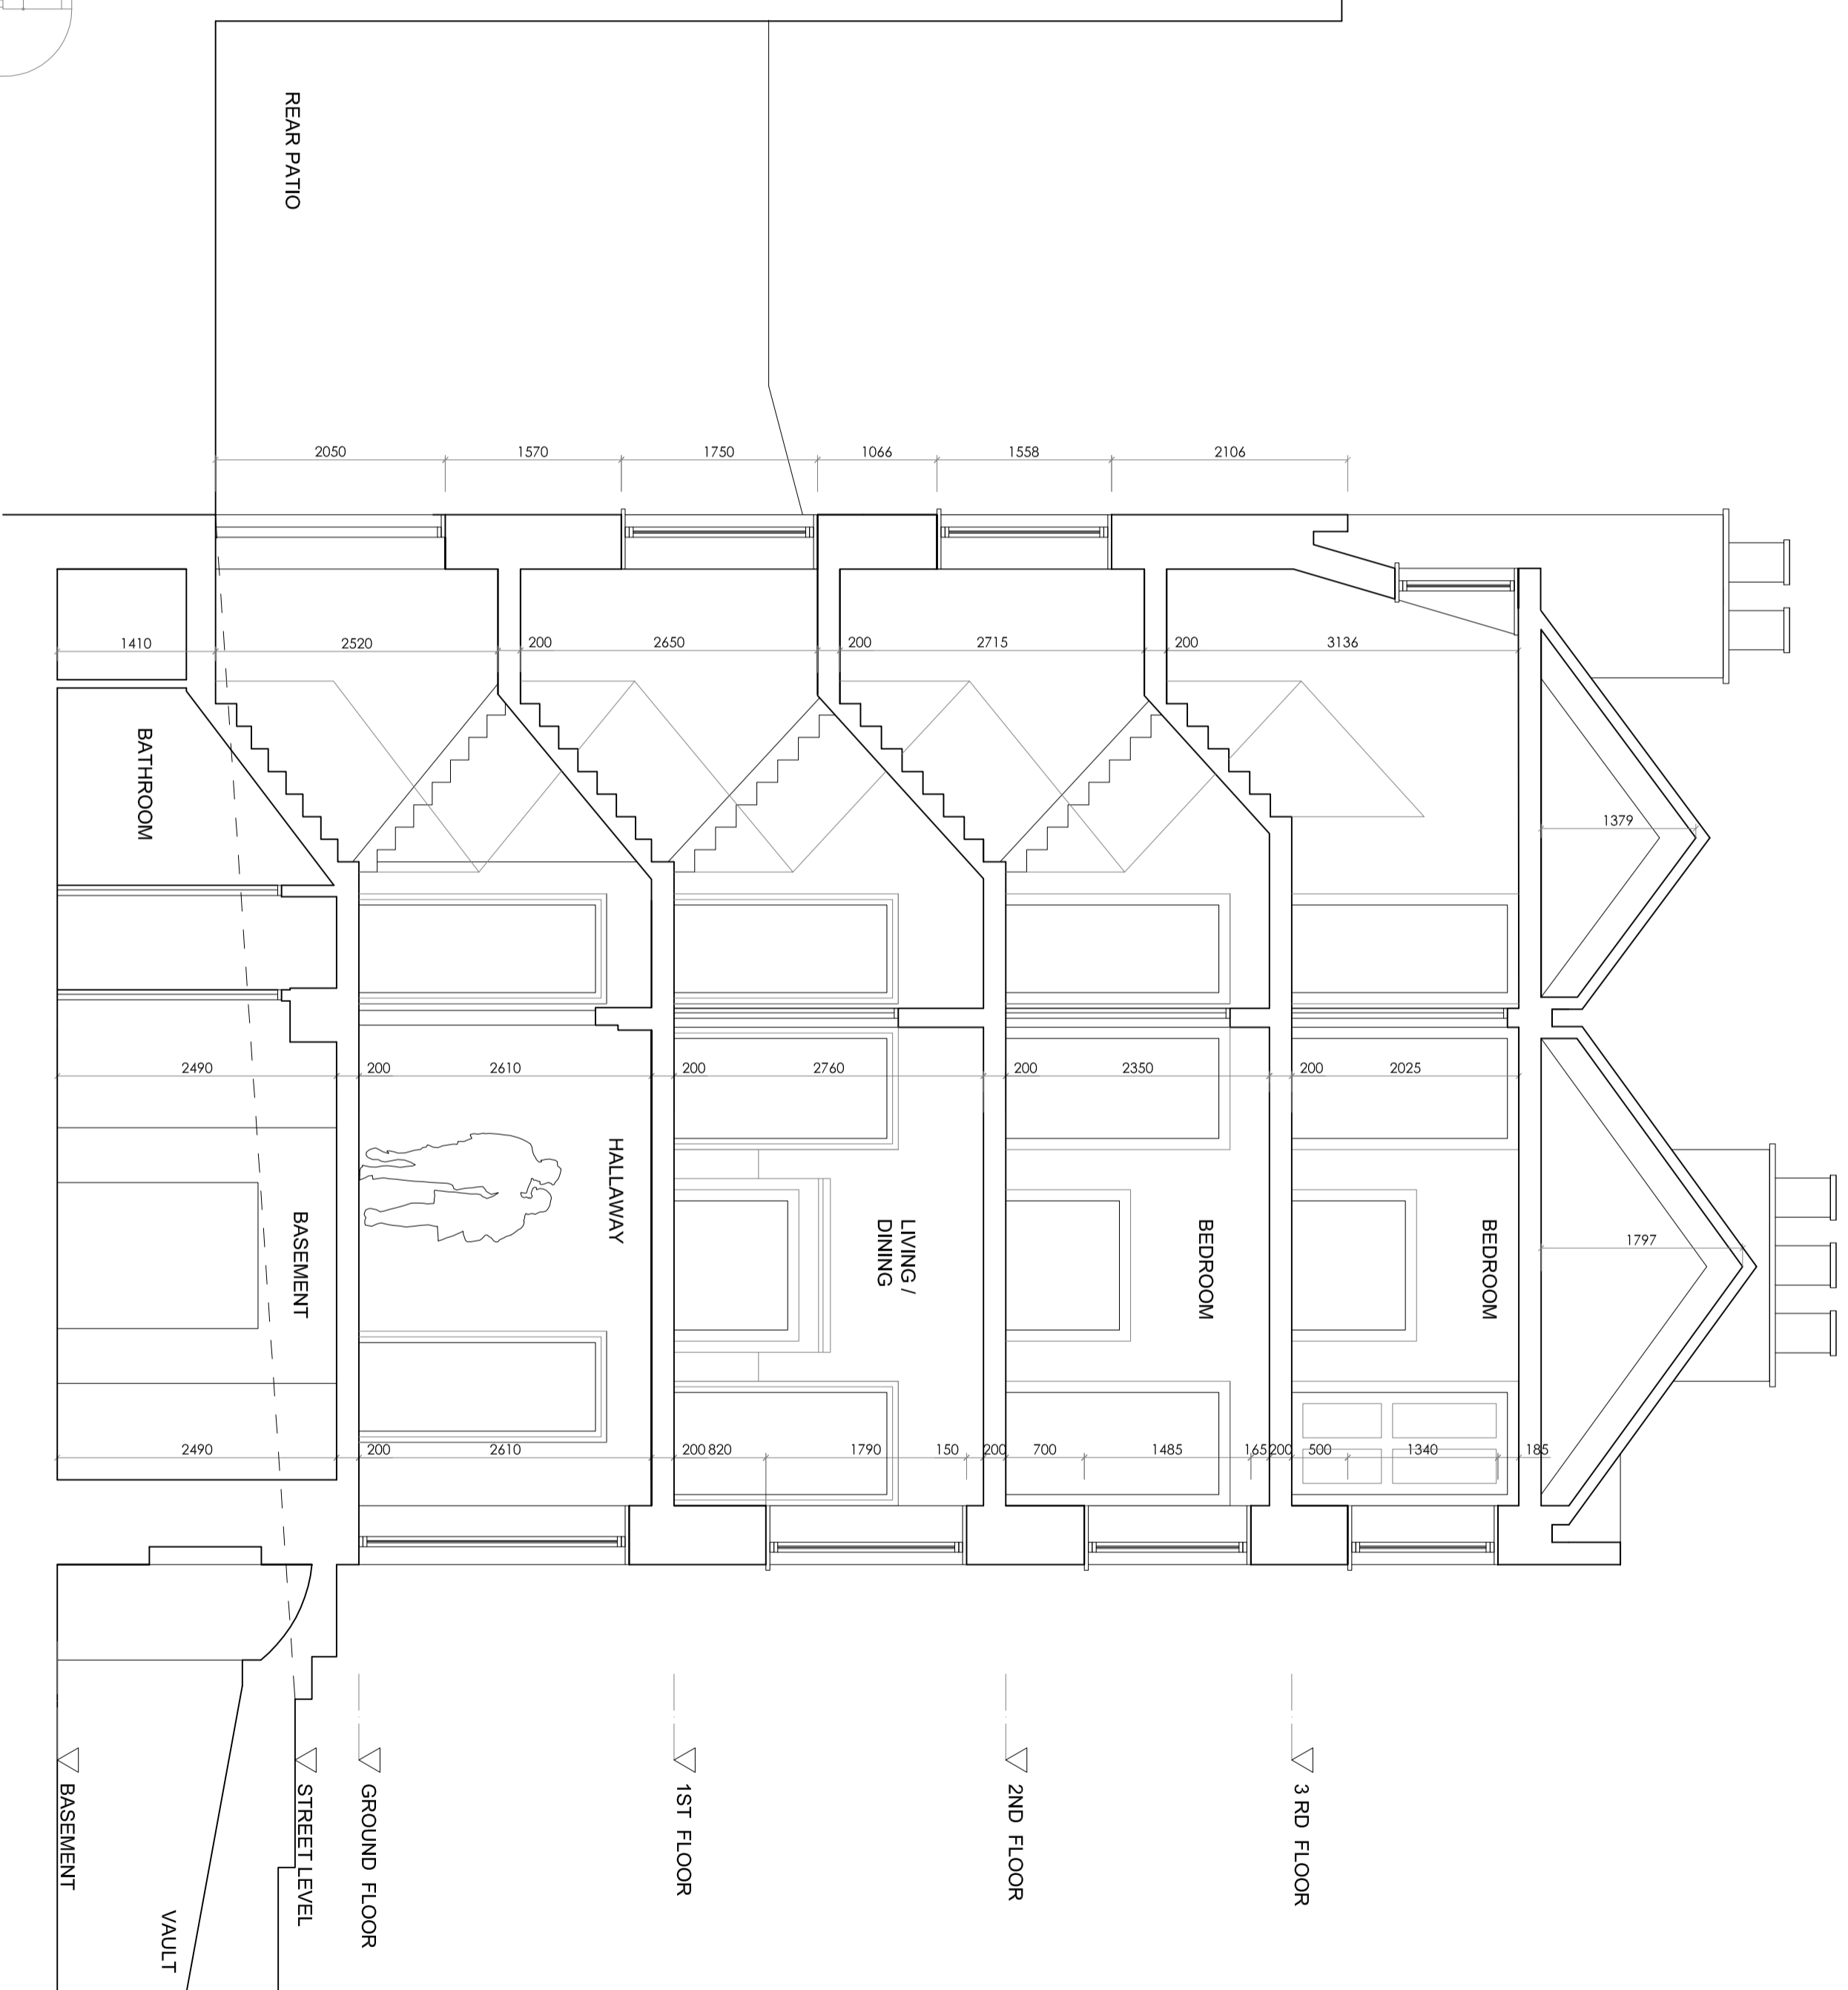

REAR ELEVATION

BACK ALLEY_CHARLOTTE MEWS.

BACK ALLEY_CHARLOTTE MEWS.

BACK FACADE:

The Line House, Tedstone Delamere Bromyard, Herefordshire, HR7 4PT Tel : 01886 521 971 memoran@architectonics.co.uk	
Project Title	28 Tottenham Street Fitzrovia London W1T 4RH
Drawing Title	As existing Section A-A' Back Elevation.
Drawn By	JS
Reviewed By	WM
Date	07_08_17
CAD File Name	A_016
Scale	1:50
Drawing Status	PLANNING PERMISSION
Job No.	A_16_007
Drawing No.	
Rev No.	