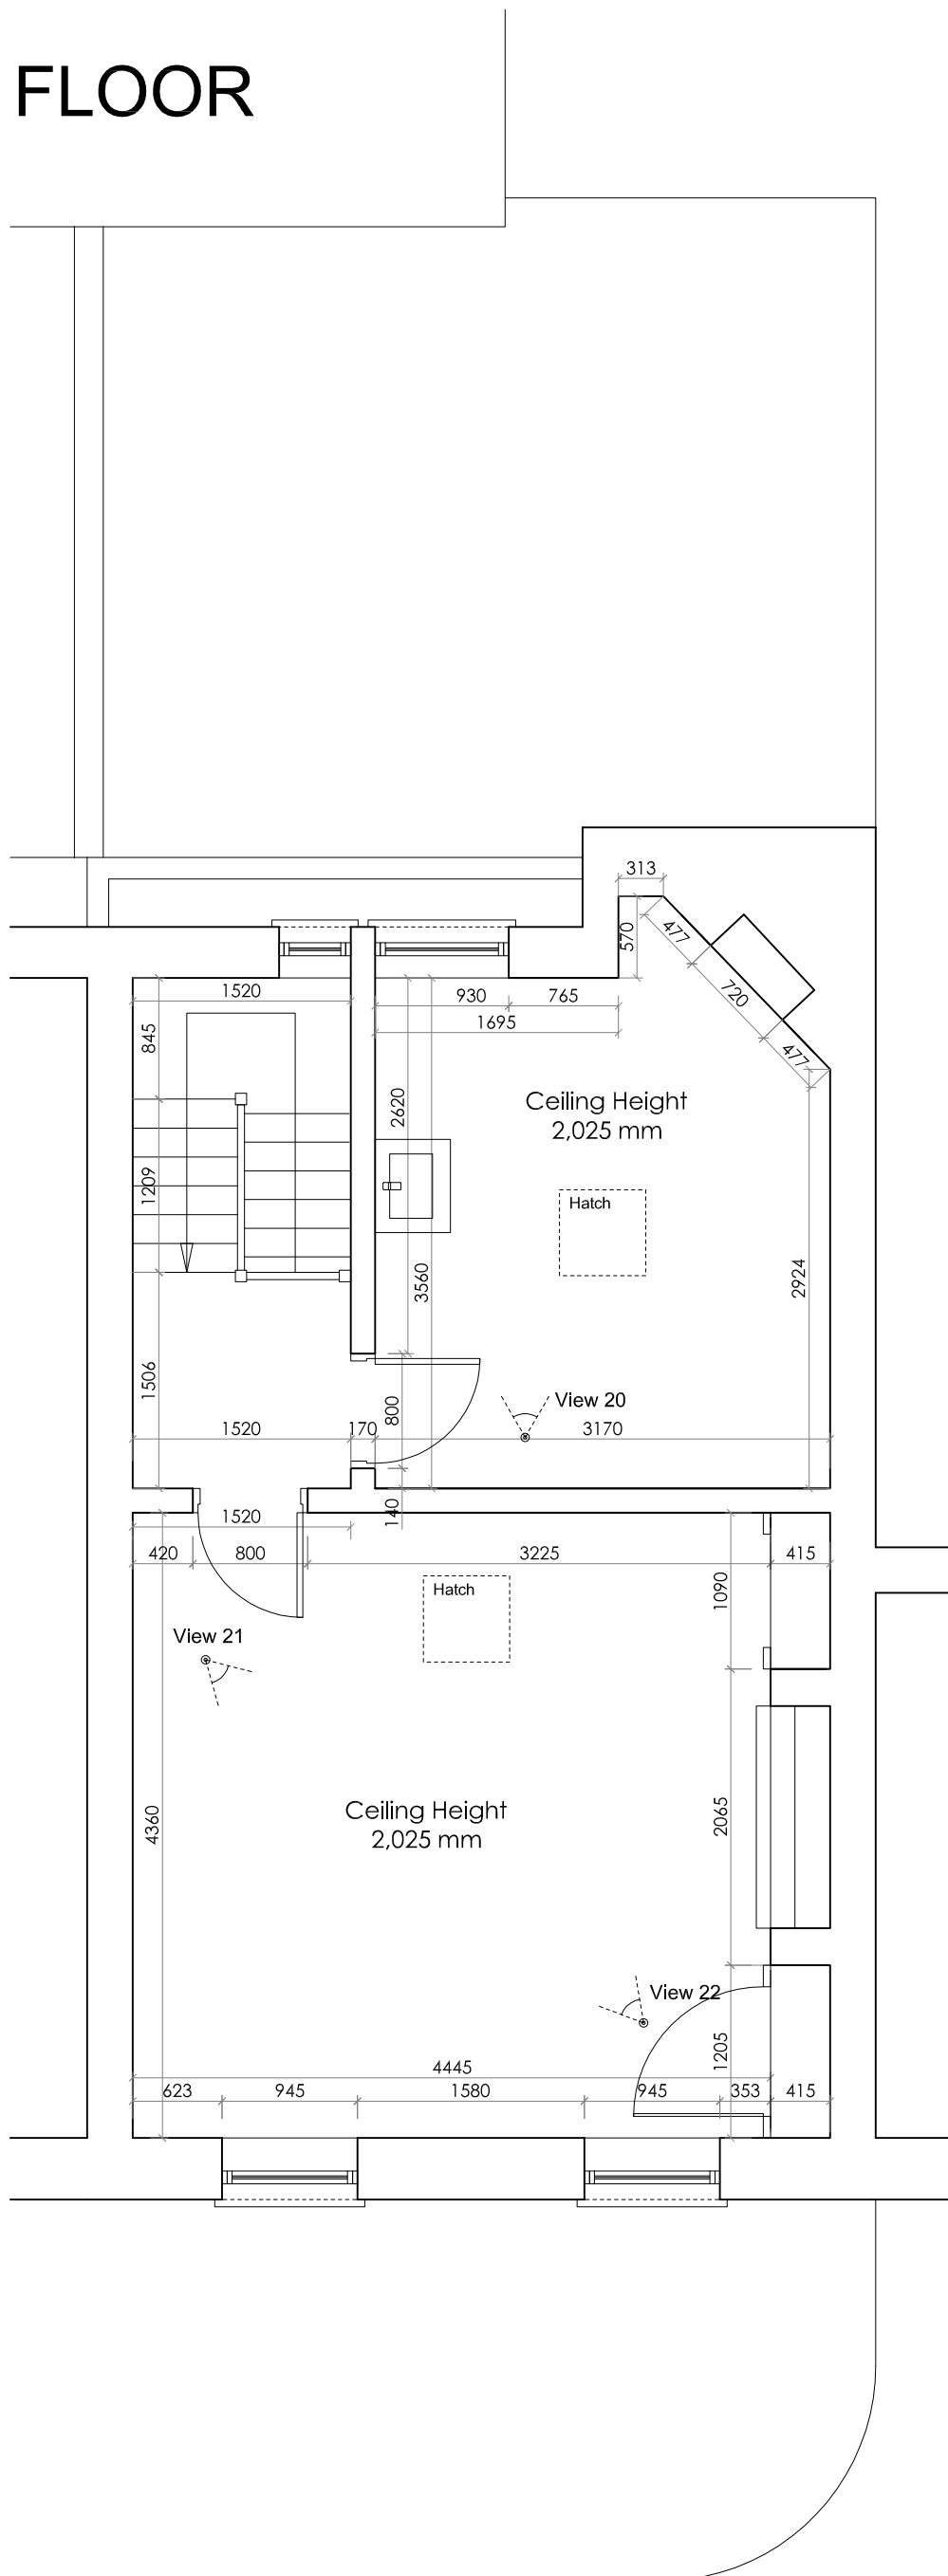

THIRD FLOOR

View 21.

View 22.

View 23.

Inner gutter.

 ARCHITECTONICUS The Line House, Tedstone Delamere Bromyard, Herefordshire, HR7 4PT Tel : 01886 821 971 mcmorran@architectonicus.co.uk		
Project Title		
28 Tottenham Street Fitzrovia London W1T 4RH		
Drawing Title		
As existing__ Third Floor		
Drawn By JS	Scale 1:50	Drawing Size A3
Reviewed By WM	Drawing Status PLANNING PERMISSION	
Date 07_08_17	Job No.	Drawing No.
CAD File Name A_016_	A_16_005	Rev No. —