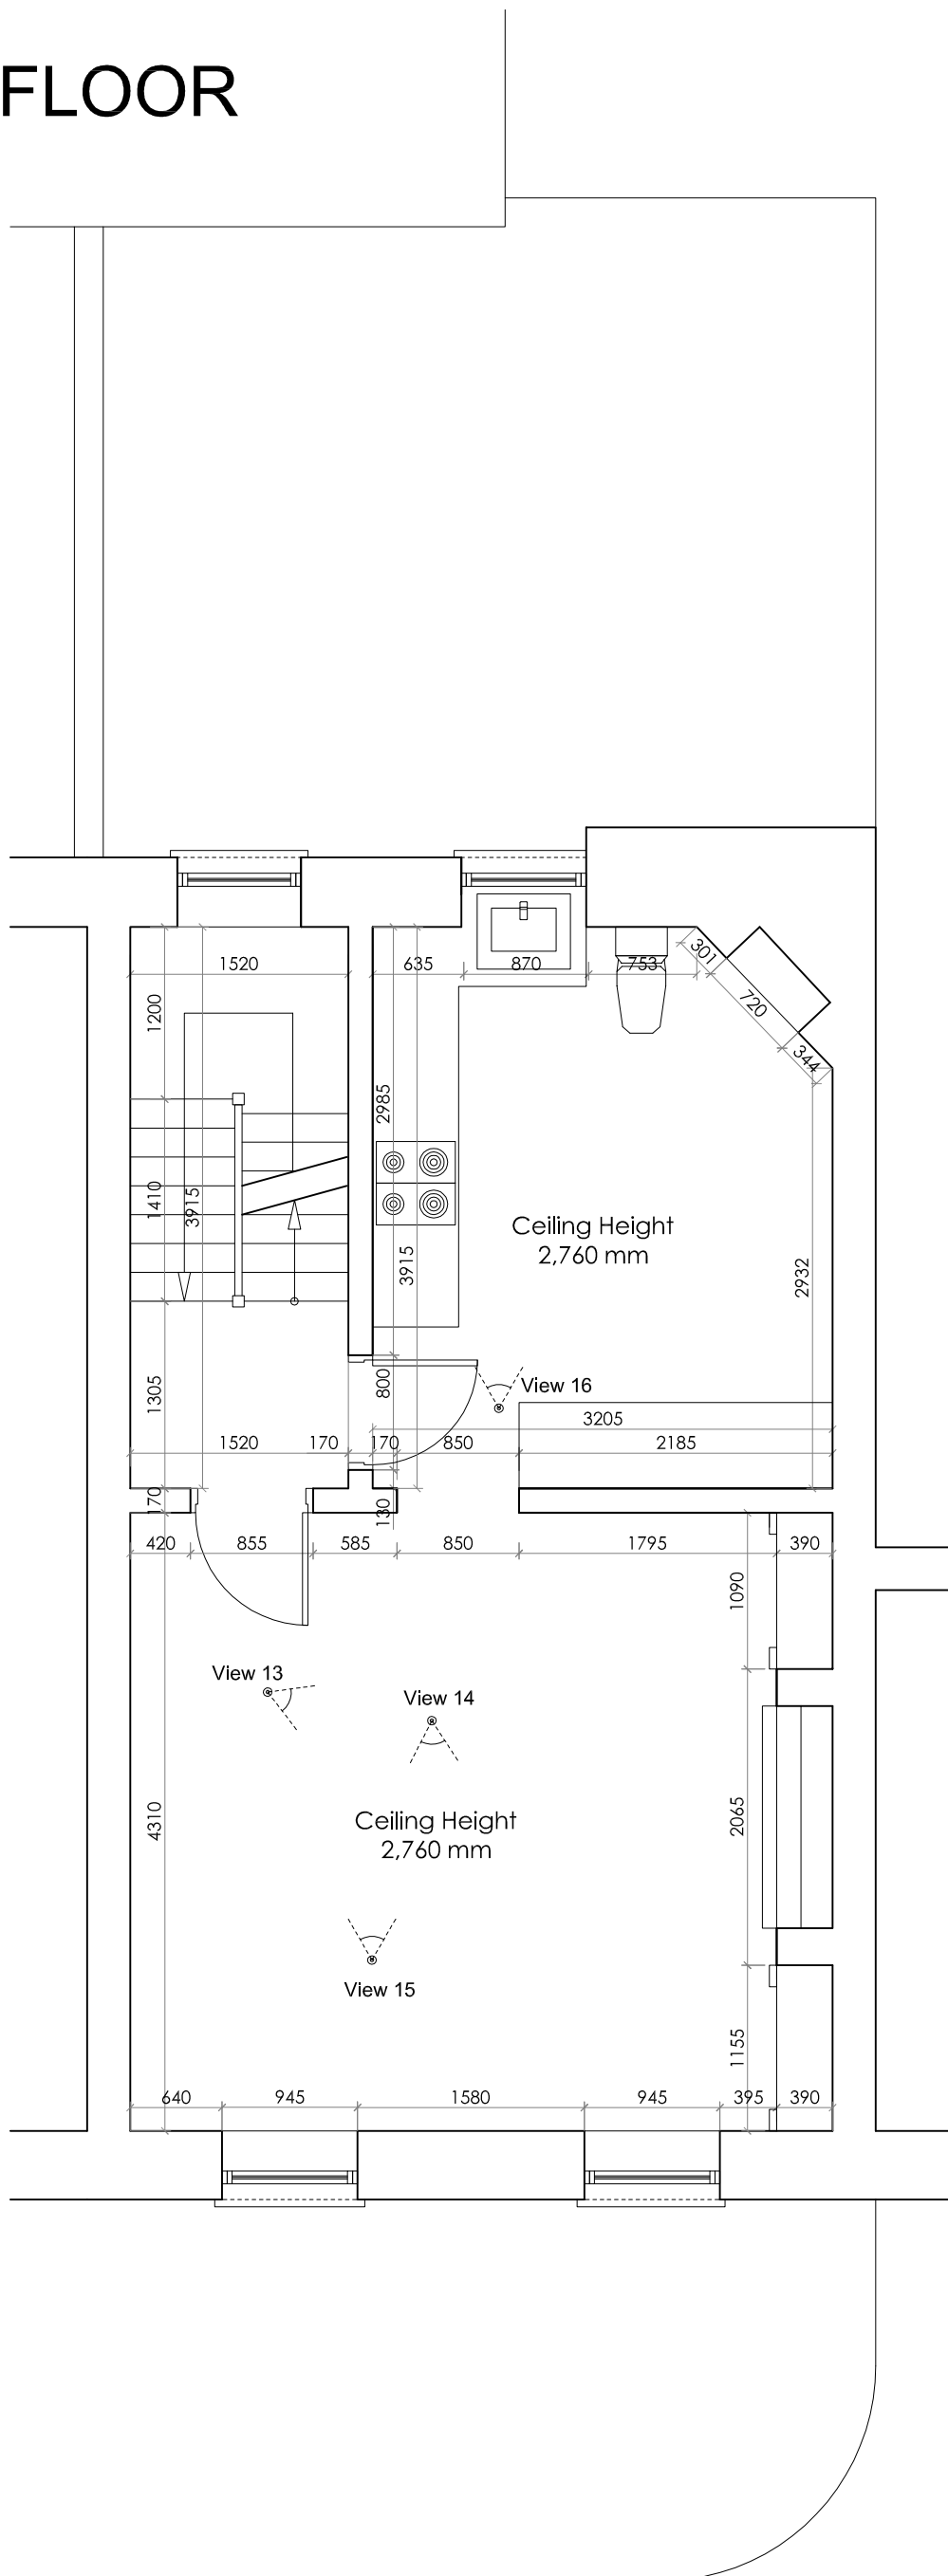

FIRST FLOOR

View 13.

View 14.

View 15.

View 16.

 The Line House, Tedstone Delamere Bromyard, Herefordshire, HR7 4PT Tel : 01886 821 971 mcmorran@architectonicus.co.uk		
Project Title		
28 Tottenham Street Fitzrovia London W1T 4RH		
Drawing Title		
As existing __ First Floor		
Drawn By	Scale	Drawing Size
JS	1:50	A3
Reviewed By	Drawing Status	
WM	PLANNING PERMISSION	
Date	Job No. Drawing No. Rev No.	
07_08_17		
CAD File Name		
A_016_	A_16_003 —	