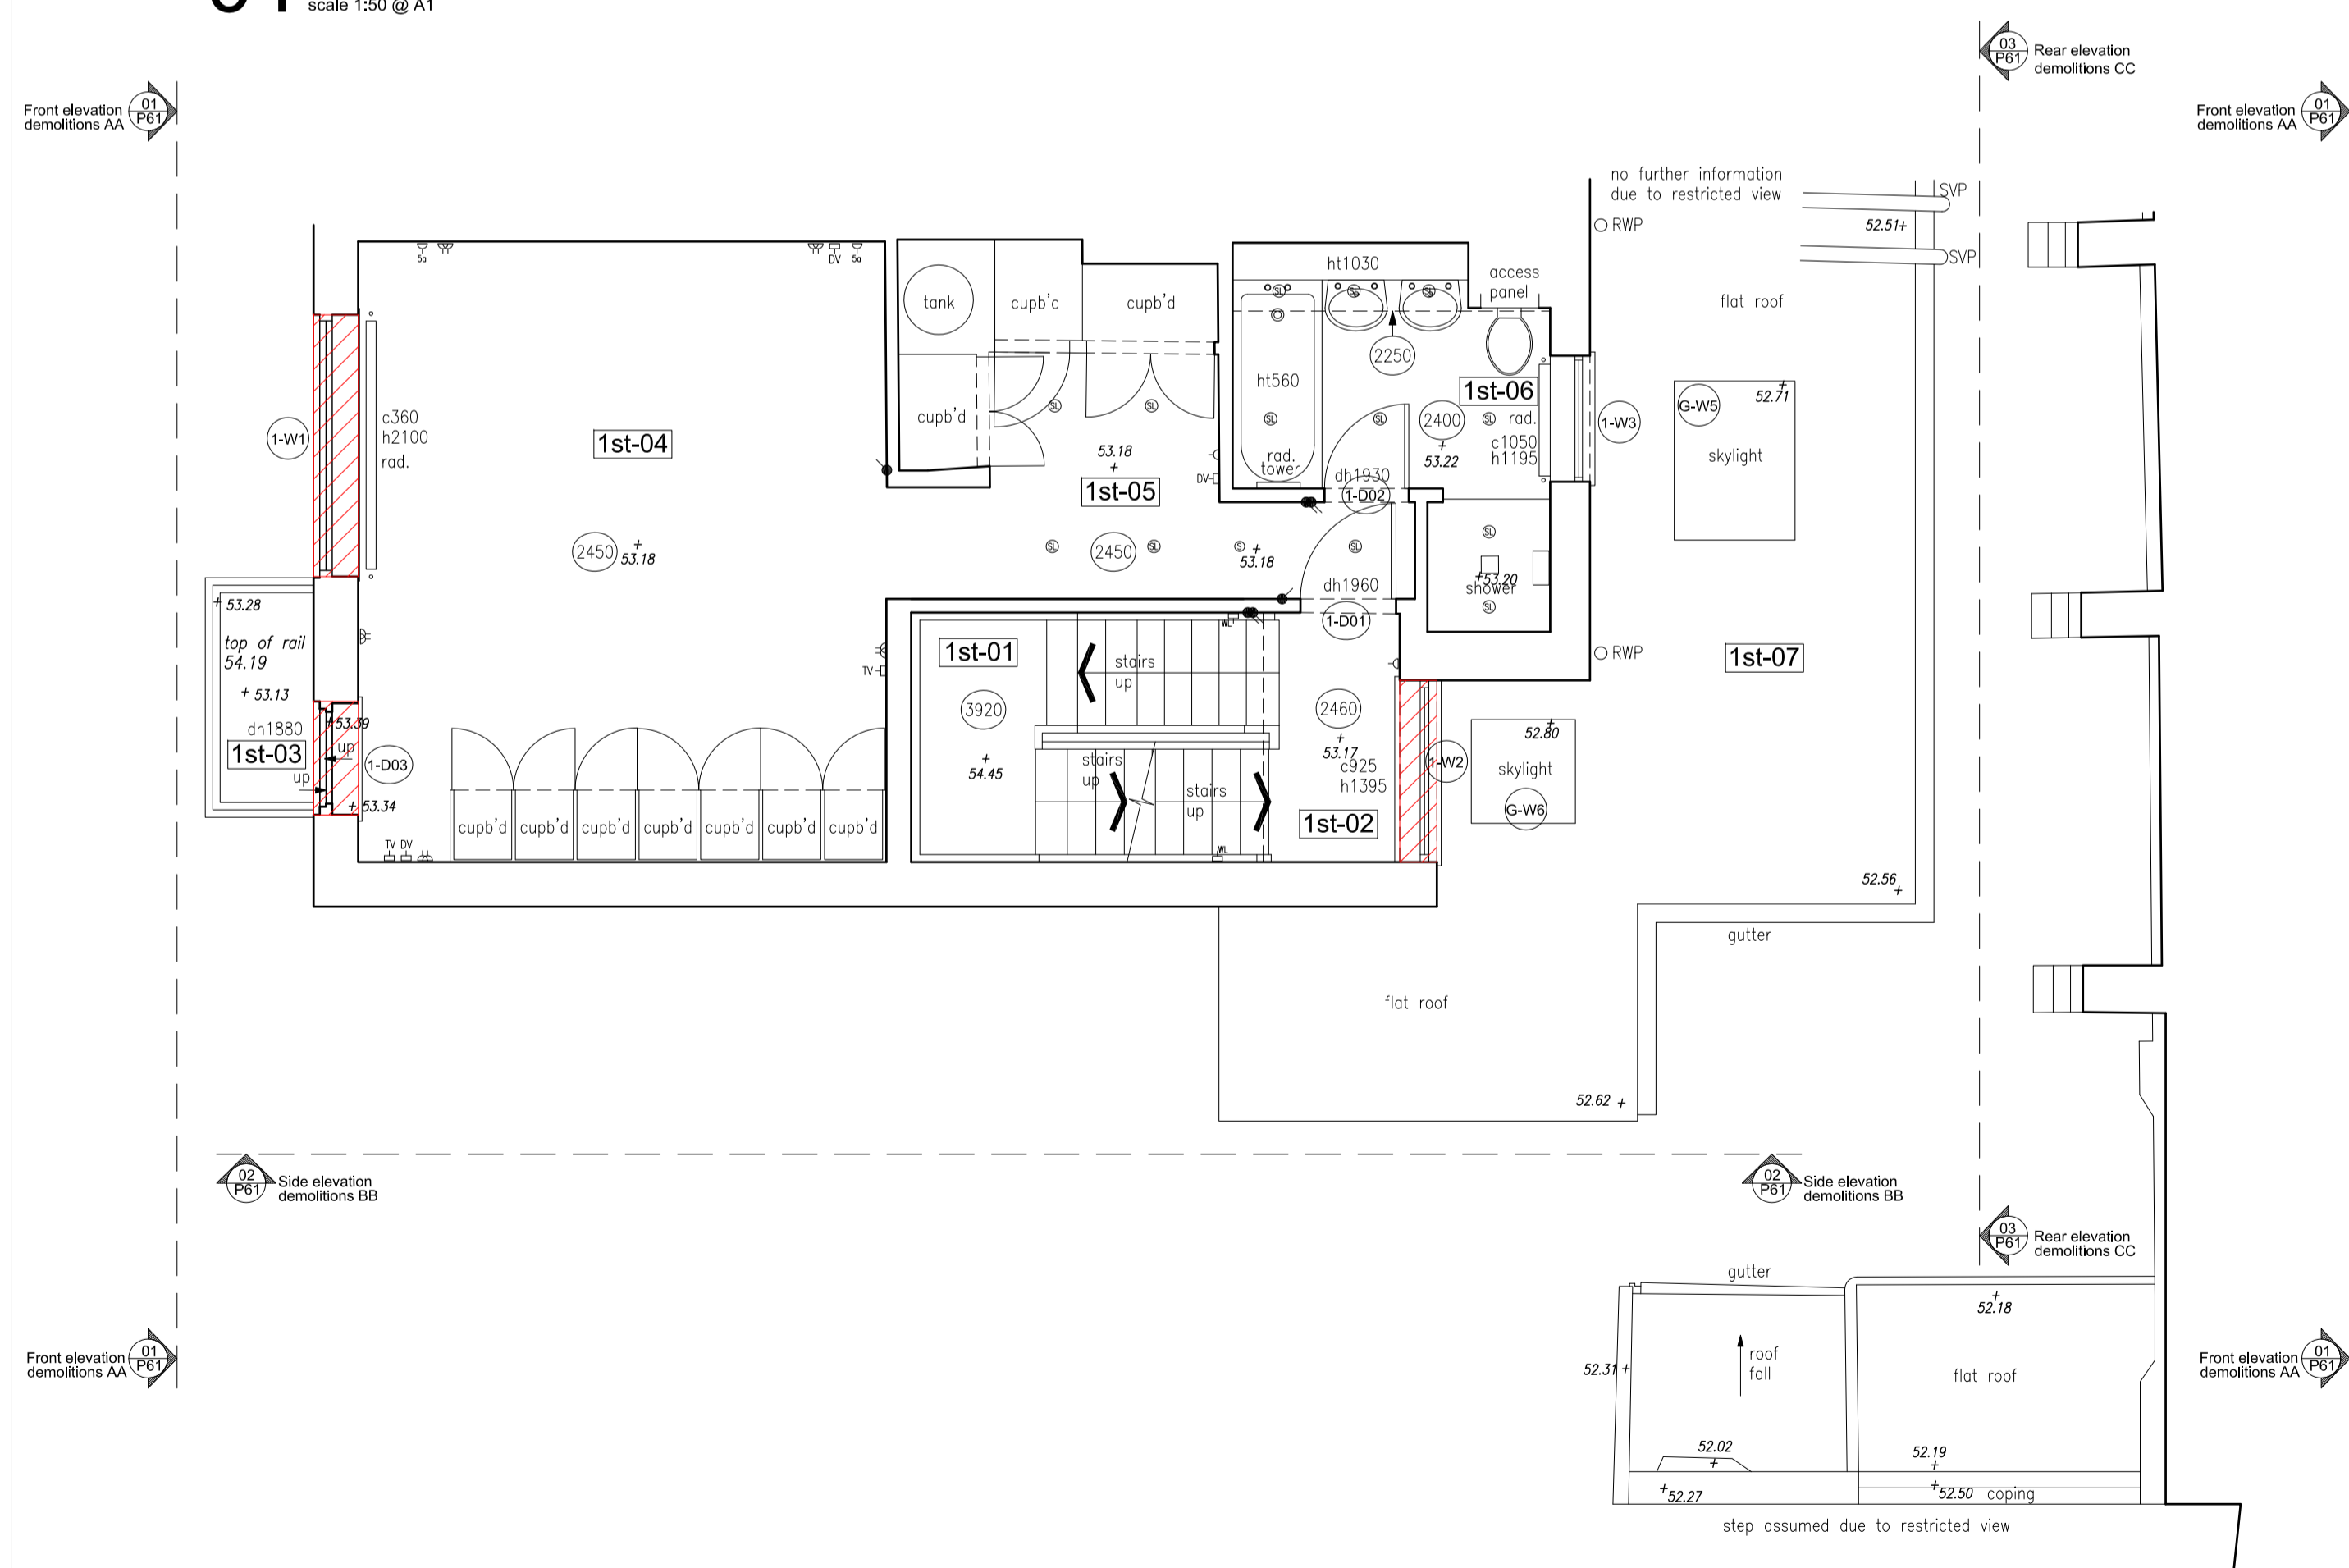

01 Ground Floor Plan - Demolitions
scale 1:50 @ A1

02 First Floor Plan - Demolitions
scale 1:50 @ A1

03 Second Floor Plan - Demolitions
scale 1:50 @ A1

Rev.	Date	Description	
Project			
6 Oak Hill Park Mews, London, NW3 7LH.			
Title			
Demolition Plans			
andrew wood associates ltd			
120 Pall Mall London SW1Y 5EA		T: 020 7884 1400 F: 08451 305949	
client:			
Matt Lyons 6 Oak Hill Park Mews Hampstead London NW3 7LH			
Date	Job No	Drawing No	Revision
04.07.2017			
Scale 1:50 @ A1 1:100 @ A3	176	P60	00