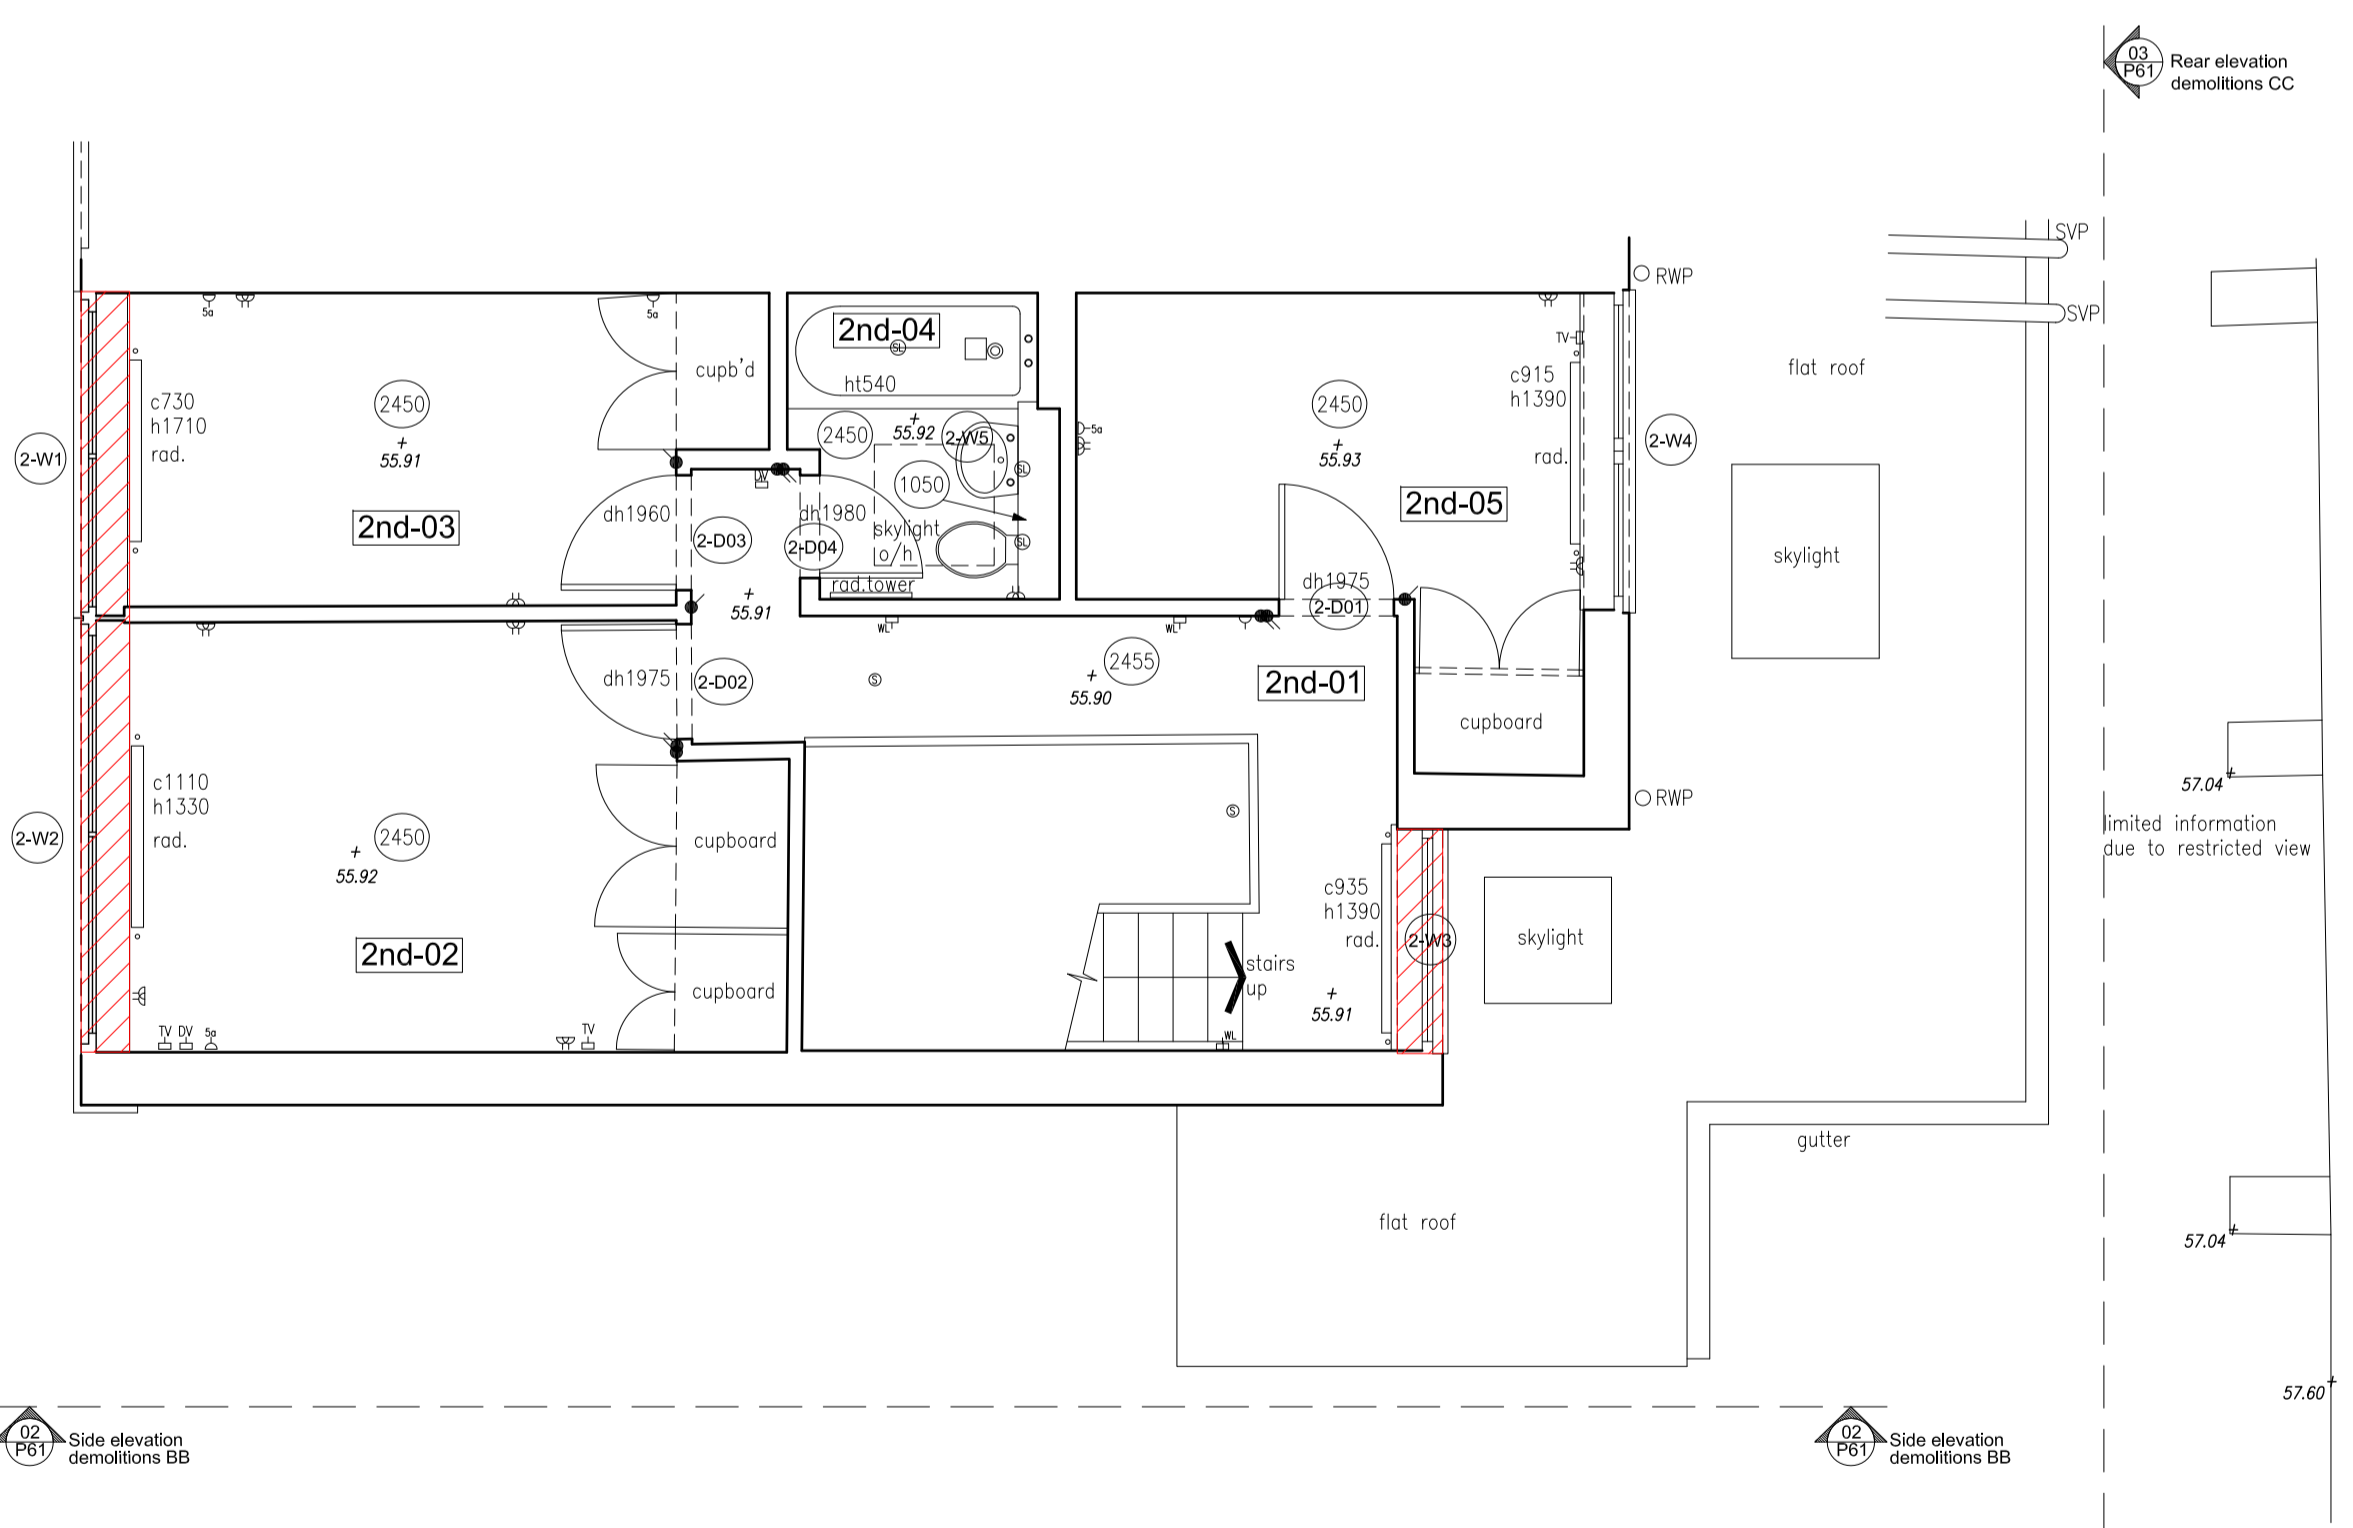

01 Ground Floor Plan - Demolitions
scale 1:50 @ A1

02 First Floor Plan - Demolitions
scale 1:50 @ A1

03 Second Floor Plan - Demolitions
scale 1:50 @ A1

Rev.	Date	Description	
Project			
6 Oak Hill Park Mews, London, NW3 7LH.			
Title			
Demolition Plans			
andrew wood associates ltd			
120 Pall Mall London SW1Y 5EA		T: 020 7884 1400 F: 08451 305949	
client:			
Matt Lyons 6 Oak Hill Park Mews Hampstead London NW3 7LH			
Date	Job No	Drawing No	Revision
04.07.2017			
Scale 1:50 @ A1 1:100 @ A3	176	P60	00