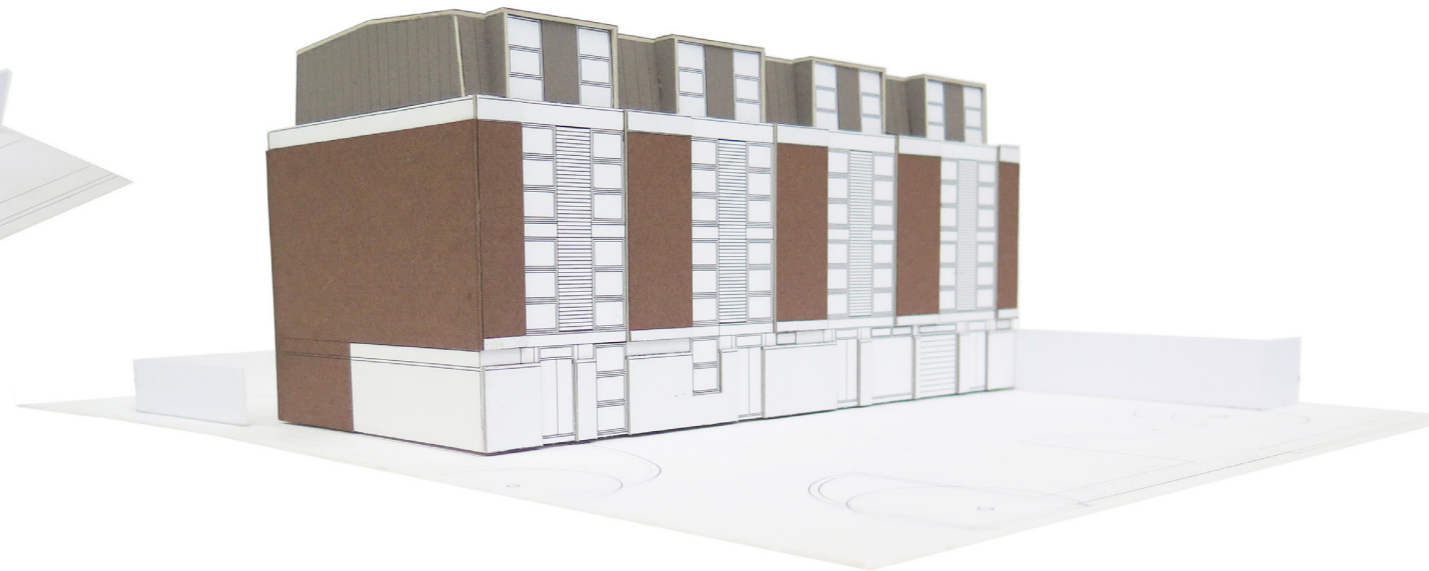

View of front facade from Elliott Square  
(No 29-32 only)

View of front facade from Elliott Square  
(No 29-32 only)

View of rear facade from King Henry's Road  
(No 29-32 only)

View of rear facade from King Henry's Road  
(No 29-32 only)

Revision	Date	By	Checked
----------	------	----	---------

For  
Planning

**Proposed Roof Extensions  
Model Photos No 29-32**  
24-32 Elliott Square, NW3

**1694\_P09**

Scale: N/A at A3  
Date: 7/06/17  
Drawn: N/A