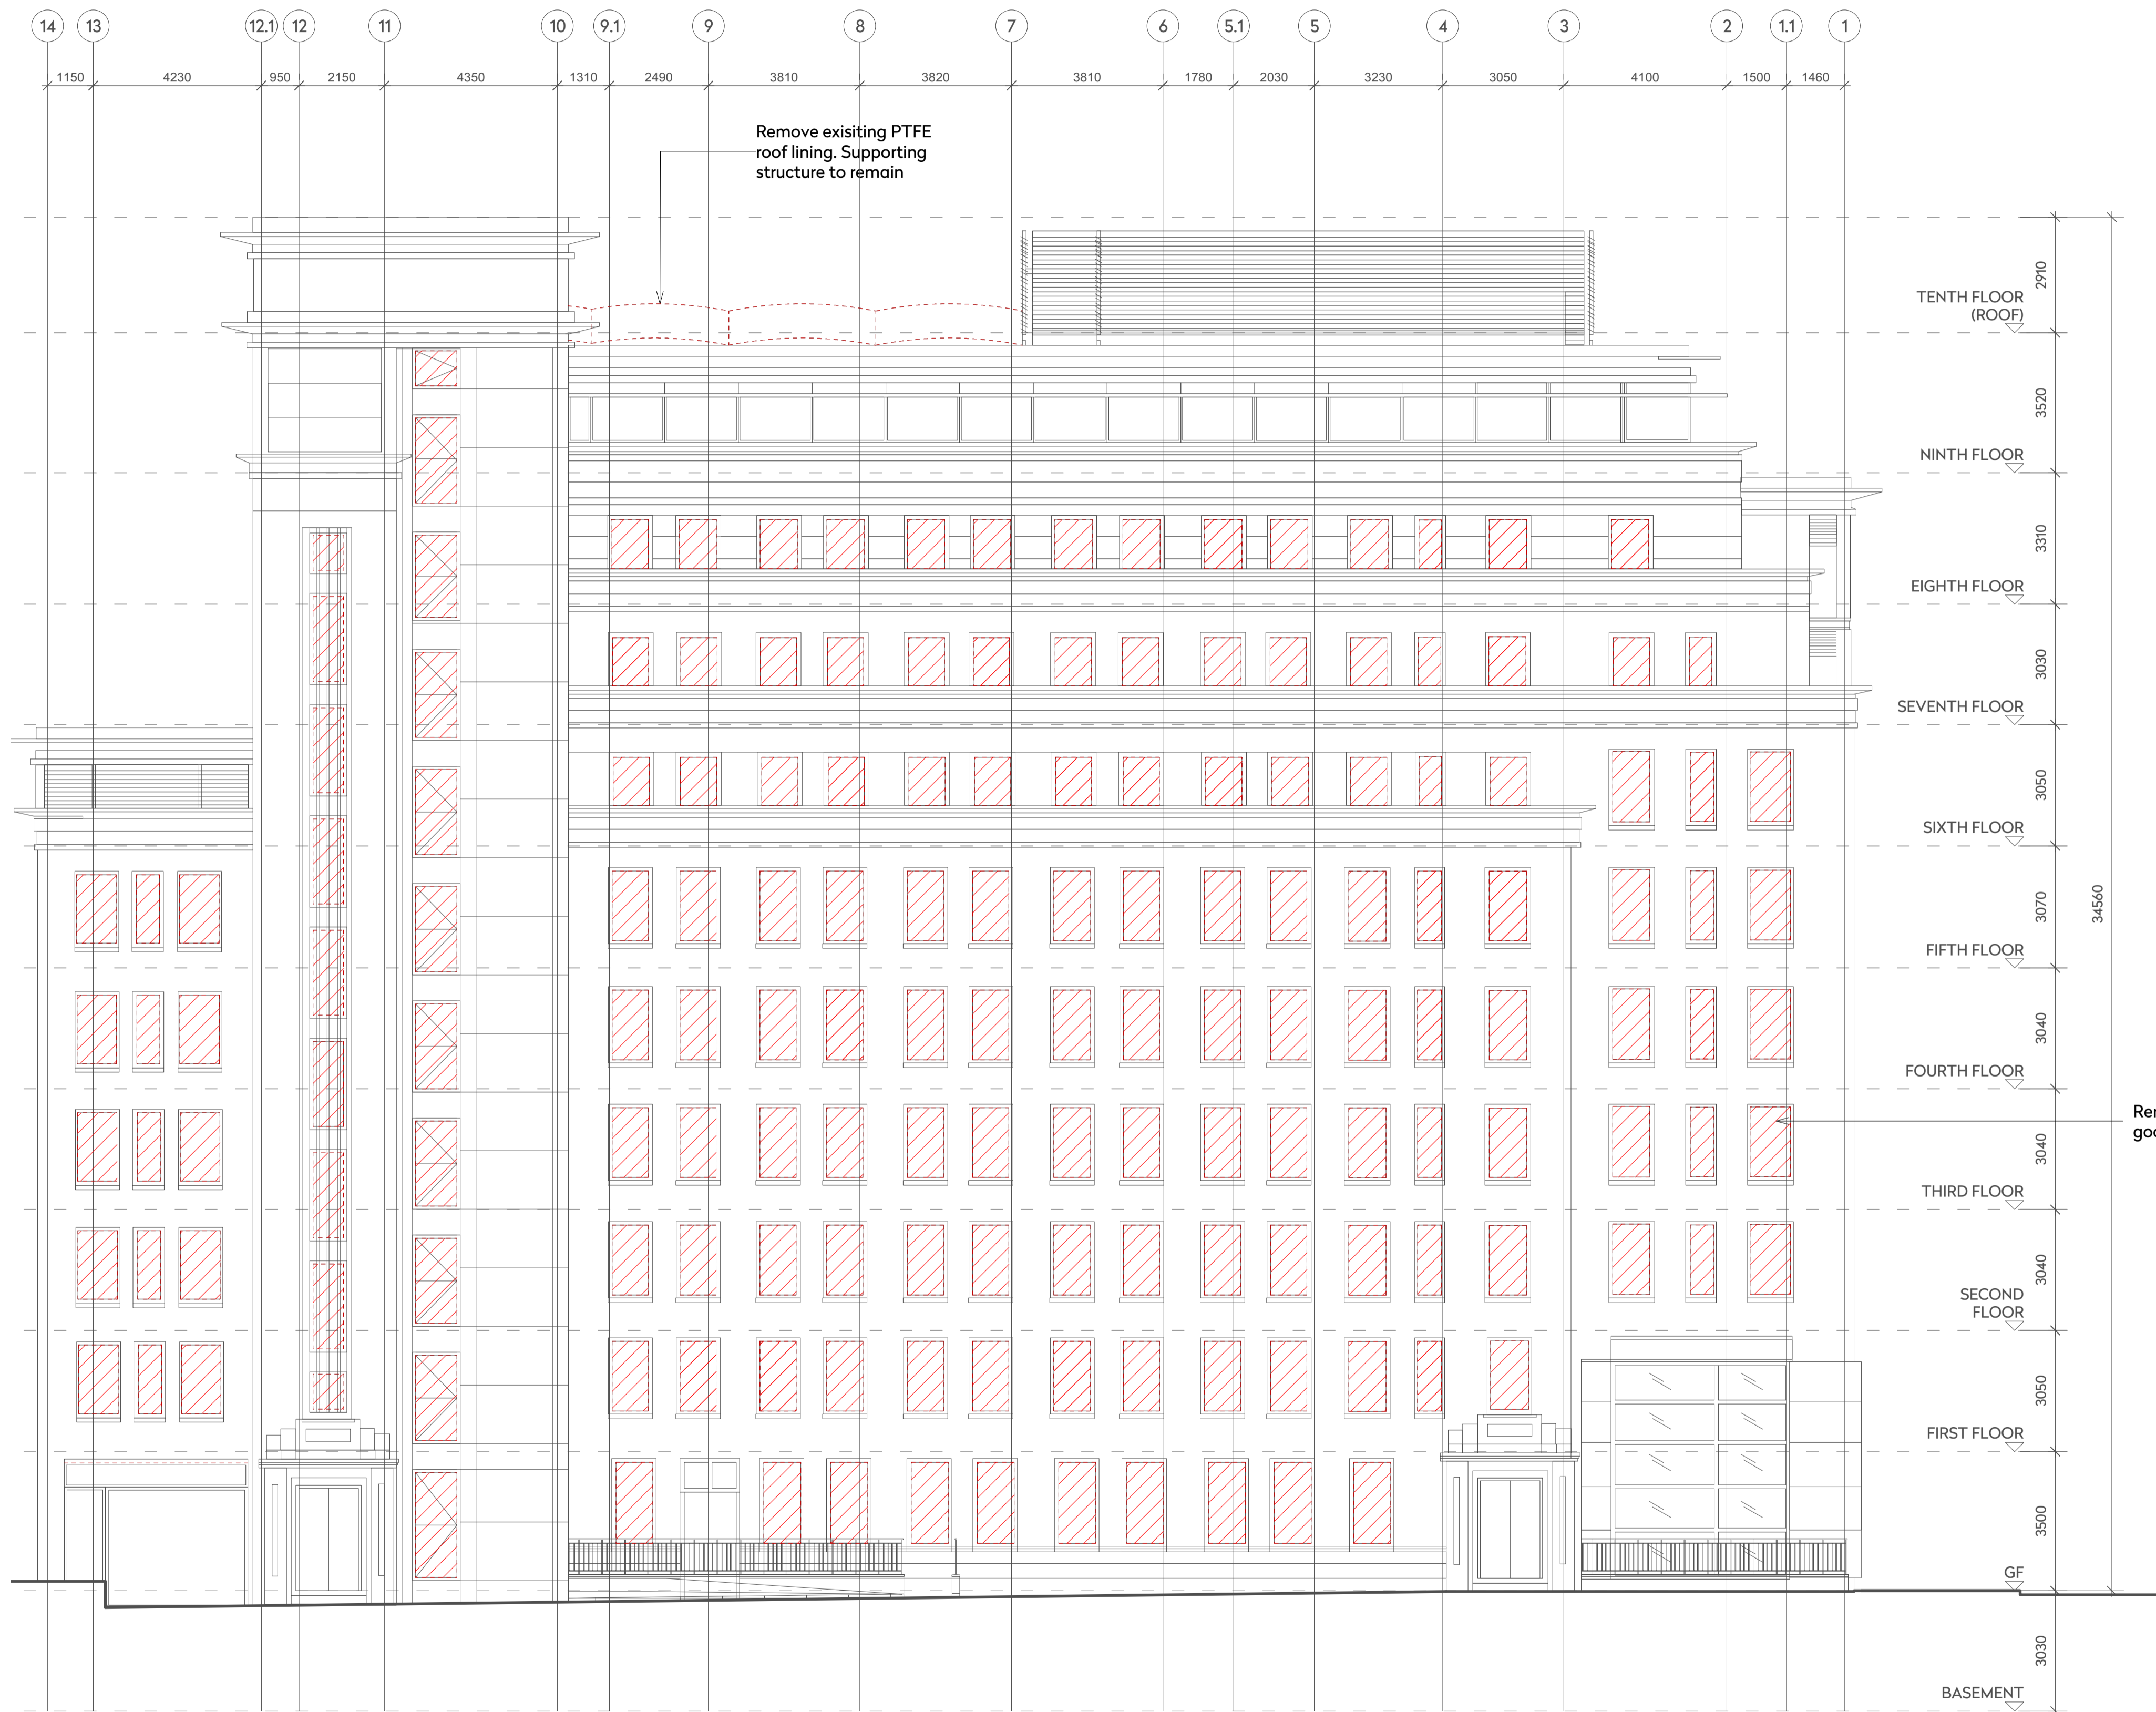

Unlocking space.
Empowering people.

Demolition Legend:

- Existing
- Demolition/Strip Out Works

Key Plan
Not to scale

01 Existing West Elevation
1:100@A3/ 1:200@A1

Rev.	Date	Details	By	Client

Warner Bros.

Project name
Project Phoenix

Drawing title
Existing West Elevation

Status
Planning Application

Scale
1:100@A1, 1:200@A3

Drawn by
CF

Date
Aug 2017

Checked by
RL

Drawing number
1539-P-203-Ex. West Elev.

Revision
-

This drawing is copyright. Do not scale off dimensions. All dimensions are to be checked on site by contractor. Contractor to report any dimensional discrepancies, errors or omissions prior to commencing in site.