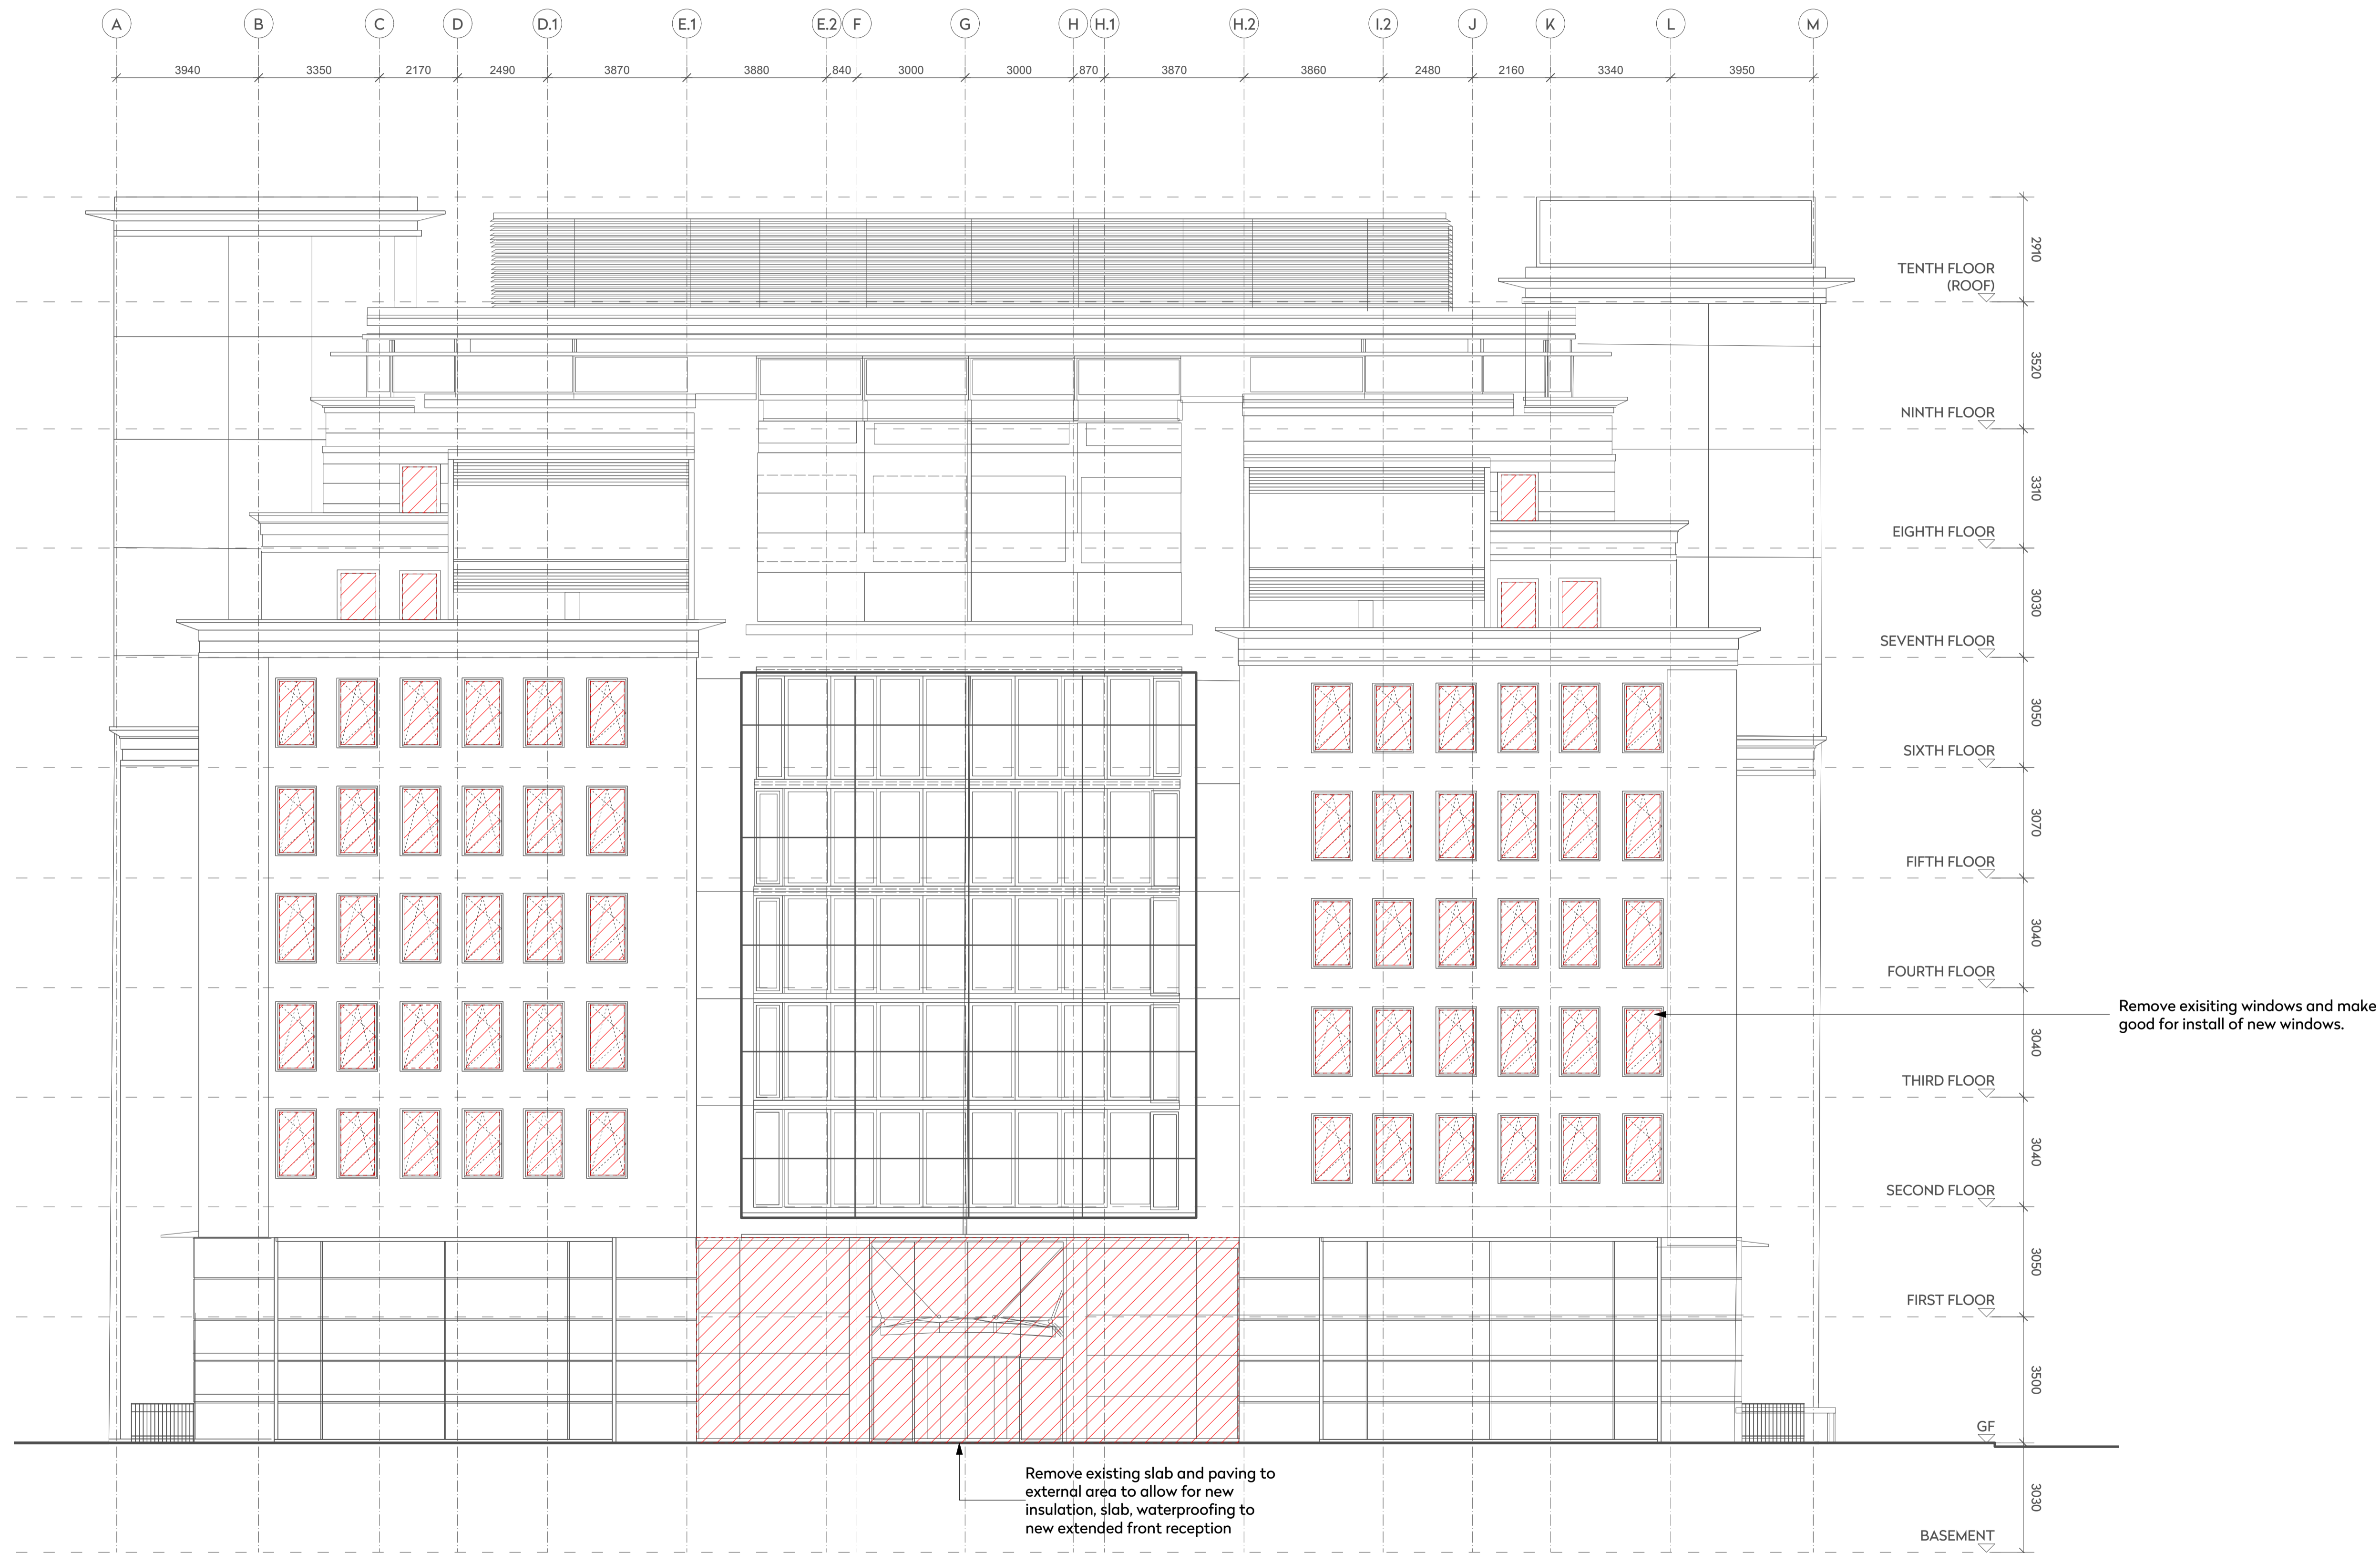

Unlocking space.
Empowering people.

Demolition Legend:

- Existing
- Demolition/Strip Out Works

Rev.	Date	Details	By

Warner Bros.

Project name

Project Phoenix

Drawing title

Existing South Elevation

Status

Planning Application

Scale
1:100@A1, 1:200@A3

Date
Aug 2017

Drawing number
1539-P-200-Ex. South Elev.

Drawn by
CF

Checked by
RL

Revision
-

01 Existing South Elevation
1:100@A3/ 1:200@A1