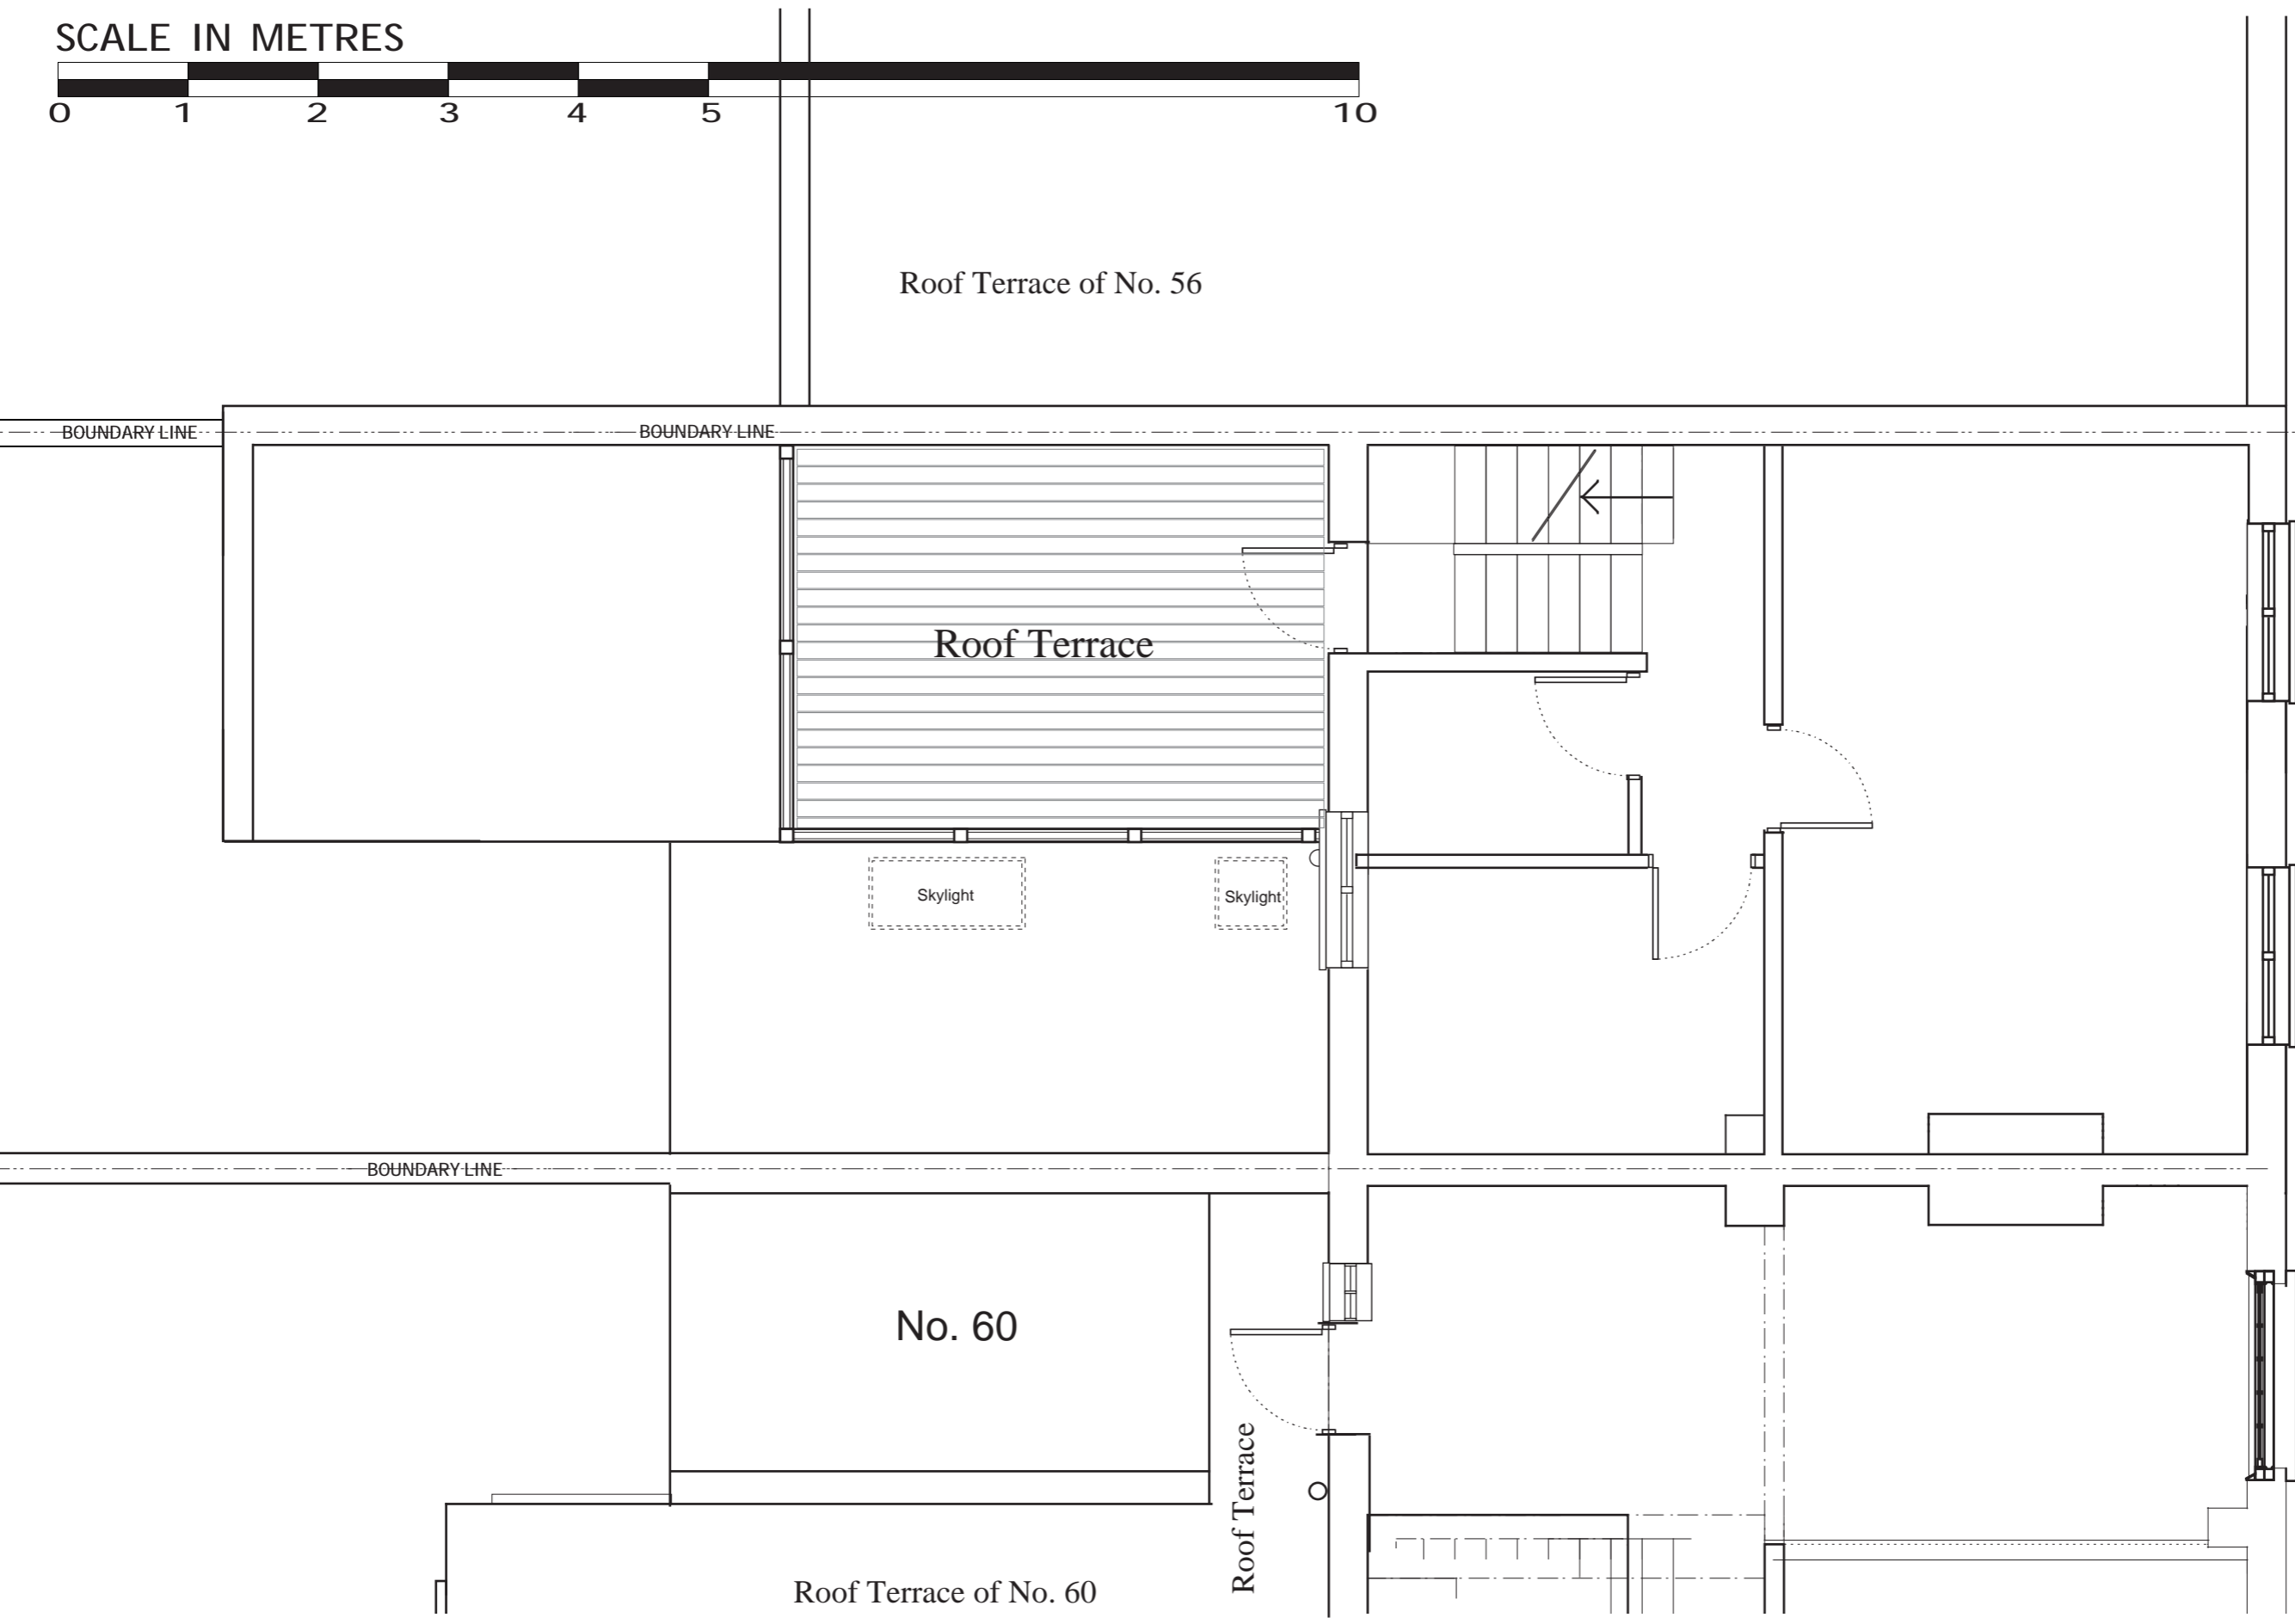

SCALE IN METRES

Proposed First Floor Plan

| | |
|--|---|
| | Allgreen Designs Ltd |
| | 23C High Street, Helpringham, Sleaford, NG34 0RA |
| | Tel: 01529-421583 Fax: 01529-421584 |
| Proposed Rear Extension at: 58 Grafton Road, Kentish Town, London | |
| Client: Ms Y. Liu | Drawn: J.P. |
| Date: 15 / 06 / 12 | Scale: 1:50 on A3 |
| Drawing No. 120207 | 1:100 on A4 |