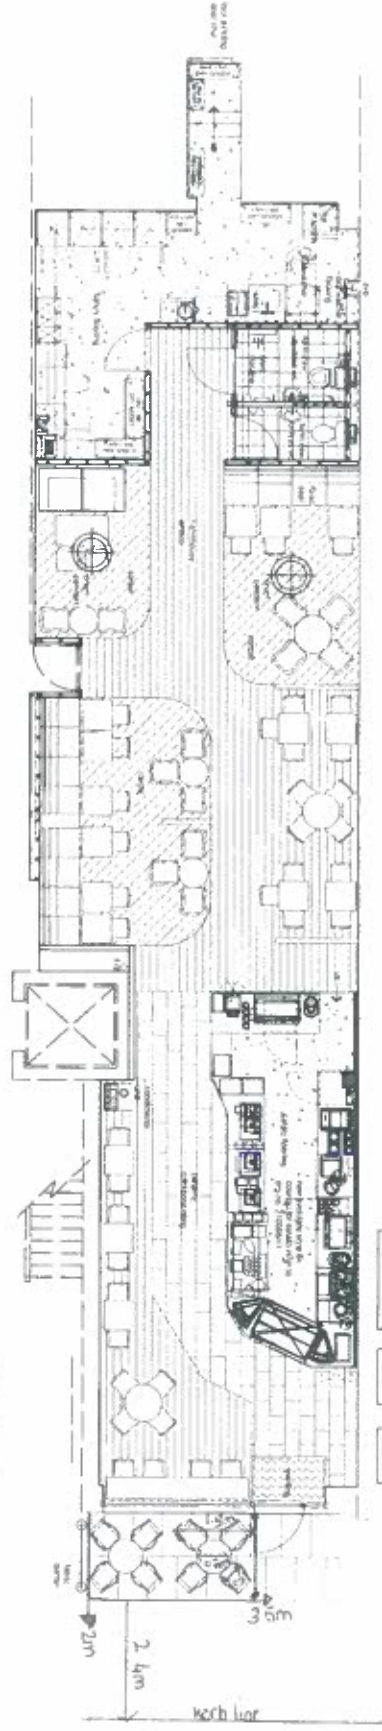

Project: Costa Coffee, London
Date: 20.06.11
Scale: 1:500
Author: SIEA Design Group
Client: Costa Coffee

SIEA DESIGN GROUP
COSTA
Hilton Garden,
London
General Layout

Project	1:100 @ A3	Date	20.06.11
Client	Costa Coffee	Author	SIEA Design Group
Scale	1:500	Client	Costa Coffee
Author	SIEA Design Group	Client	Costa Coffee
Date	20.06.11	Client	Costa Coffee
Client	Costa Coffee	Client	Costa Coffee