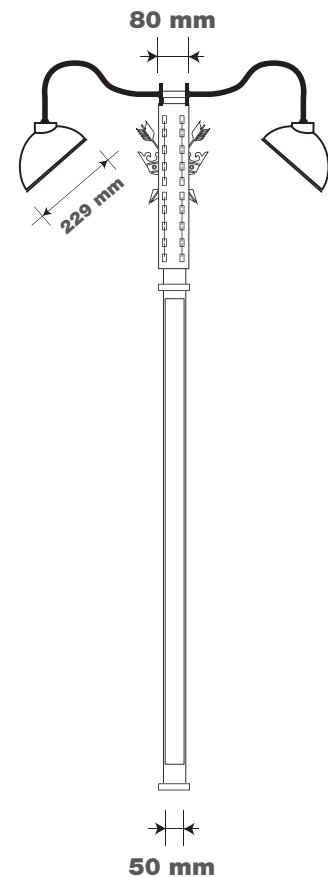

ITEM 01 (Qty 2)

New pictorial panels to existing gibbet.
 New GK green panel to fit into top of gibbet with 3D half crown and built up letters.
 Pictorial panel to display a gold vinyl background with raised 2D 'plough' content.
 Remove TW footer.
 Illuminated by 2No. black cowl lights.
 Scale 1:20

ITEM 02 (Qty 2)

Antique effect plaque.
 An engraved and infilled brass plaque complete with a timber backing board.
 Scale 1:10

ITEM 03 (Qty 2)

An internally illuminated A3 brass menu case.
 LED illumination.
 Scale 1:20

ITEM 04A (Qty 1)

A new non illuminated fascia sign to replace existing.
 Scale 1:25

THIS FASCIA REQUIRES 6no. 150mm STAND OFF BRACKETS

ALL FASCIAS NEED 20mm UPSTAND ADDING

GREENE KING
THE PLOUGH
 27 MUSEUM STREET
 LONDON
 WC1A 1LH

123970 (Rev B)
10/08/17 - SRL

ITEM 05 (Qty 1)

Replace existing curved history board.
Flat aluminium panel bent around corner
inside black frame. Fixed around edges
with brass screws and caps.
Scale 1:10