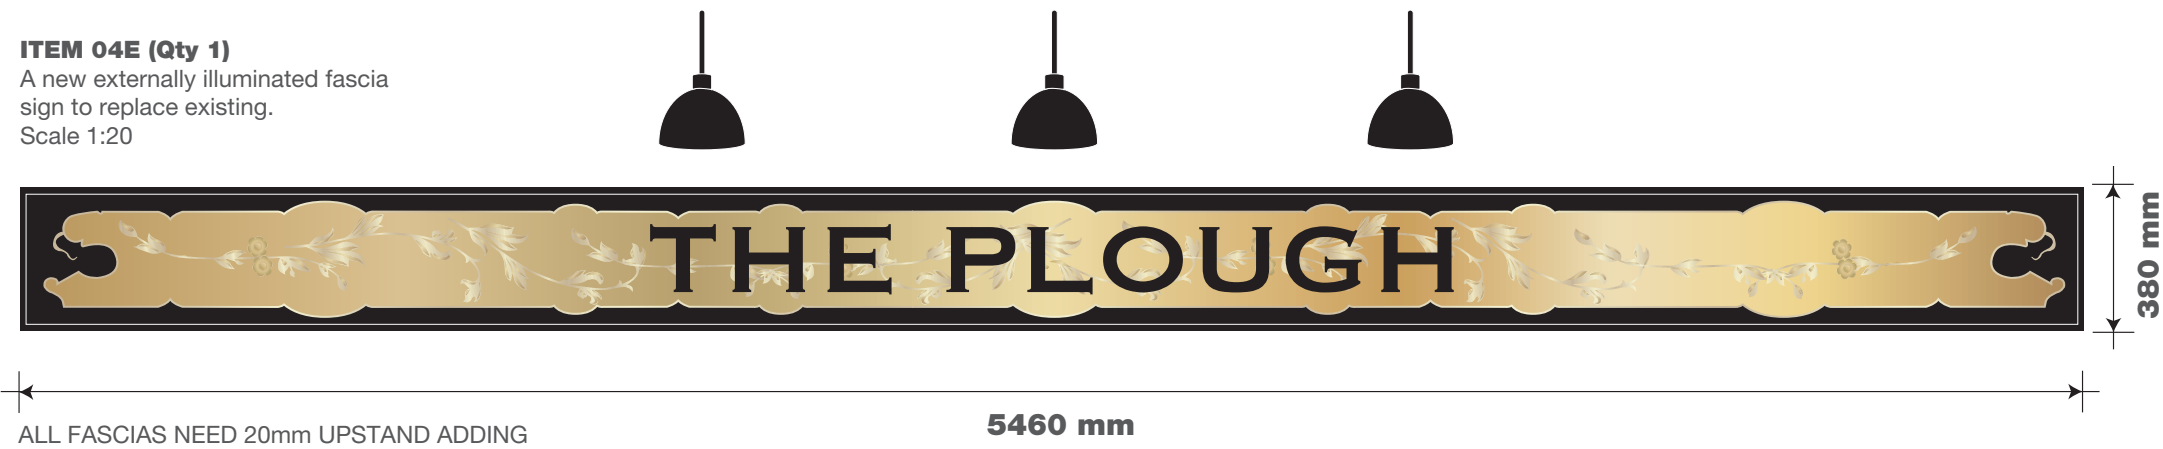

123970 (Rev B)
 10/08/17 - SRL

!a
 ashleighsigns.co.uk

ITEM 04B (Qty 1)

A new non illuminated fascia sign to replace existing.
Scale 1:20

ALL FASCIAS NEED 20mm UPSTAND ADDING

**Typical lighting position
for ITEMS 04C, 04D & 04E
(fixed above the black cornice line)**

ITEM 04C (Qty 1)

A new externally illuminated fascia sign to replace existing.
Scale 1:20

ALL FASCIAS NEED 20mm UPSTAND ADDING

ITEM 04D (Qty 1)

A new externally illuminated fascia sign to replace existing.
Scale 1:20

ALL FASCIAS NEED 20mm UPSTAND ADDING

ITEM 04E (Qty 1)

A new externally illuminated fascia sign to replace existing.
Scale 1:20

ALL FASCIAS NEED 20mm UPSTAND ADDING

GREENE KING
THE PLOUGH
27 MUSEUM STREET
LONDON
WC1A 1LH