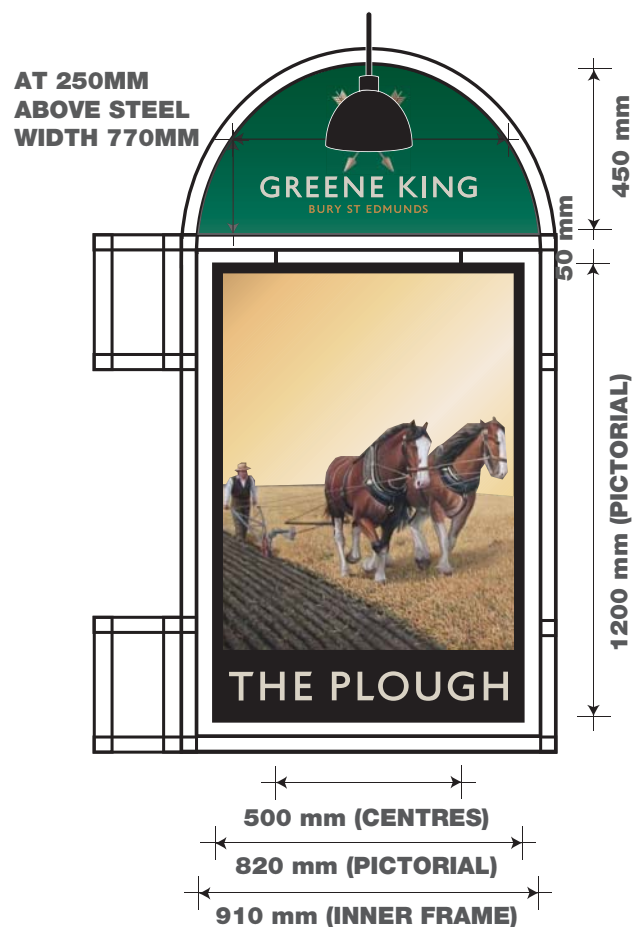

ITEM 01 (Qty 2)

New pictorial panels to existing gibbet.
 New GK green panel to fit into top of gibbet with 3D half crown and built up letters.
 Pictorial panel to display a gold vinyl background with raised 2D 'plough' content.
 Remove TW footer.
 Illuminated by 2No. black cowl lights.
 Scale 1:20

ITEM 02 (Qty 2)

Antique effect plaque.
 An engraved and infilled brass plaque complete with a timber backing board.
 Scale 1:10

ITEM 03 (Qty 2)

An internally illuminated A3 brass menu case.
 LED illumination.
 Scale 1:20

ITEM 04A (Qty 1)

A new non illuminated fascia sign to replace existing.
 Scale 1:25

THIS FASCIA REQUIRES 6no. 150mm STAND OFF BRACKETS

ALL FASCIAS NEED 20mm UPSTAND ADDING

GREENE KING
THE PLOUGH
 27 MUSEUM STREET
 LONDON
 WC1A 1LH