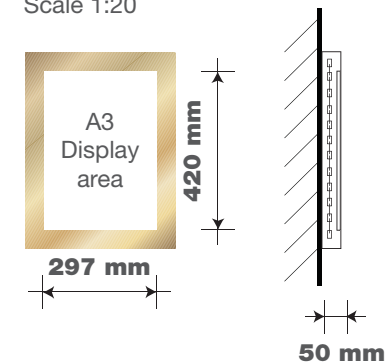

ITEM 01 (Qty 2)

New pictorial panels to existing gibbet.
 New GK green panel to fit into top of gibbet with 3D half crown and built up letters.
 Pictorial panel to display a gold vinyl background with raised 2D 'plough' content.
 Remove TW footer.
 Illuminated by 2No. black cowl lights.
 Scale 1:20

ITEM 02 (Qty 2)

Antique effect plaque.
 An engraved and infilled brass plaque complete with a timber backing board.
 Scale 1:10

ITEM 03 (Qty 2)

An internally illuminated A3 brass menu case.
 LED illumination.
 Scale 1:20

ITEM 04A (Qty 1)

A new non illuminated fascia sign to replace existing.
 Scale 1:25

THIS FASCIA REQUIRES 6no. 150mm STAND OFF BRACKETS

ALL FASCIAS NEED 20mm UPSTAND ADDING

GREENE KING
THE PLOUGH
 27 MUSEUM STREET
 LONDON
 WC1A 1LH

ALL FASCIAS NEED 20mm UPSTAND ADDING

ITEM 04E (Qty 1)

A new externally illuminated fascia sign to replace existing.
Scale 1:20

ALL FASCIAS NEED 20mm UPSTAND ADDING

GREENE KING
THE PLOUGH
27 MUSEUM STREET
LONDON
WC1A 1LH