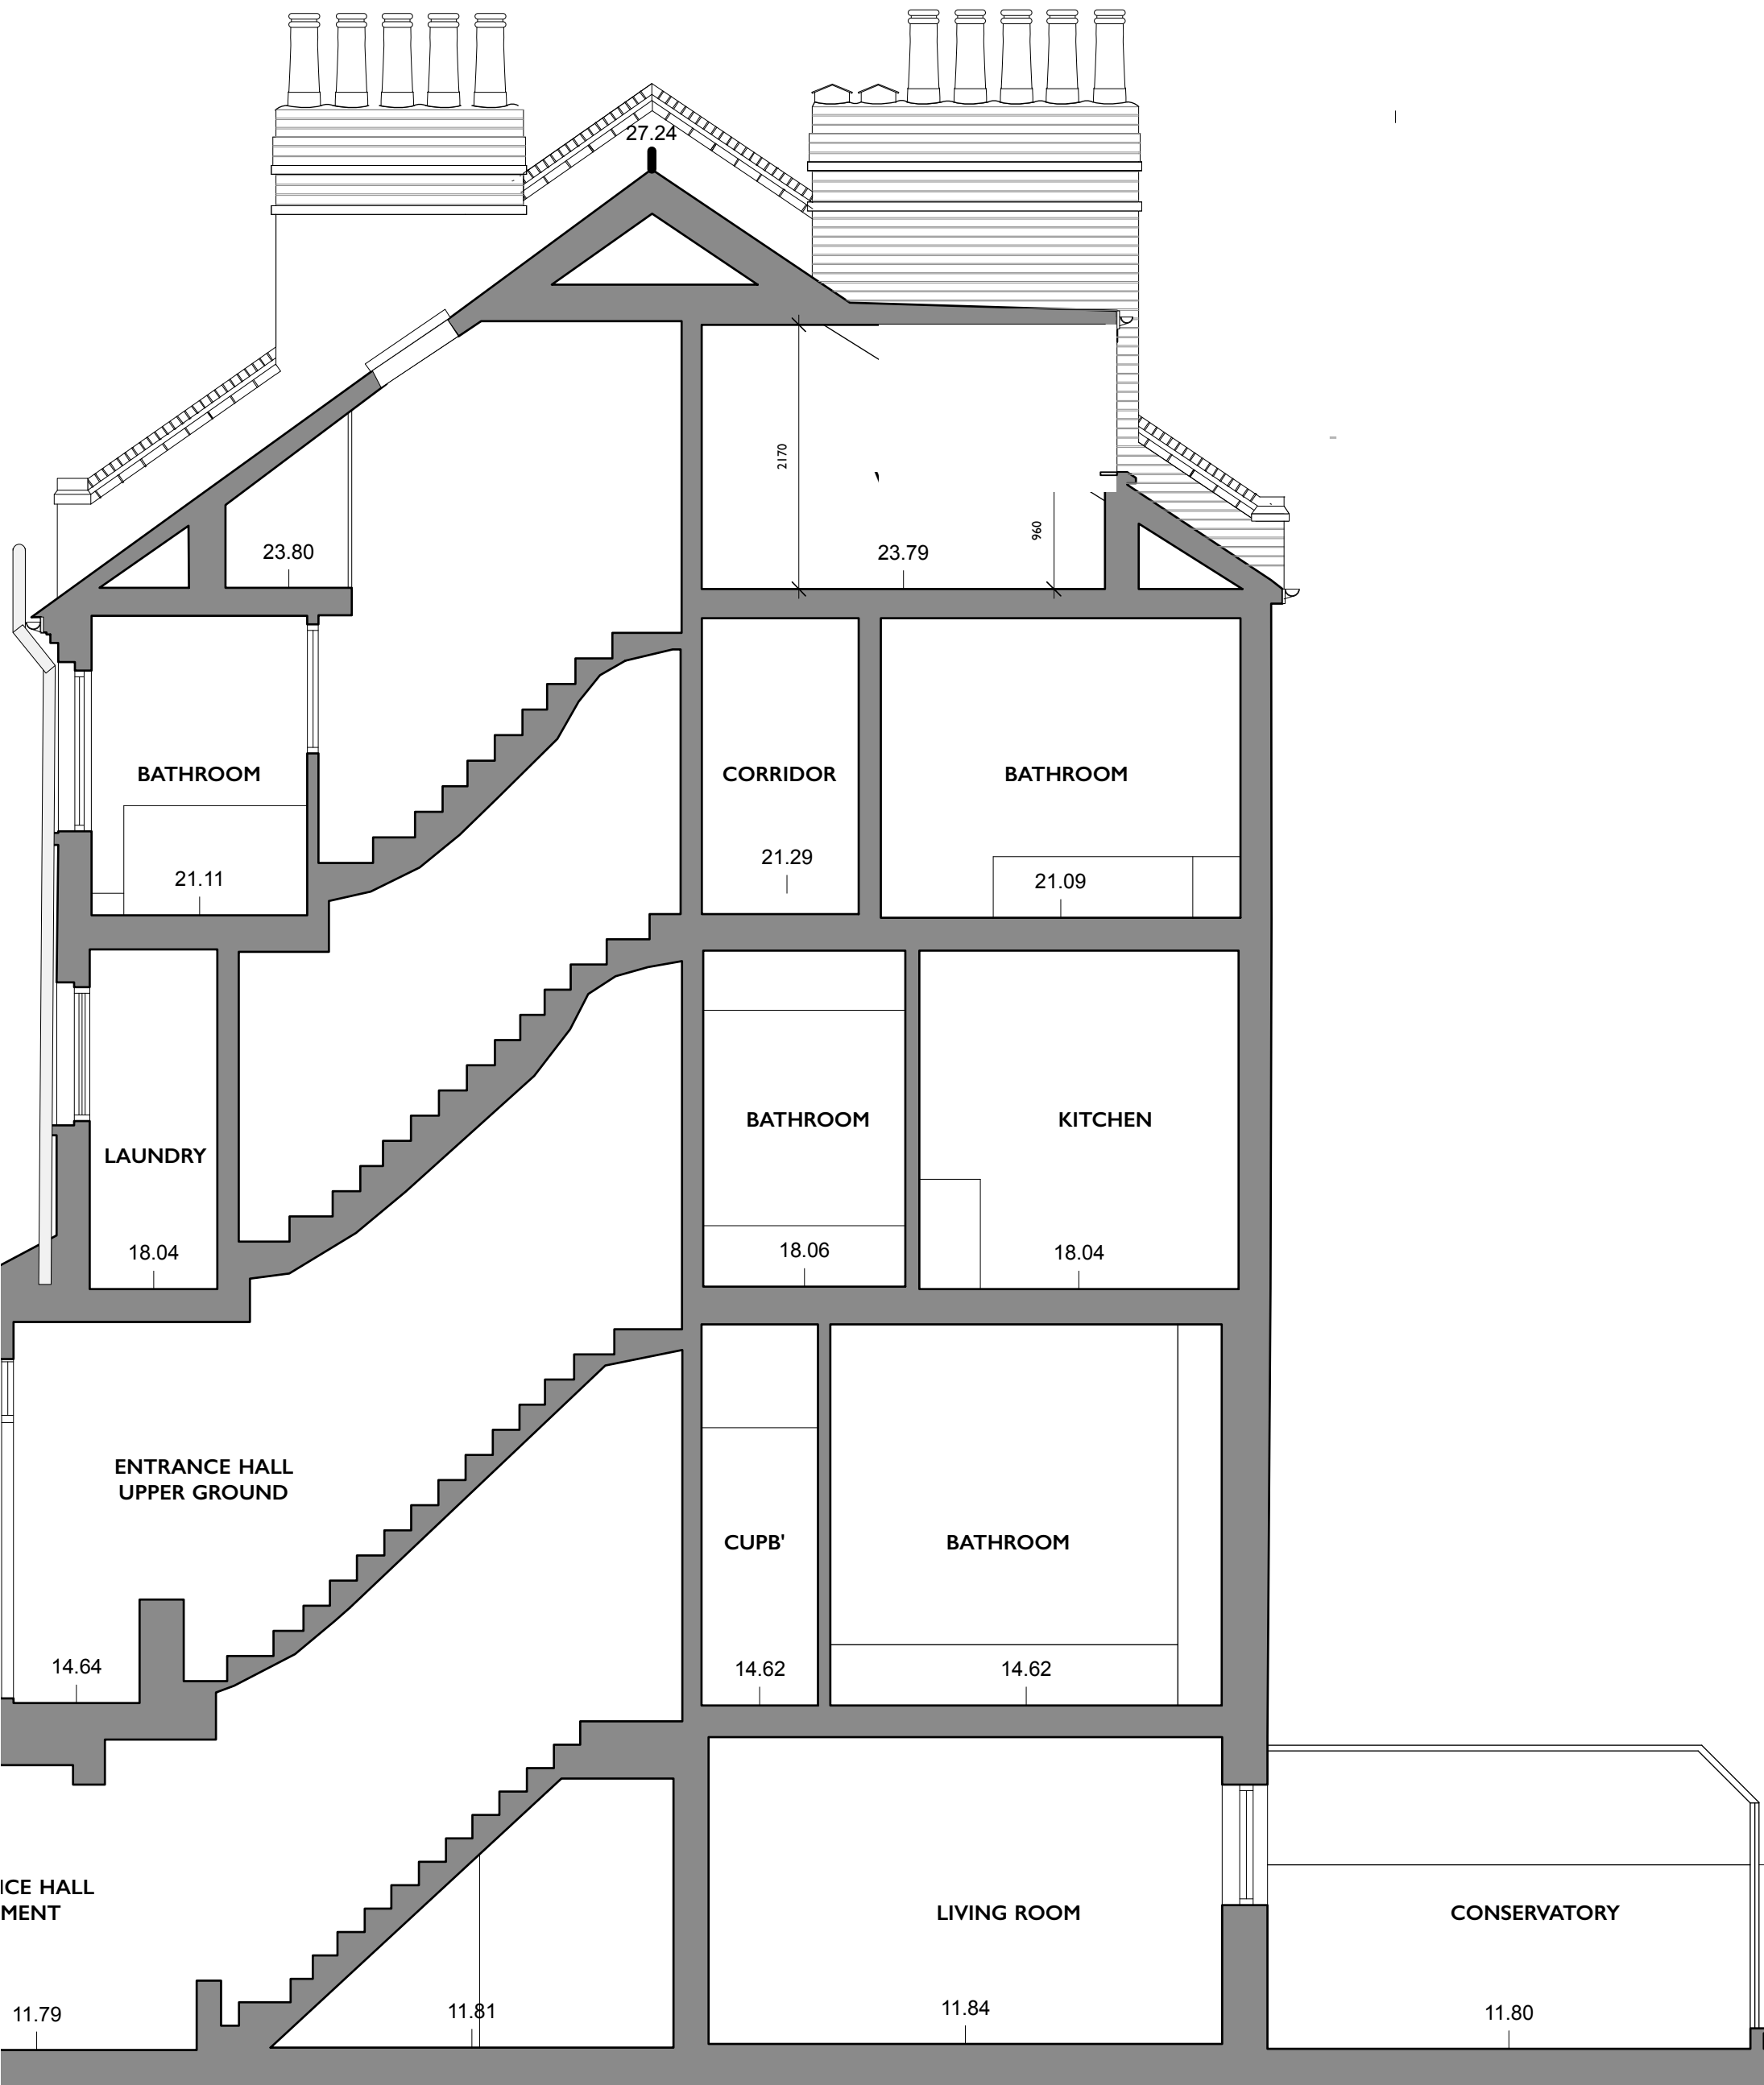

Date	Rev	Description

DO NOT SCALE THIS DRAWING

Fernanda Pagnossin Design
58 Welshpool House
Welshpool Street
London E8 4PE
mob: +44(0)7973 967929
email: fpagnossin@me.com

Client
MIRIAM HILL &
NICHOLAS SHAW

Project
30 PRIMORSE GARDENS
LONDON NW3 4TN

Drawing				Drawing No
EXISTING SECTION AA				E9
Size	Scale	Date	Job No	Current Revision
A3	1:50 @ A3	JUL 2017	368	.