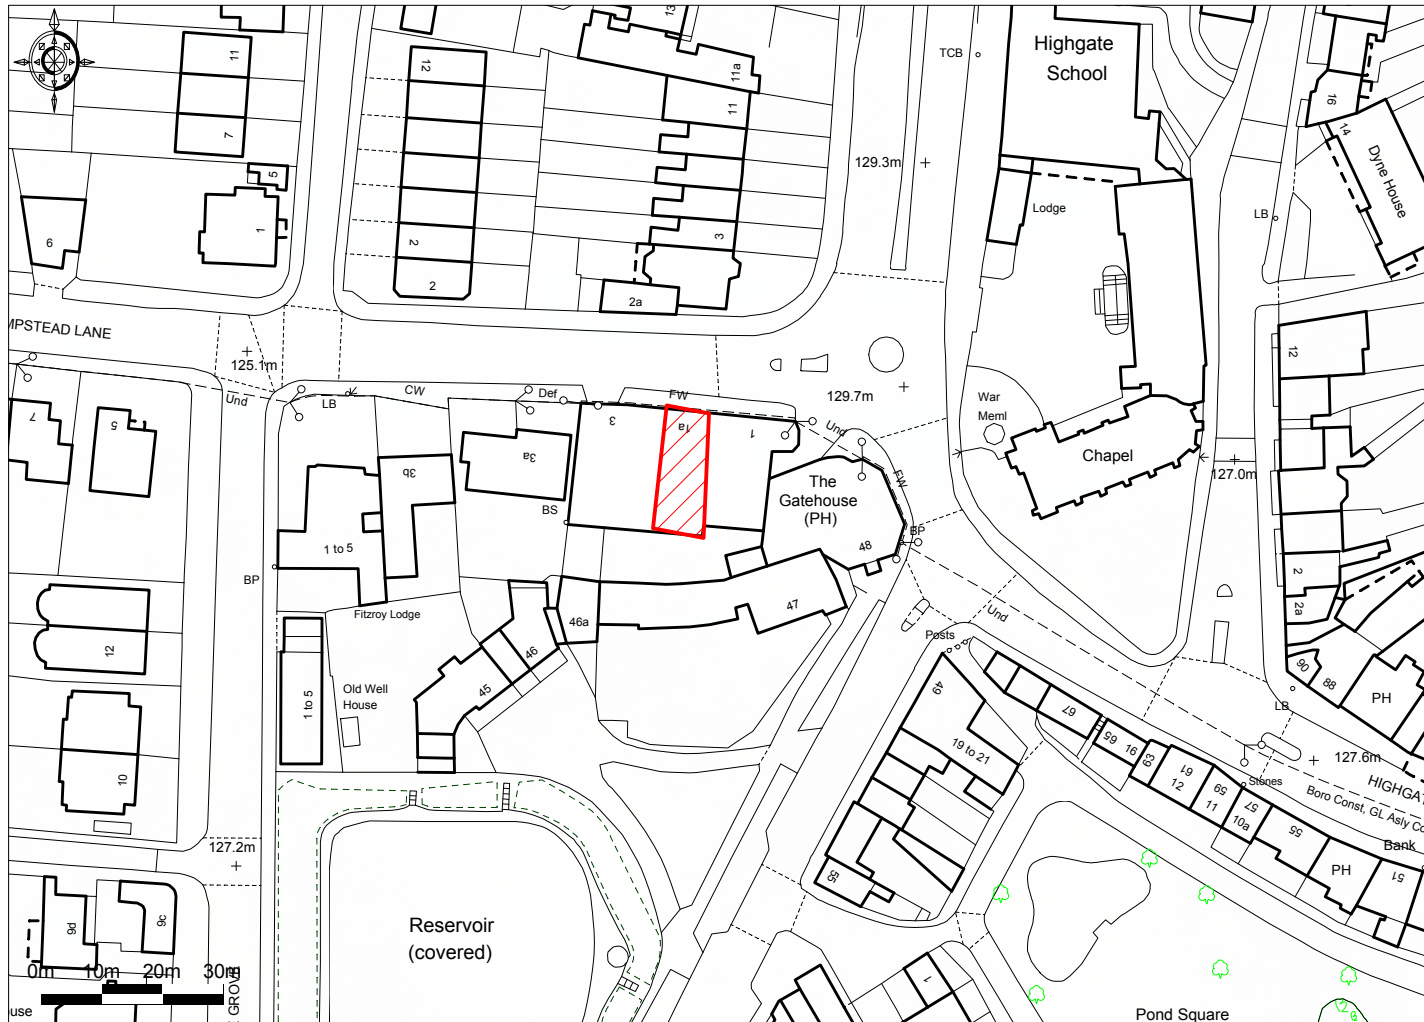

Centuno, 1a Hampstead Lane, Highgate, London N6 4RS

Ordnance Survey © Crown Copyright 2017. All rights reserved. Licence number 100022432.
Getmapping plc 2017. Plotted Scale - 1:1250

Plan No. DNTBK081414
Original Paper Size: A4