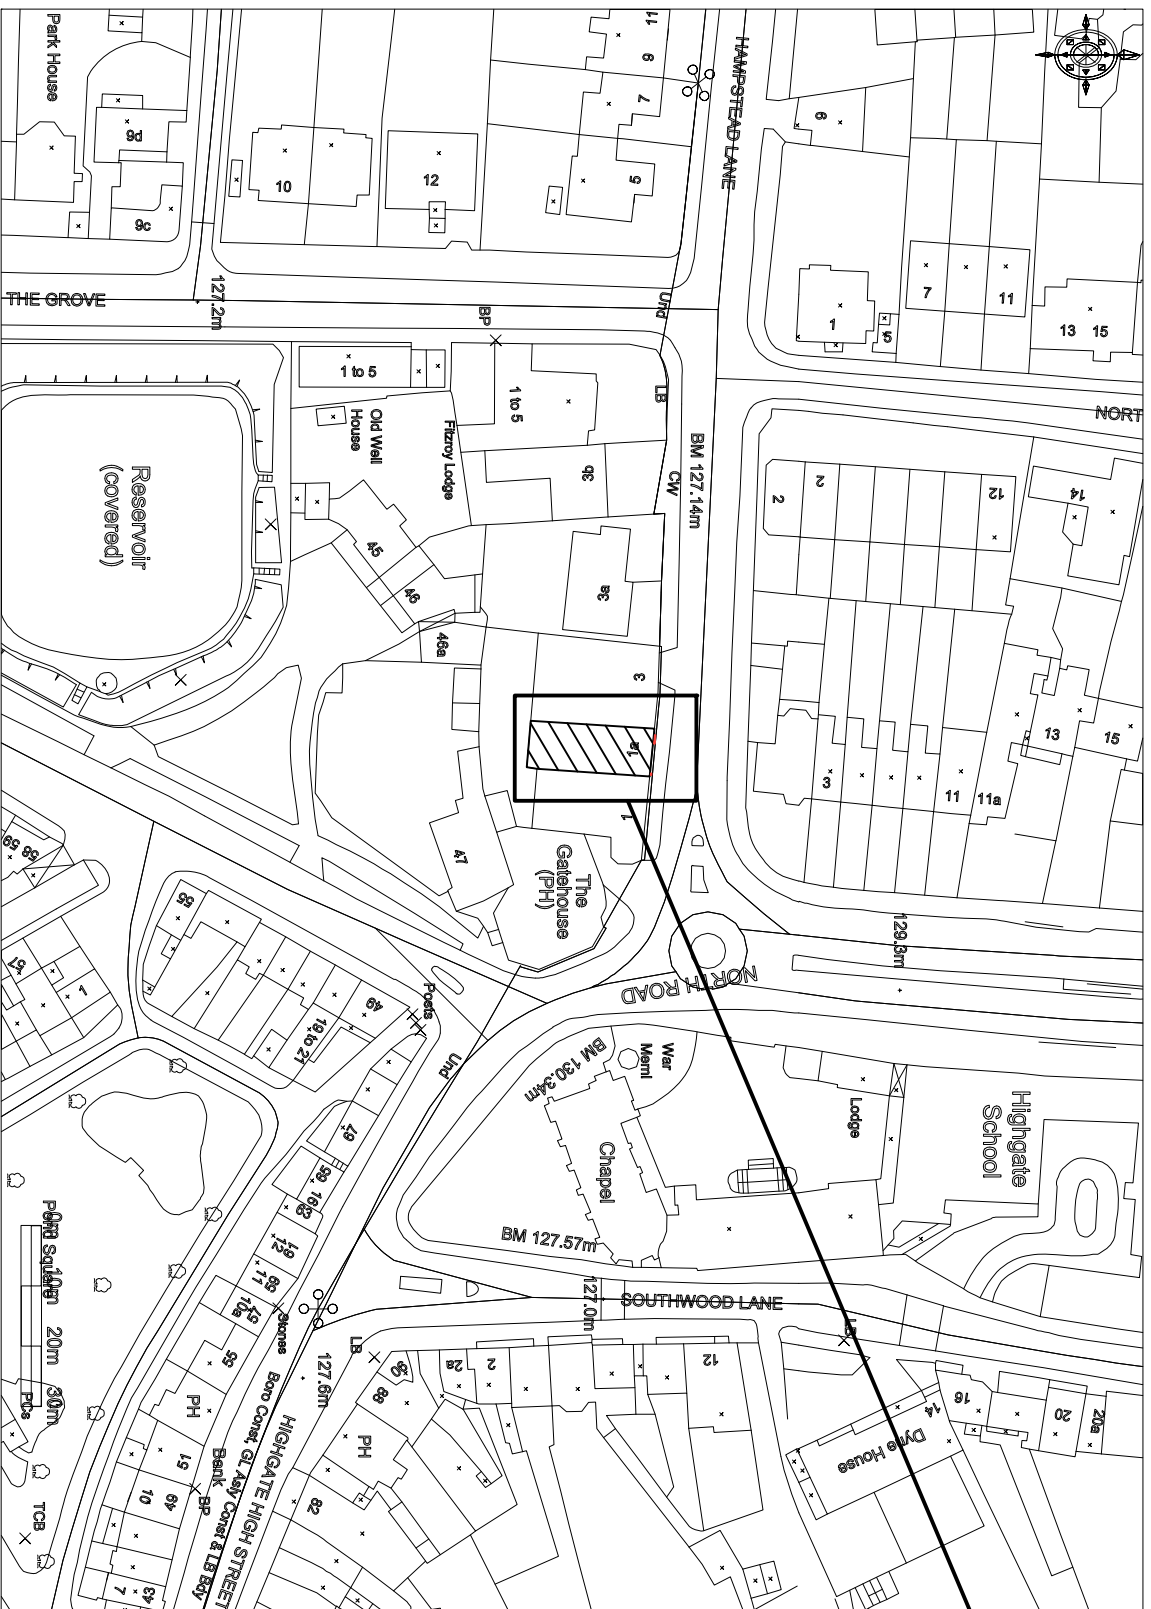

Plan

Block Plan
Scale 1:500

- ① Signwritten fascia text
- ② Menu

Site Plan
Scale 1:1250

Technical Signs
 Floor 1 - Unit 3
 Hillie Business Centre
 132 St Albans Road
 Watford, Herts, WD24 4AE
 Tel: 01923 811999
 Fax: 01923 811998
 E-mail: info@technicalsigns.co.uk

Client: Centuno	
Address/Job details 1a Hampstead Lane Highgate N6 4RS	
Site Plan	
Job No: 2236	Date: 16/08/17
Drawn by: DN	Drawing No: 5957/91-3
Scale: As specified (A3)	Rev: