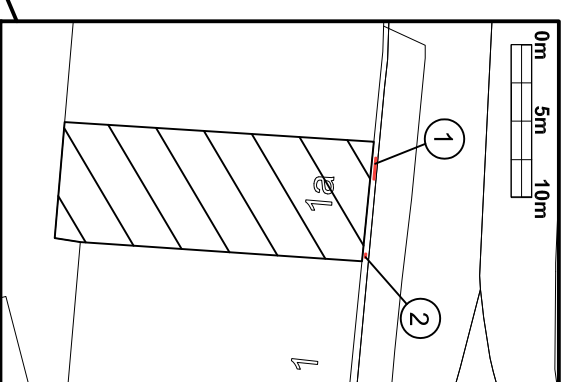

Plan

Block Plan
Scale 1:500

- ① Signwritten fascia text
- ② Menu

Site Plan
Scale 1:1250

Technical Signs
 Floor 1 - Unit 3
 Hillie Business Centre
 132 St Albans Road
 Watford, Herts, WD24 4AE
 Tel: 01923 811999
 Fax: 01923 811998
 E-mail: info@technicalsigns.co.uk

Client: Centuno	
Address/Job details 1a Hampstead Lane Highgate N6 4RS	
Site Plan	
Job No: 2236	Date: 16/08/17
Drawn by: DN	Drawing No: 5957/91-3
Scale: As specified (A3)	Rev: