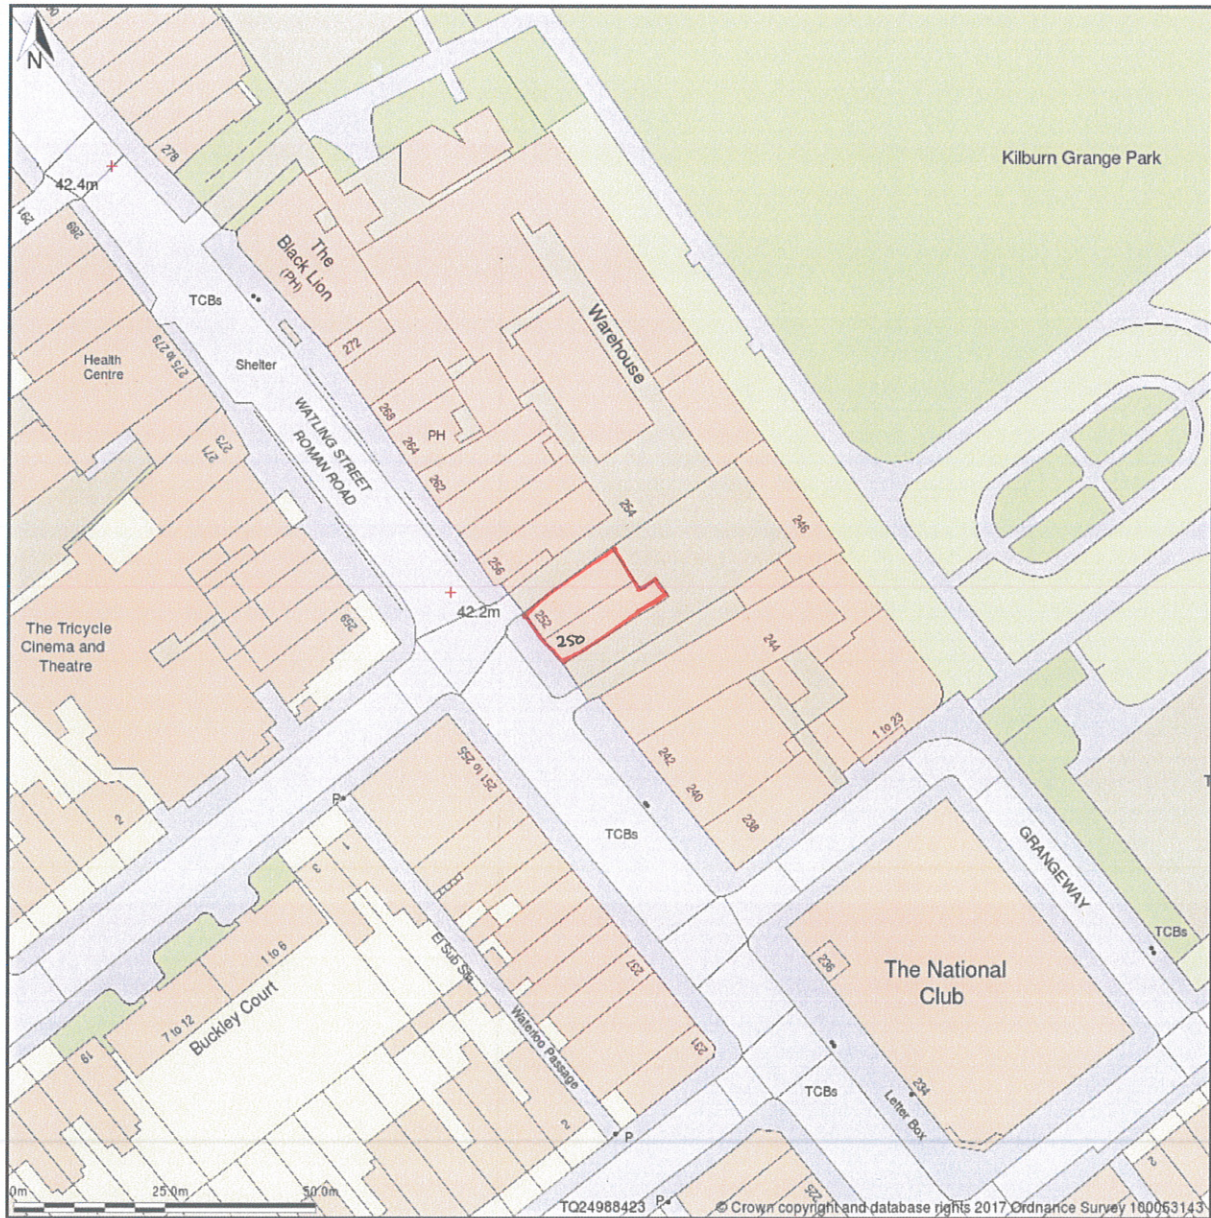

250 - 252 Kilburn High Road London Camden NW6 2BS

LOCATION PLAN

Site Plan shows area bounded by: 524880.08, 184132.03 525080.08, 184332.03 (at a scale of 1:1250), OSGridRef: TQ24988423. The representation of a road, track or path is no evidence of a right of way. The representation of features as lines is no evidence of a property boundary.

Produced on 15th Aug 2017 from the Ordnance Survey National Geographic Database and incorporating surveyed revision available at this date. Reproduction in whole or part is prohibited without the prior permission of Ordnance Survey. © Crown copyright 2017. Supplied by www.buyaplan.co.uk a licensed Ordnance Survey partner (100053143). Unique plan reference: #00250712-868828