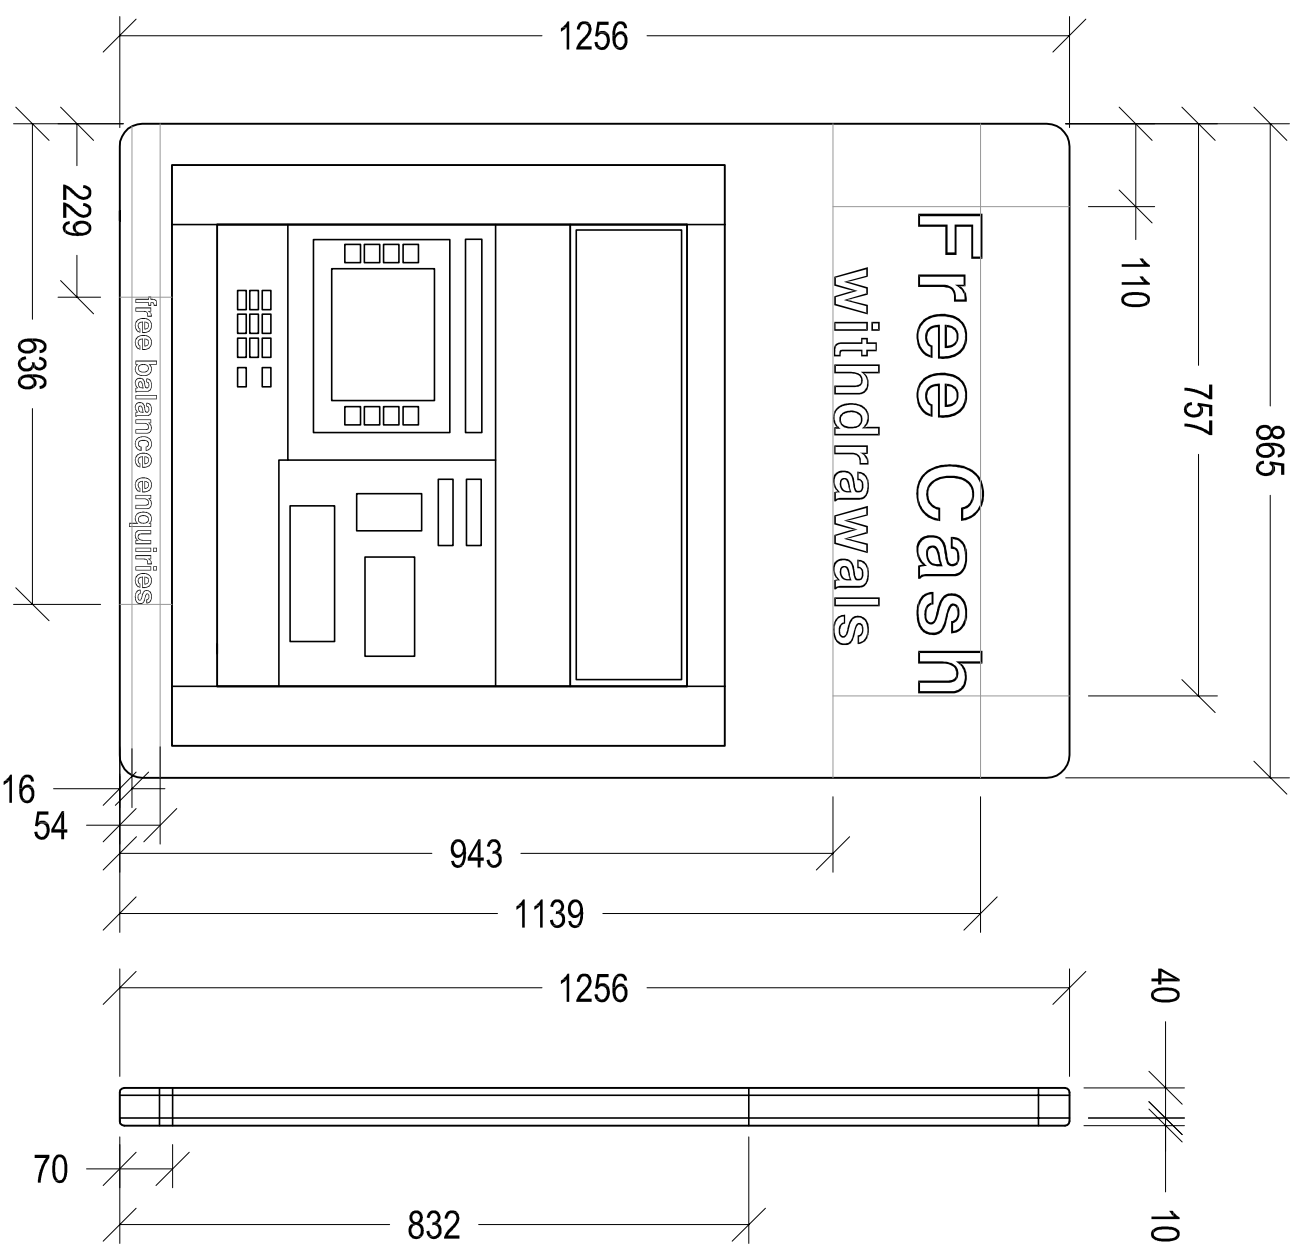

FONT: Eurostile
FONT COLOUR: cmyk = 0,0,0,0, (white)

SURROUND COLOUR - cmyk = 0,0,0,100 (black)

NOTE MACHINE RED - cmyk = 15,100,100,0
NOTEMACHINE BLUE - cmyk = 100,90,10,0

TYPICAL FASCIA
 Scale 1:10

Project:
NOTE MACHINE
 GENERAL SITE INSTALLATION
 ARRANGEMENTS

Drawing Title:
 TYPICAL FASCIA ELEVATIONS

Ref: NM--GA--F1	Date: 02-07-2014	Rev: A
Scale: 1:10	Paper: A3	Date Rev: 31-03-2015

Date: 31-03-15
Comments: Scale Bar added to drawing.
By: CM

GENERAL NOTES:
 1) All dimensions in millimeters unless otherwise stated.