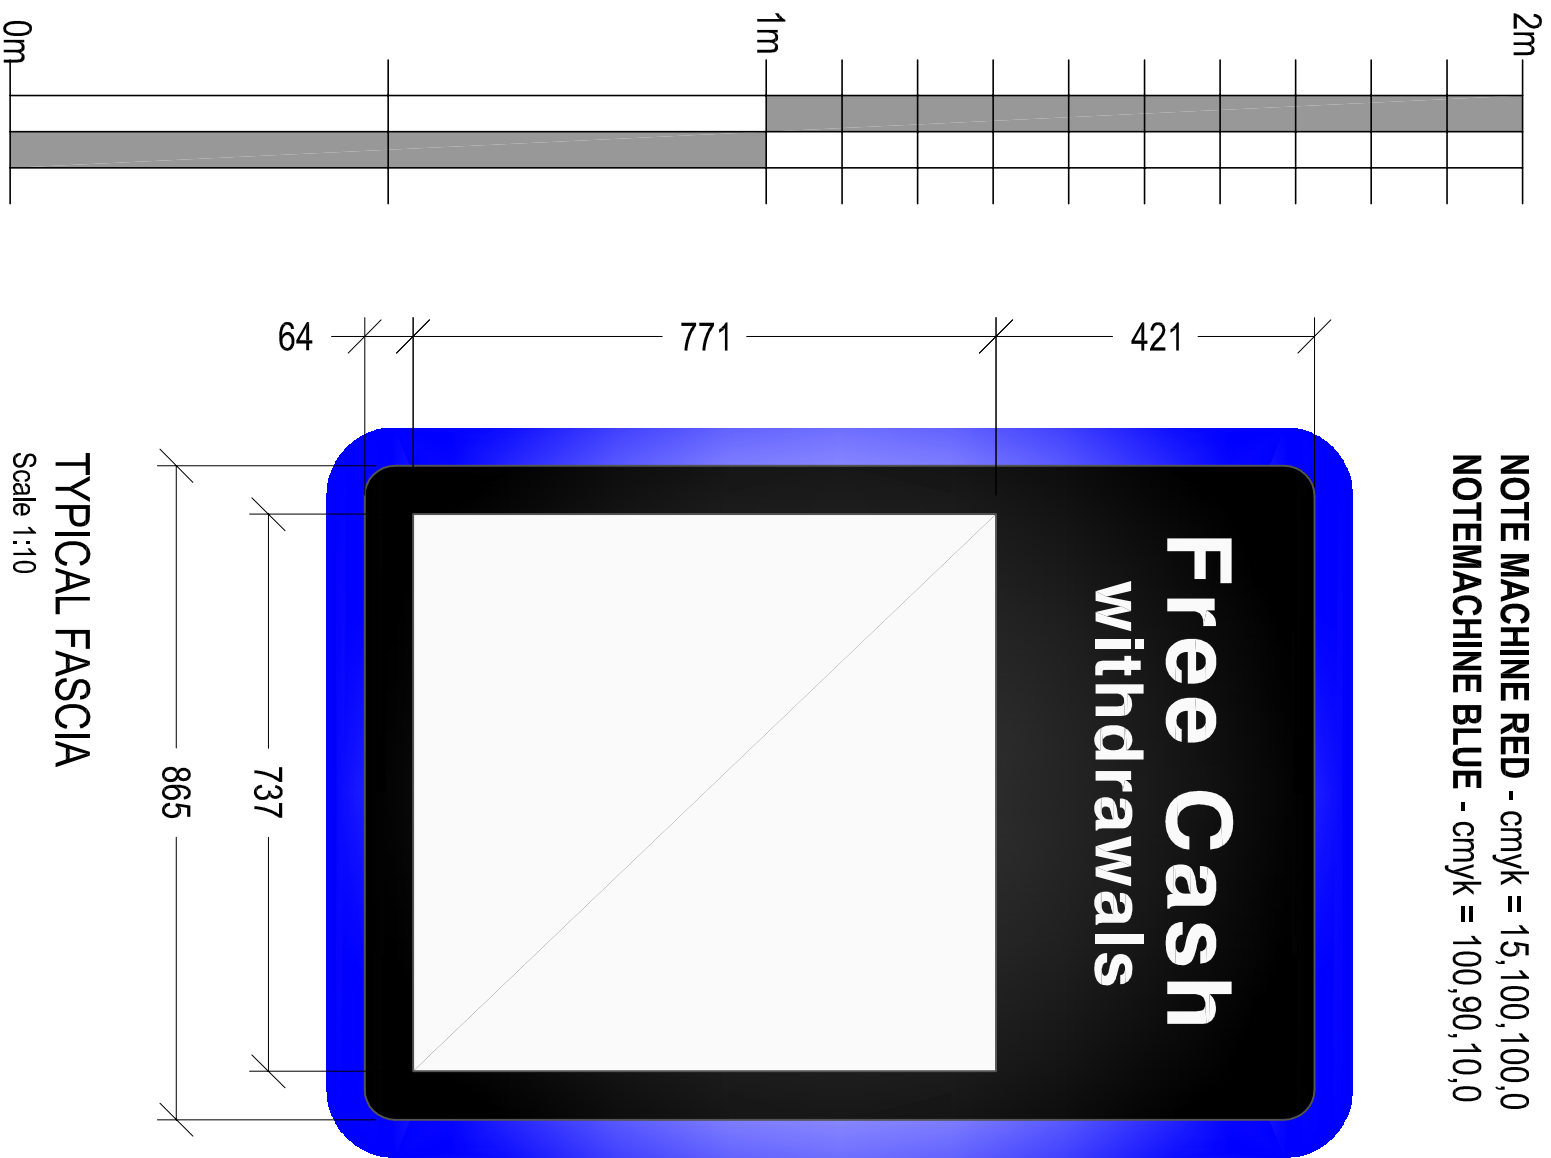

FONT: Eurostile
FONT COLOUR: cmyk = 0,0,0,0, (white)

SURROUND COLOUR - cmyk = 0,0,0,100 (black)

NOTE MACHINE RED - cmyk = 15,100,100,0
NOTEMACHINE BLUE - cmyk = 100,90,10,0

TYPICAL FASCIA
 Scale 1:10

Project:
NOTE MACHINE
 GENERAL SITE INSTALLATION
 ARRANGEMENTS

Drawing Title:
 TYPICAL FASCIA ELEVATIONS

Ref: NM--GA--F1	Date: 02-07-2014	Rev: A
Scale: 1:10	Paper: A3	Date Rev: 31-03-2015

Date: 31-03-15
Comments: Scale Bar added to drawing.
By: CM

GENERAL NOTES:
 1) All dimensions in millimeters unless otherwise stated.