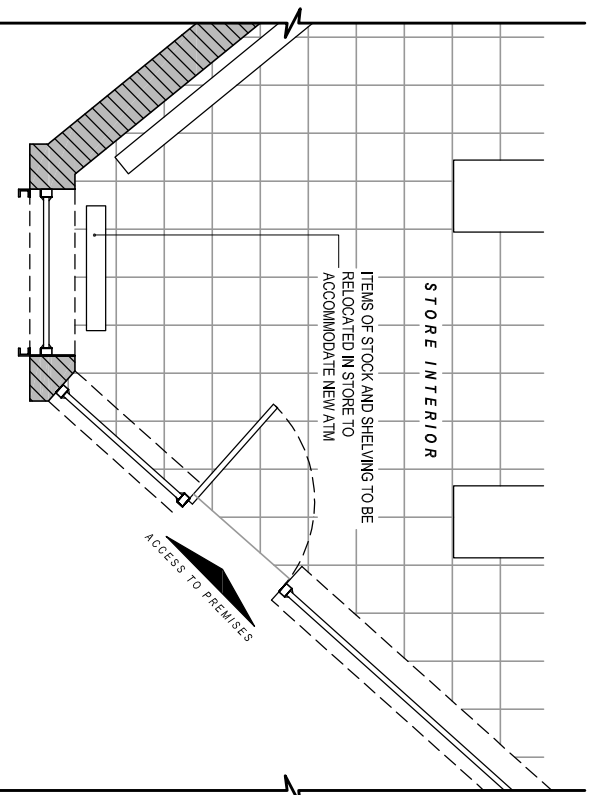

PRE-EXISTING FRONT ELEVATION
Scale 1:50

PRE-EXISTING PART PLAN
Scale 1:50

Date: _____ By: _____

Comments: _____

GENERAL NOTES:
1) All dimensions in millimeters unless otherwise stated.

Site:
METRO NEWS
143 Kings Cross Road
London
WC1Z 9BN

Drawing Title:
Pre-Existing Elevations and Plans

Ref: NM-08-2017-10-1	Date: 10-08-2017	Rev:
Scale: 1:50	Paper: A3	Date Rev: